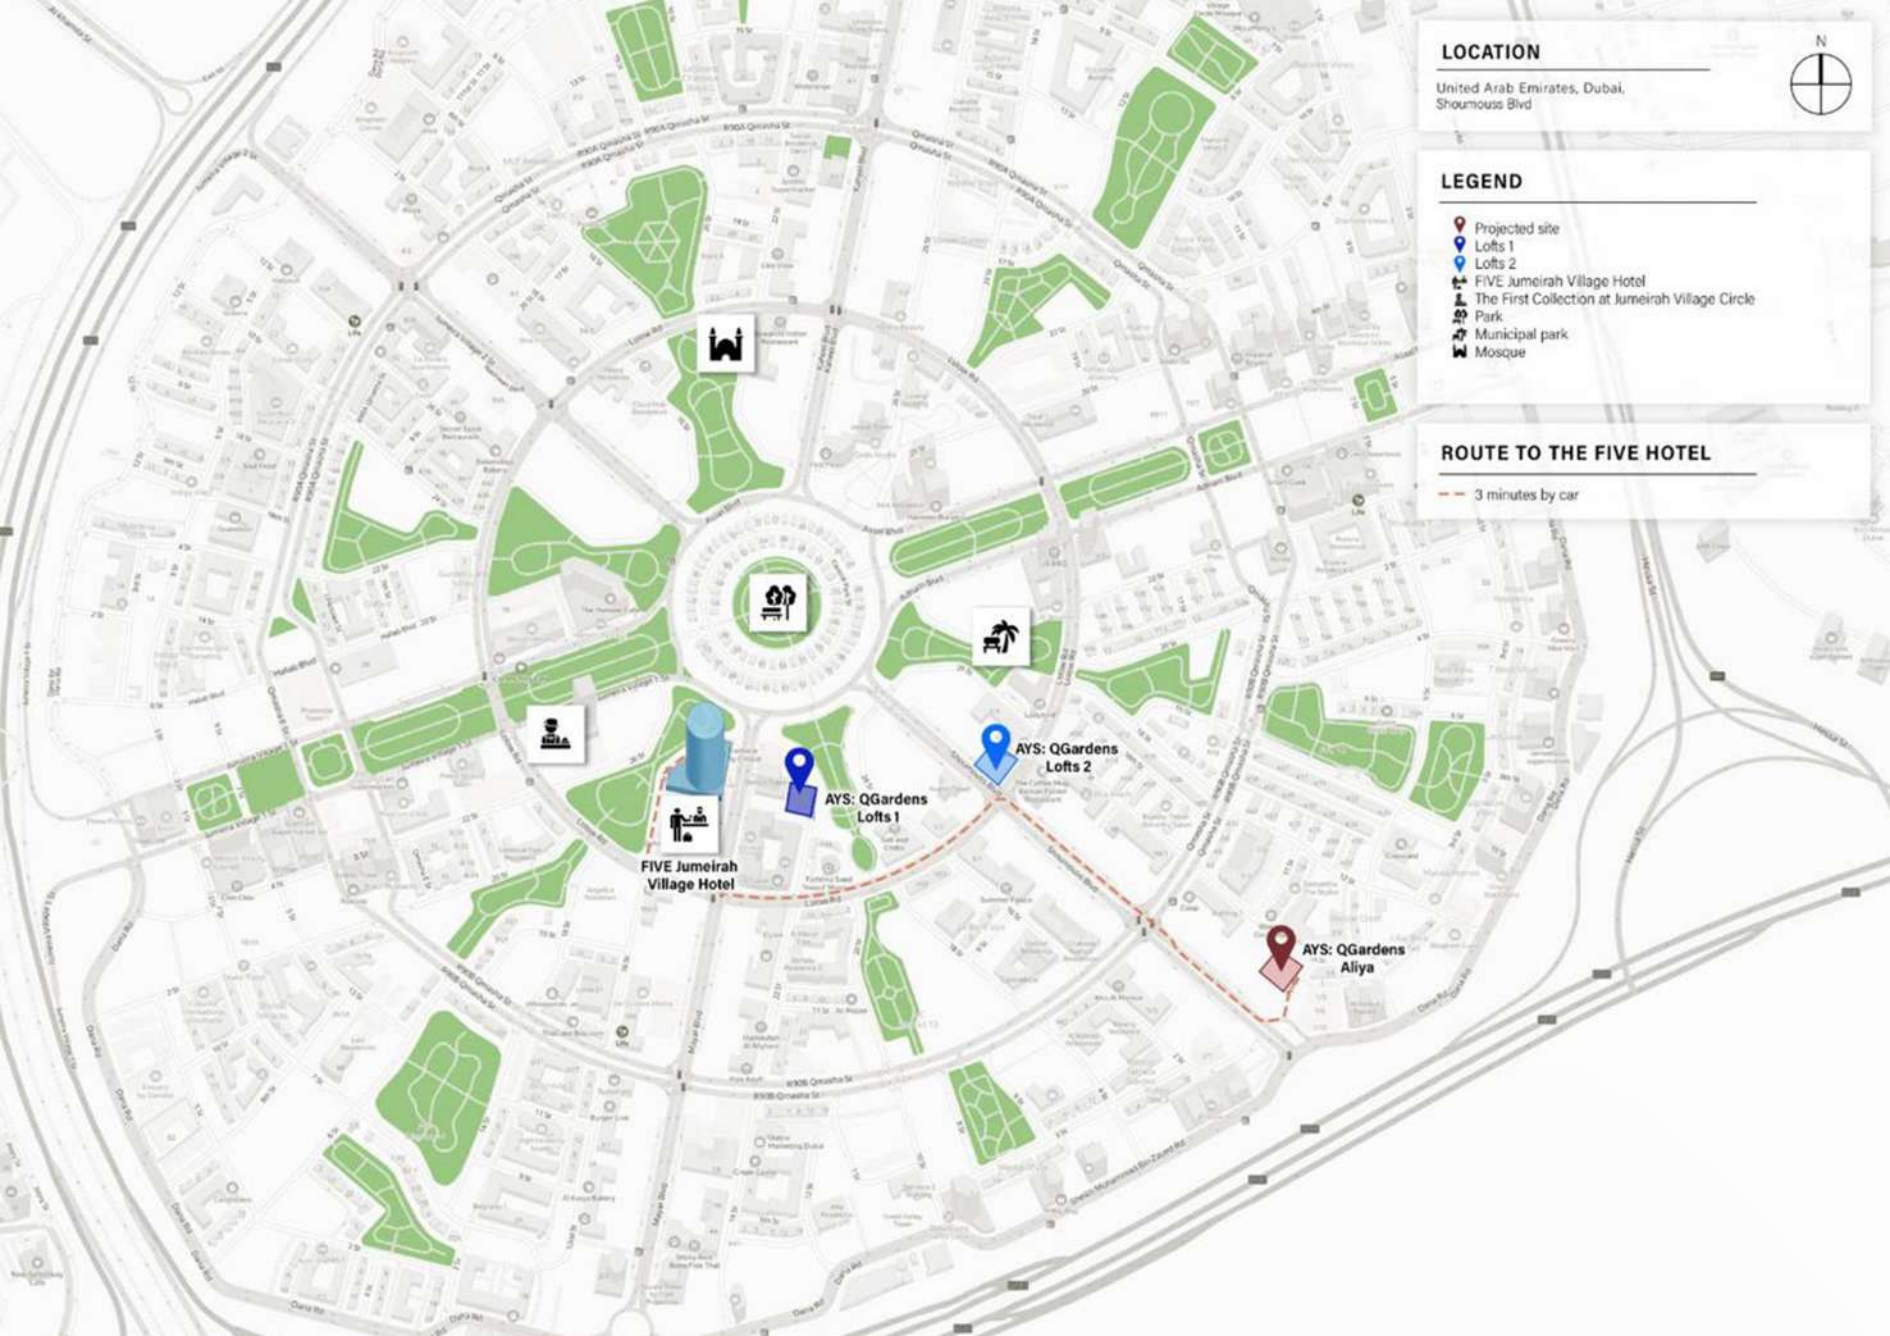

LOCATION

United Arab Emirates, Dubai,
Shoumoush Blvd

LEGEND

- Projected site
- Lofts 1
- Lofts 2
- FIVE Jumeirah Village Hotel
- The First Collection at Jumeirah Village Circle
- Park
- Municipal park
- Mosque

ROUTE TO THE FIVE HOTEL

3 minutes by car