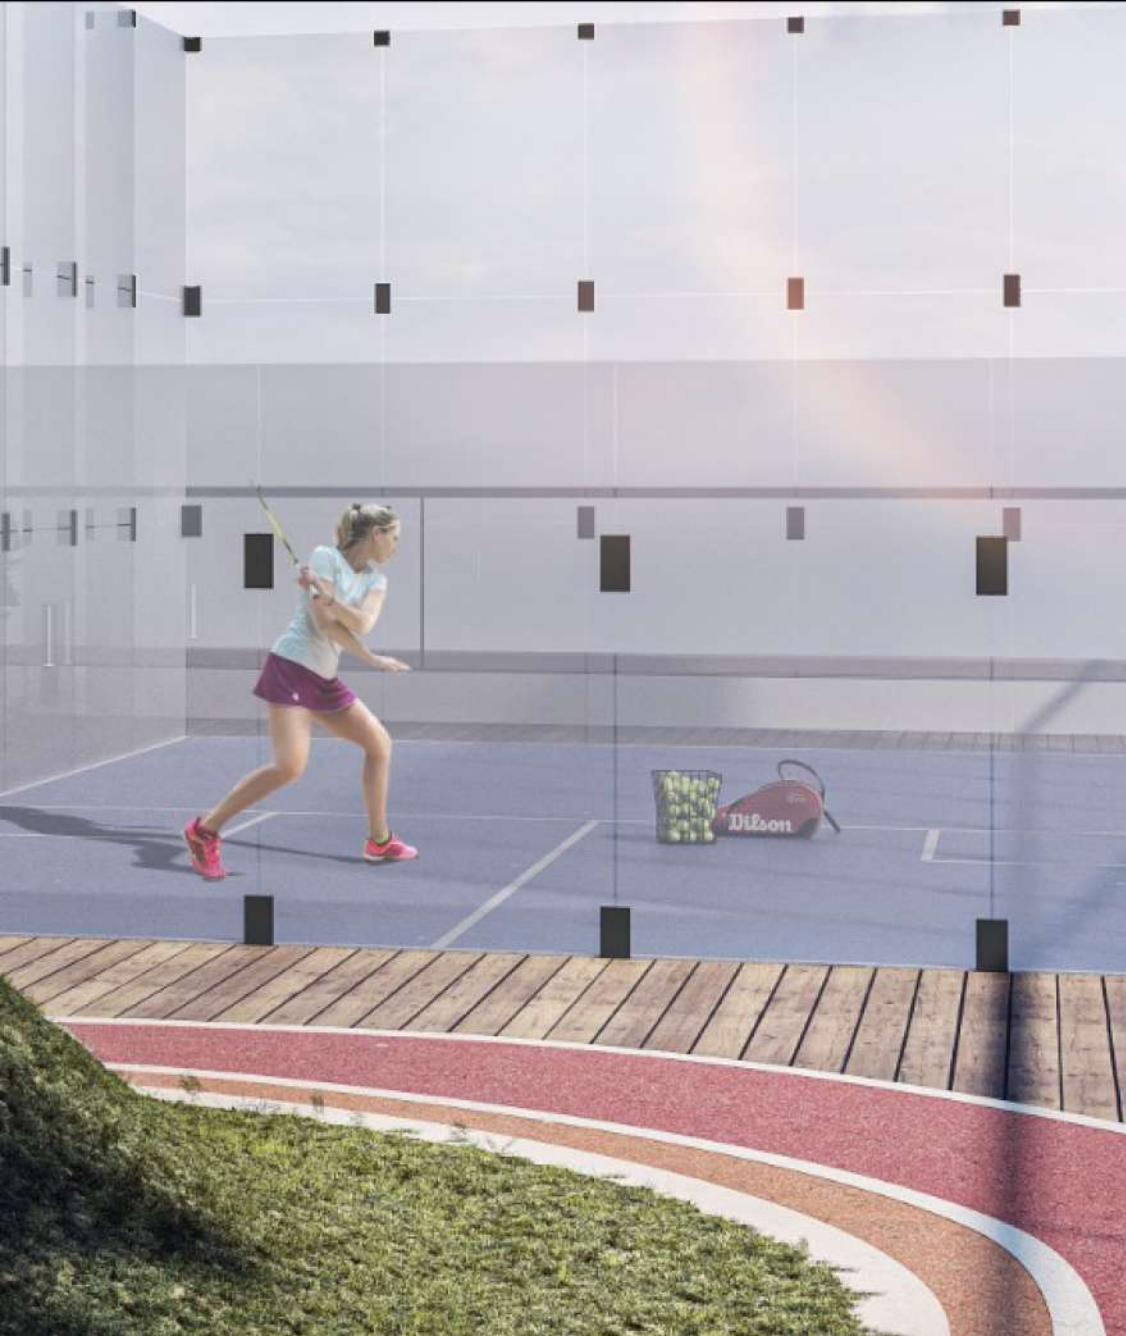

AMENITIES

- . JOGGING TRACK
- . SQUASH COURT