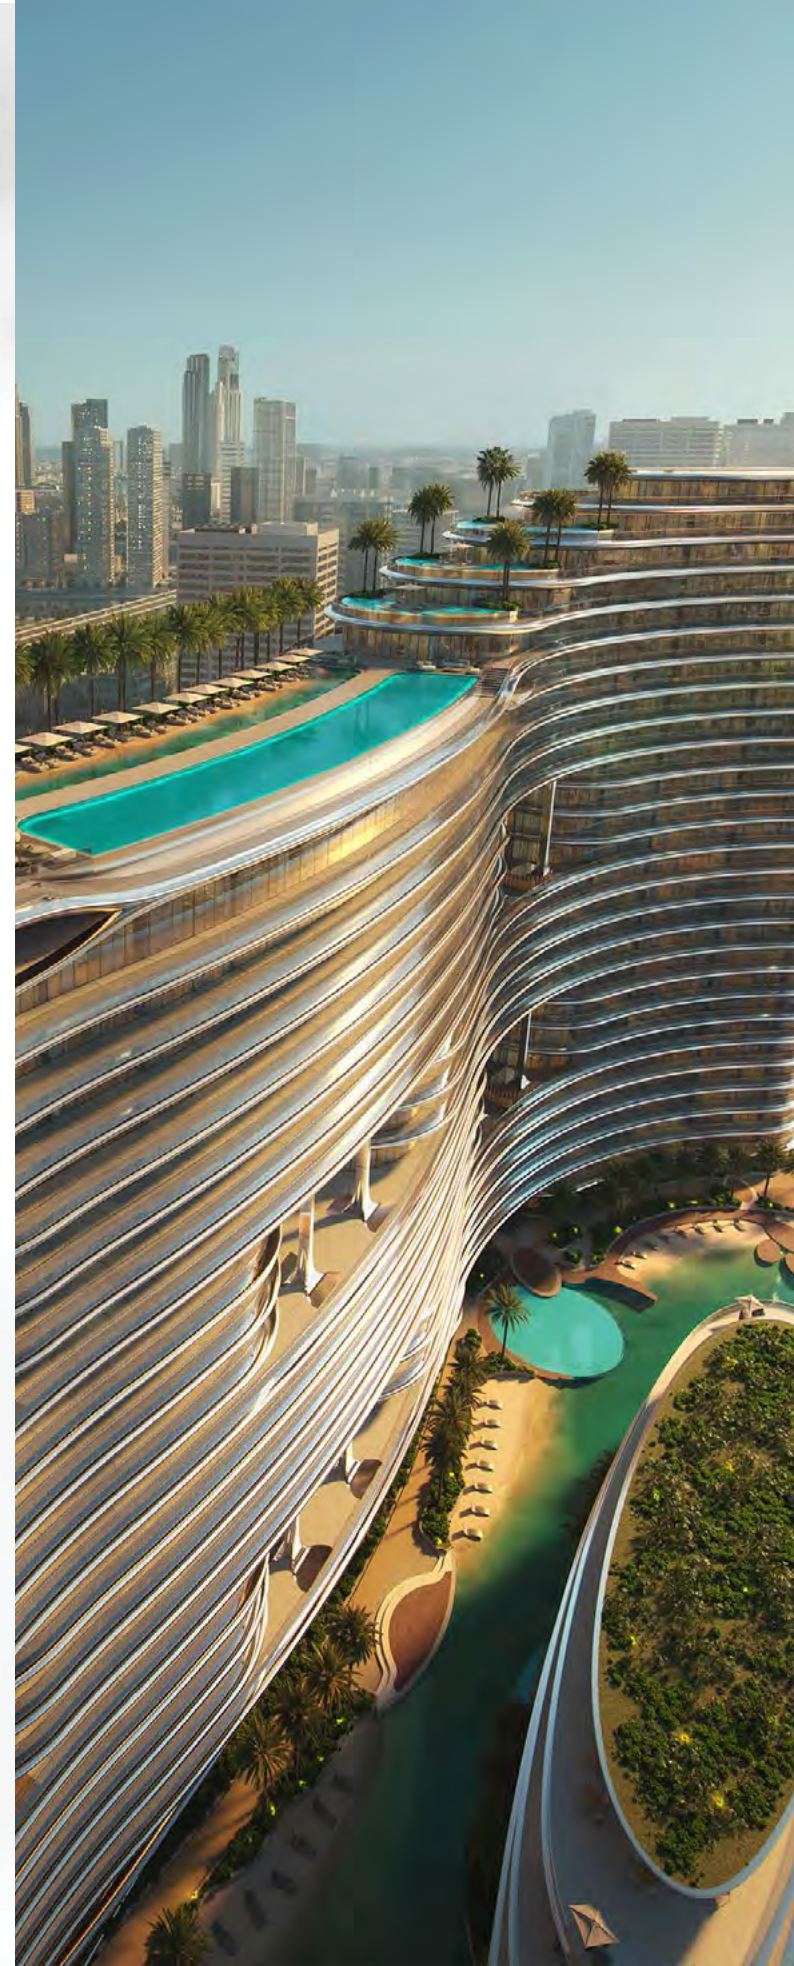

BINGHATTI
AQUARISE

بن غاطي
BINGHATTI

AMIDST SILK AND SUNSHINE,
A WHISPER OF HAUTE COUTURE DRIFTS.

Recall the Crystal Shores *of the* Azure Coast

WHERE ELEGANCE REIGNED

Inspired by the sinuous curves of water, Aquarise façade is a testament to fluidity. A dance of glass and light, reflecting the ever-changing hues of the Dubai sky. An ode to Binghatti's visionary design, where architecture becomes art.

SKYLINE VIEW

PLAY AREA

SKY GARDEN

PADEL COURT

HALF BASKETBALL

Aquarise is your personal oasis, a place to reconnect with your essence and embrace the current

Built on a Foundation of Quality *and* Craftsmanship

A Building *that* Embodies *the* Very Essence *of* Flow

The wave-like structure, an architectural feat.
Reflective façades, capturing the dynamism
of the city. Terraces that extend your living space,
blurring the lines between indoors and out.