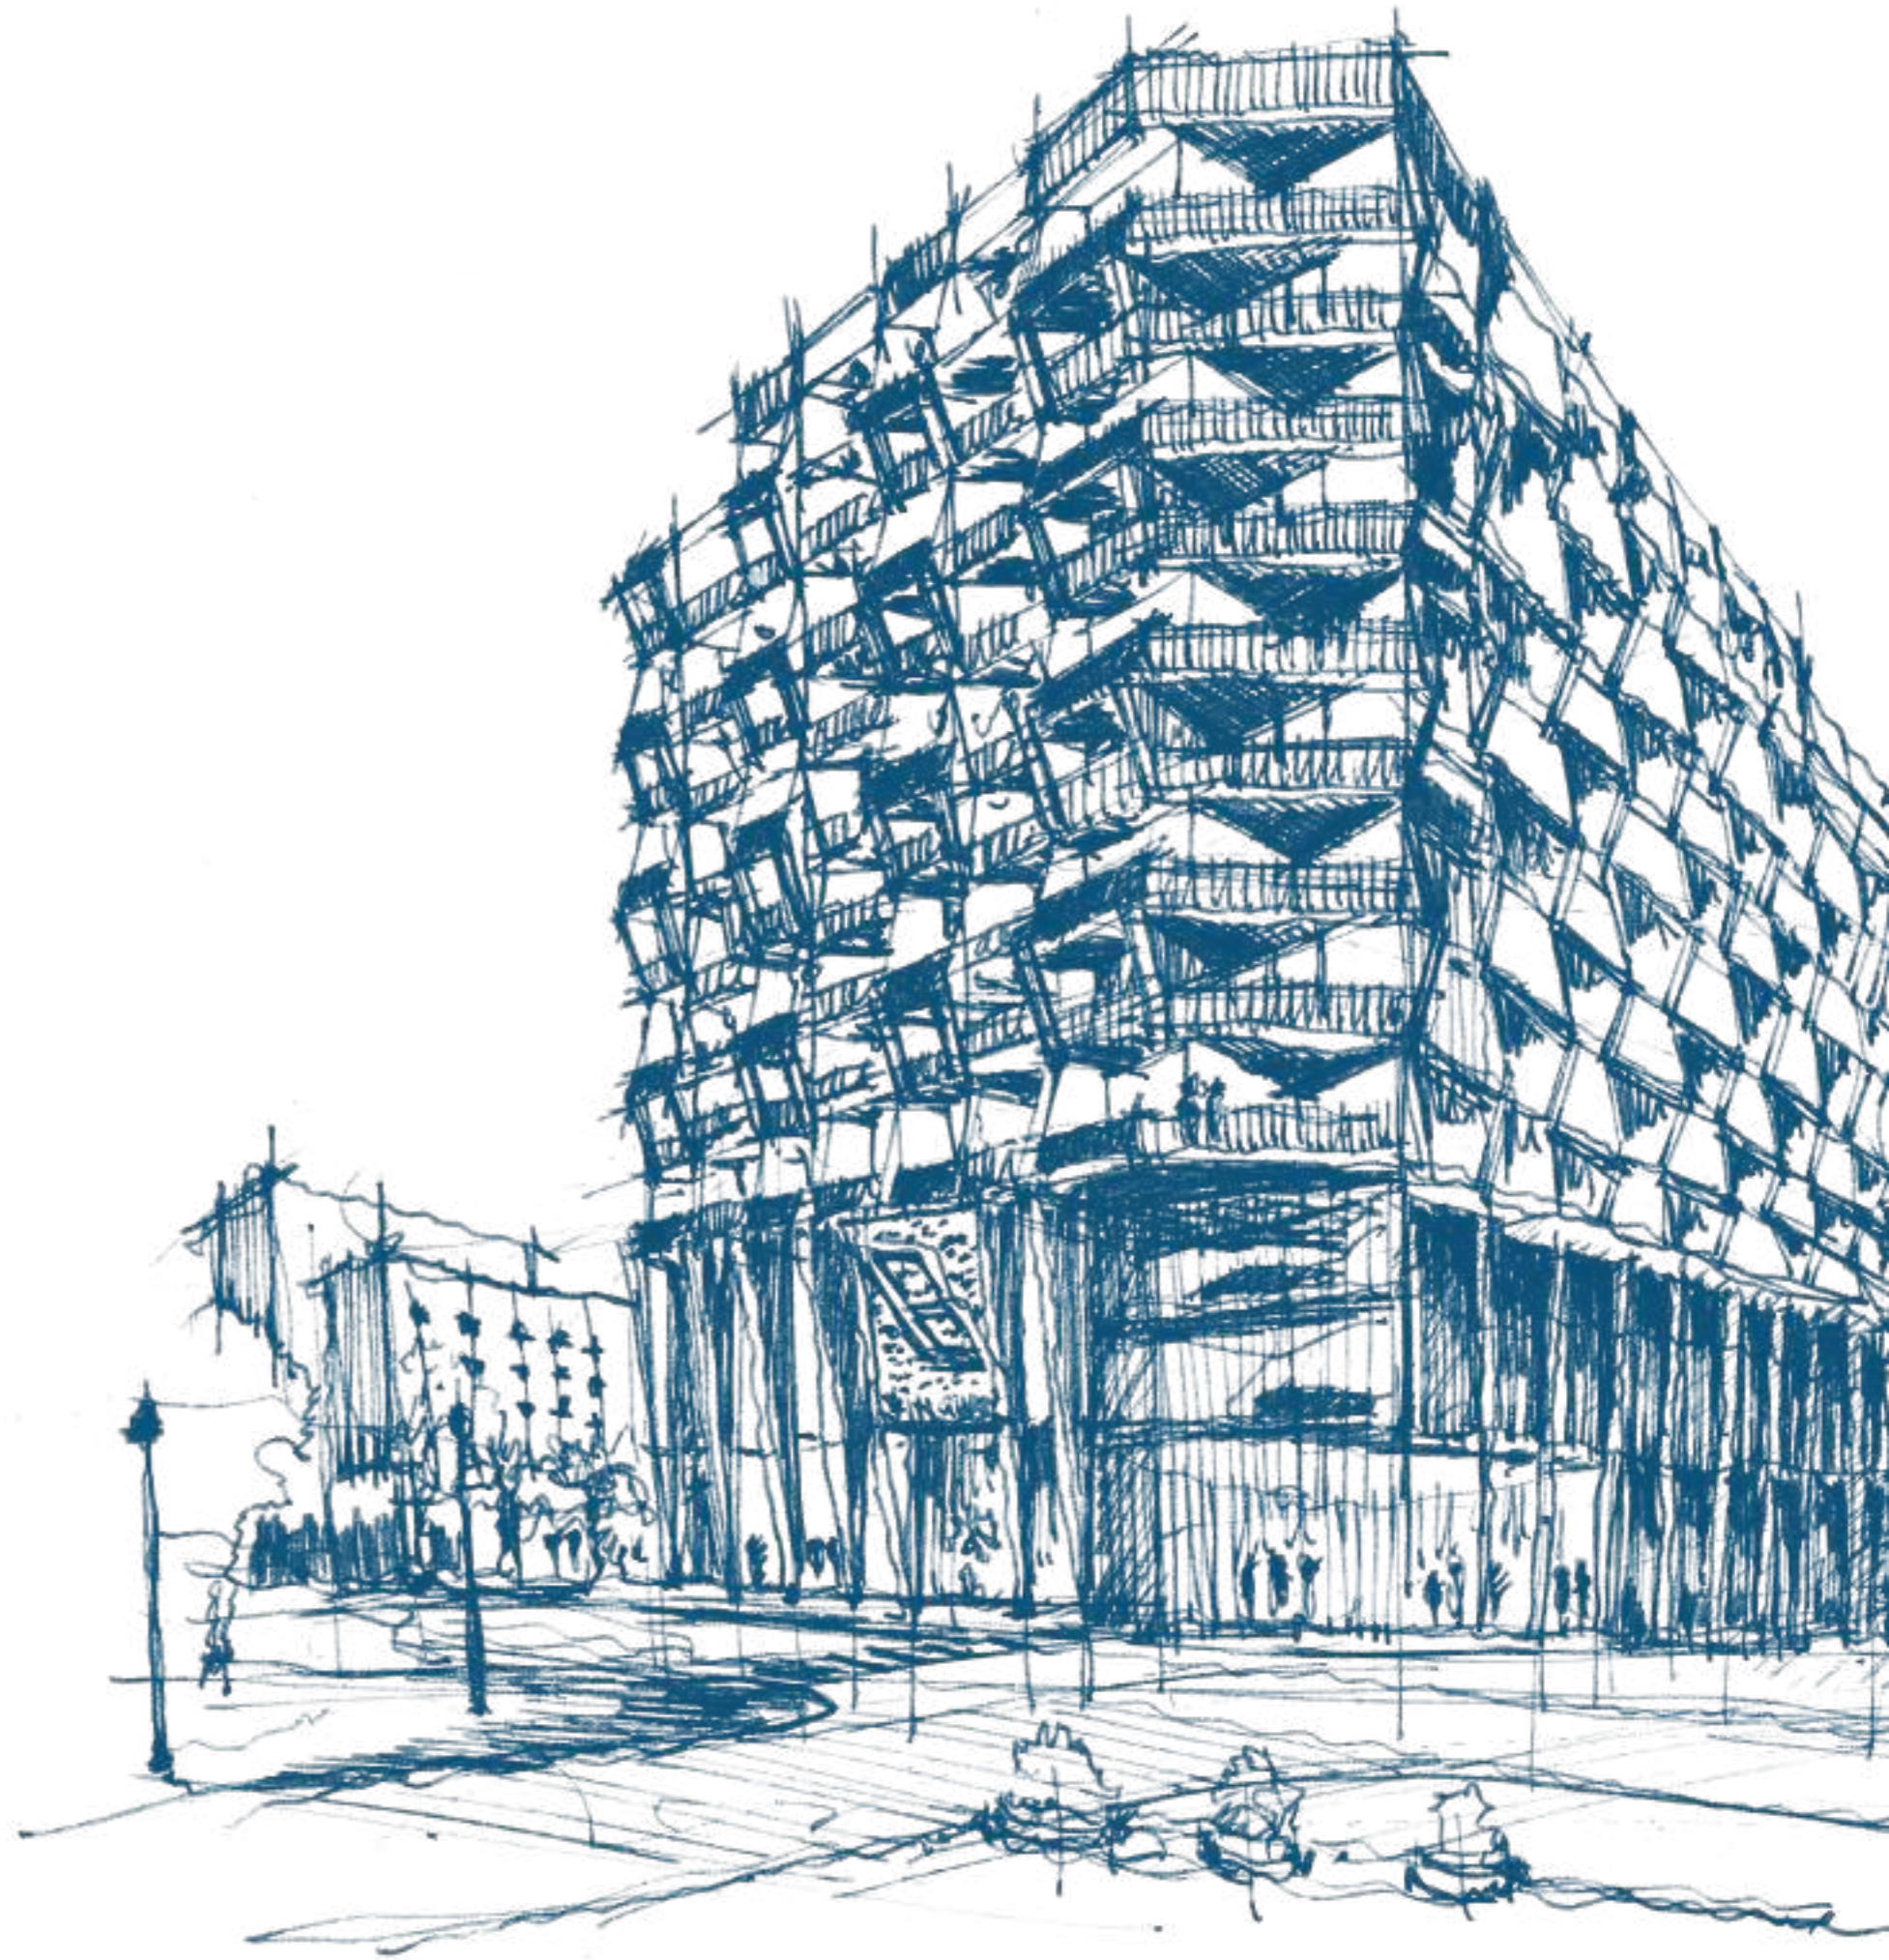

A SPIRITED SENSE
of WONDER

THE PERFECT SETTING

In the heart of a vibrant and ever-evolving cityscape, a masterful creation finds its perfect setting. Much like the city itself, this creation is designed to captivate and inspire.

ILLUMINATING THE CITY'S
DYNAMIC NATURE

A HOME WHERE
LIFE BEGINS ANEW

01

ABOUT THE PROJECT

02

DESIGN DETAILS

03

FLOOR PLANS

THE RISE OF AURORA

Aurora by Binghatti emerges from a fertile ground of ingenuity inspired by the brand's vanguard spirit. Through its presence, this creation cultivates a deeper appreciation for groundbreaking architecture and boundless potential that a dynamic cosmopolitan setting offers.