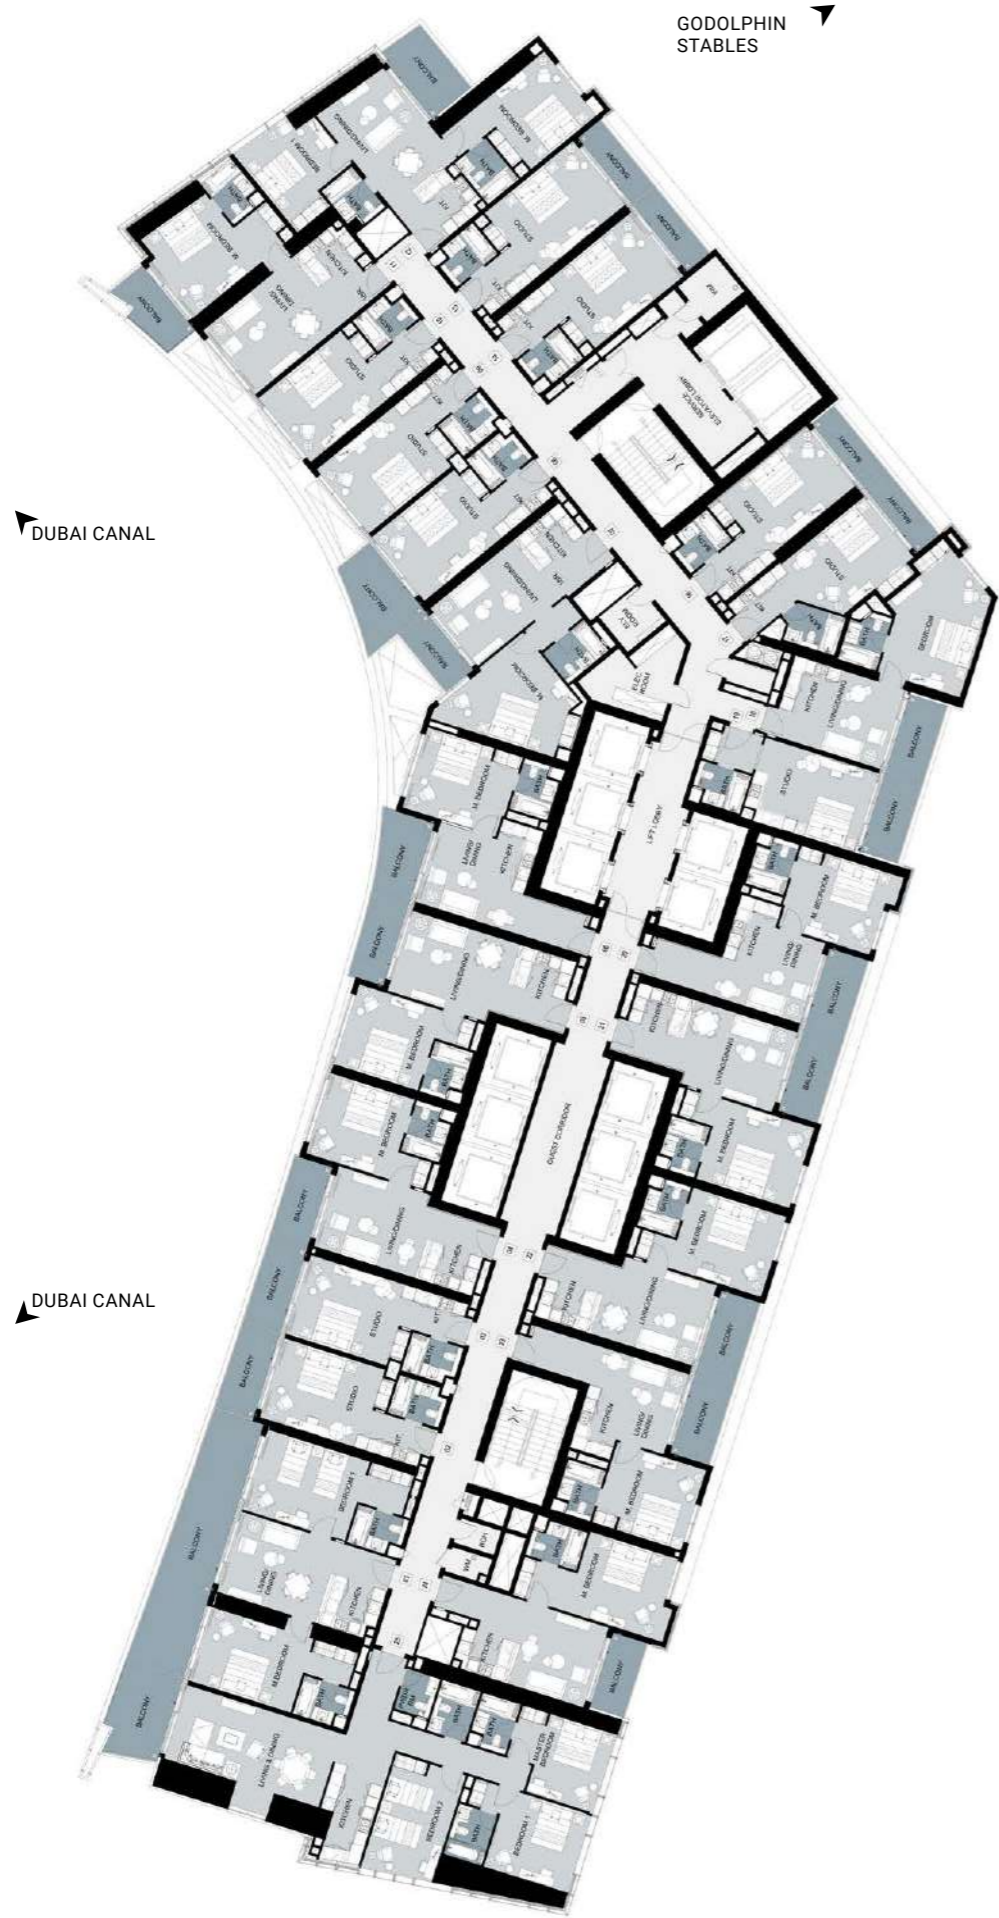

# AYKON CITY

SHEIKH ZAYED ROAD, DUBAI

SERVICED APARTMENTS & LUXURY RESIDENCES

**DAMAC**

TOWER B  
FLOOR PLANS  
AND  
UNIT PLANS

UNIT PLAN

TOWER B  
STUDIO

TOWER B  
1 BEDROOM

TOWER B  
2 BEDROOMS

TOWER B  
3 BEDROOMS

**TOWER - B**  
LEVEL 12

TYPICAL FLOOR PLANS

**TOWER - B**  
LEVEL 13-25

TYPICAL FLOOR PLANS

**TOWER - B**  
LEVEL 26-32

TYPICAL FLOOR PLANS

**TOWER - B**  
LEVEL 33

TYPICAL FLOOR PLANS

TOWER - B  
LEVEL 34

TYPICAL FLOOR PLANS

TOWER - B  
LEVEL 35

TYPICAL FLOOR PLANS

**TOWER - B**  
LEVEL 36

TYPICAL FLOOR PLANS

**TOWER - B**  
LEVEL 37

TYPICAL FLOOR PLANS

**TOWER - B**  
LEVEL 38-42

TYPICAL FLOOR PLANS

**TOWER - B**  
LEVEL 43-49

TYPICAL FLOOR PLANS

**TOWER - B**  
LEVEL 50

TYPICAL FLOOR PLANS