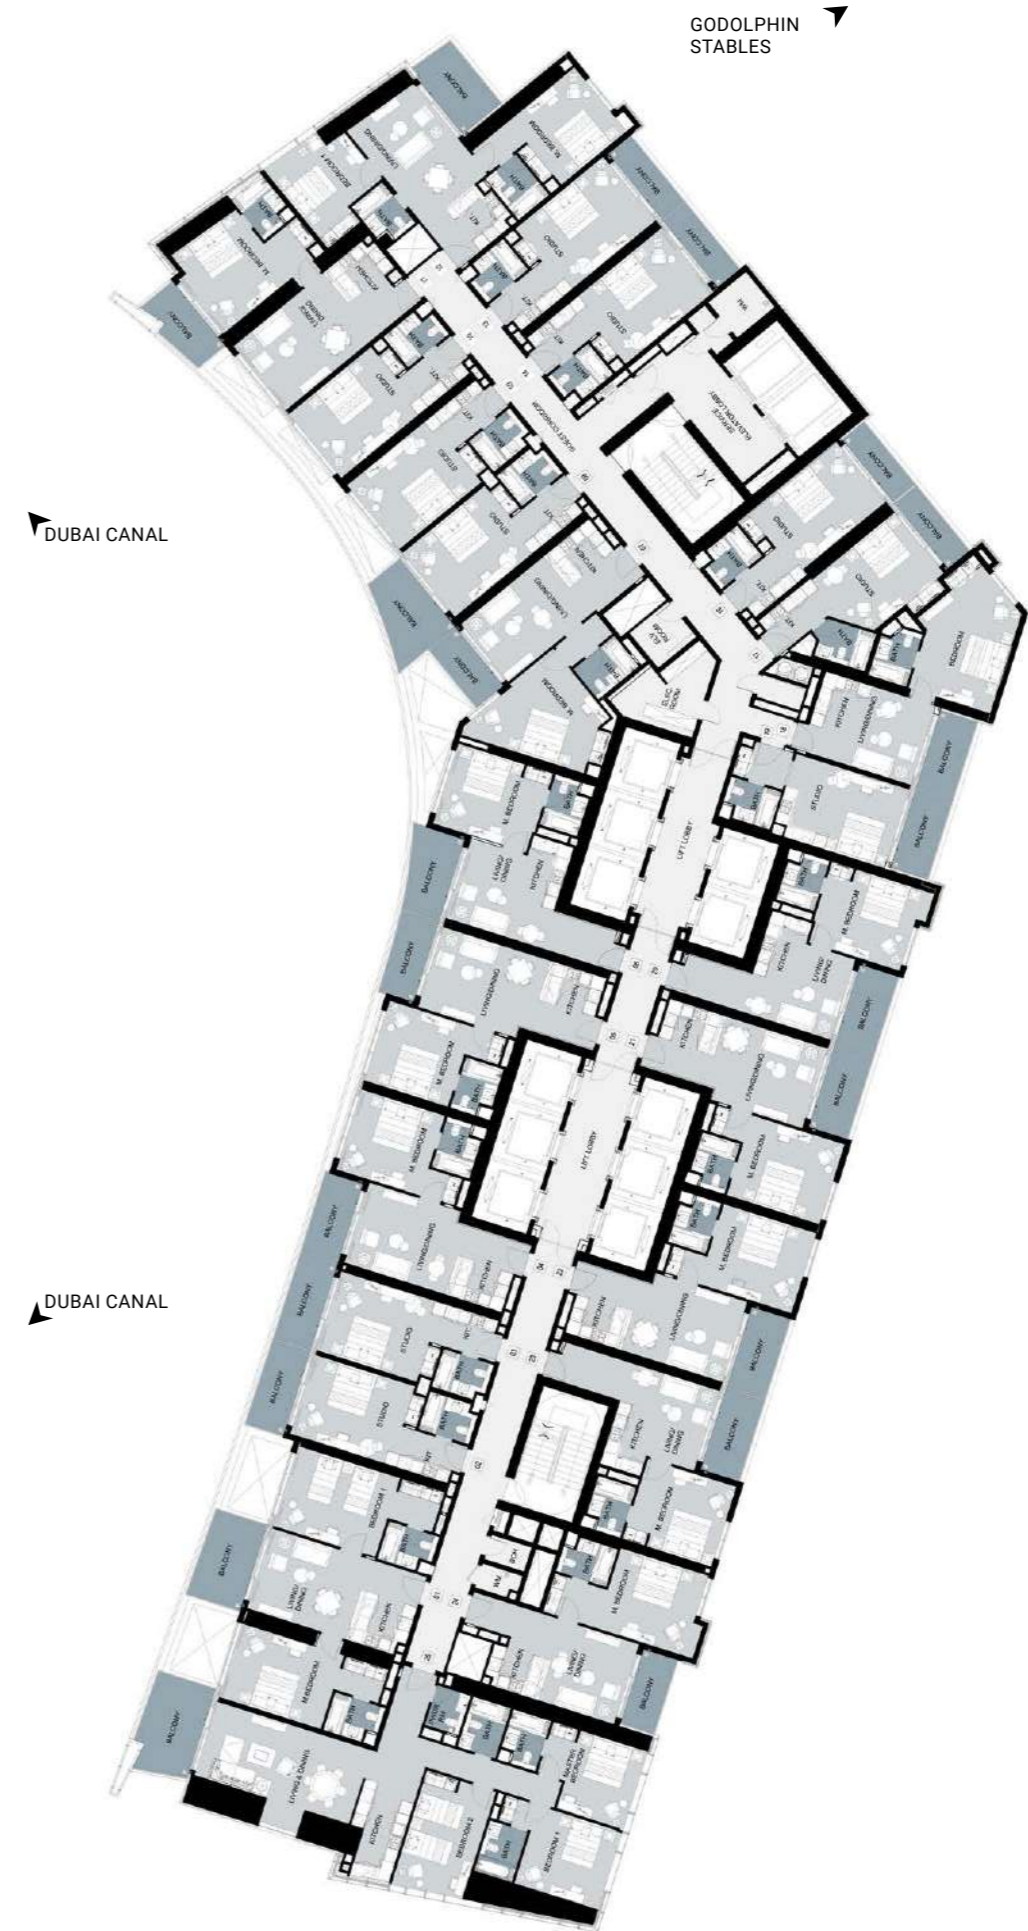

# AYKON CITY

SHEIKH ZAYED ROAD, DUBAI

SERVICED APARTMENTS & LUXURY RESIDENCES

**DAMAC**

TOWER B  
FLOOR PLANS  
AND  
UNIT PLANS

UNIT PLAN

TOWER B  
STUDIO

TOWER B  
1 BEDROOM

TOWER B  
2 BEDROOMS

TOWER B  
3 BEDROOMS

**TOWER - B**  
LEVEL 12

TYPICAL FLOOR PLANS

**TOWER - B**  
LEVEL 13-25

TYPICAL FLOOR PLANS

**TOWER - B**  
LEVEL 26-32

TYPICAL FLOOR PLANS

**TOWER - B**  
LEVEL 33

TYPICAL FLOOR PLANS

TOWER - B  
LEVEL 34

TYPICAL FLOOR PLANS

TOWER - B  
LEVEL 35

TYPICAL FLOOR PLANS

**TOWER - B**  
LEVEL 36

TYPICAL FLOOR PLANS

**TOWER - B**  
LEVEL 37

TYPICAL FLOOR PLANS

**TOWER - B**  
LEVEL 38-42

TYPICAL FLOOR PLANS

**TOWER - B**  
LEVEL 43-49

TYPICAL FLOOR PLANS

**TOWER - B**  
LEVEL 50

TYPICAL FLOOR PLANS