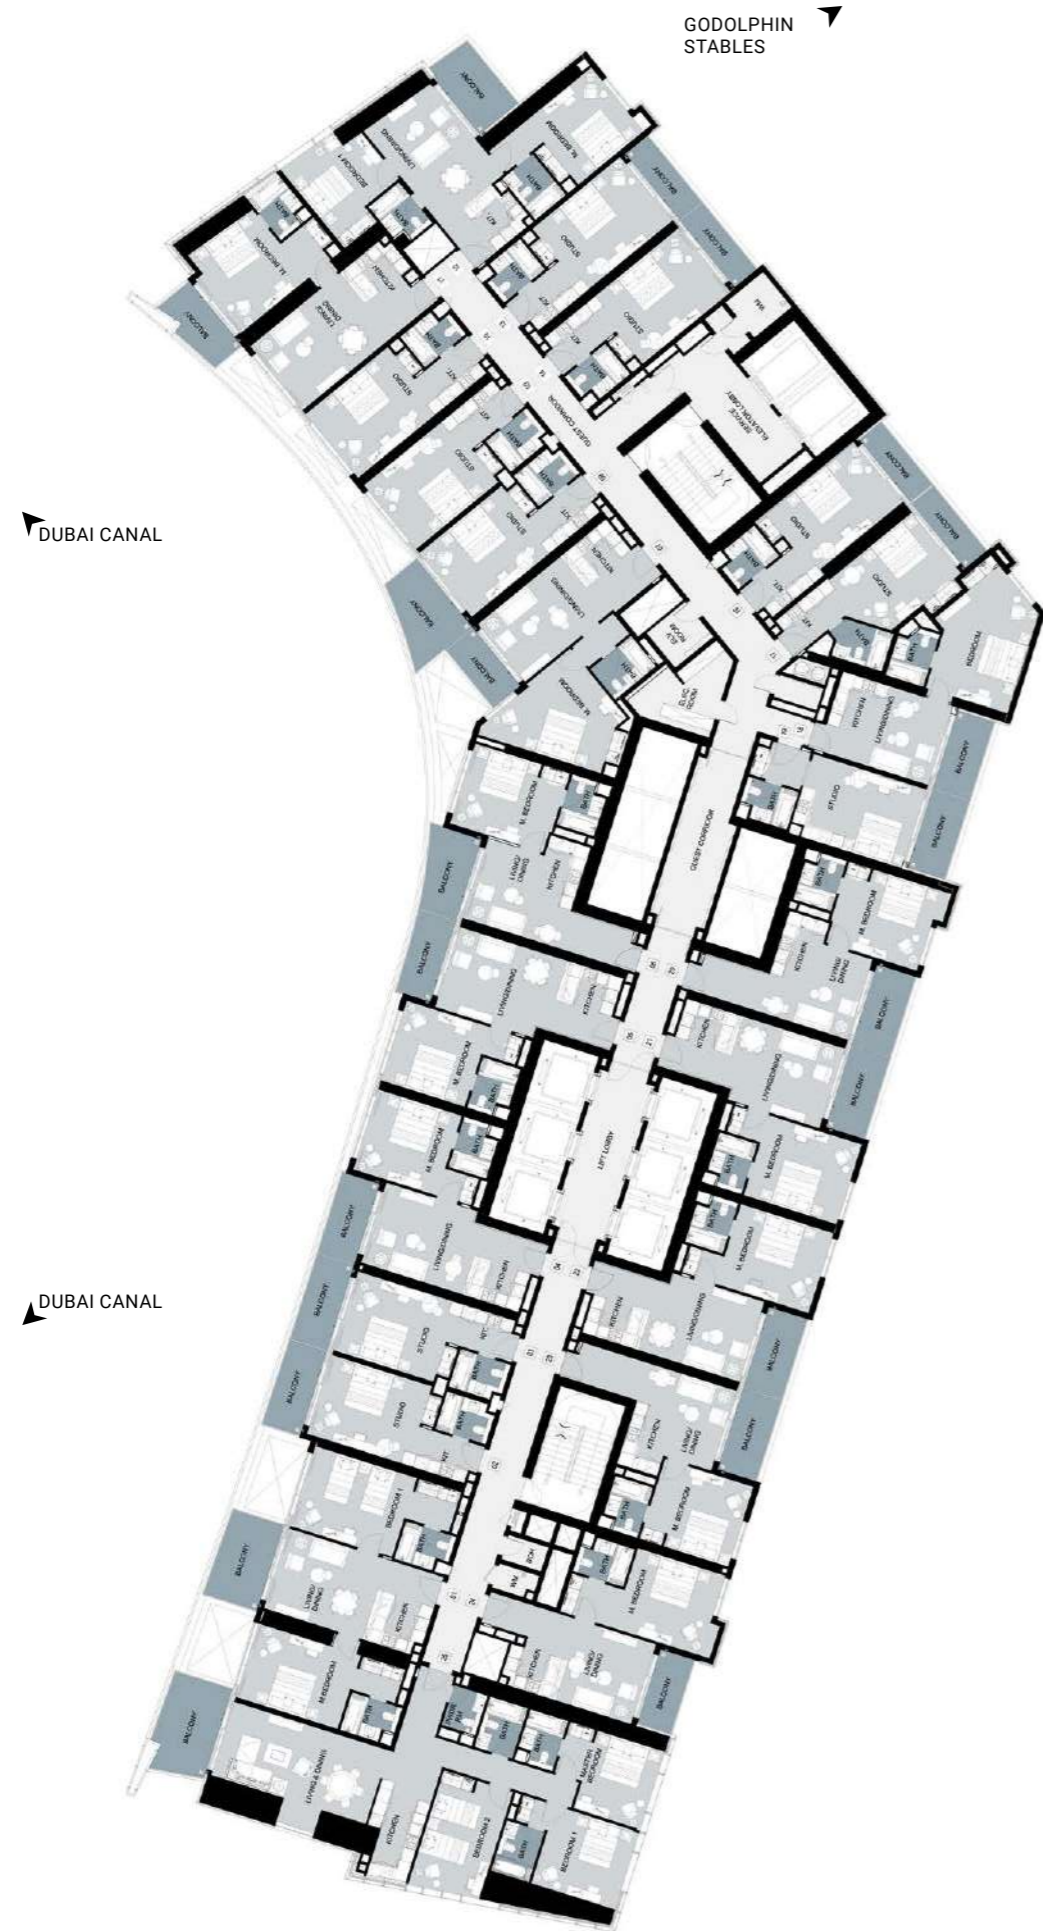

# AYKON CITY

SHEIKH ZAYED ROAD, DUBAI

SERVICED APARTMENTS & LUXURY RESIDENCES

**DAMAC**

TOWER B  
FLOOR PLANS  
AND  
UNIT PLANS

UNIT PLAN

TOWER B  
STUDIO

TOWER B  
1 BEDROOM

TOWER B  
2 BEDROOMS

TOWER B  
3 BEDROOMS

**TOWER - B**  
LEVEL 12

TYPICAL FLOOR PLANS

**TOWER - B**  
LEVEL 13-25

TYPICAL FLOOR PLANS

**TOWER - B**  
LEVEL 26-32

TYPICAL FLOOR PLANS

**TOWER - B**  
LEVEL 33

TYPICAL FLOOR PLANS

TOWER - B  
LEVEL 34

TYPICAL FLOOR PLANS

TOWER - B  
LEVEL 35

TYPICAL FLOOR PLANS

**TOWER - B**  
LEVEL 36

TYPICAL FLOOR PLANS

**TOWER - B**  
LEVEL 37

TYPICAL FLOOR PLANS

**TOWER - B**  
LEVEL 38-42

TYPICAL FLOOR PLANS

**TOWER - B**  
LEVEL 43-49

TYPICAL FLOOR PLANS

**TOWER - B**  
LEVEL 50

TYPICAL FLOOR PLANS