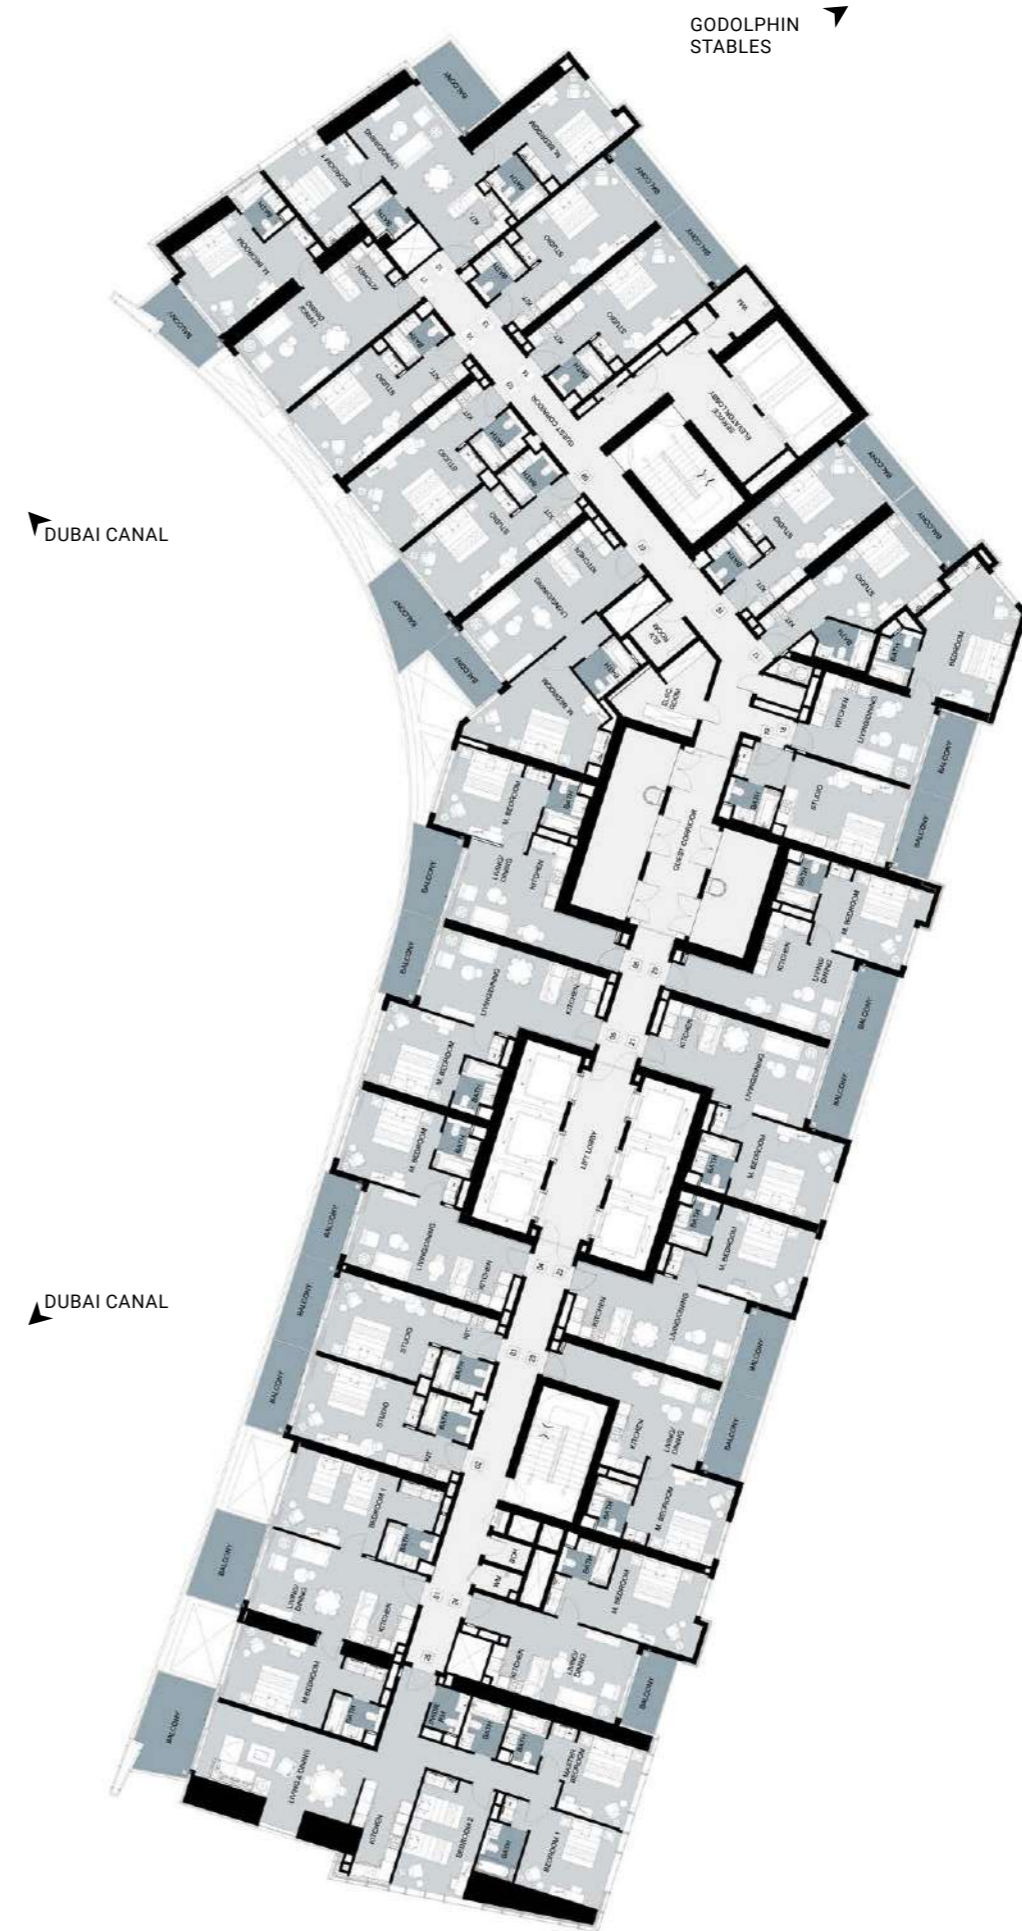

# AYKON CITY

SHEIKH ZAYED ROAD, DUBAI

SERVICED APARTMENTS & LUXURY RESIDENCES

**DAMAC**

TOWER B  
FLOOR PLANS  
AND  
UNIT PLANS

UNIT PLAN

TOWER B  
STUDIO

TOWER B  
1 BEDROOM

TOWER B  
2 BEDROOMS

TOWER B  
3 BEDROOMS

**TOWER - B**  
LEVEL 12

TYPICAL FLOOR PLANS

**TOWER - B**  
LEVEL 13-25

TYPICAL FLOOR PLANS

**TOWER - B**  
LEVEL 26-32

TYPICAL FLOOR PLANS

**TOWER - B**  
LEVEL 33

TYPICAL FLOOR PLANS

TOWER - B  
LEVEL 34

TYPICAL FLOOR PLANS

TOWER - B  
LEVEL 35

TYPICAL FLOOR PLANS

**TOWER - B**  
LEVEL 36

TYPICAL FLOOR PLANS

**TOWER - B**  
LEVEL 37

TYPICAL FLOOR PLANS

**TOWER - B**  
LEVEL 38-42

TYPICAL FLOOR PLANS

**TOWER - B**  
LEVEL 43-49

TYPICAL FLOOR PLANS

**TOWER - B**  
LEVEL 50

TYPICAL FLOOR PLANS