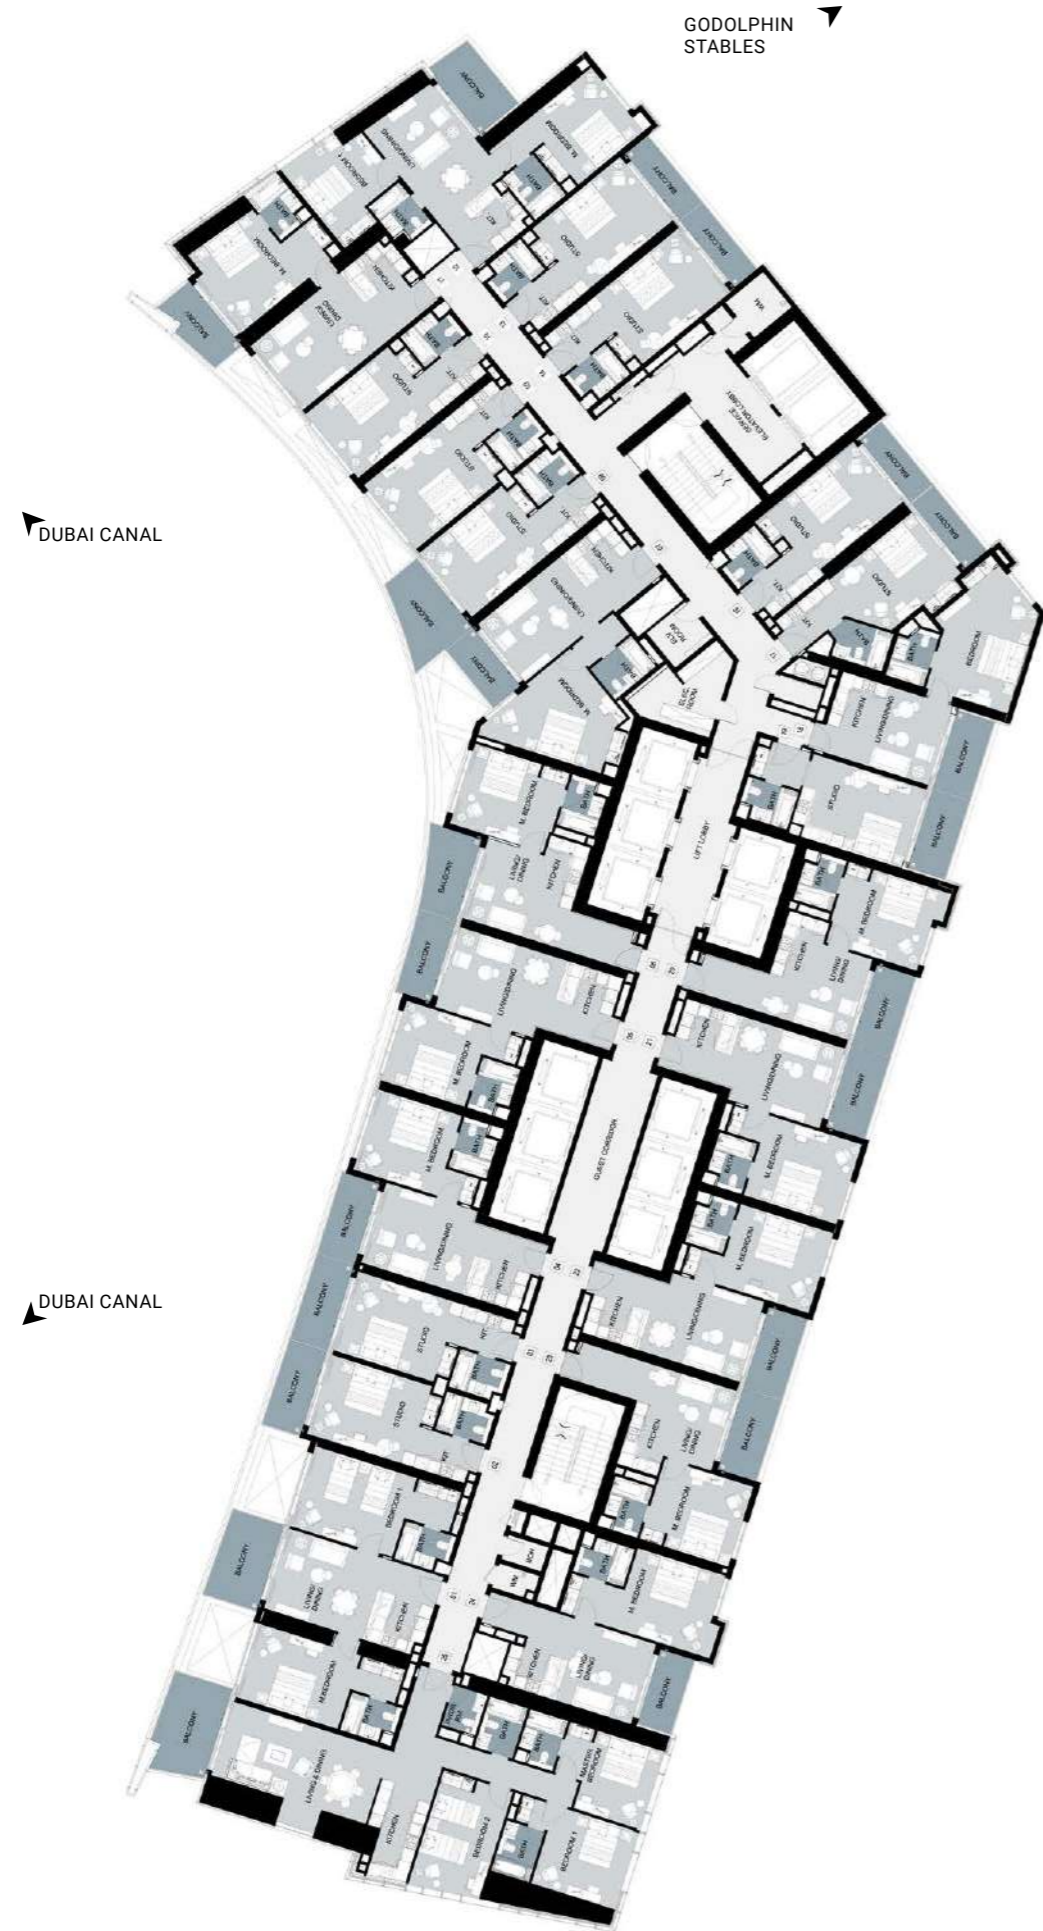

# AYKON CITY

SHEIKH ZAYED ROAD, DUBAI

SERVICED APARTMENTS & LUXURY RESIDENCES

**DAMAC**

TOWER B  
FLOOR PLANS  
AND  
UNIT PLANS

UNIT PLAN

TOWER B  
STUDIO

TOWER B  
1 BEDROOM

TOWER B  
2 BEDROOMS

TOWER B  
3 BEDROOMS

**TOWER - B**  
LEVEL 12

TYPICAL FLOOR PLANS

**TOWER - B**  
LEVEL 13-25

TYPICAL FLOOR PLANS

**TOWER - B**  
LEVEL 26-32

TYPICAL FLOOR PLANS

**TOWER - B**  
LEVEL 33

TYPICAL FLOOR PLANS

TOWER - B  
LEVEL 34

TYPICAL FLOOR PLANS

TOWER - B  
LEVEL 35

TYPICAL FLOOR PLANS

**TOWER - B**  
LEVEL 36

TYPICAL FLOOR PLANS

**TOWER - B**  
LEVEL 37

TYPICAL FLOOR PLANS

**TOWER - B**  
LEVEL 38-42

TYPICAL FLOOR PLANS

**TOWER - B**  
LEVEL 43-49

TYPICAL FLOOR PLANS

**TOWER - B**  
LEVEL 50

TYPICAL FLOOR PLANS