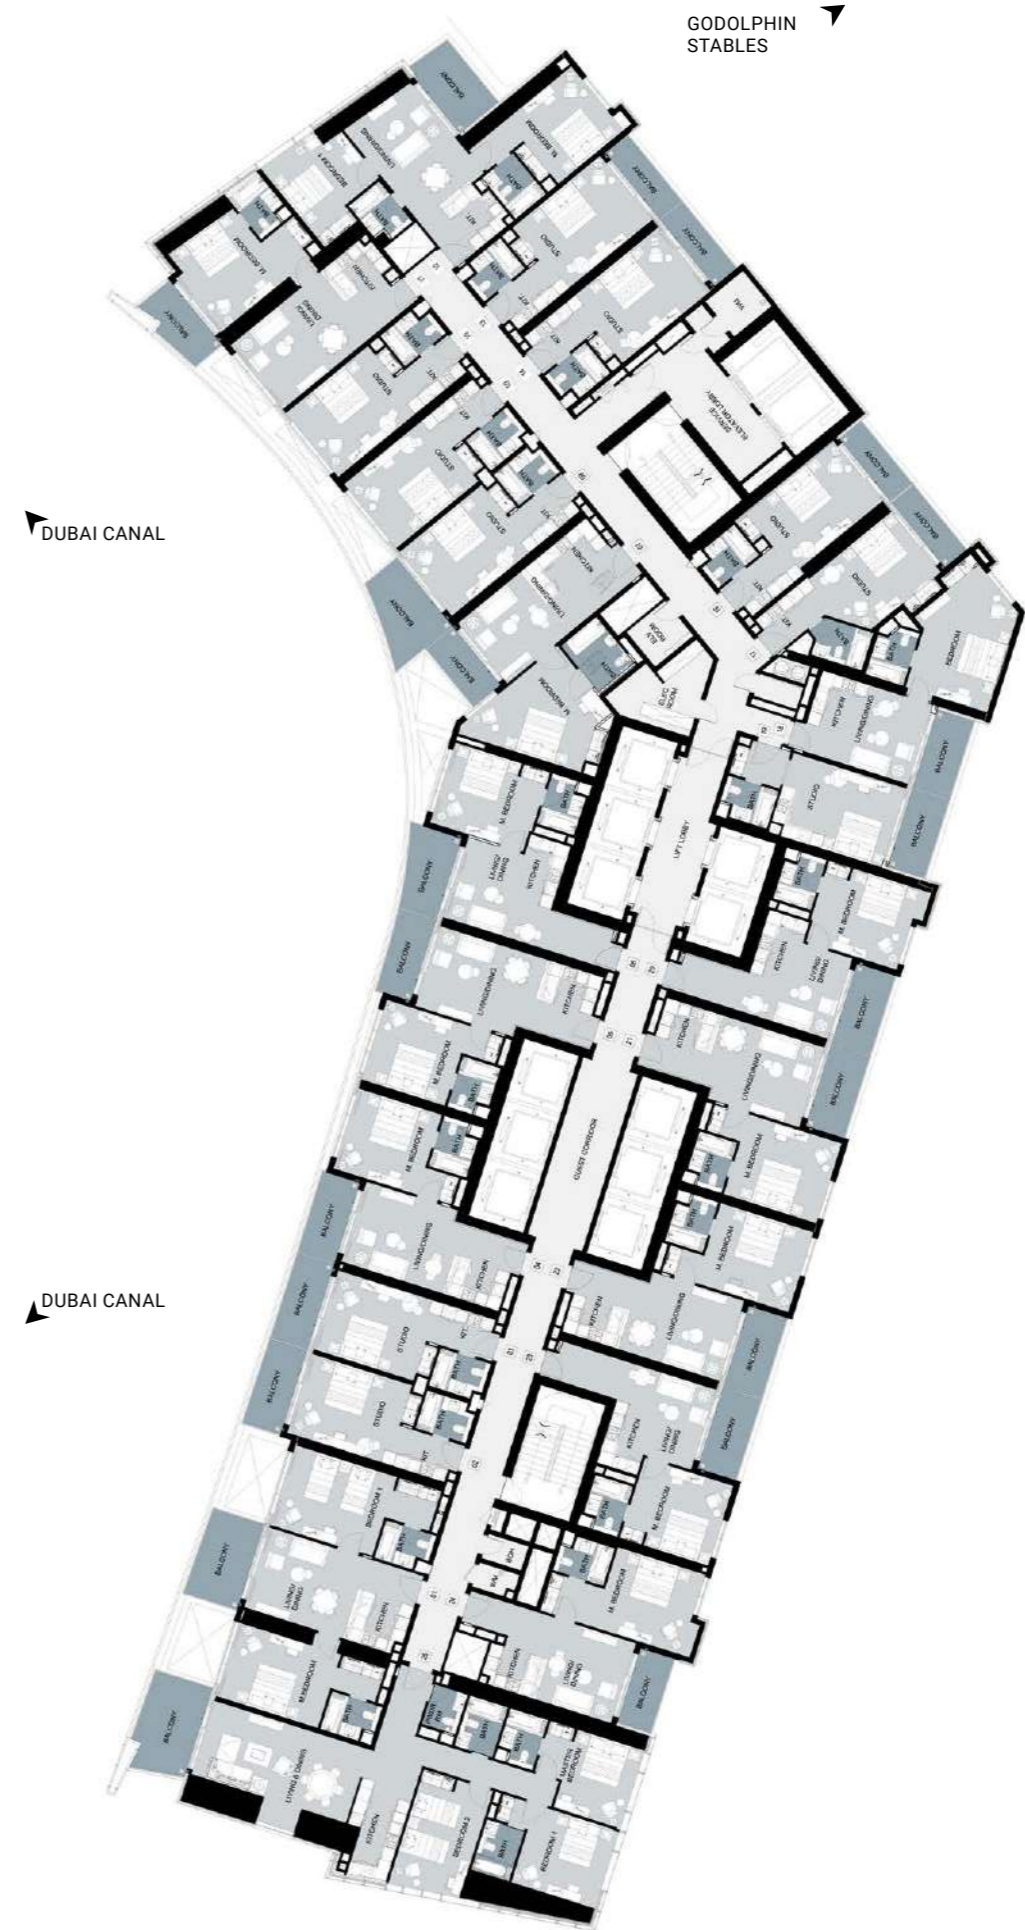

# AYKON CITY

SHEIKH ZAYED ROAD, DUBAI

SERVICED APARTMENTS & LUXURY RESIDENCES

**DAMAC**

TOWER B  
FLOOR PLANS  
AND  
UNIT PLANS

UNIT PLAN

TOWER B  
STUDIO

TOWER B  
1 BEDROOM

TOWER B  
2 BEDROOMS

TOWER B  
3 BEDROOMS

**TOWER - B**  
LEVEL 12

TYPICAL FLOOR PLANS

**TOWER - B**  
LEVEL 13-25

TYPICAL FLOOR PLANS

**TOWER - B**  
LEVEL 26-32

TYPICAL FLOOR PLANS

**TOWER - B**  
LEVEL 33

TYPICAL FLOOR PLANS

TOWER - B  
LEVEL 34

TYPICAL FLOOR PLANS

TOWER - B  
LEVEL 35

TYPICAL FLOOR PLANS

**TOWER - B**  
LEVEL 36

TYPICAL FLOOR PLANS

**TOWER - B**  
LEVEL 37

TYPICAL FLOOR PLANS

**TOWER - B**  
LEVEL 38-42

TYPICAL FLOOR PLANS

**TOWER - B**  
LEVEL 43-49

TYPICAL FLOOR PLANS

**TOWER - B**  
LEVEL 50

TYPICAL FLOOR PLANS