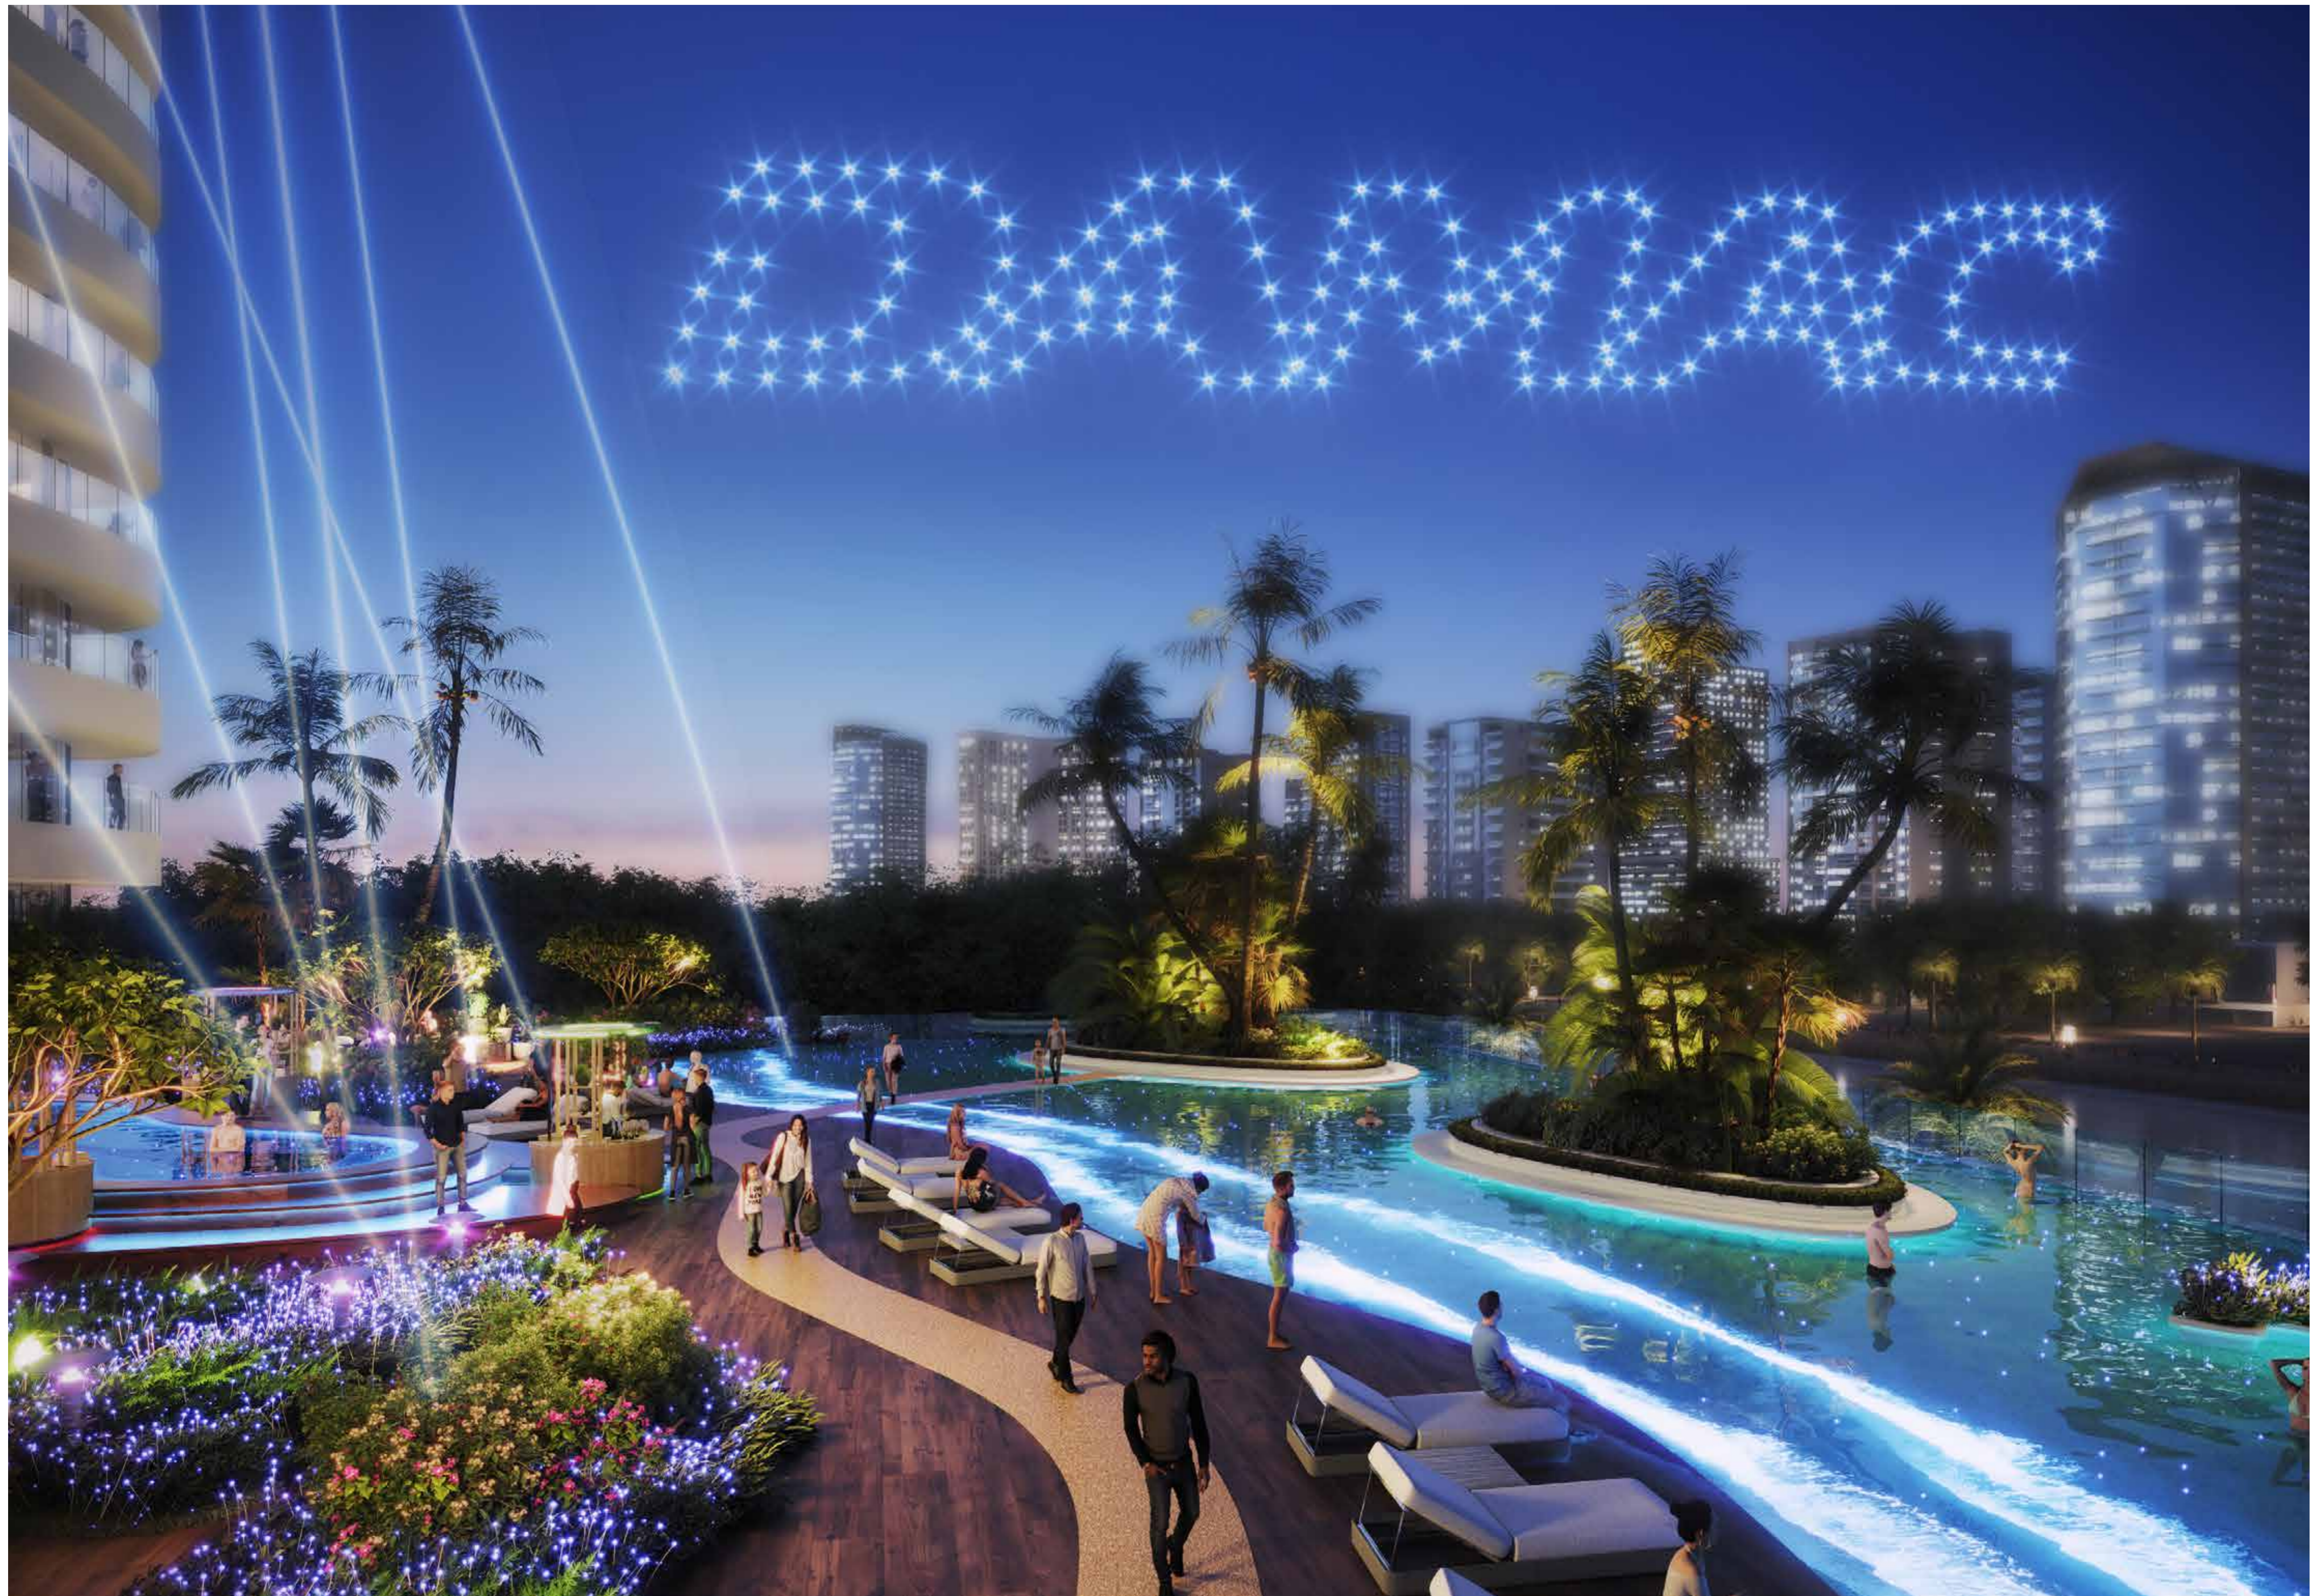

## AIM FOR THE STARS

STRUT TOWARDS THE ELITE STARS CLUB ON  
A CURATED WALKWAY THAT CAPTURES THE GLITZ  
AND GLAMOUR OF HIGH SOCIETY. SOCIALISE AND  
NETWORK IN STYLE AT THE JEWELLERY CAFÉ,  
WHERE EVERY INDULGENT SIP IS ACCOMPANIED BY  
A FEELING OF MAJESTY.

NATURAL ELEMENTS COME ALIVE IN CANAL HEIGHTS 2  
WITH ITS DIVERSE RANGE OF AMENITIES MAKING IT  
A TRUE GEM OF VIBRANT LIVING.

LIGHT UP  
YOUR LIFE

SEE THE STARS SPARKLE AS YOU SWIM IN THE INFINITY LAP POOL KNOWN AS STARS LAKE. UNDER THE NIGHT SKY, BASK IN ITS ETHEREAL GLOW EMANATING FROM ITS BIOLUMINESCENT EDGE.