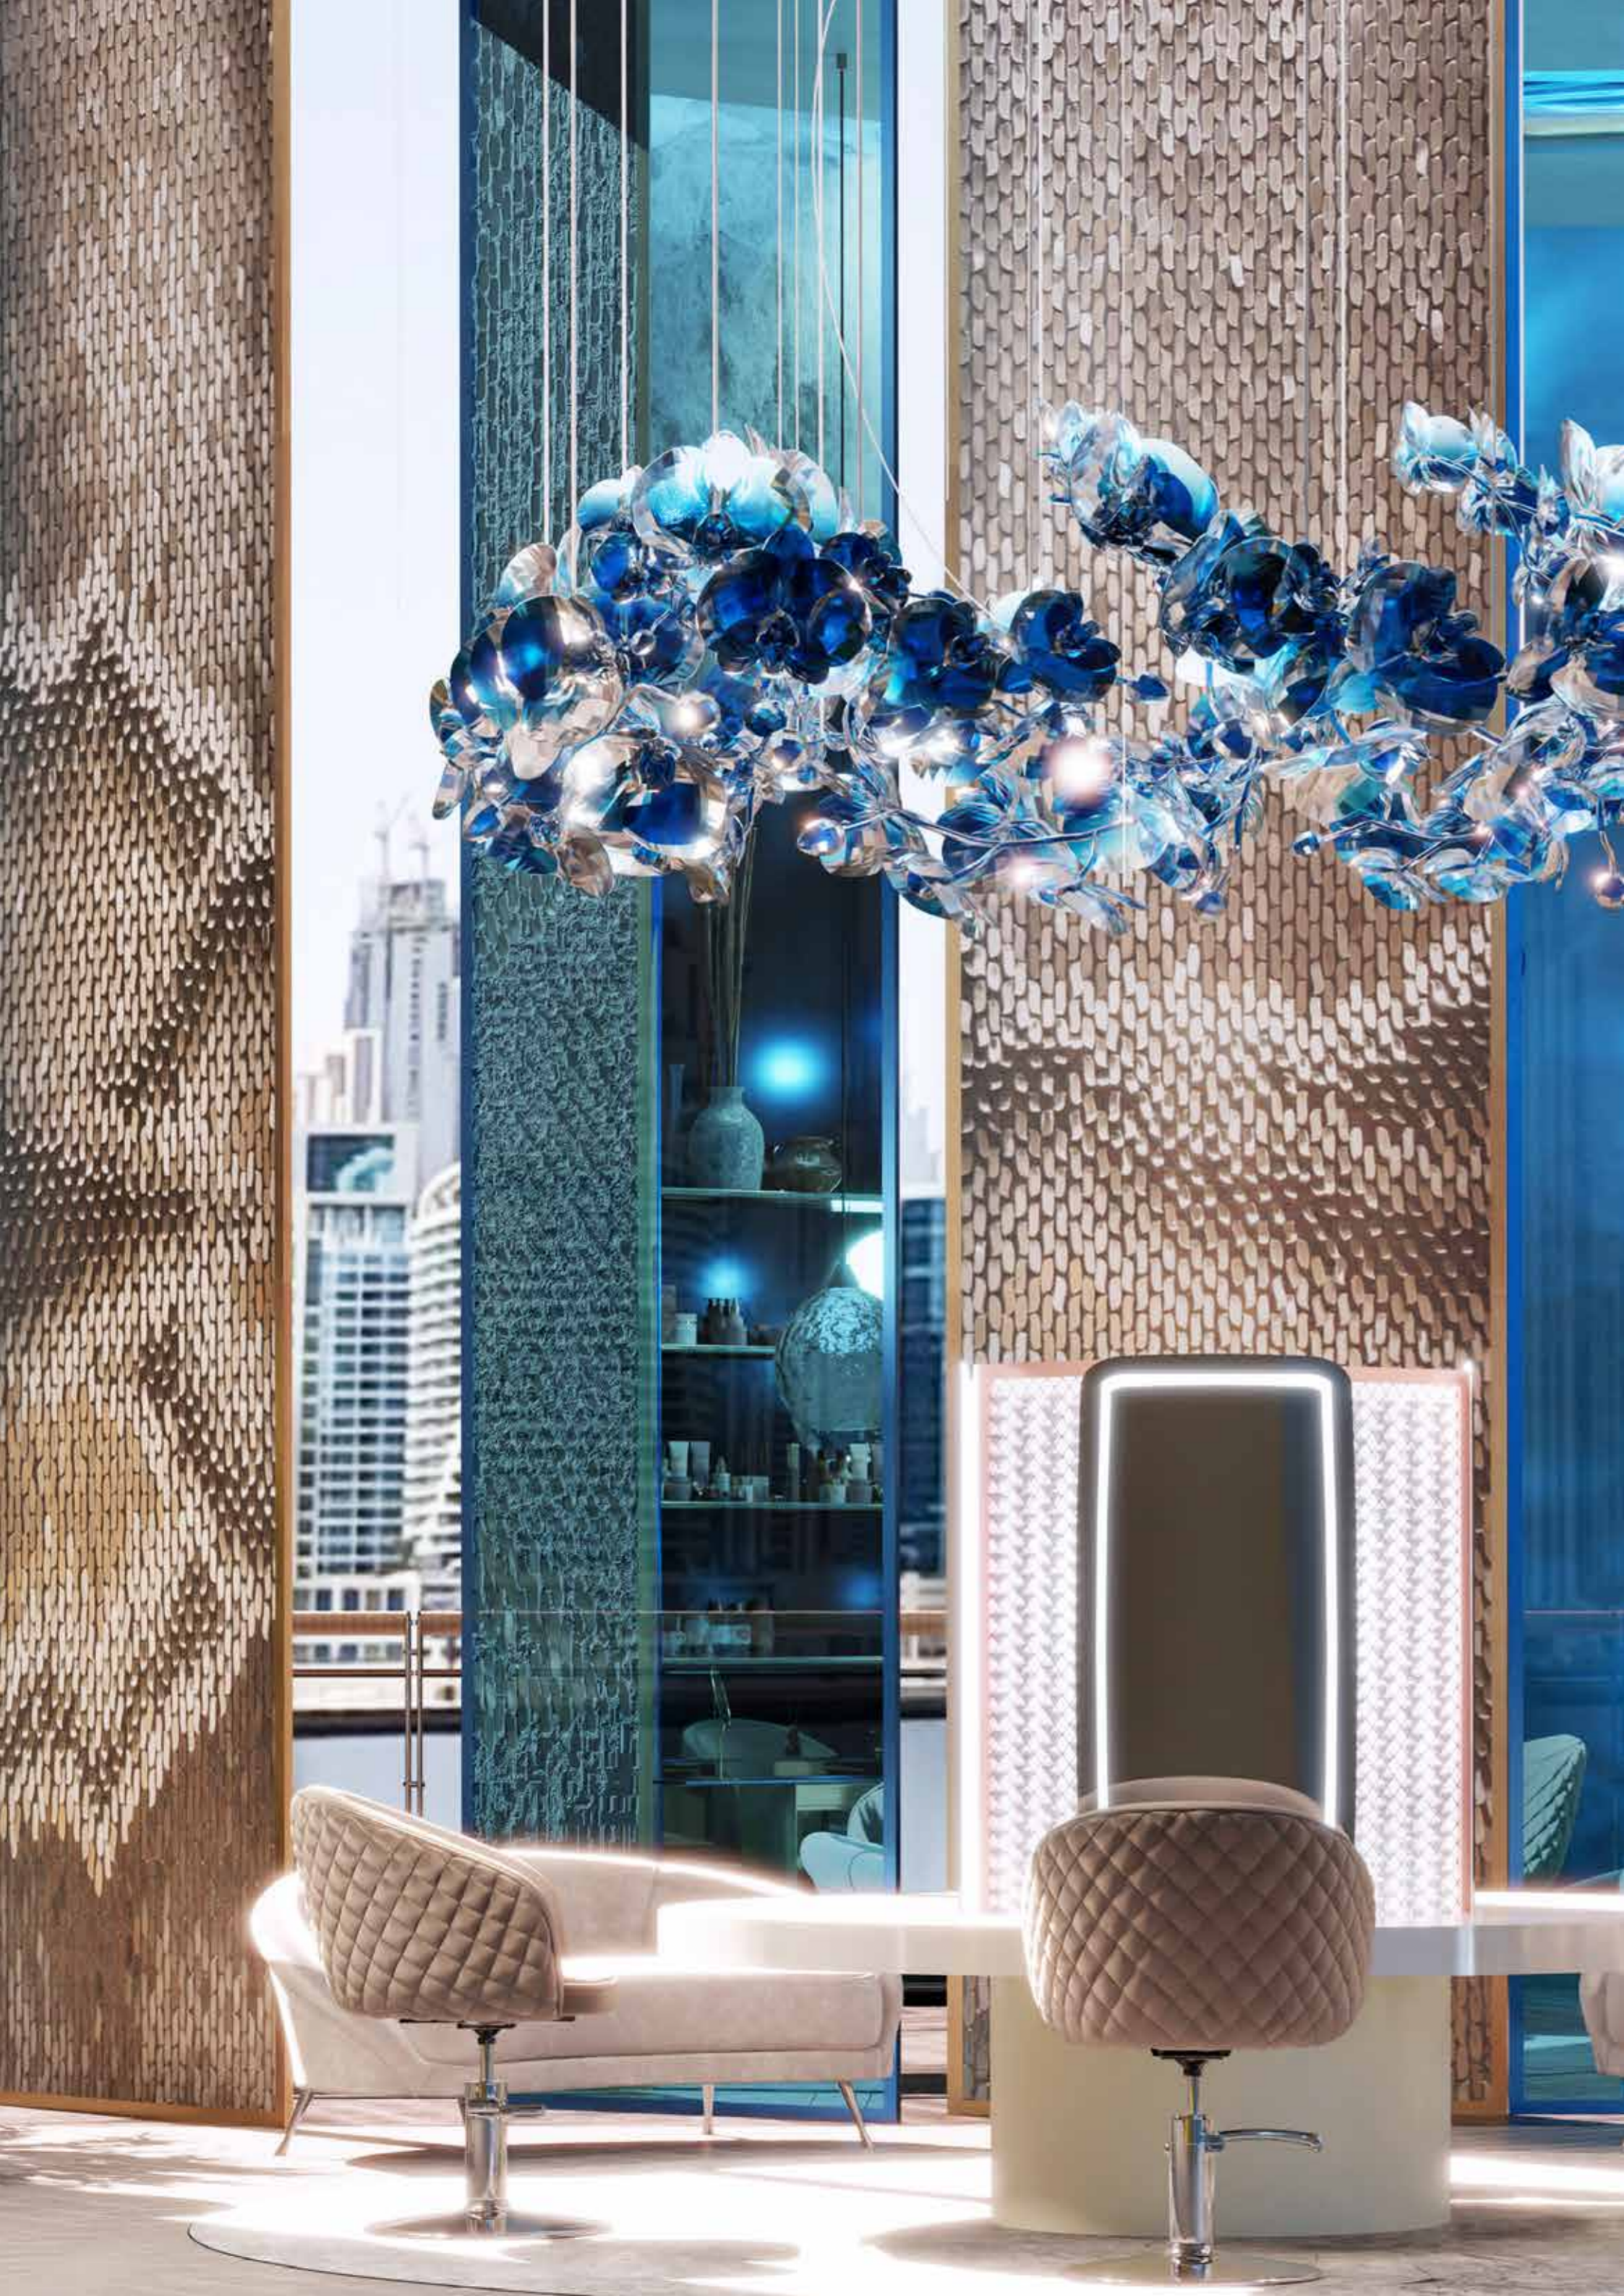

NATURAL ELEMENTS COME ALIVE IN CANAL HEIGHTS 2  
WITH ITS DIVERSE RANGE OF AMENITIES MAKING IT  
A TRUE GEM OF VIBRANT LIVING.

LIGHT UP  
YOUR LIFE

SEE THE STARS SPARKLE AS YOU SWIM IN THE INFINITY LAP POOL KNOWN AS STARS LAKE. UNDER THE NIGHT SKY, BASK IN ITS ETHEREAL GLOW EMANATING FROM ITS BIOLUMINESCENT EDGE.

SURROUNDED BY ILLUMINATED HUES OF GREEN, RED, TURQUOISE AND BLUE, REPRESENTING SOME OF DAMAC PROPERTIES' MOST ICONIC BUILDINGS, INDULGE IN DELICIOUS ORGANIC FOOD AND BEVERAGES, INCLUDING A SELECTION OF TANTALISING TROPICAL MOCKTAILS.