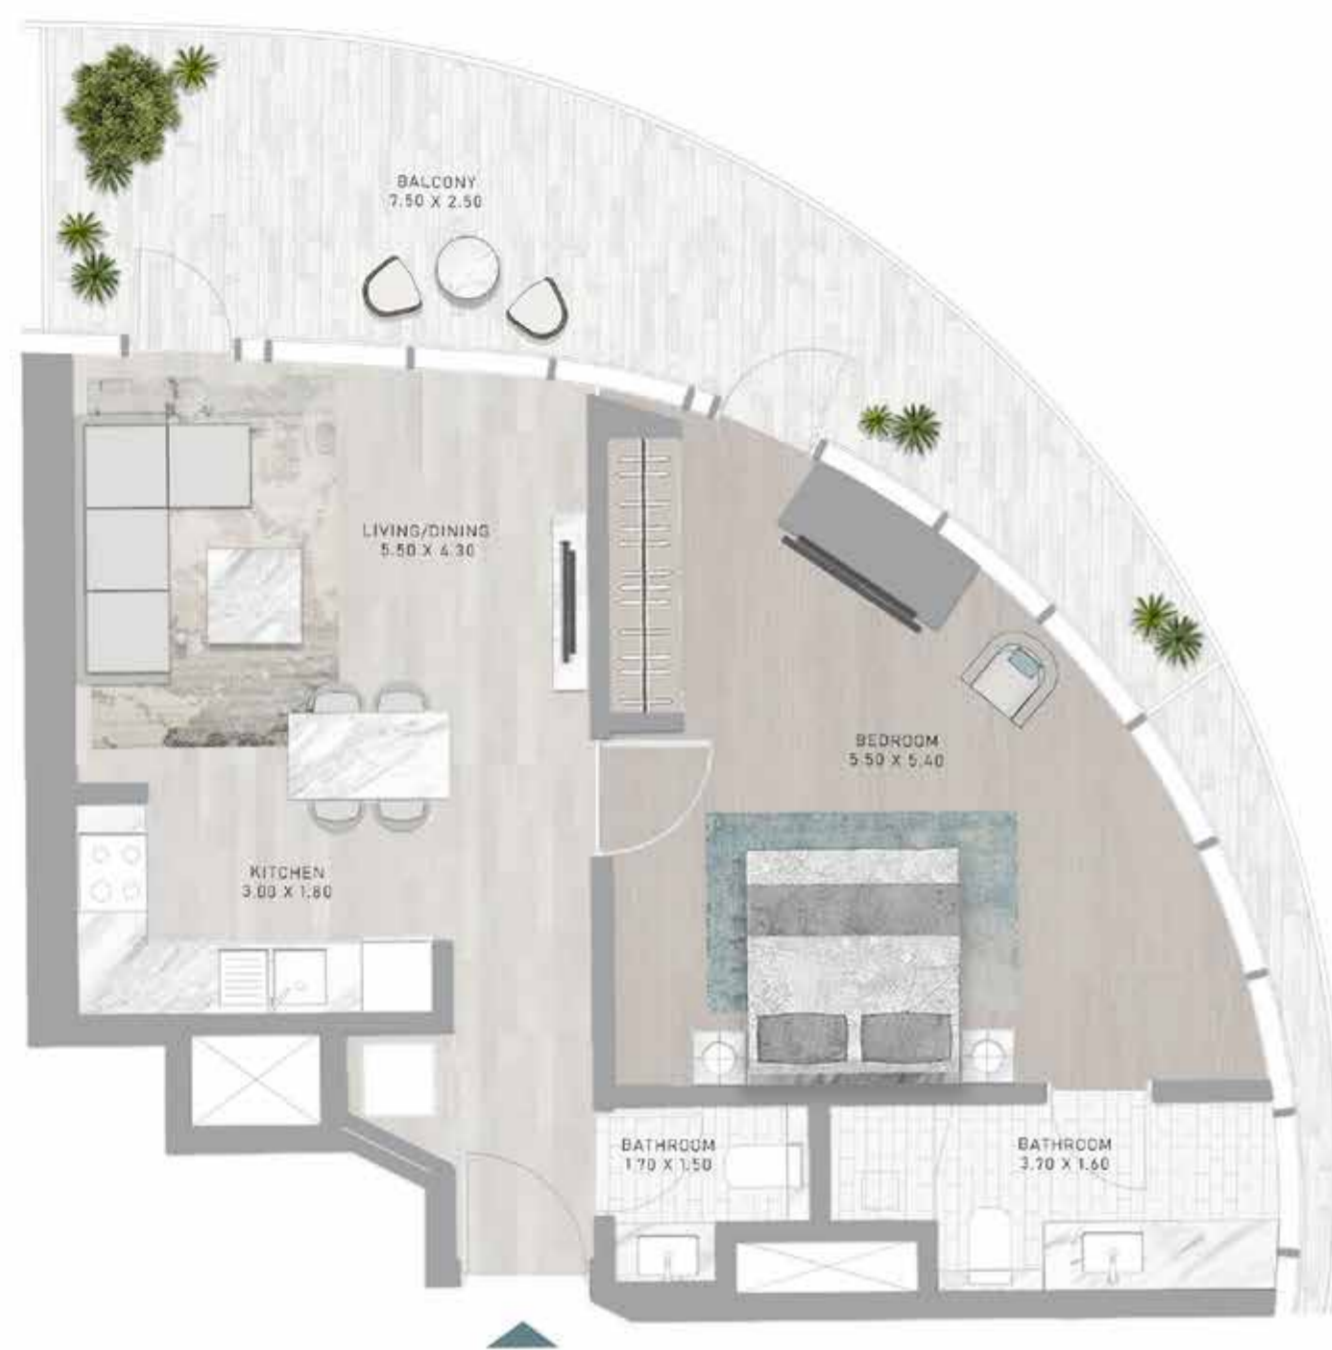

1-BEDROOM

TYPE G1

1-BEDROOM

TYPE G1-M

CANAL HEIGHTS 2 BY DE GRISOGONO

CANAL HEIGHTS 2 BY DE GRISOGONO