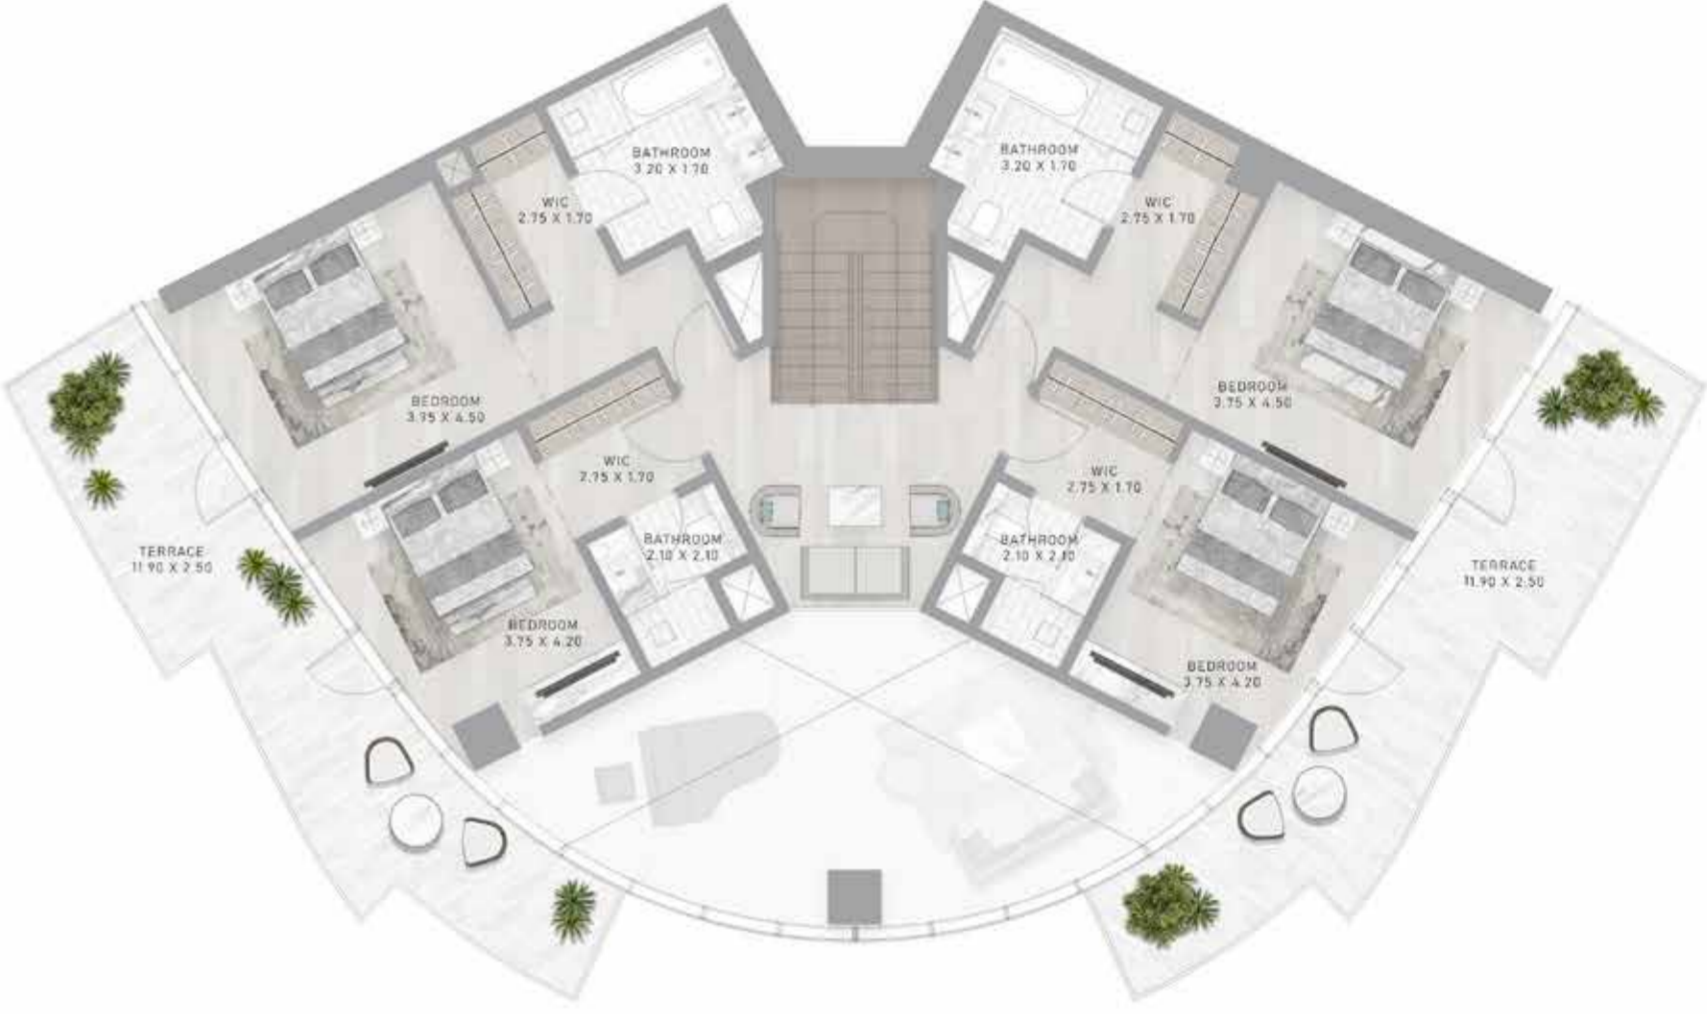

# 4-BEDROOM SUPER LUXURY DUPLEX

TYPE A1

CANAL HEIGHTS 2 BY DE GRISOGONO

CANAL HEIGHTS 2 BY DE GRISOGONO

LOWER FLOOR

LEVEL 41

UPPER FLOOR

LEVEL 42