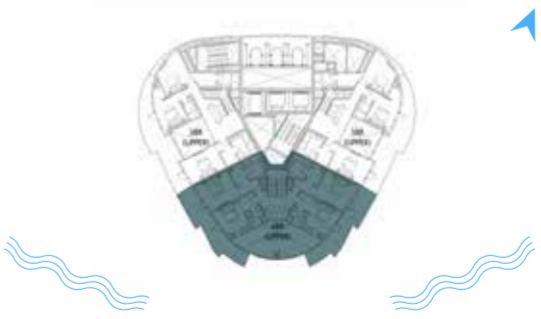

# 4-BEDROOM SUPER LUXURY DUPLEX

TYPE A1

CANAL HEIGHTS 2 BY DE GRISOGONO

CANAL HEIGHTS 2 BY DE GRISOGONO

LOWER FLOOR

LEVEL 41

UPPER FLOOR

LEVEL 42