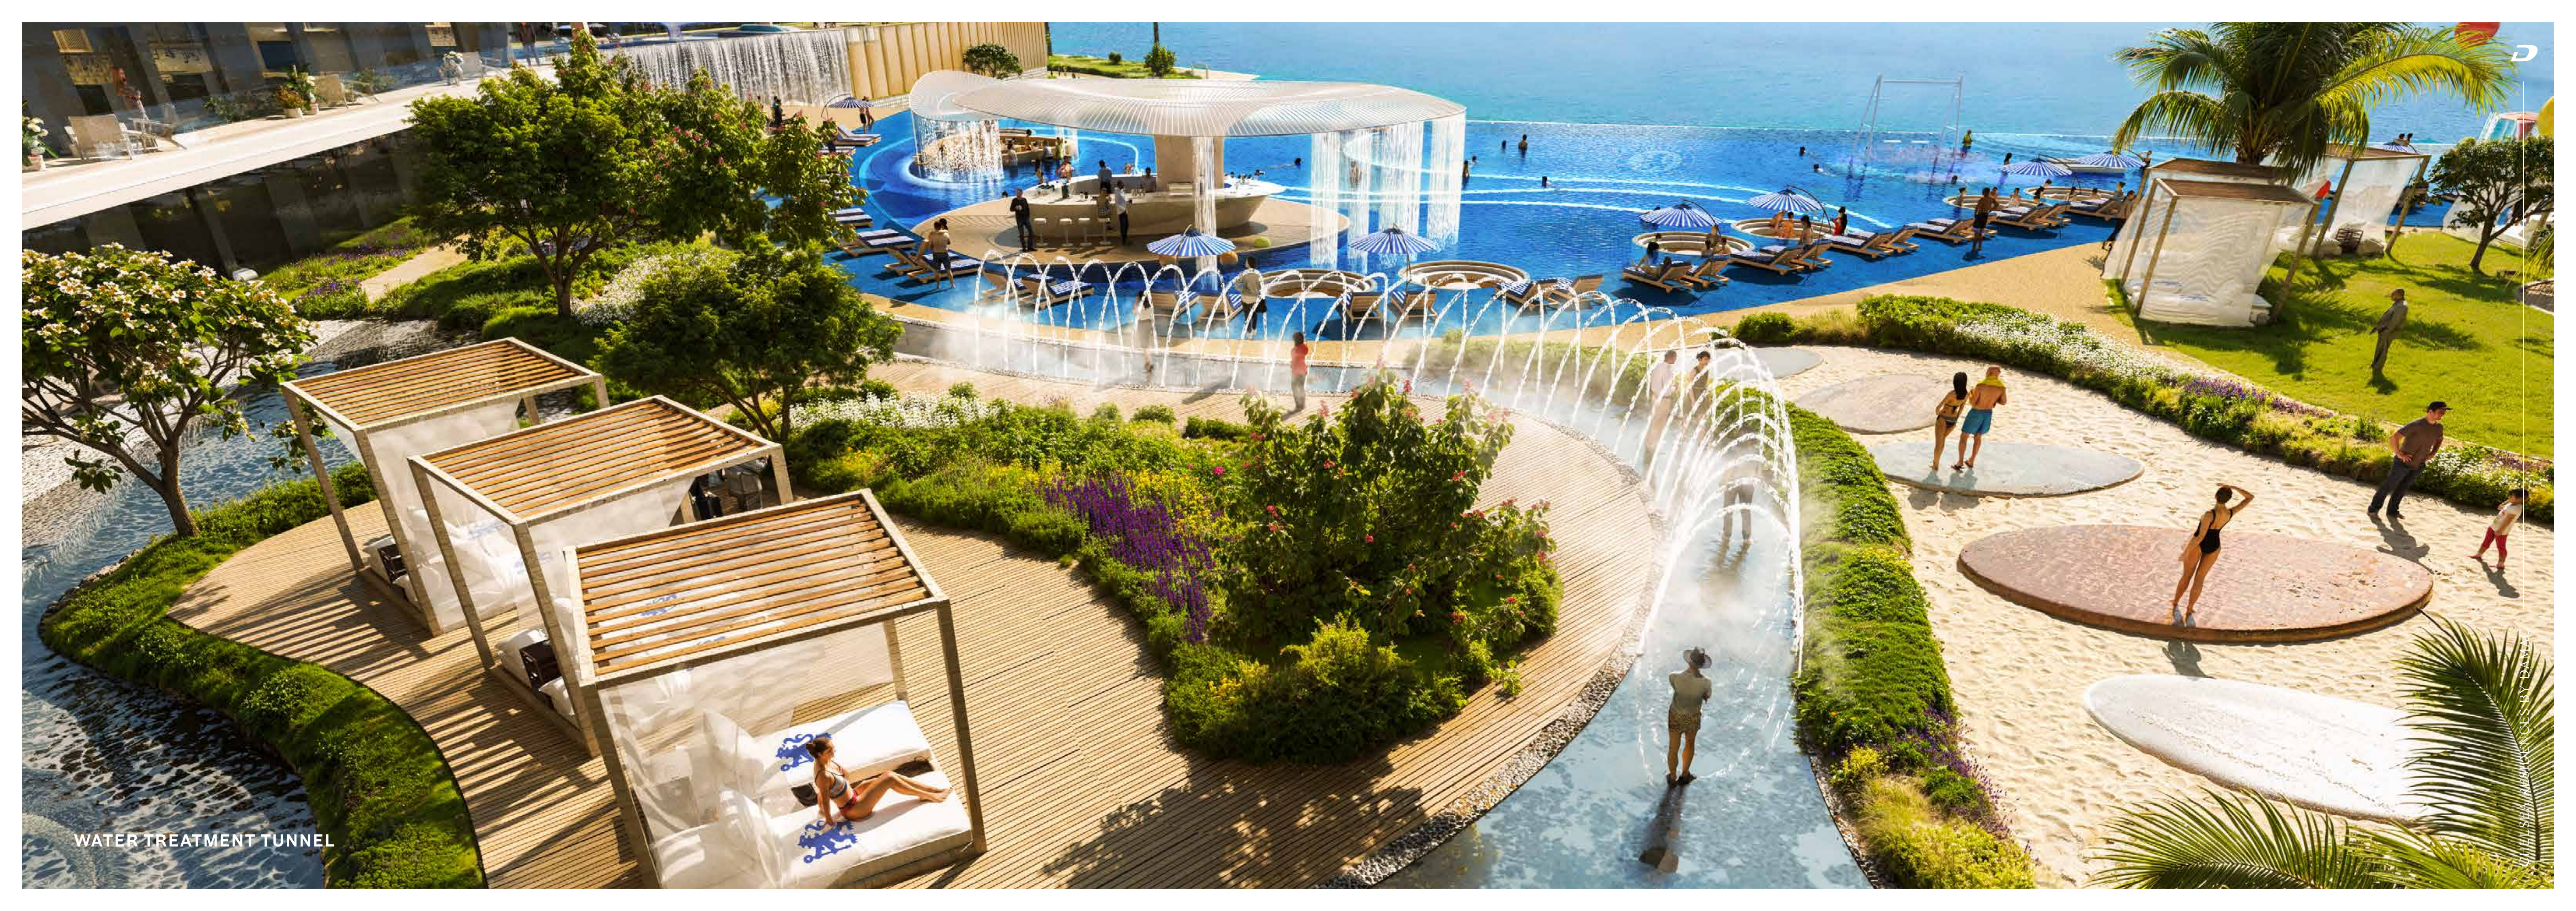

The development is deeply inspired by its waterfront environment...a sentiment that is echoed in one of its most vibrant amenities, the coral reef. Here, residents can swim in this colourful aquascape, or feel the wind in their hair as they flow on the above-water swing.

CORAL REEF

UNDERWATER-THEMED KIDS AREA

INDULGE IN

D

EVERY SENSE

Serene, sensorial and soothing, the wellness amenities cater to every whim. Each space is infused with the rituals of sky, land and sea to provide residents with unparalleled experiences without having to leave home.

Five Senses Grounding Path

Water Treatment Tunnel

Rain Therapy

Waterfall Sound Therapy

Tranquility Falls

Chelsea Blue Aquarium Lounge

Sensorial Corridors

Outdoor Halotherapy

WATER TREATMENT TUNNEL

© 2018 SPA RESOURCES BY DANIEL

CHELSEA SUNSET BAR

FOREST RELAXATION PODS

TRANQUILLITY FALLS

CHELSEA POWERHOUSE LOUNGE

FOR UNMATCHED

MATCHDAYS