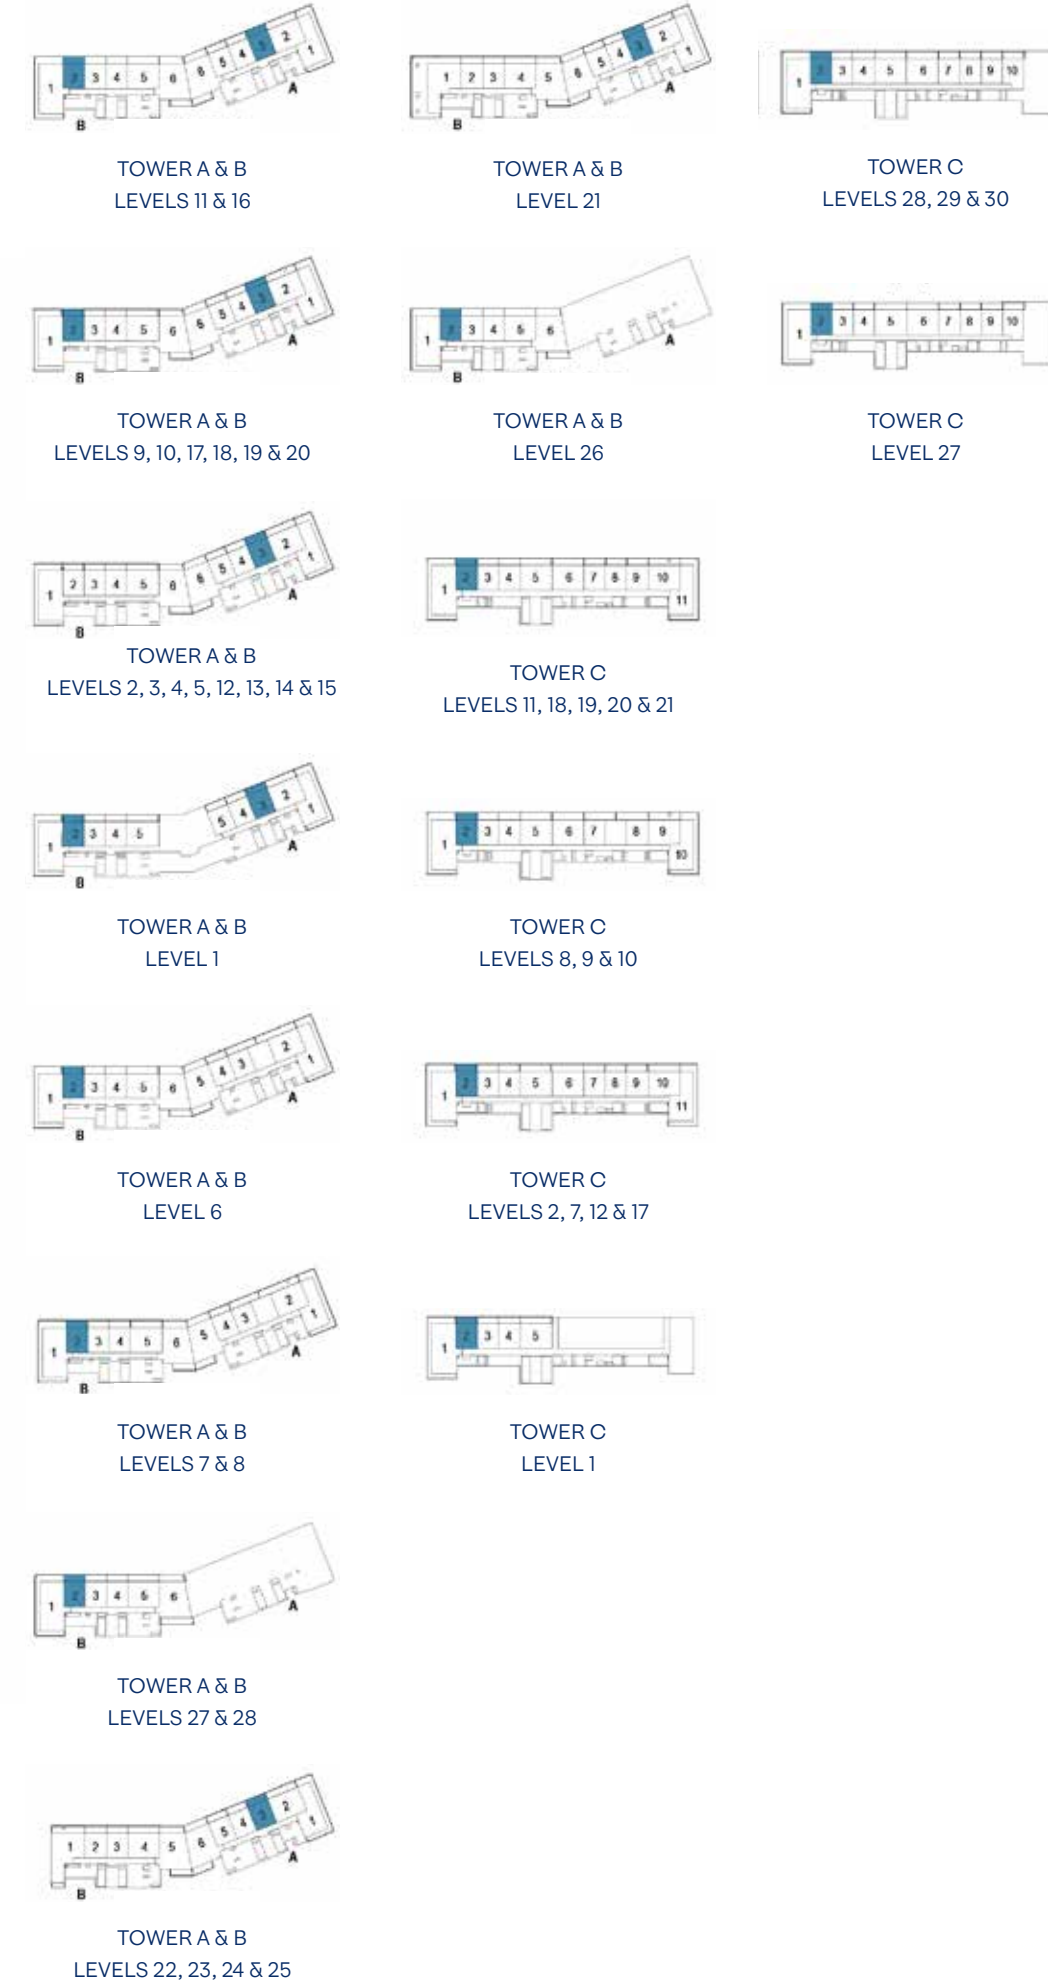

FEATURES

LIVING & DINING AREA	POWDER ROOM
SHOW KITCHEN	LAUNDRY
ENSUITE BEDROOM + WALK-IN	TERRACE