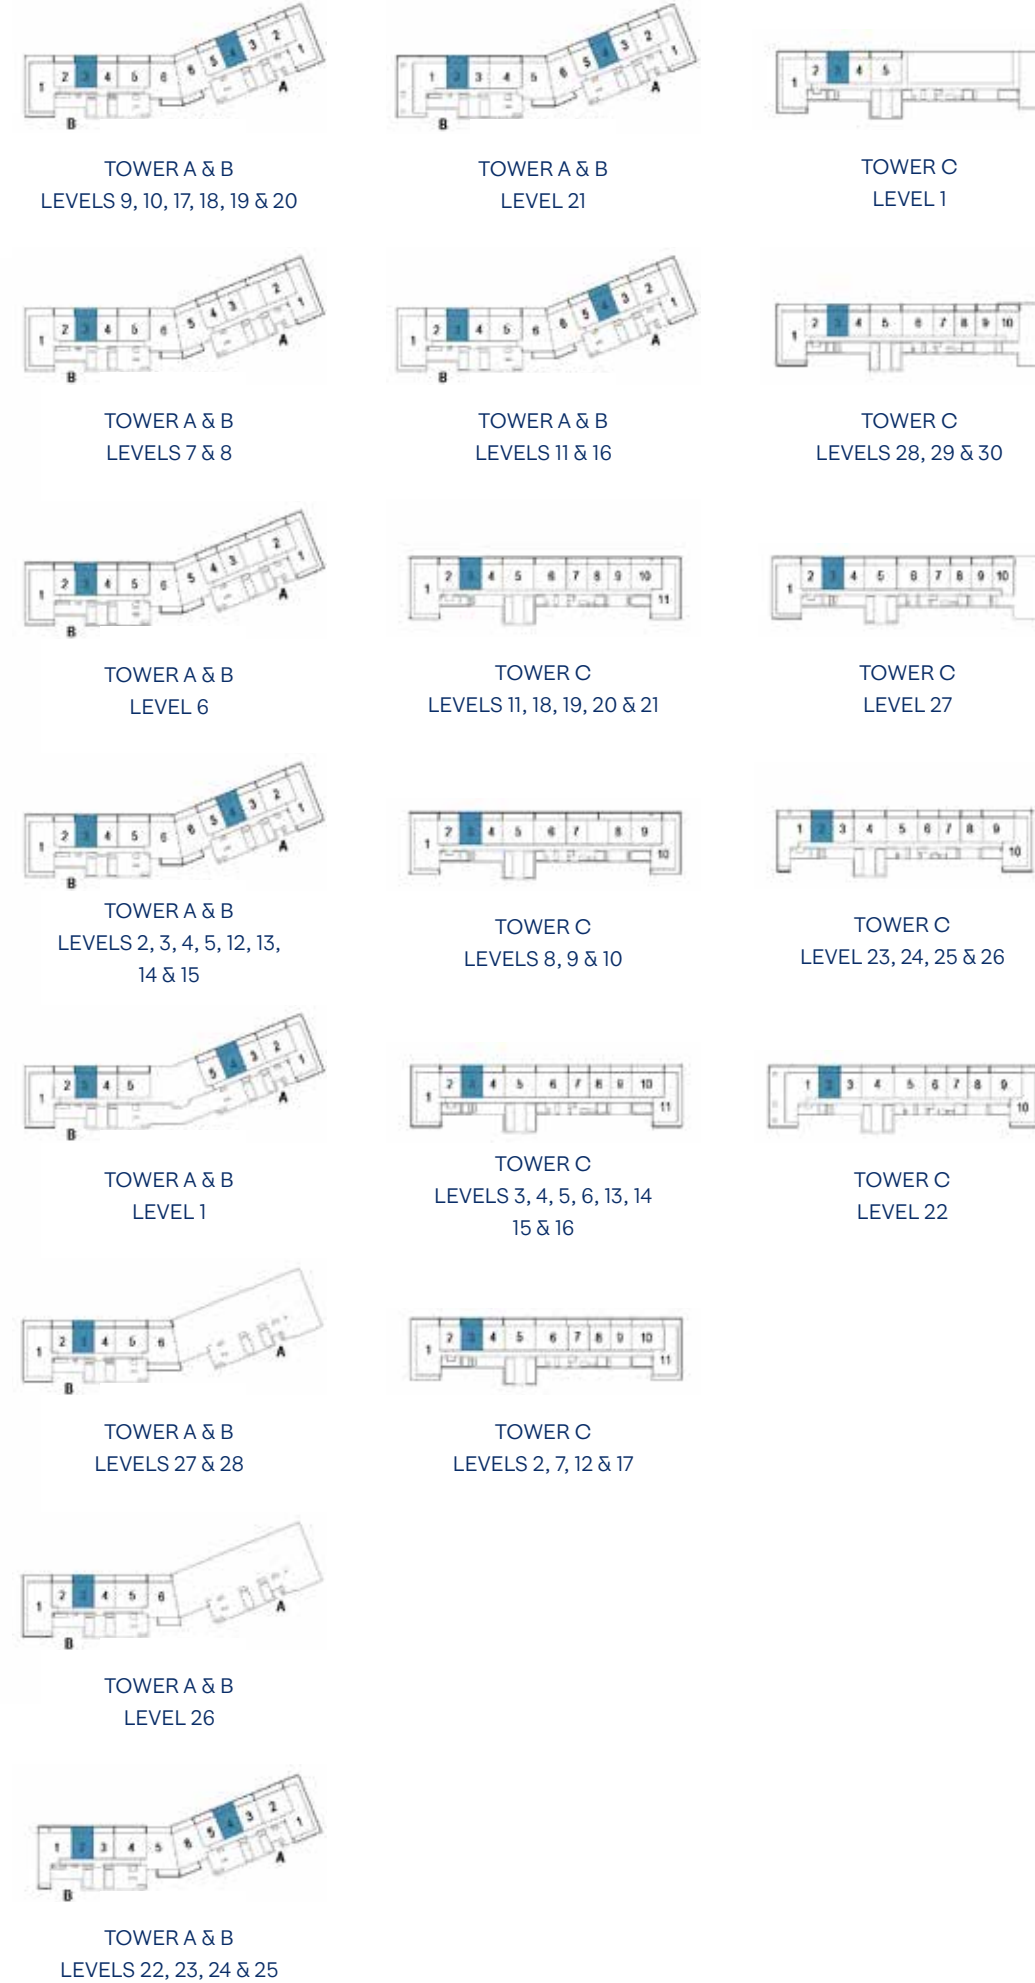

1

BEDROOM TYPE B1

FEATURES

- LIVING & DINING AREA
- SHOW KITCHEN
- ENSUITE BEDROOM + WALK-IN
- POWDER ROOM
- LAUNDRY
- TERRACE

1