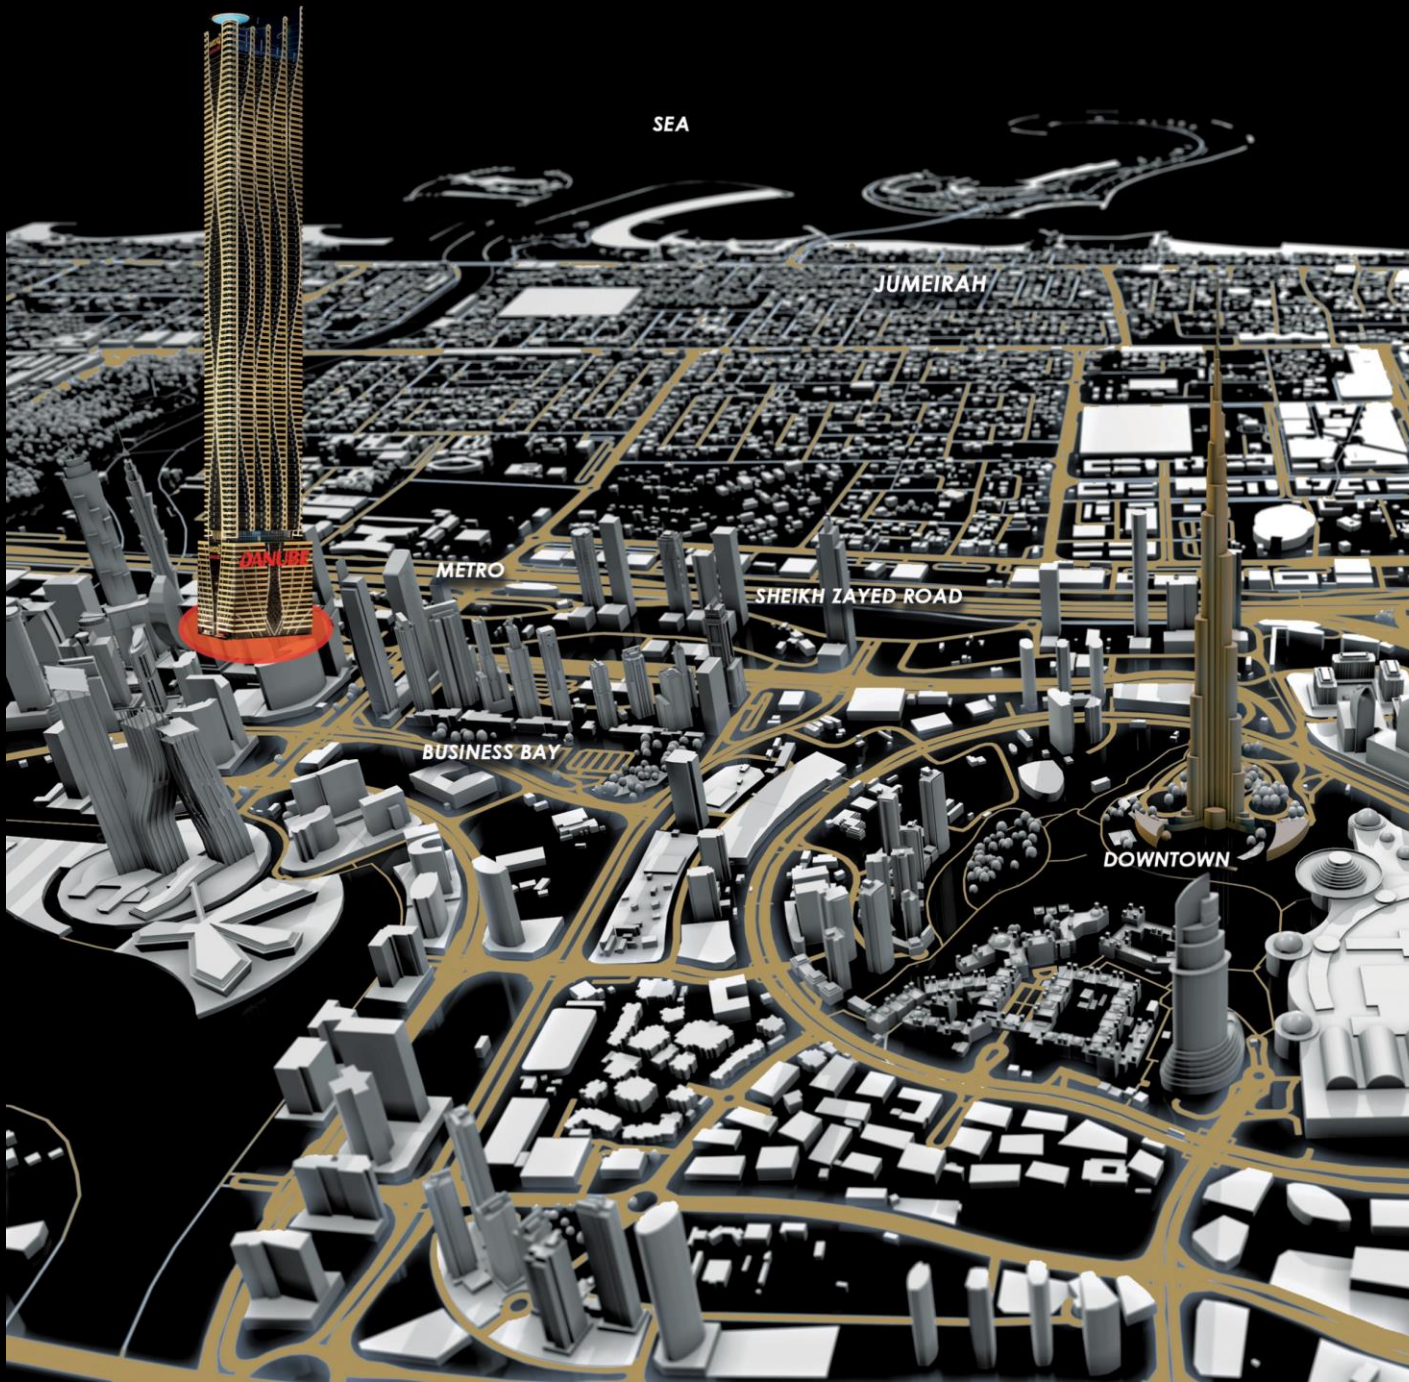

## DISTANCES

	Business Bay Canal	1 min
	Business Bay Metro	1 min
	Burj Khalifa	2 min
	Dubai Mall	3 min
	City Walk	5 min
	Museum of the Future	5 min
	Jumeirah Beach	7 min
	D - Marin Business Bay	8 min
	Dubai Frame	8 min
	Creek	15 min
	Mall of the Emirates	15 min
	Dubai International Airport	15 min
	Burj Al Arab	18 min
	Dubai Marina	20 min
	Palm Jumeirah	20 min