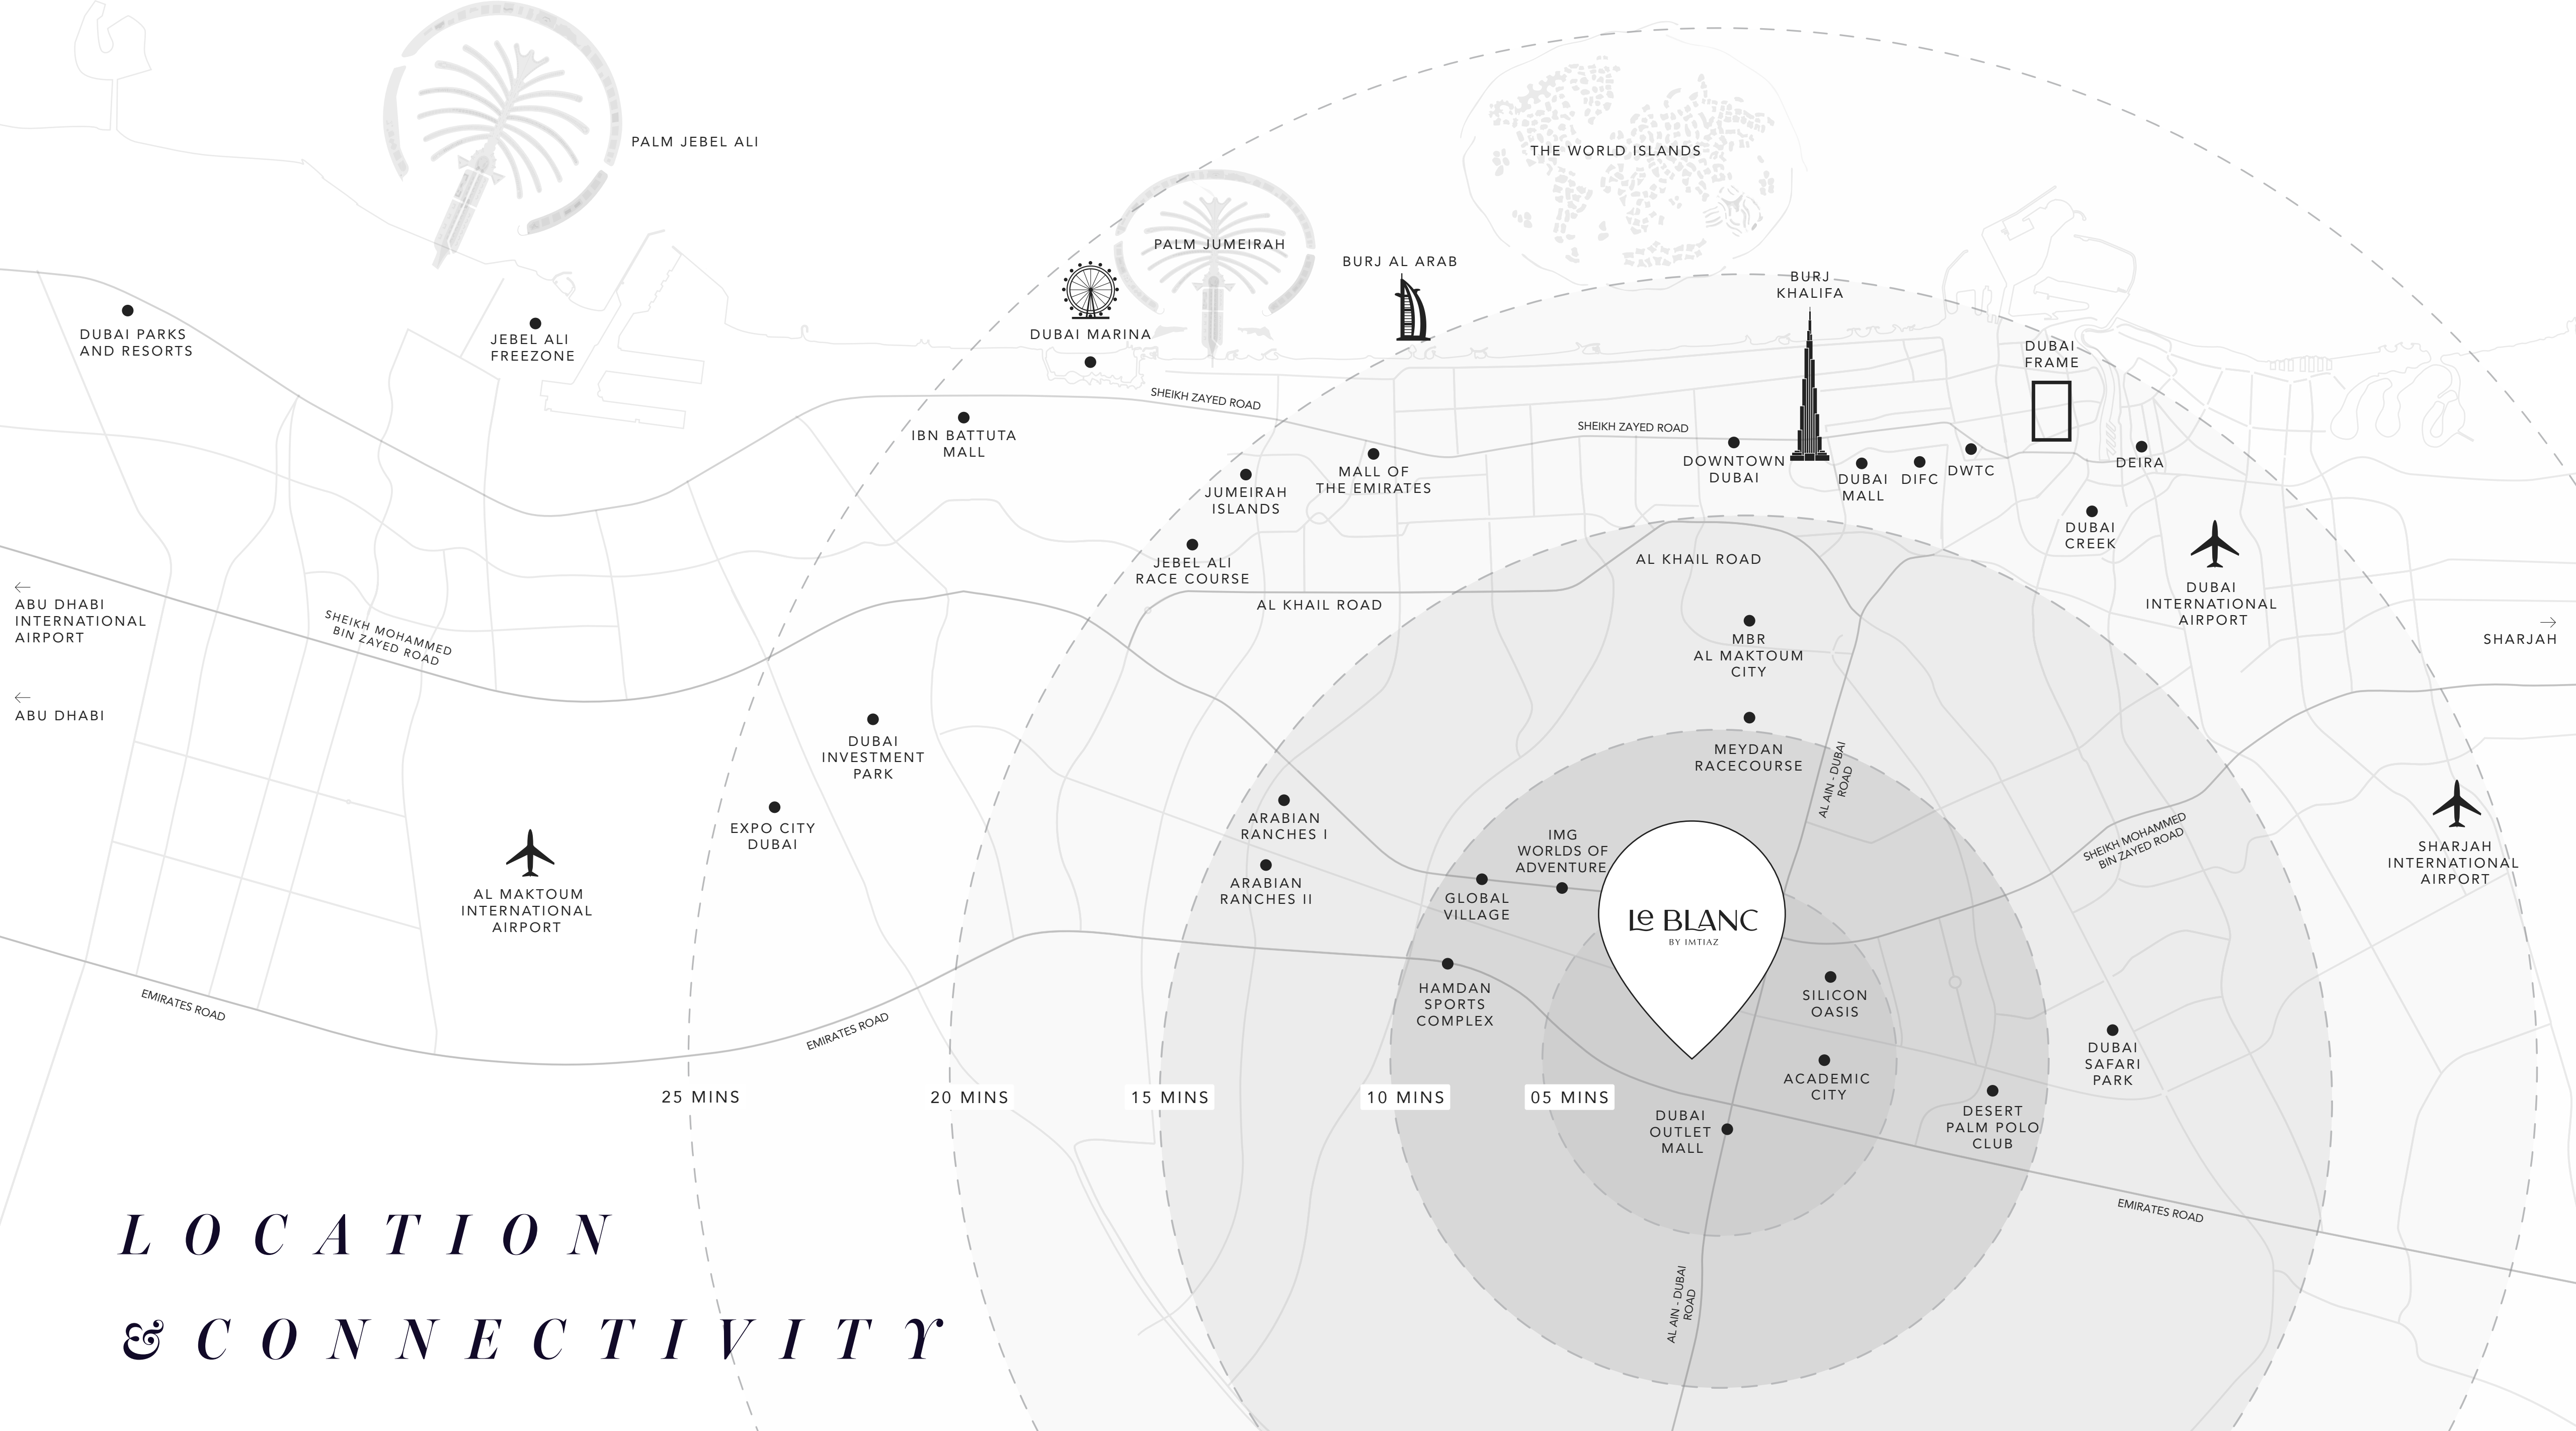

Le BLANC
BY IMTIAZ

IMTIAZ

W H I S P E R S

of T R A N Q U I L

L I V I N G

IMTIAZ

le BLANC
BY IMTIAZ

A woman with short, wavy brown hair and a serious expression stands in the center of the frame. She is wearing a black turtleneck top and a purple skirt with a wide, matching purple belt. She is positioned in front of a light blue arched doorway, which is flanked by heavy, dark purple curtains that are slightly parted. The lighting is dramatic, highlighting her face and the texture of her clothing against the deep purple background.

PALM JEBEL ALI

THE WORLD ISLANDS

PALM JUMEIRAH

BURJ AL ARAB

BURJ KHALIFA

DUBAI PARKS AND RESORTS

JEBEL ALI FREEZONE

DUBAI MARINA

MALL OF THE EMIRATES

DUBAI CREEK

DUBAI INTERNATIONAL AIRPORT

JEBEL ALI RACE COURSE

AL KHAIL ROAD

AL KHAIL ROAD

MBR AL MAKTOUM CITY

SHARJAH INTERNATIONAL AIRPORT

Le Blanc stretches toward the horizon, offering uninterrupted views of the city and sunset. It's an edge that melts into the horizon and a place to unwind.

*PURPOSE
BEHIND
EVERY
LINE*

LANDMARK OF DISTINCTION