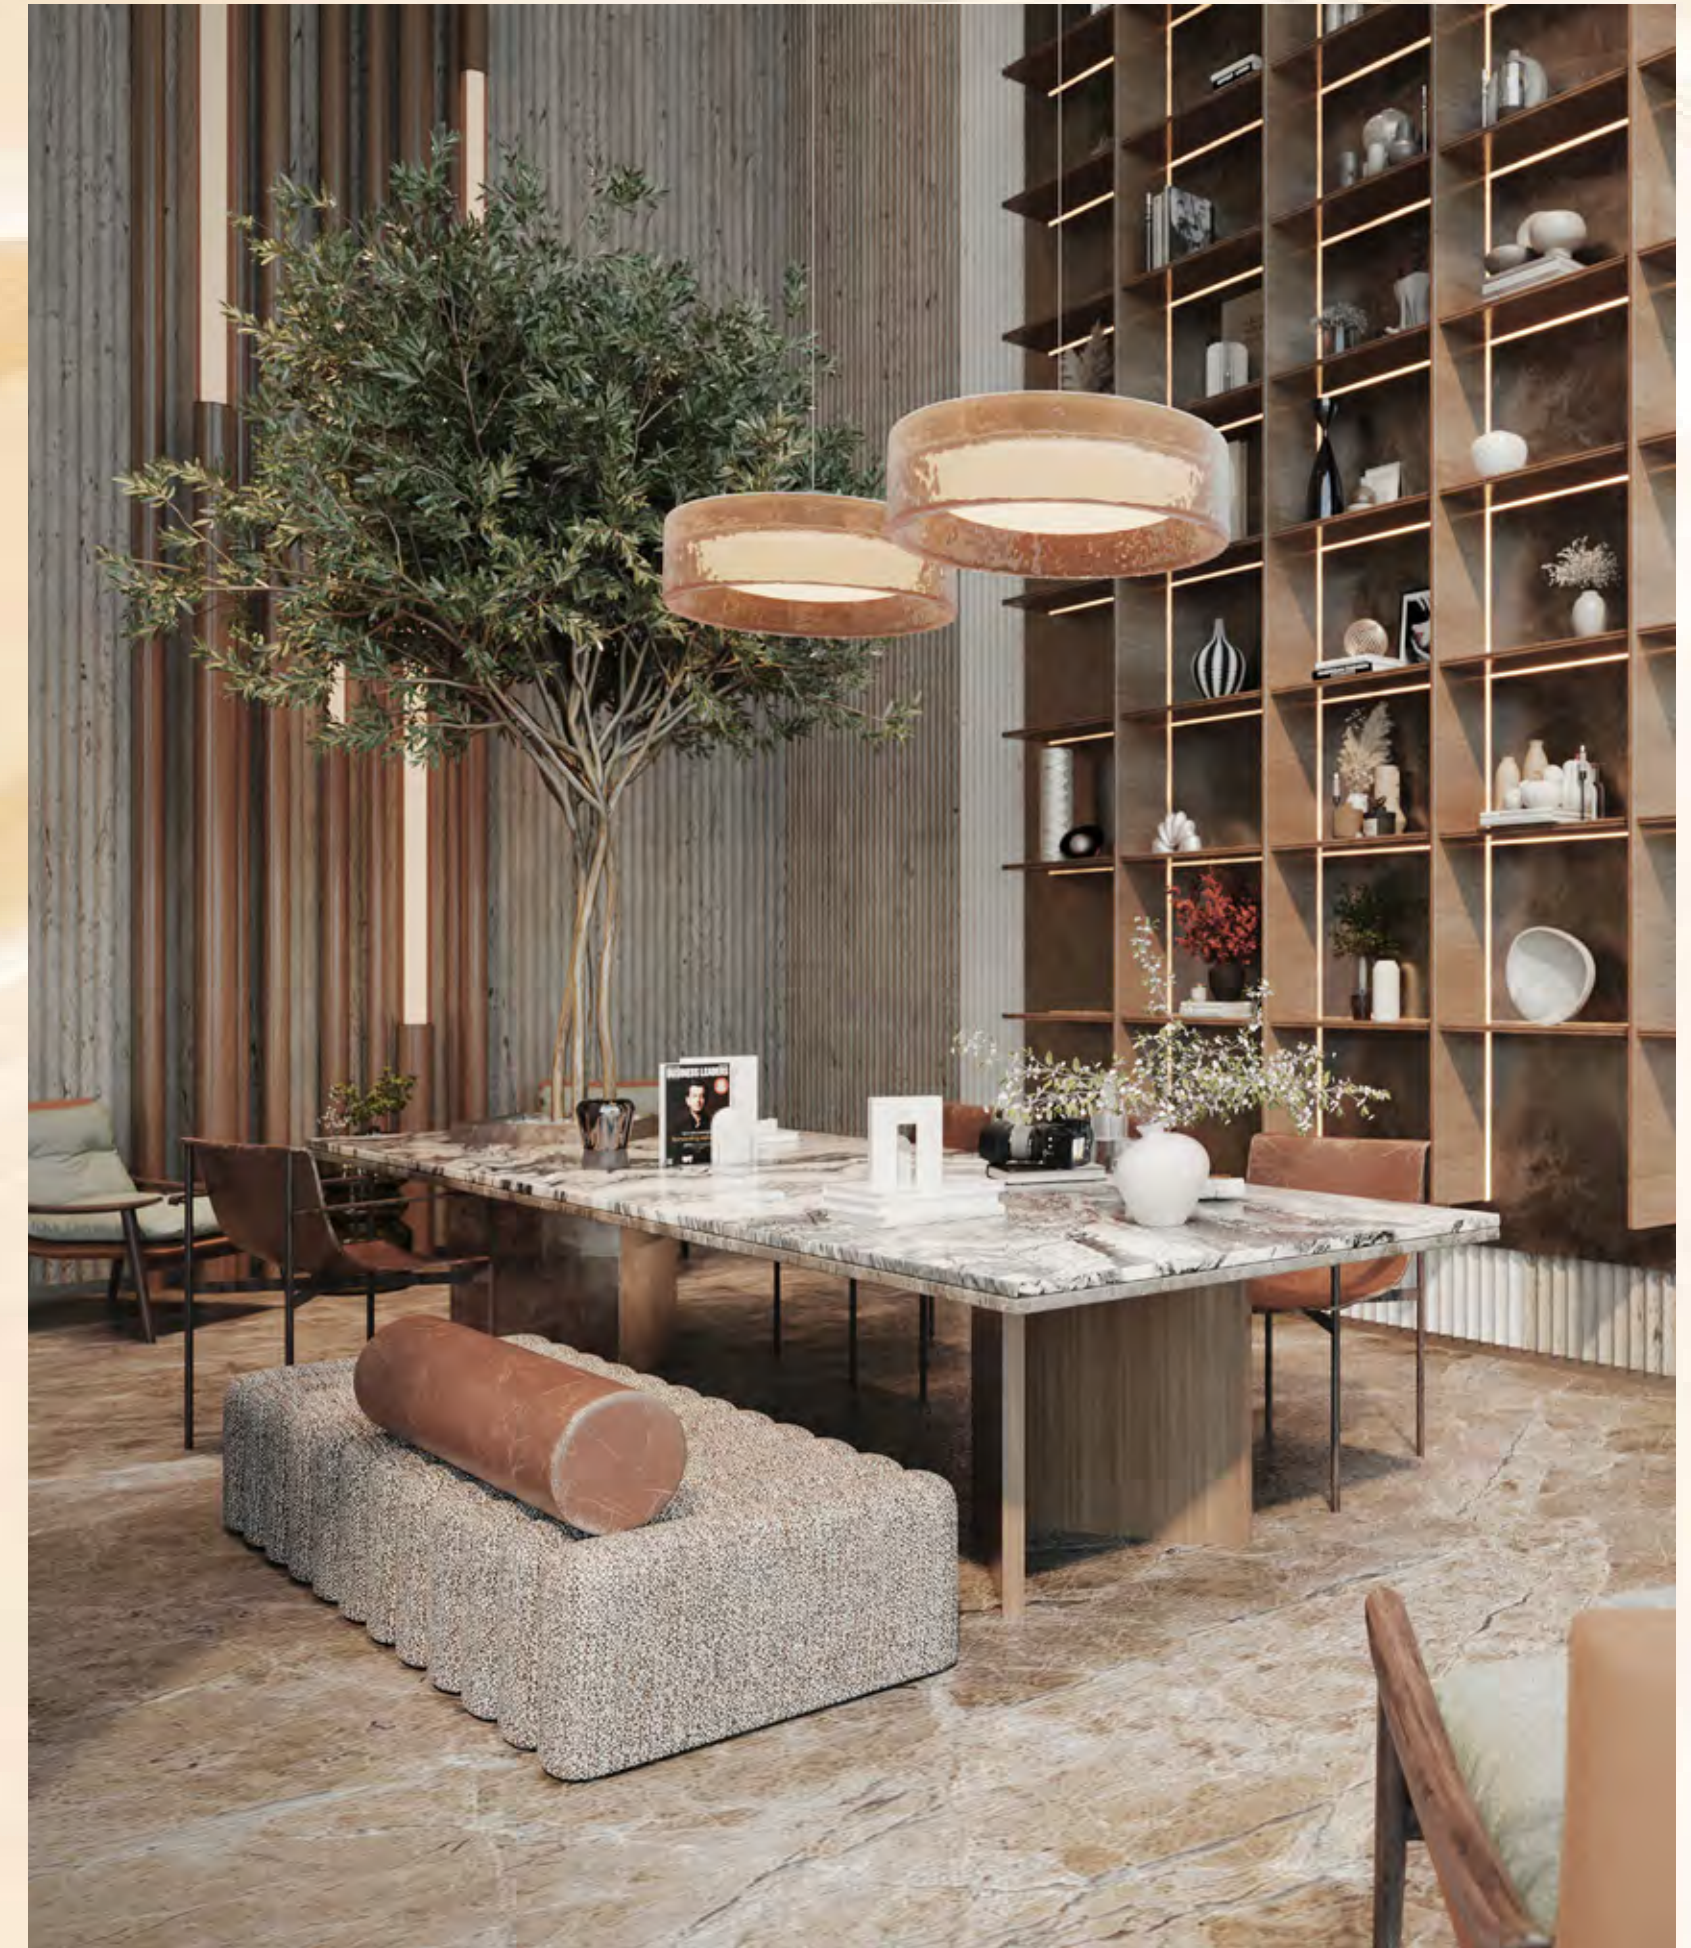

A photograph of a modern lounge interior. A woman in a light-colored dress and a man in a dark suit are sitting at a small table, facing each other and talking. They are in the center of a large, arched opening. The walls are covered in vertical wooden slats, and the lighting is warm and ambient. There are several armchairs and side tables around the room. A large tree is on the left side. The overall atmosphere is sophisticated and intimate.

## WHERE CONVERSATIONS FLOW

Sunset Bay Grand by Imtiaz is a social anchor, thoughtfully designed for connection and ease. Its warm textures and inviting lounges inspire shared moments and quiet conversations.