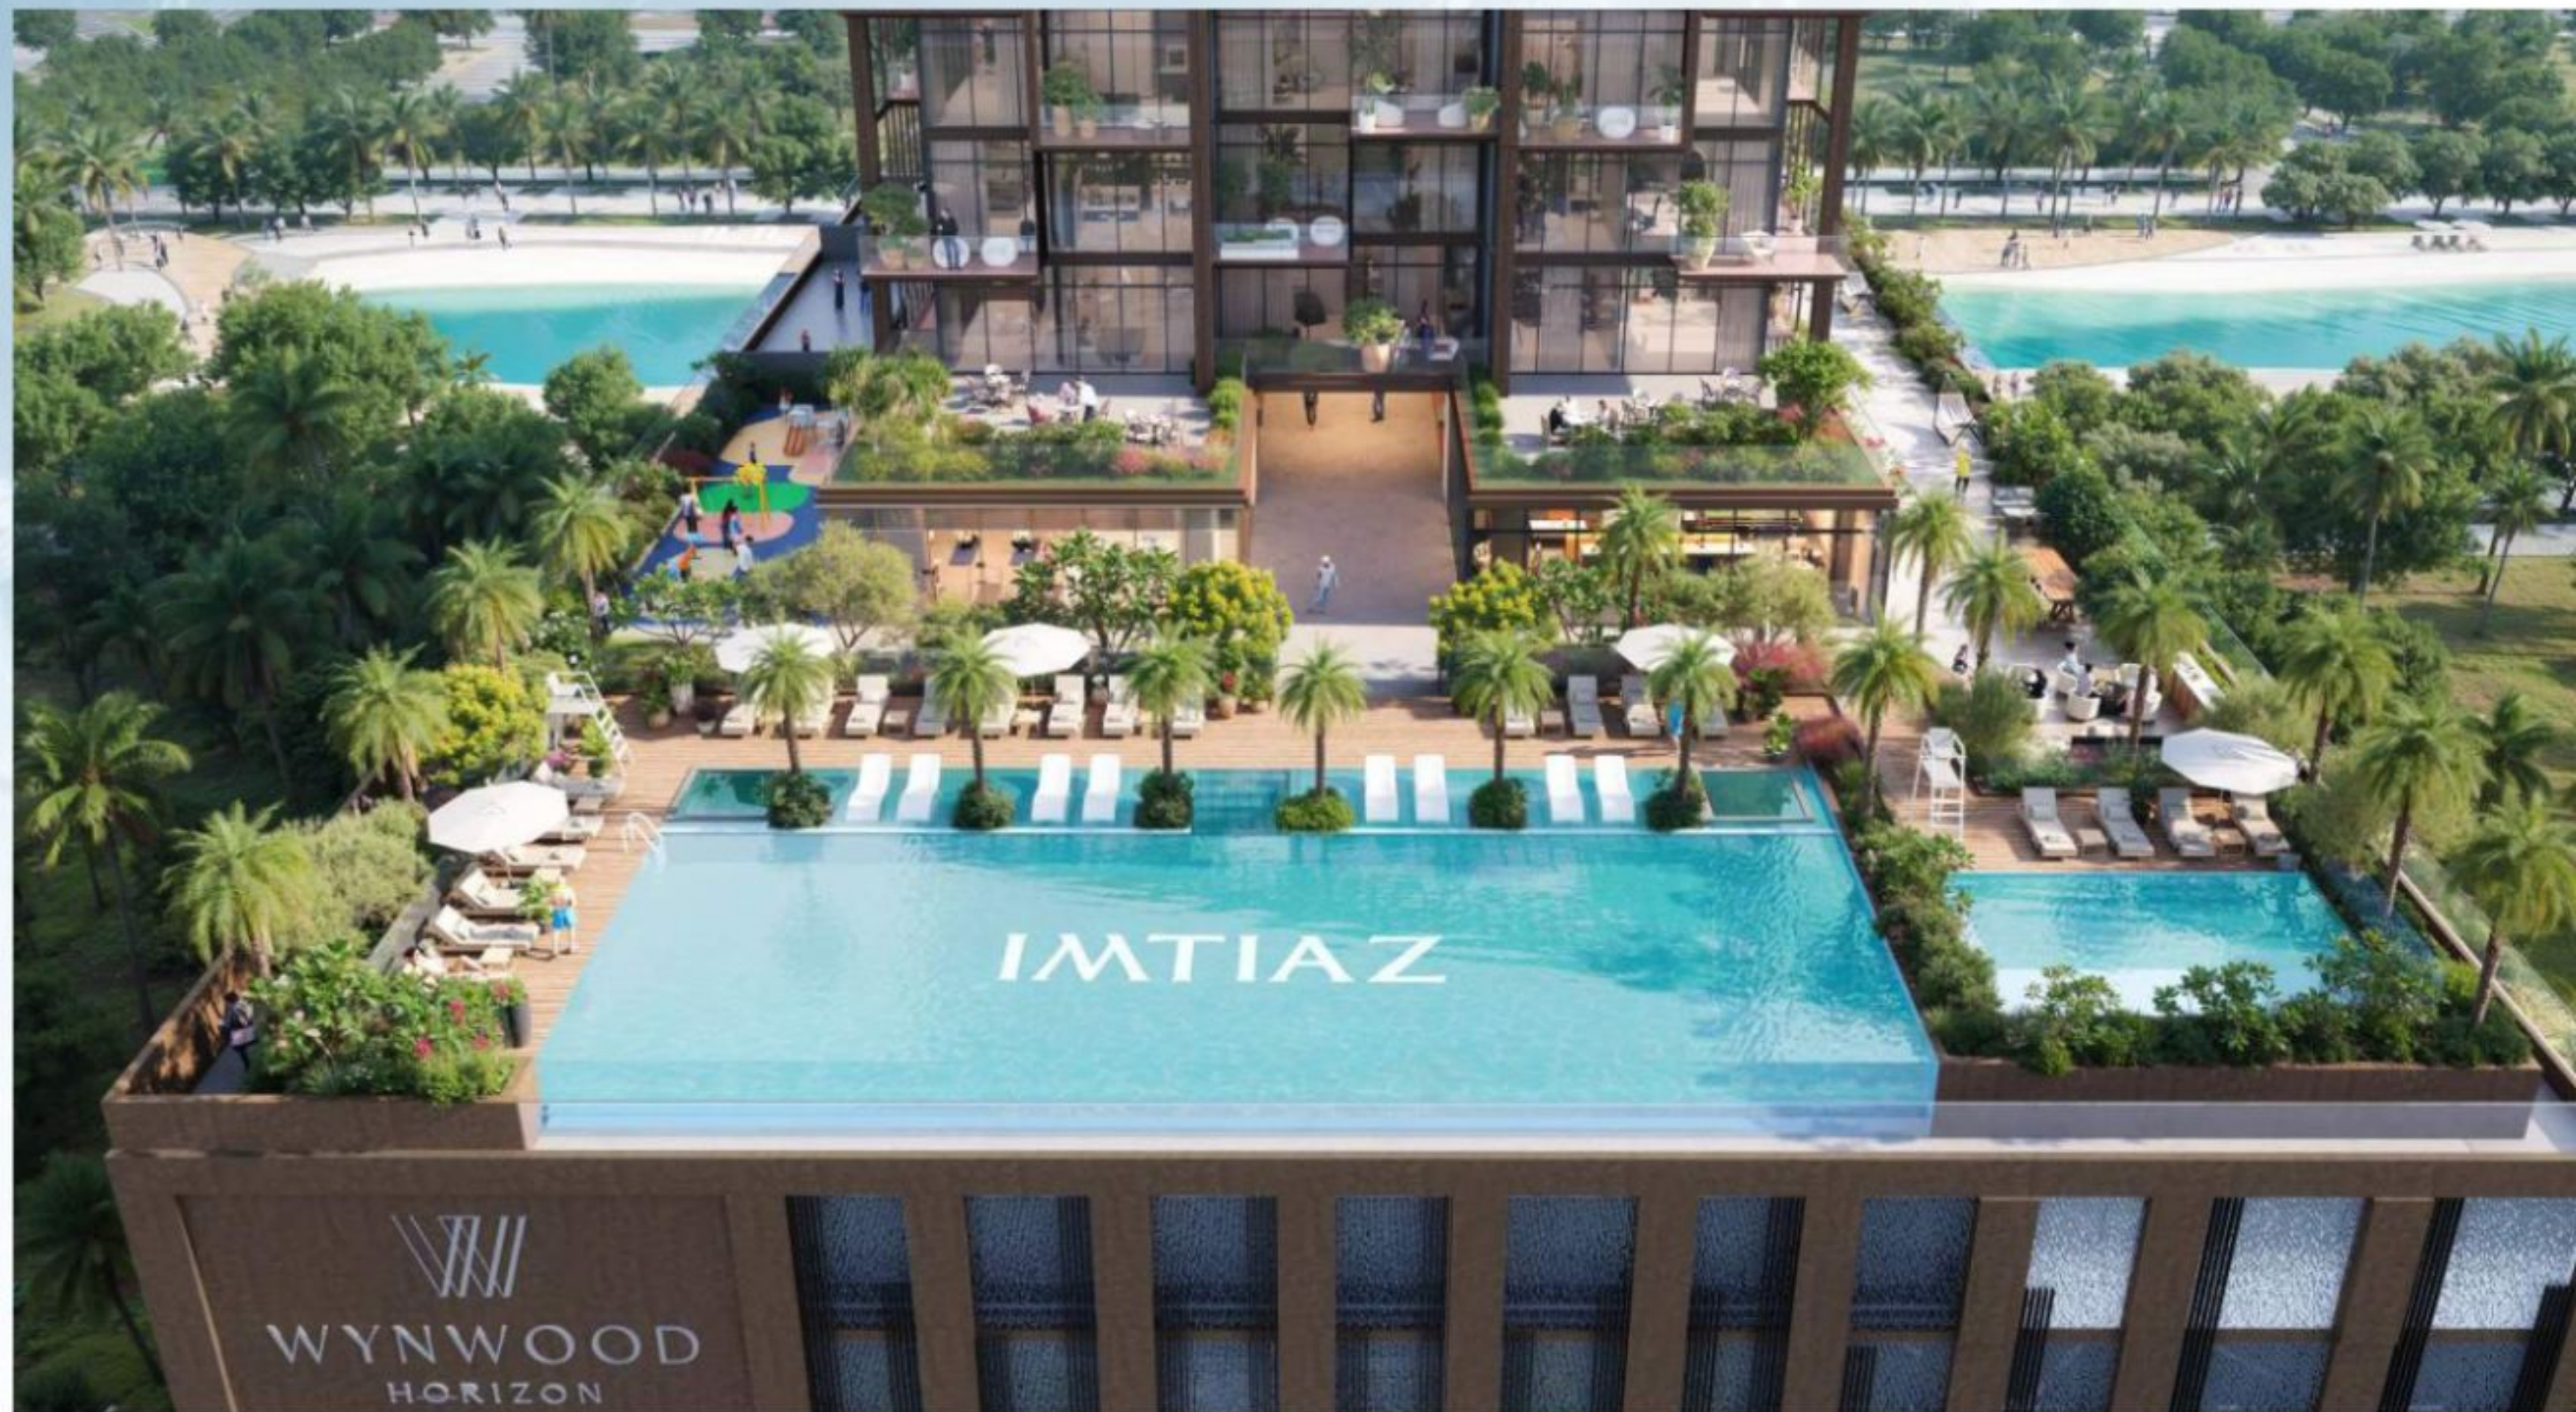

## *A Sanctuary by the Lagoon*

Bordering Wynwood Horizon, a Wildlife  
Sanctuary hosting nearly 450 species of flora and  
fauna, including 47 hectares of mangroves.

## *Four Crystal Lagoons*

Wynwood Horizon by Imtiaz is surrounded by four crystal lagoons, spanning 2 km lounge decks, cabanas, and invigorating leisure for residents.

Golden  
Shores  
Framed by  
*Urban Life*

A serene address offering swimmable  
crystal lagoons, sandy shores, and  
green Dubai's vibrant urban lifestyle.

## *Resort-Style Living*

Within the building, Wynwood Horizon offers an infinity pool with elegant sunken decks, creating serene spaces for relaxation and social gatherings.

*Everlasting  
Serenity*

Flow in sweeping views from the infinity pool, complete with sunken seating that invites you to relax, unwind, and enjoy tranquil moments above the city's vibrant energy.