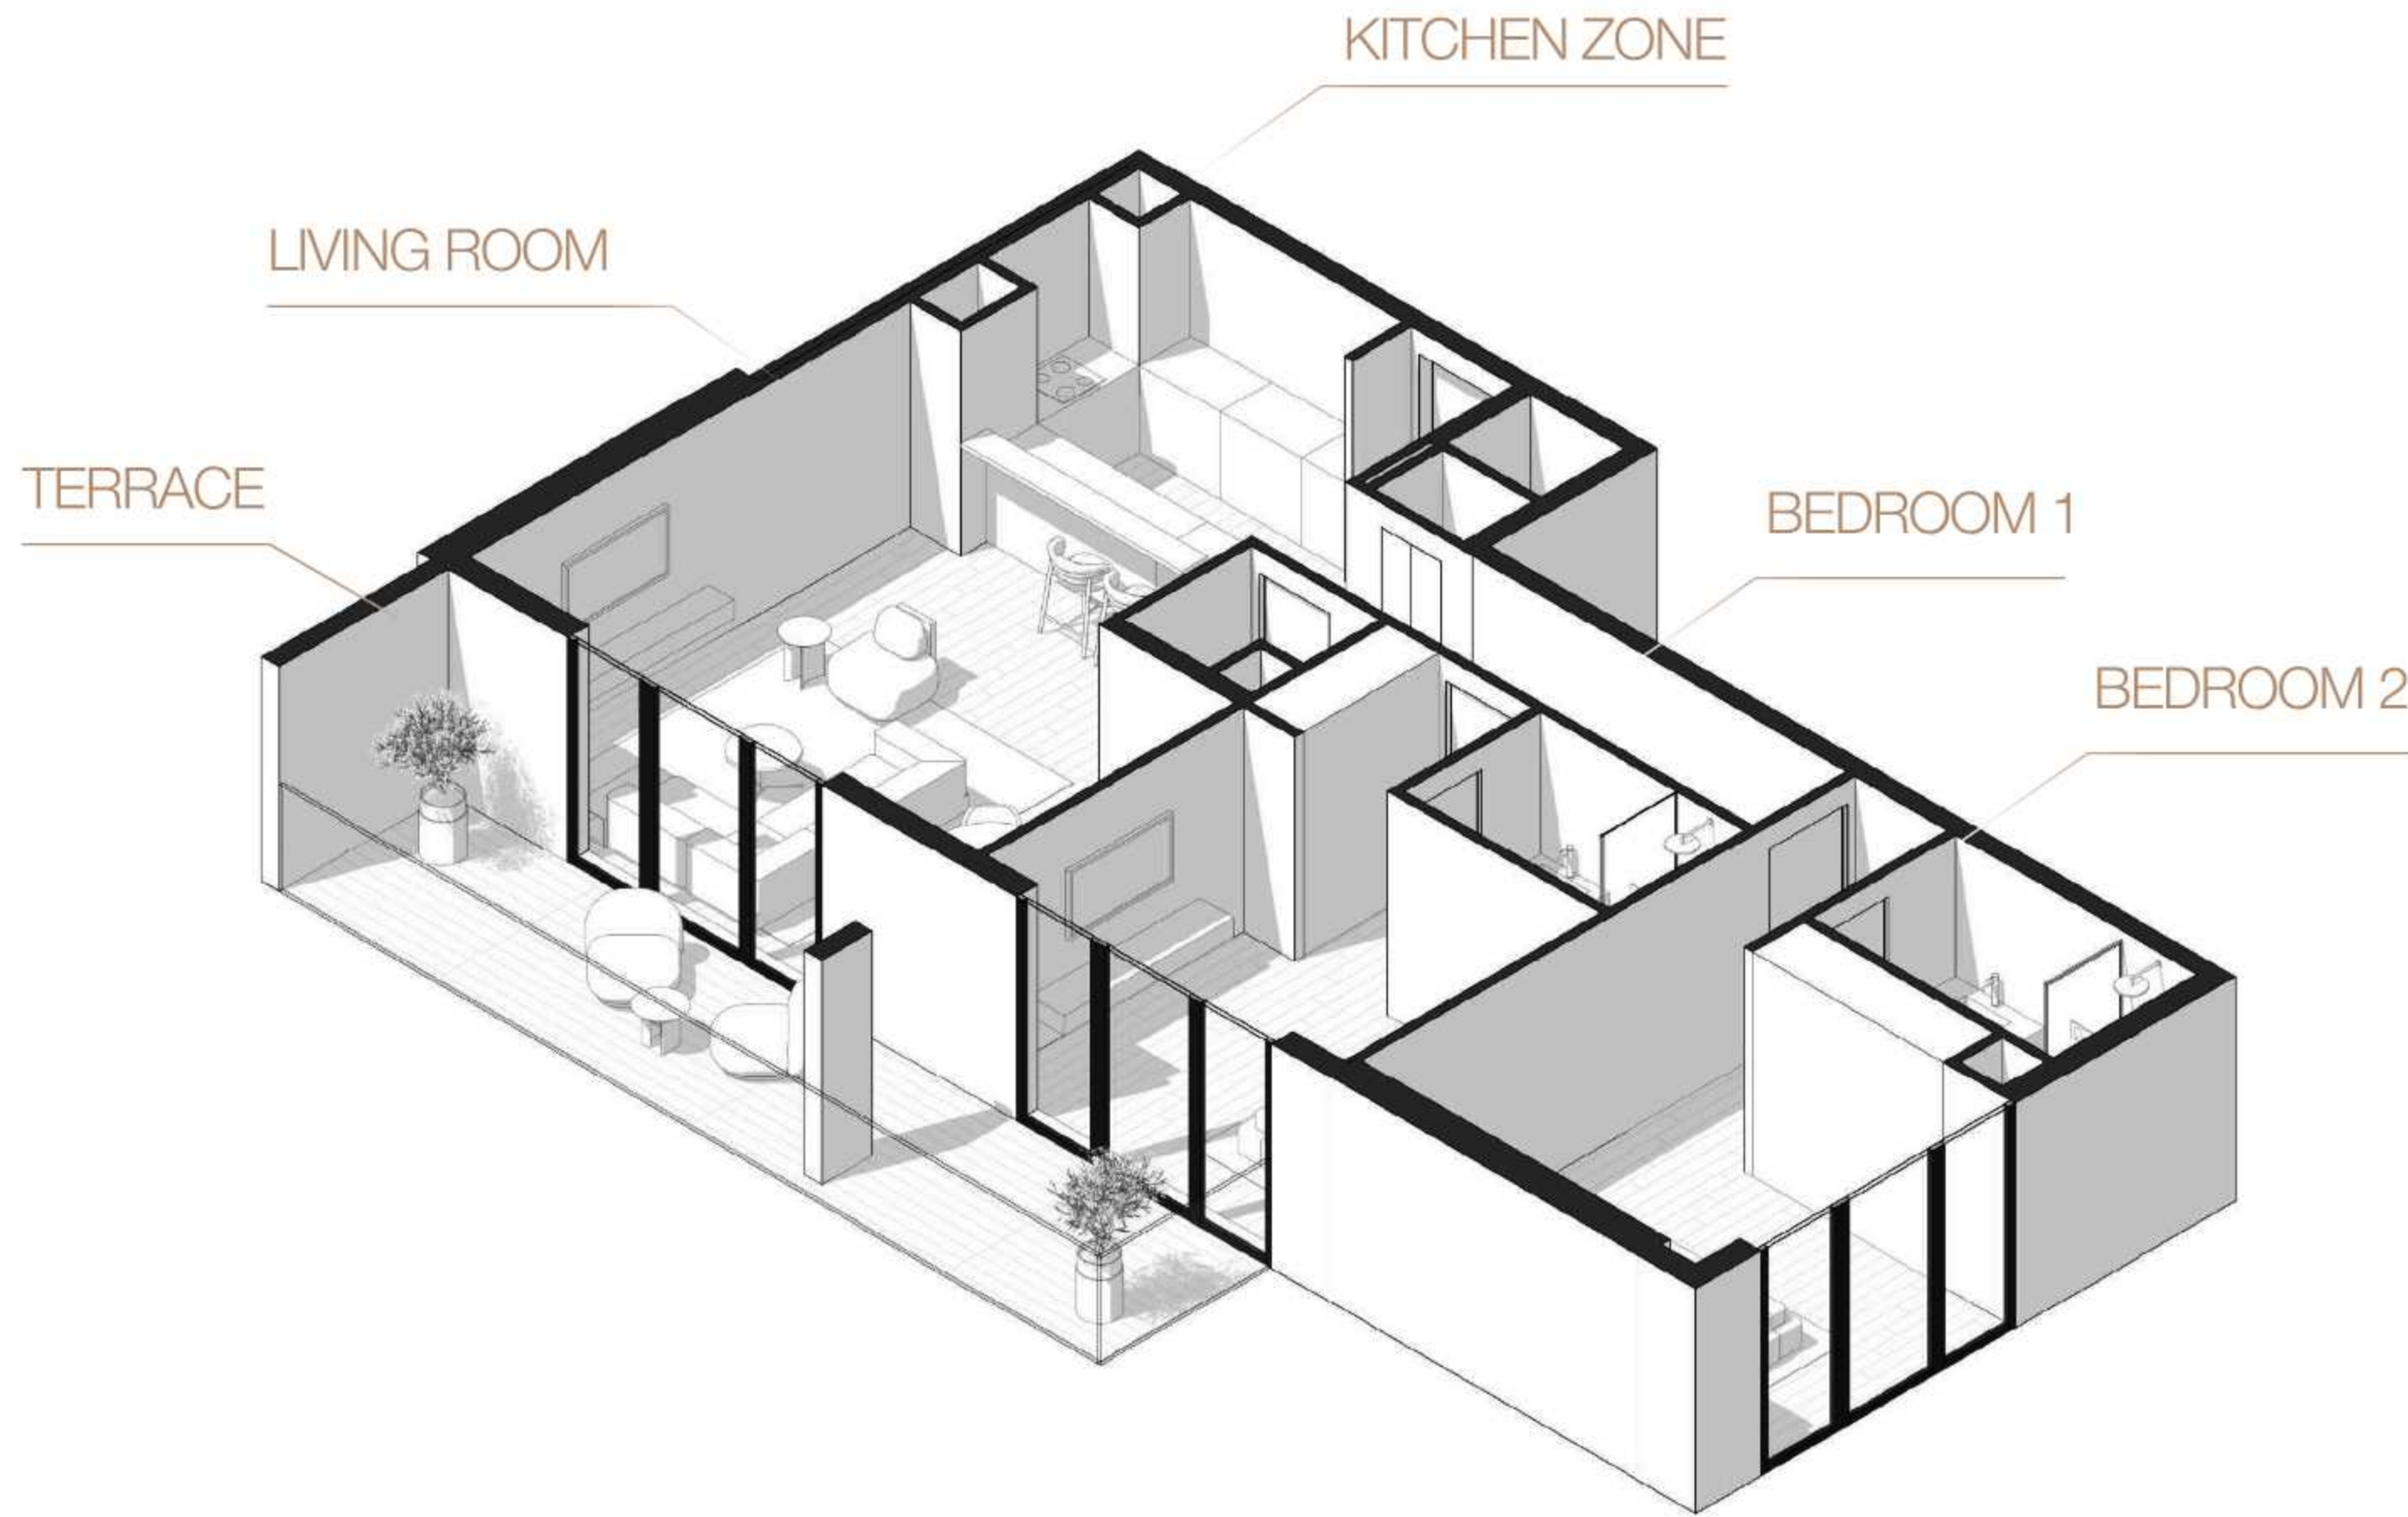

1WOOD Residence

FLOOR PLAN

STUDIO

1WOOD Residence

TOTAL AREA 439.60 SQ.FT

ONE BEDROOM

1WOOD Residence

TOTAL AREA 800,19 SQ.FT

TWO BEDROOM

1WOOD Residence

TOTAL AREA 1281,01 SQ.FT