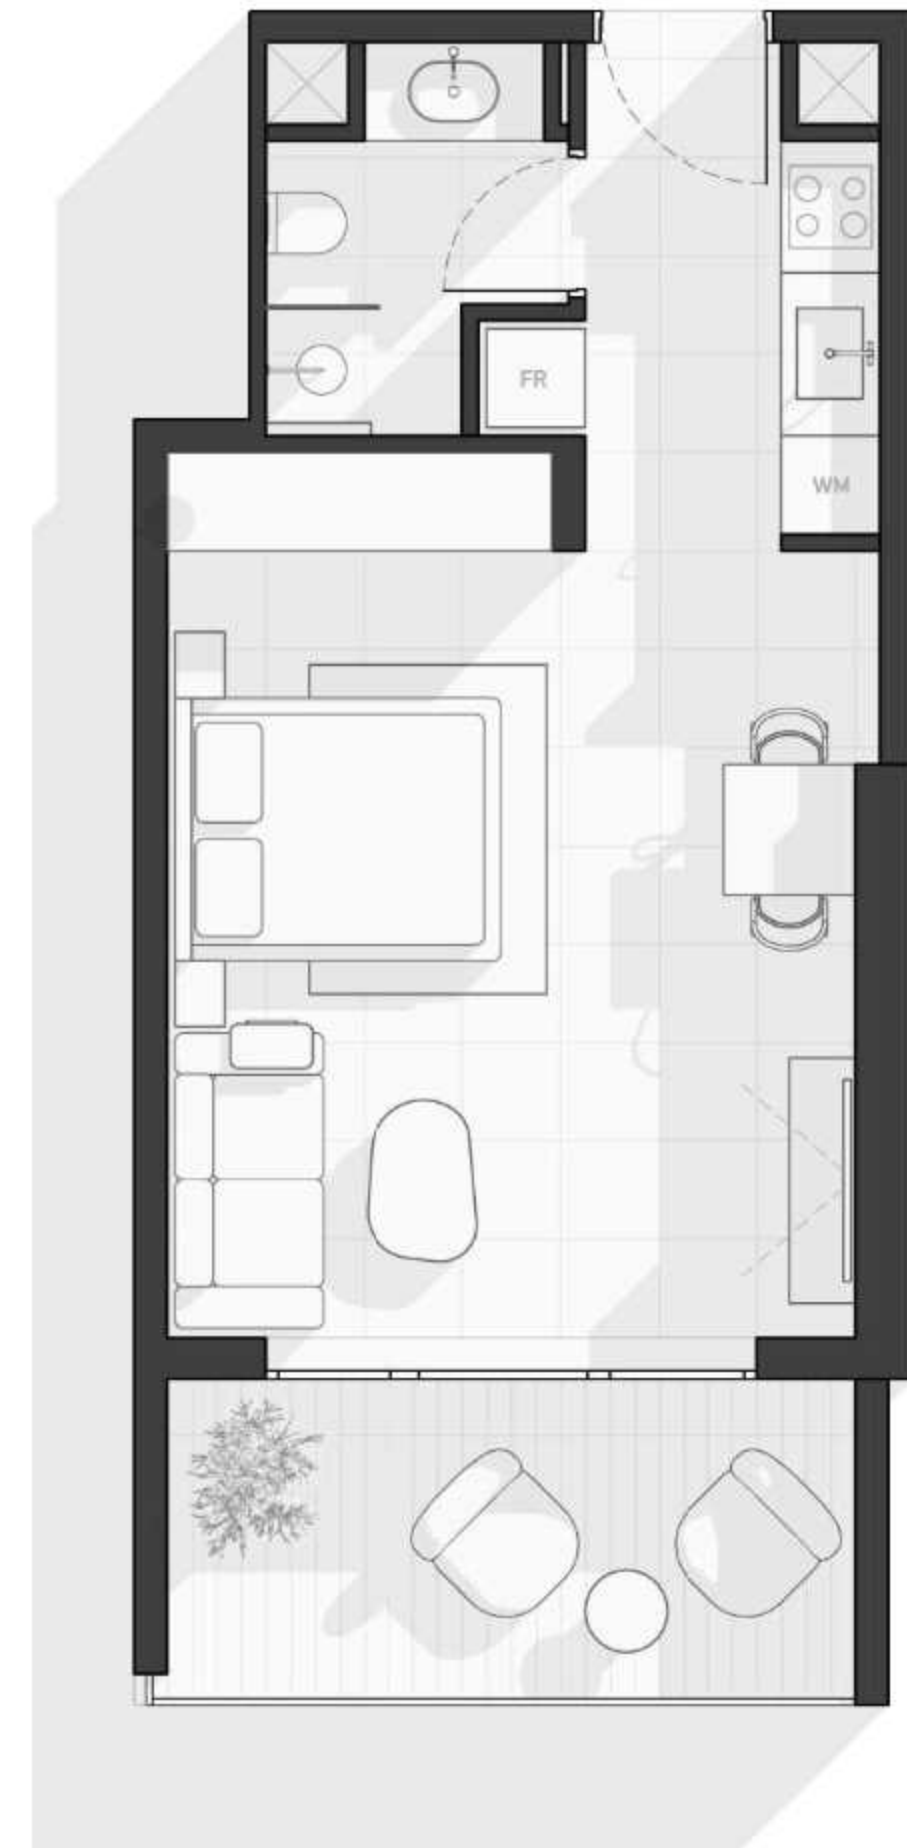

1WOOD Residence

FLOOR PLAN

STUDIO

1WOOD Residence

TOTAL AREA 439.60 SQ.FT

ONE BEDROOM

1WOOD Residence

TOTAL AREA 800,19 SQ.FT

TWO BEDROOM

1WOOD Residence

TOTAL AREA 1281,01 SQ.FT