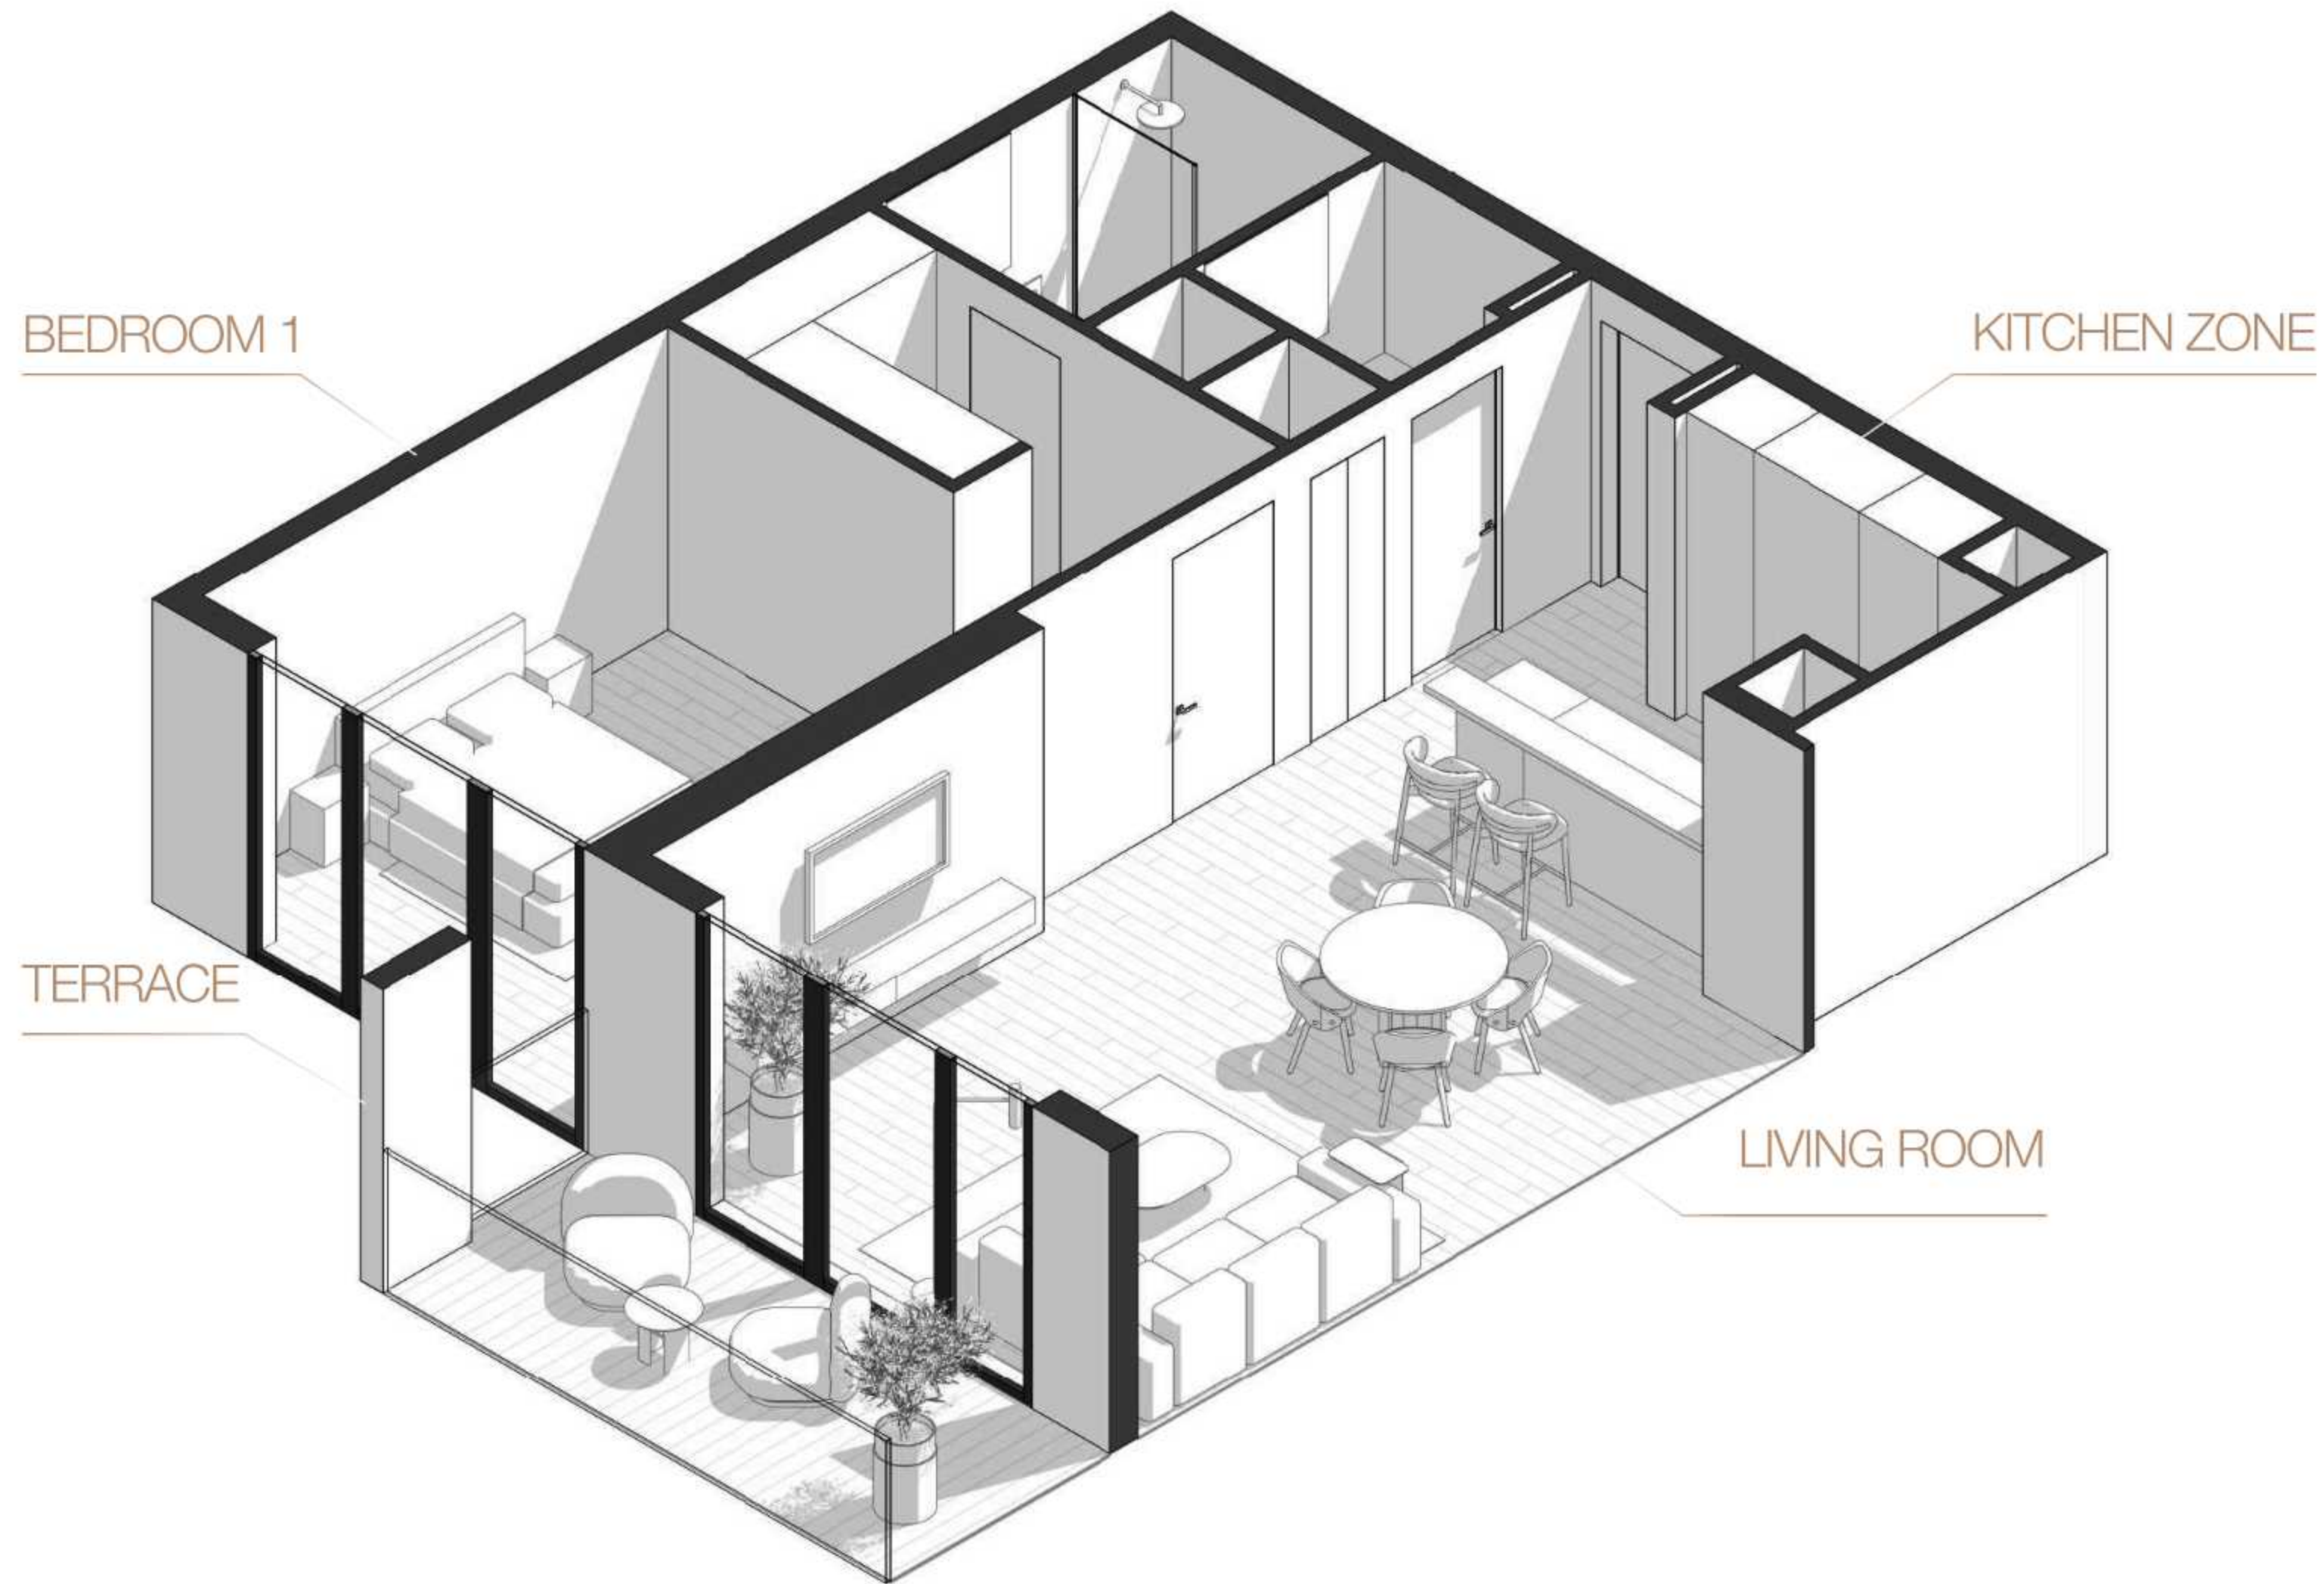

1WOOD Residence

FLOOR PLAN

STUDIO

1WOOD Residence

TOTAL AREA 439.60 SQ.FT

ONE BEDROOM

1WOOD Residence

TOTAL AREA 800,19 SQ.FT

TWO BEDROOM

1WOOD Residence

TOTAL AREA 1281,01 SQ.FT