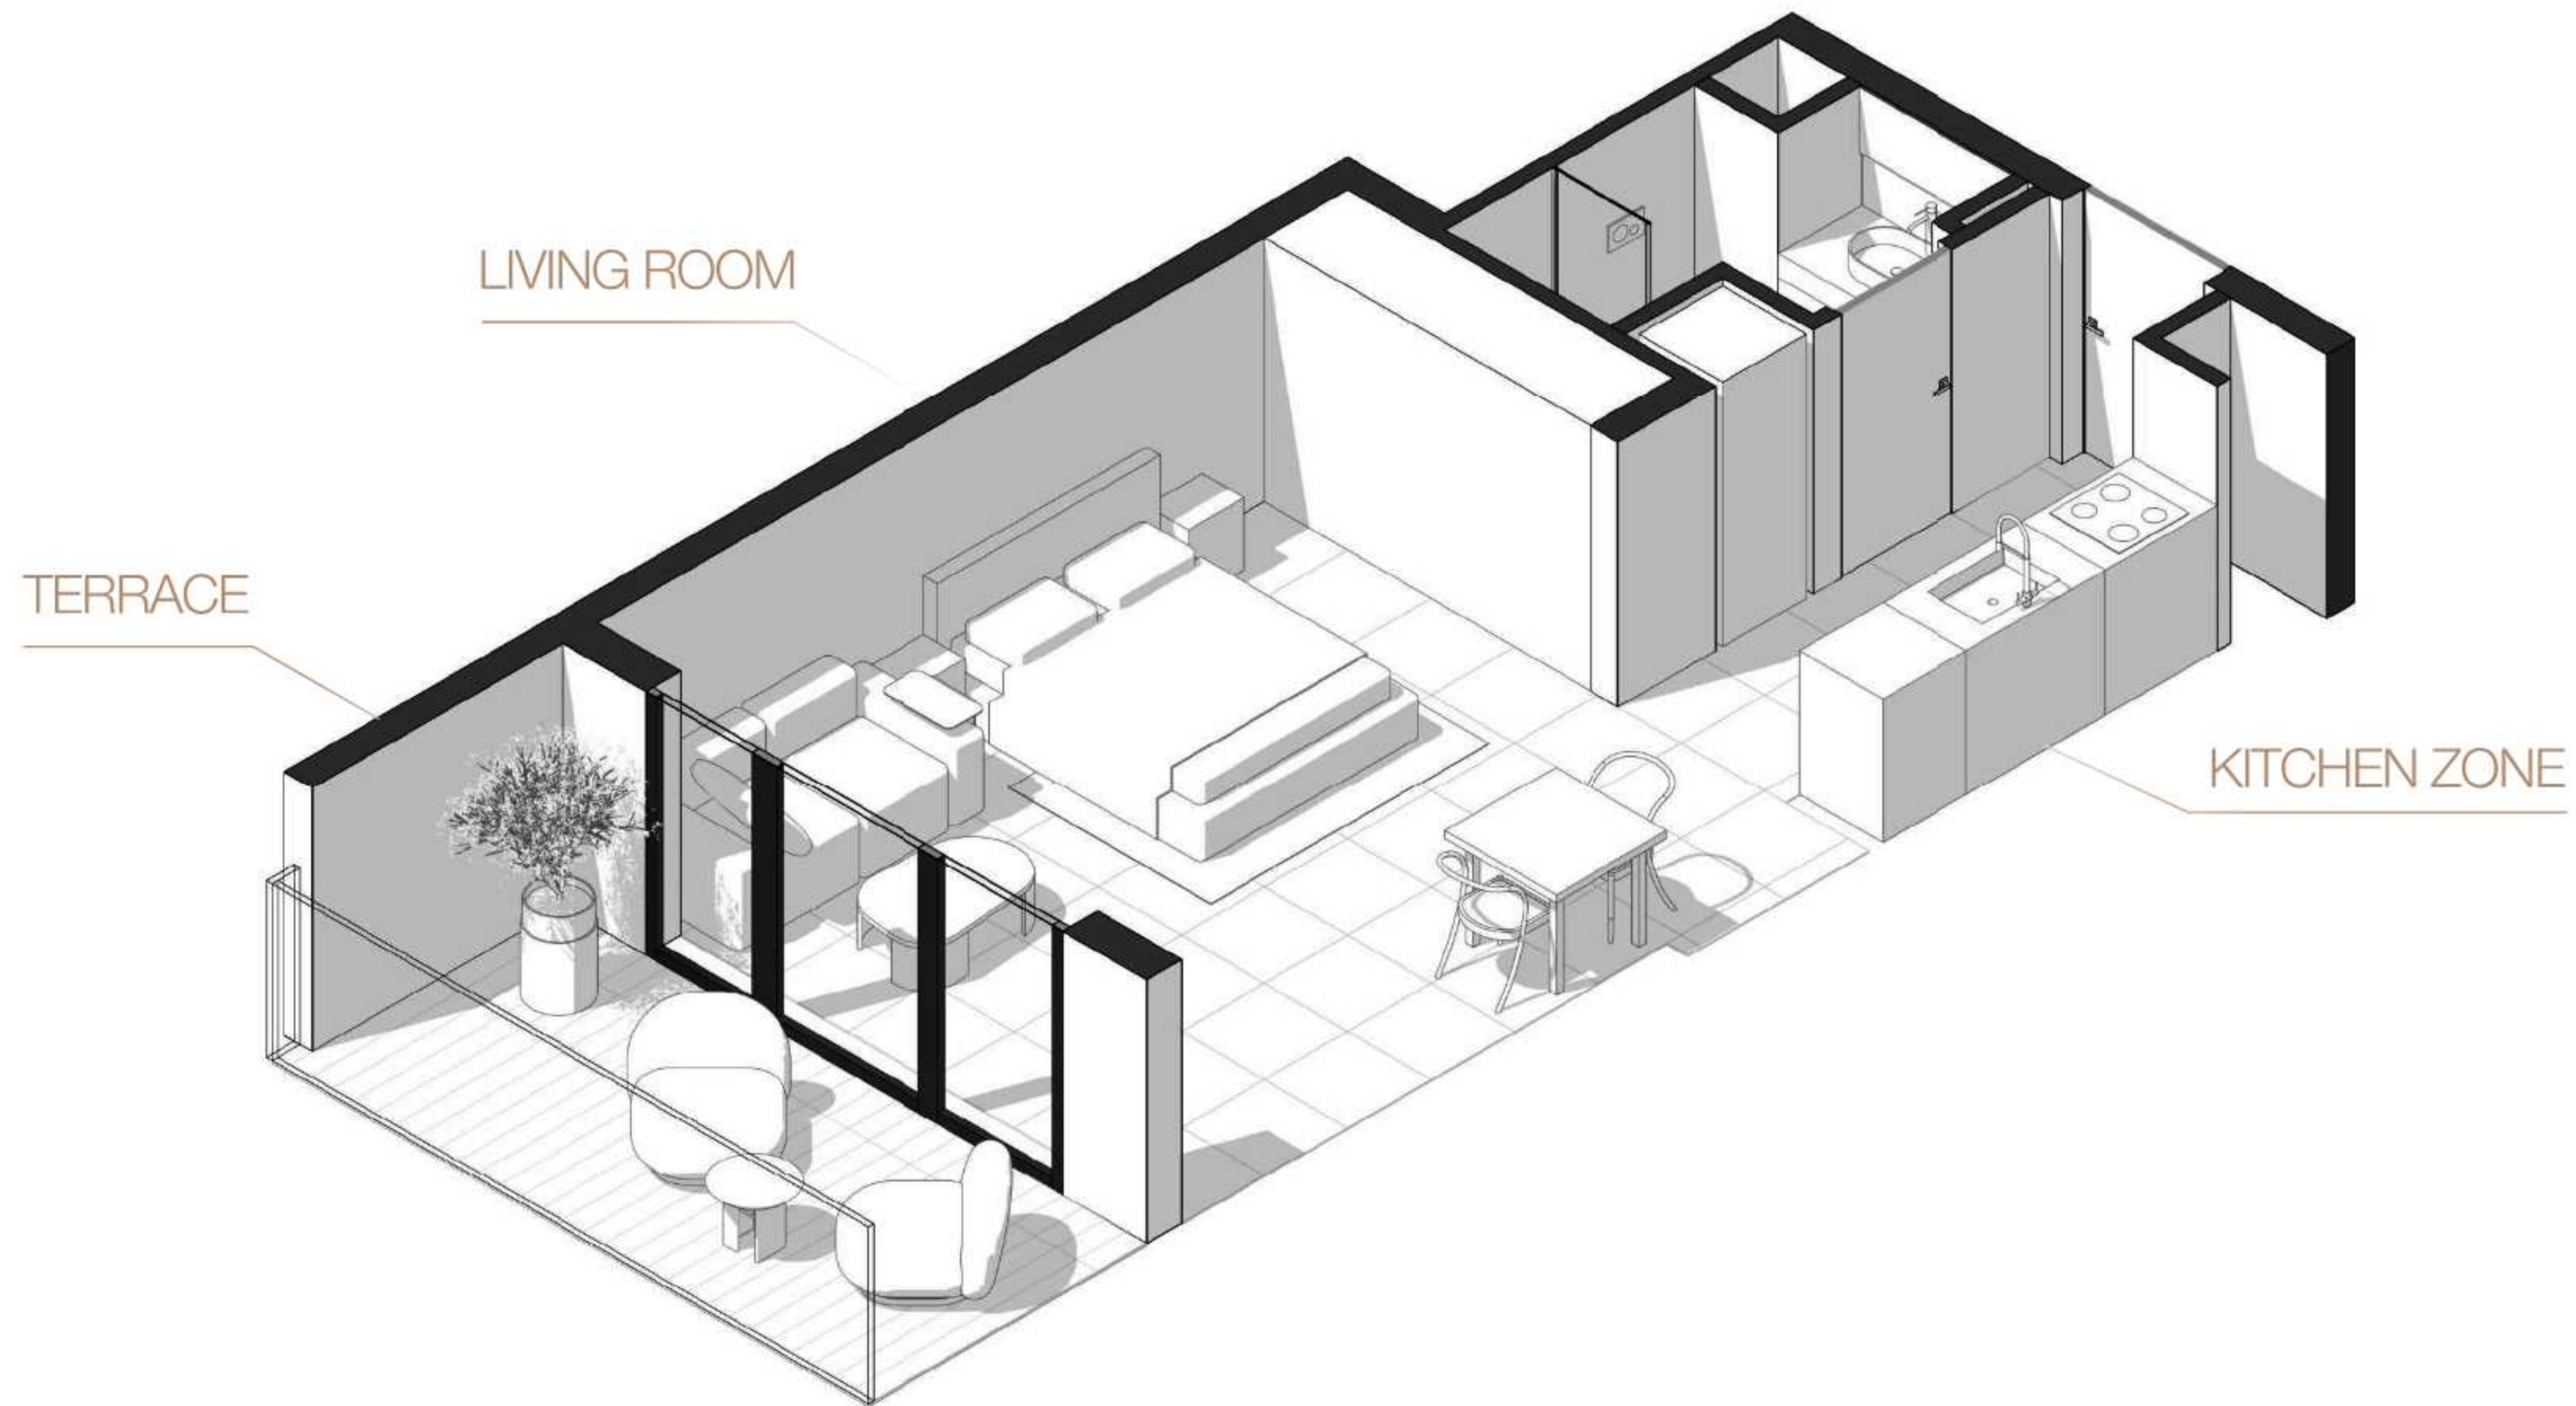

1WOOD Residence

FLOOR PLAN

STUDIO

1WOOD Residence

TOTAL AREA 439.60 SQ.FT

ONE BEDROOM

1WOOD Residence

TOTAL AREA 800,19 SQ.FT

TWO BEDROOM

1WOOD Residence

TOTAL AREA 1281,01 SQ.FT