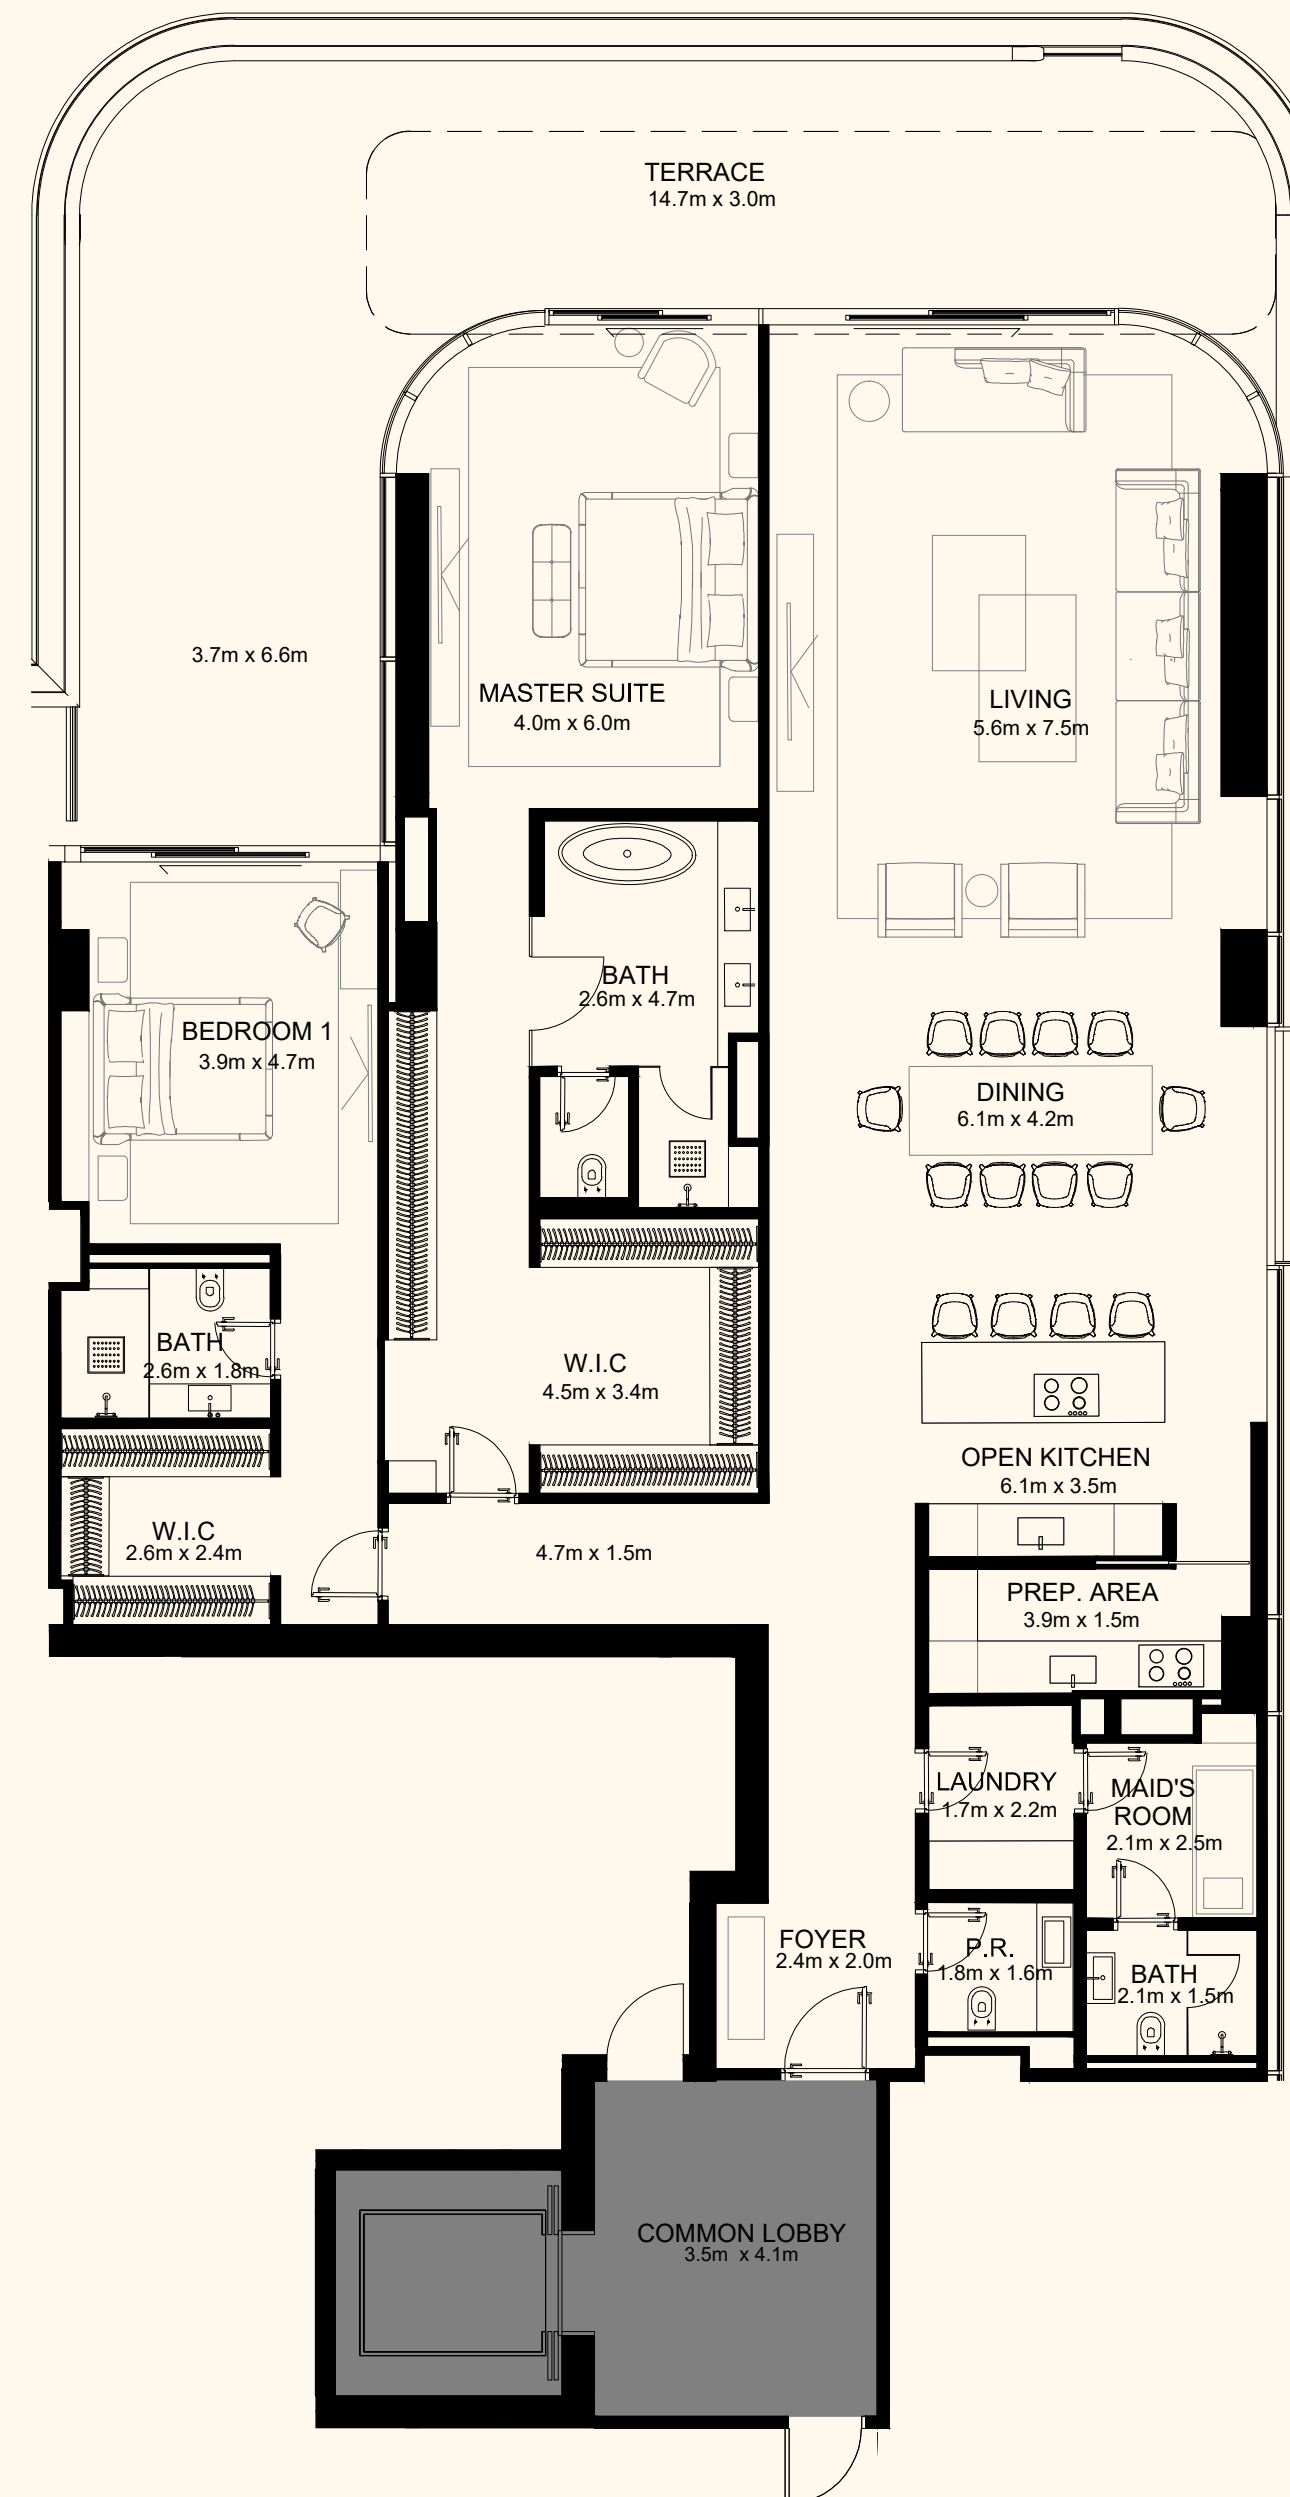

Lower Level

Upper Level

ORLA

) (*Dorchester Collection*

DUBAI

Sea View

Beach View

Unit 408

4 Bedroom Simplex | 6 Bathrooms | 4 Parking Spaces

Residence	4,450 sq. ft.	413 sq. mt.
Terrace	2,917 sq. ft.	271 sq. mt.
Total	7,366 sq. ft.	684 sq. mt.

ORLA

) (*Dorchester Collection*

DUBAI

Sea View

Beach View

Unit 411

2 Bedroom Simplex | 4 Bathrooms | 2 Parking Spaces

Residence	2,703 sq. ft.	251 sq. mt.
Terrace	795 sq. ft.	74 sq. mt.
Total	3,498 sq. ft.	325 sq. mt.

ORLA

) (*Dorchester Collection*

DUBAI

Sea View

Beach View