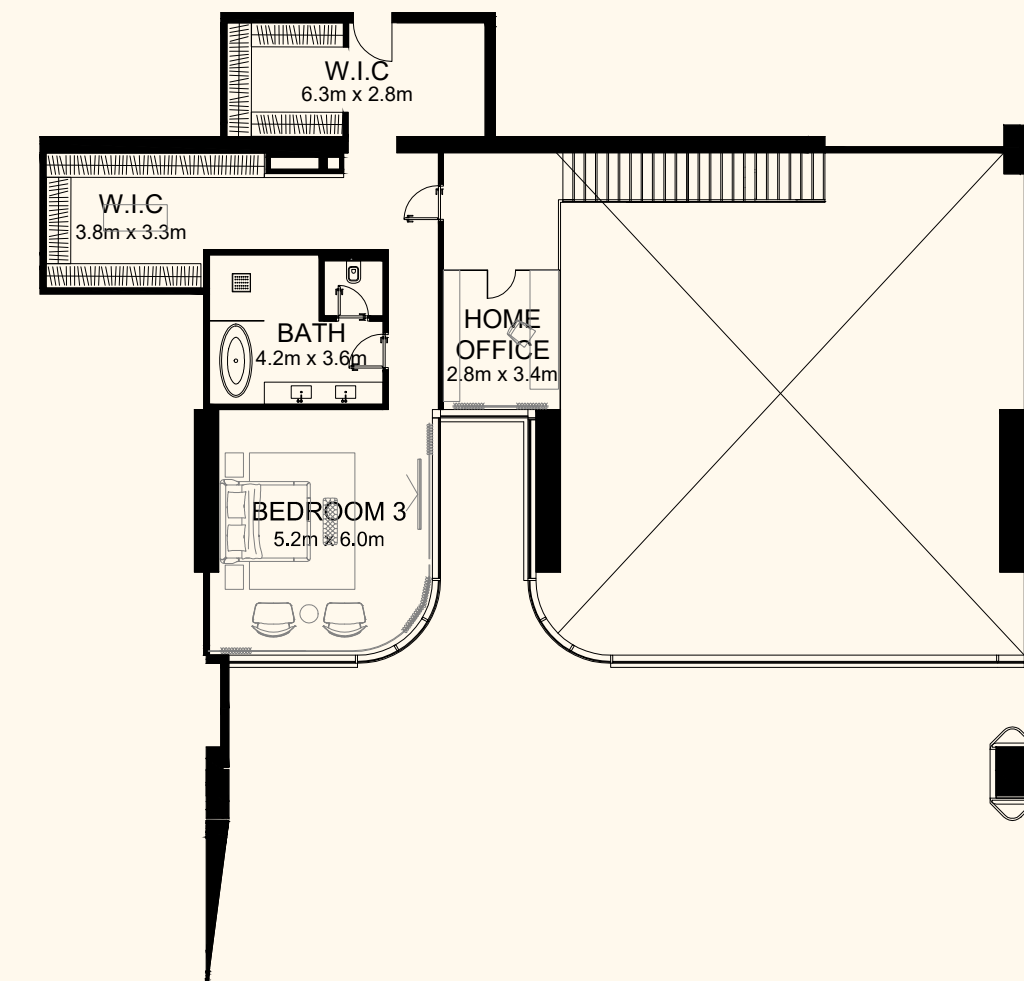

ORLA

Dorchester Collection

DUBAI

Sea View

Beach View

Unit 403

4 Bedroom Simplex | 6 Bathrooms | 4 Parking Spaces

Residence	4,535 sq. ft.	421 sq. mt.
Terrace	2,792 sq. ft.	259 sq. mt.
Total	7,326 sq. ft.	681 sq. mt.

ORLA

Dorchester Collection

DUBAI

Sea View

Beach View

Unit 406

4 Bedroom Duplex | 6 Bathrooms | 4 Parking Spaces

Residence	7,126 sq. ft.	662 sq. mt.
Terrace	4,633 sq. ft.	430 sq. mt.
Total	11,759 sq. ft.	1,092 sq. mt.

Lower Level

Upper Level

ORLA

) (*Dorchester Collection*

DUBAI

Sea View

Beach View

Unit 408

4 Bedroom Simplex | 6 Bathrooms | 4 Parking Spaces

Residence	4,450 sq. ft.	413 sq. mt.
Terrace	2,917 sq. ft.	271 sq. mt.
Total	7,366 sq. ft.	684 sq. mt.

ORLA

) (*Dorchester Collection*

DUBAI

Sea View

Beach View