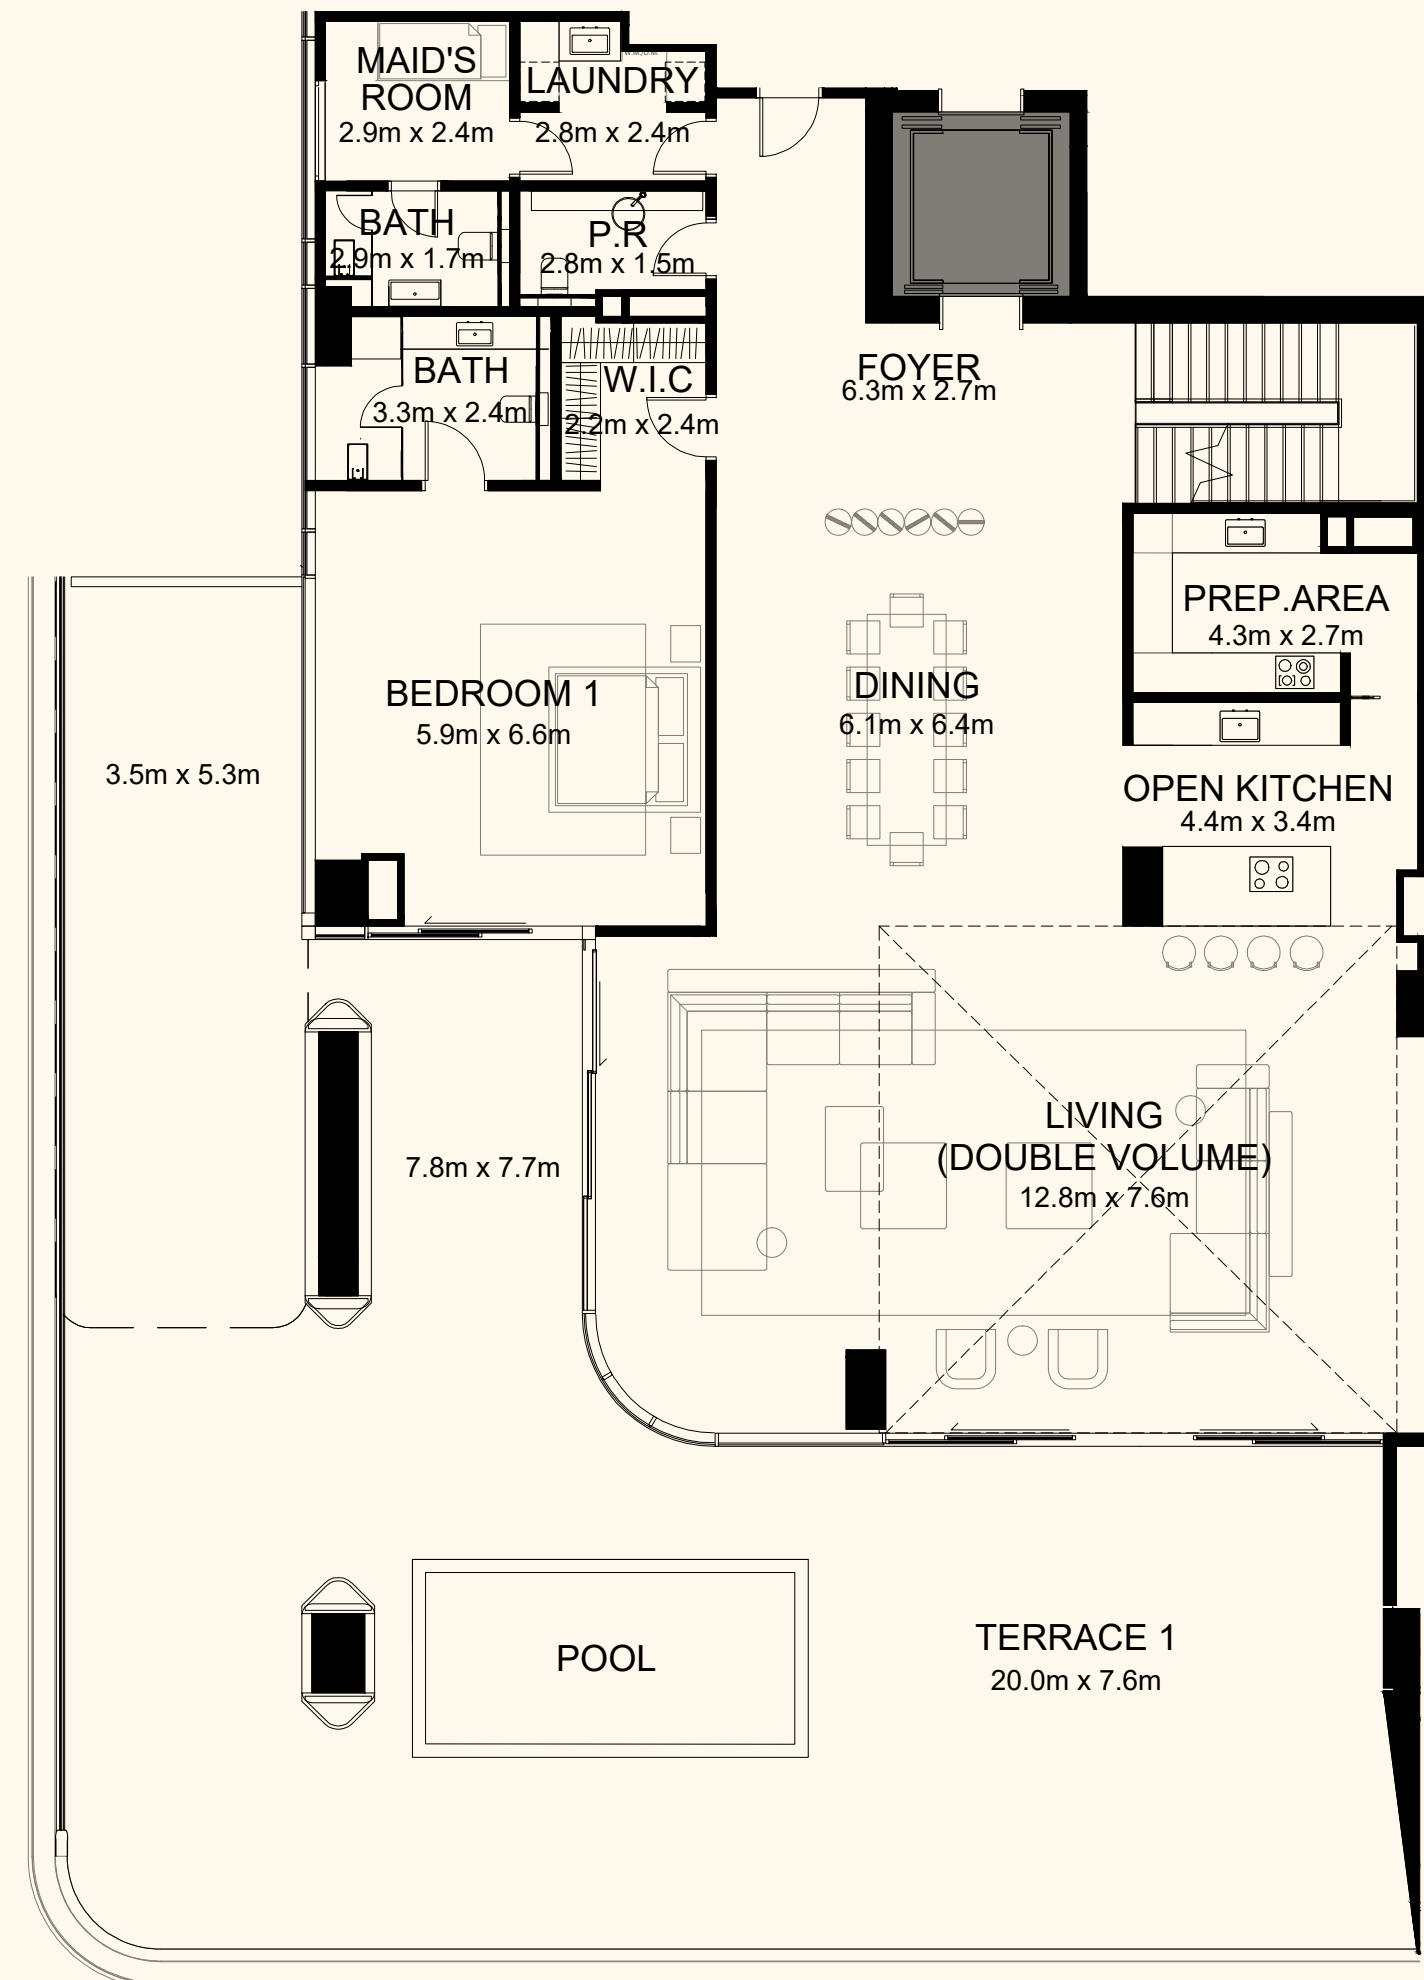

4 Bedroom Duplex | 6 Bathrooms | 4 Parking Spaces

Residence	6,812 sq. ft.	633 sq. mt.
Terrace	4,579 sq. ft.	425 sq. mt.
Total	11,391 sq. ft.	1,058 sq. mt.

ORLA

Dorchester Collection

DUBAI

Sea View

Beach View

Lower Level

Upper Level

Unit 206

4 Bedroom Duplex | 6 Bathrooms | 4 Parking Spaces

Residence	7,113 sq. ft.	661 sq. mt.
Terrace	3,416 sq. ft.	317 sq. mt.
Total	10,529 sq. ft.	978 sq. mt.

ORLA

Dorchester Collection

DUBAI

Sea View

Beach View

Lower Level

Upper Level

Unit 207

4 Bedroom Duplex | 6 Bathrooms | 4 Parking Spaces

Residence	5,652 sq. ft.	525 sq. mt.
Terrace	2,606 sq. ft.	242 sq. mt.
Total	8,258 sq. ft.	767 sq. mt.

ORLA

) (*Dorchester Collection*

DUBAI

Sea View

Beach View

Unit 208

4 Bedroom Simplex | 6 Bathrooms | 4 Parking Spaces

Residence	4,407 sq. ft.	409 sq. mt.
Terrace	2,903 sq. ft.	270 sq. mt.
Total	7,310 sq. ft.	679 sq. mt.