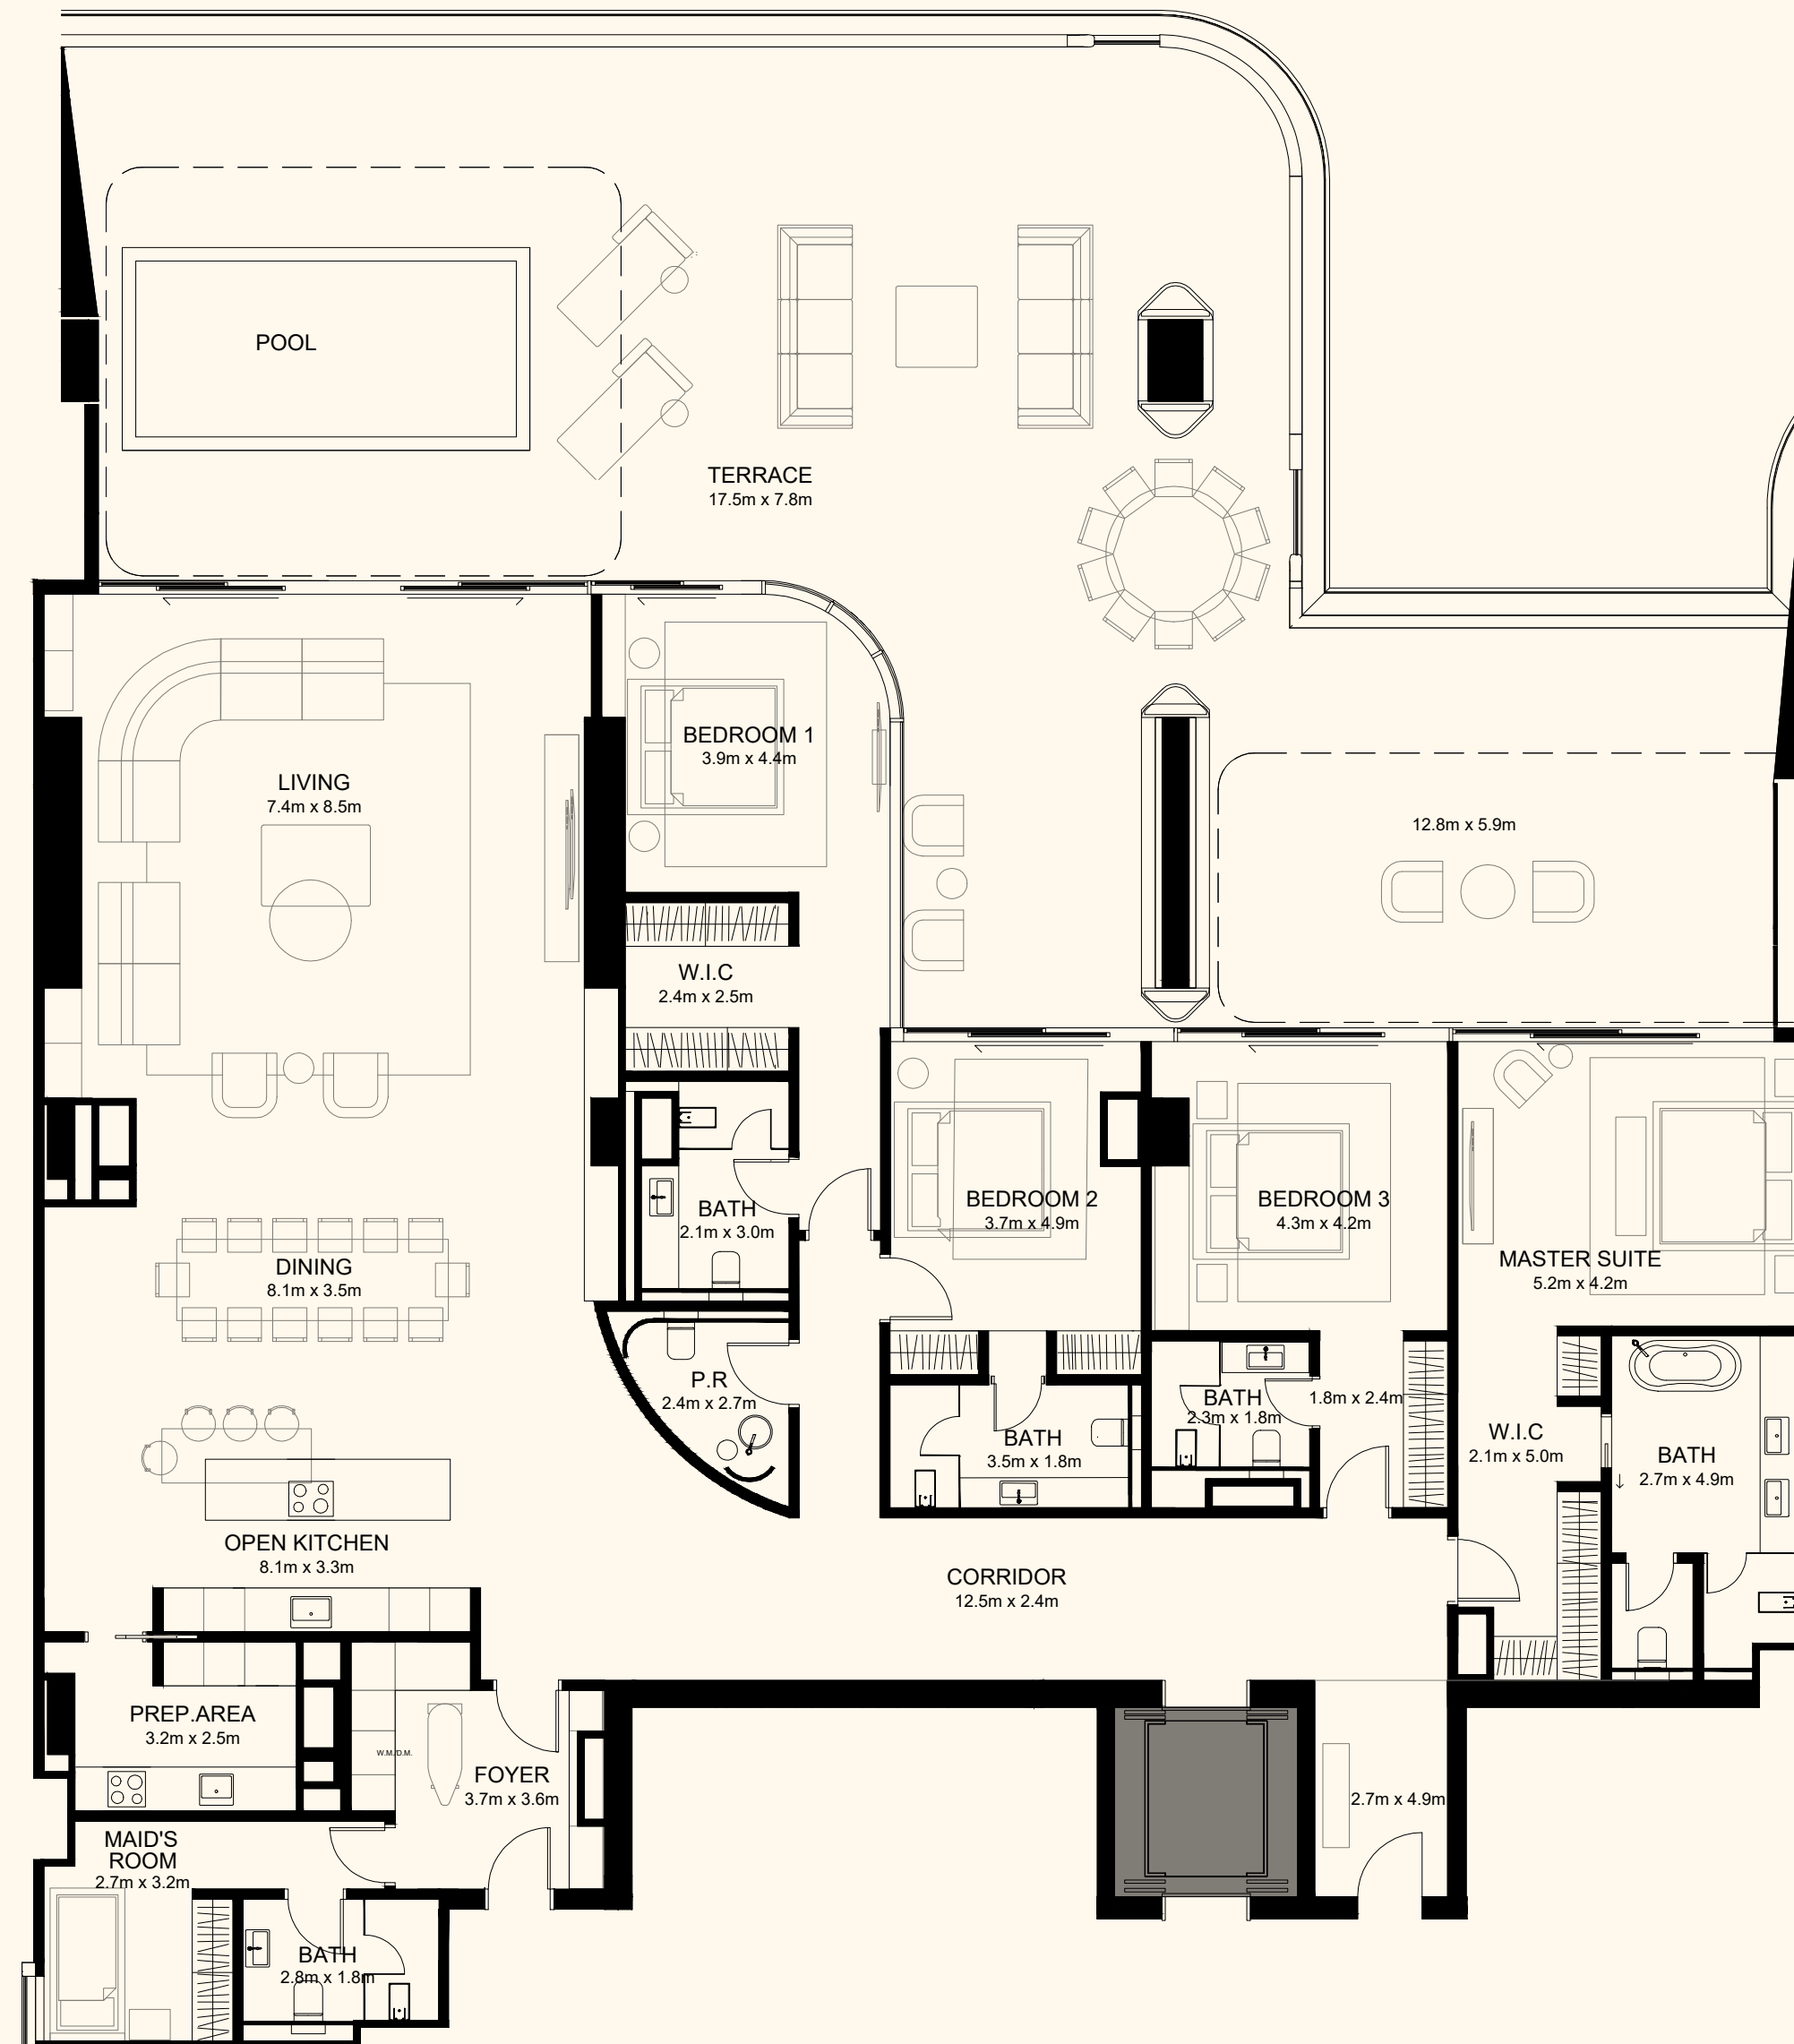

ORLA

Dorchester Collection

DUBAI

Sea View

Beach View

Lower Level

Upper Level

Unit 1004

4 Bedroom Duplex | 6 Bathrooms | 4 Parking Spaces

Residence	5,675 sq. ft.	527 sq. mt.
Terrace	2,425 sq. ft.	225 sq. mt.
Total	8,100 sq. ft.	753 sq. mt.

ORLA

) (*Dorchester Collection*

DUBAI

Sea View

Beach View

Unit 1008

4 Bedroom Simplex | 5 Bathrooms | 4 Parking Spaces

Residence	4,059 sq. ft.	377 sq. mt.
Terrace	2,473 sq. ft.	230 sq. mt.
Total	6,532 sq. ft.	607 sq. mt.

ORLA

) (*Dorchester Collection*

DUBAI

Sea View