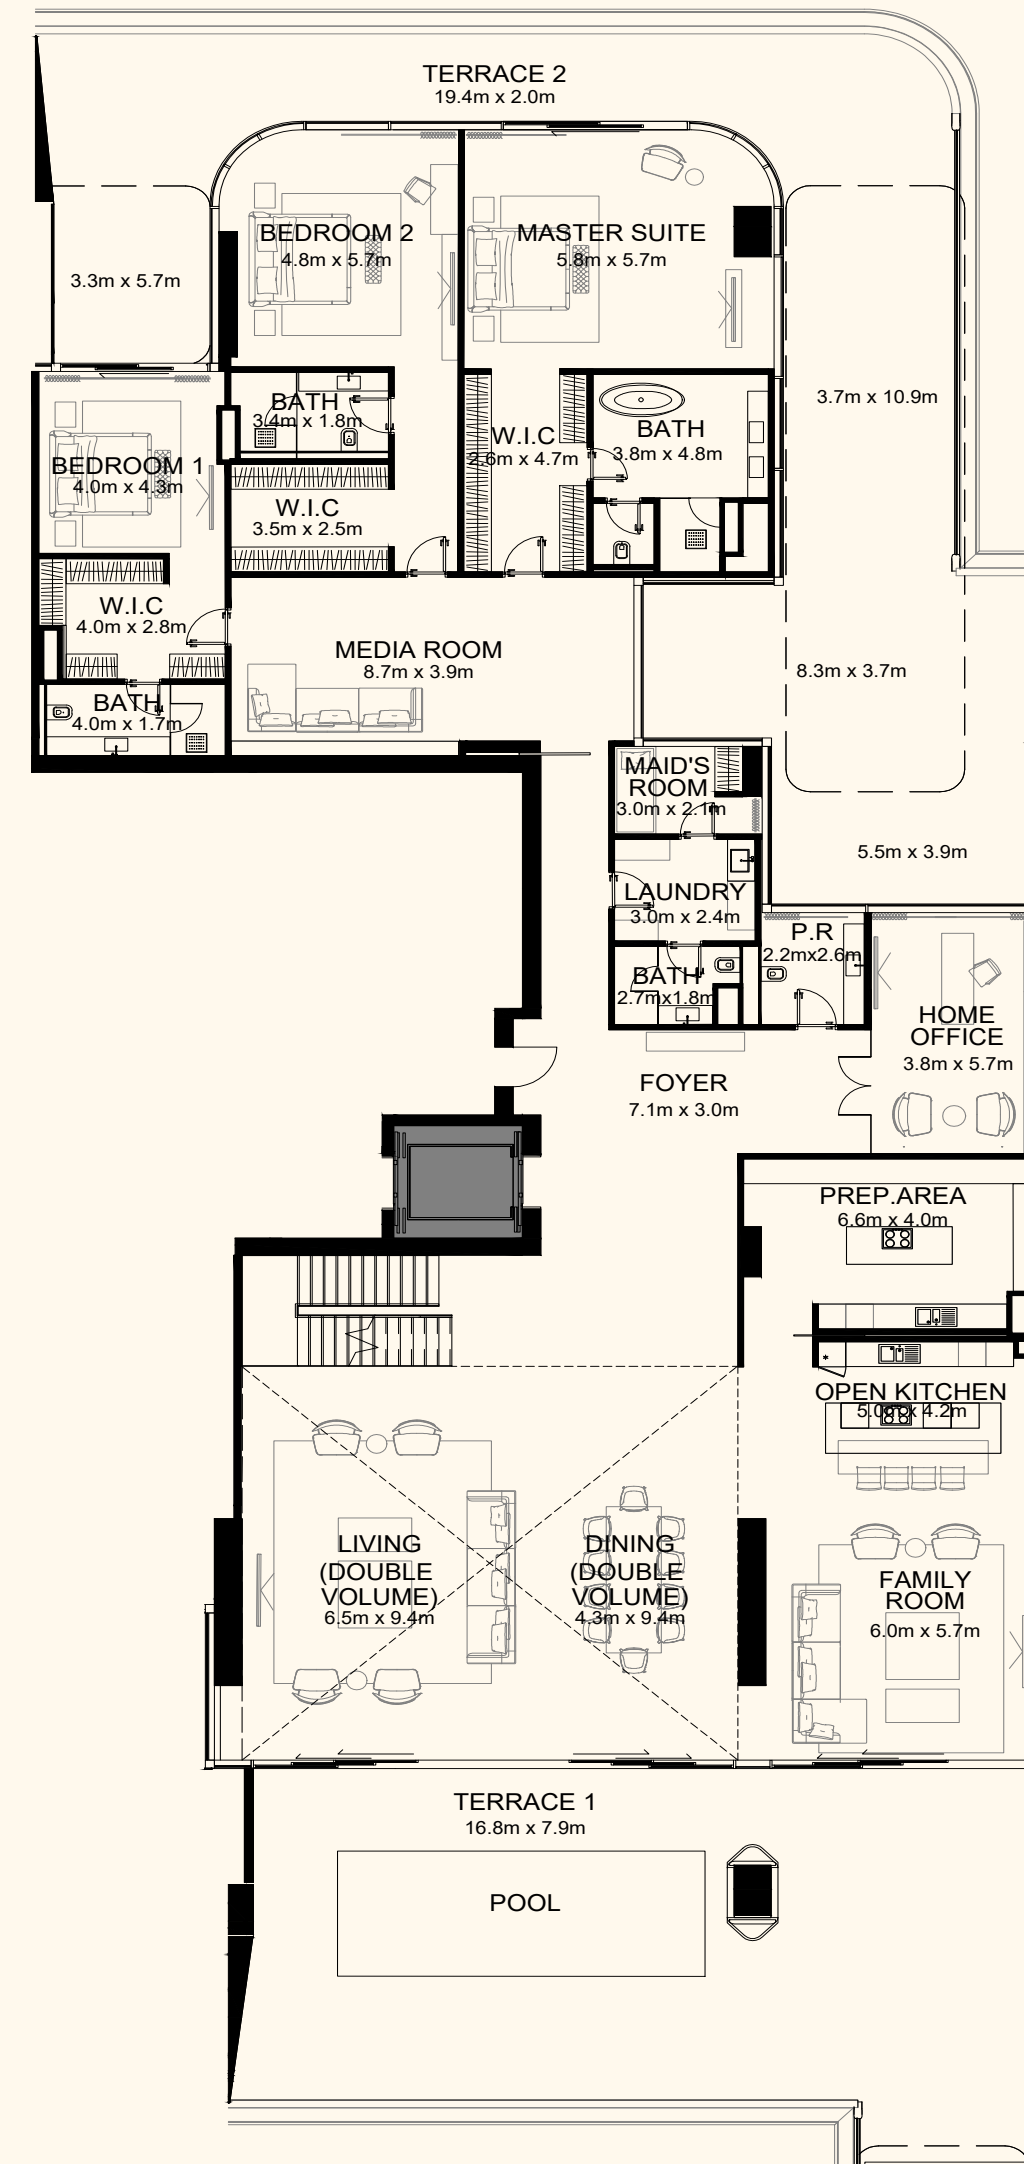

ORLA

) (*Dorchester Collection*

DUBAI

Sea View

Beach View

Lower Level

Upper Level

Unit 205

4 Bedroom Duplex | 6 Bathrooms | 4 Parking Spaces

Residence	6,812 sq. ft.	633 sq. mt.
Terrace	4,579 sq. ft.	425 sq. mt.
Total	11,391 sq. ft.	1,058 sq. mt.

ORLA

Dorchester Collection

DUBAI

Sea View

Beach View

Lower Level

Upper Level

Unit 206

4 Bedroom Duplex | 6 Bathrooms | 4 Parking Spaces

Residence	7,113 sq. ft.	661 sq. mt.
Terrace	3,416 sq. ft.	317 sq. mt.
Total	10,529 sq. ft.	978 sq. mt.

ORLA

Dorchester Collection

DUBAI

Sea View

Beach View

Lower Level

Upper Level

Unit 207

4 Bedroom Duplex | 6 Bathrooms | 4 Parking Spaces

Residence	5,652 sq. ft.	525 sq. mt.
Terrace	2,606 sq. ft.	242 sq. mt.
Total	8,258 sq. ft.	767 sq. mt.