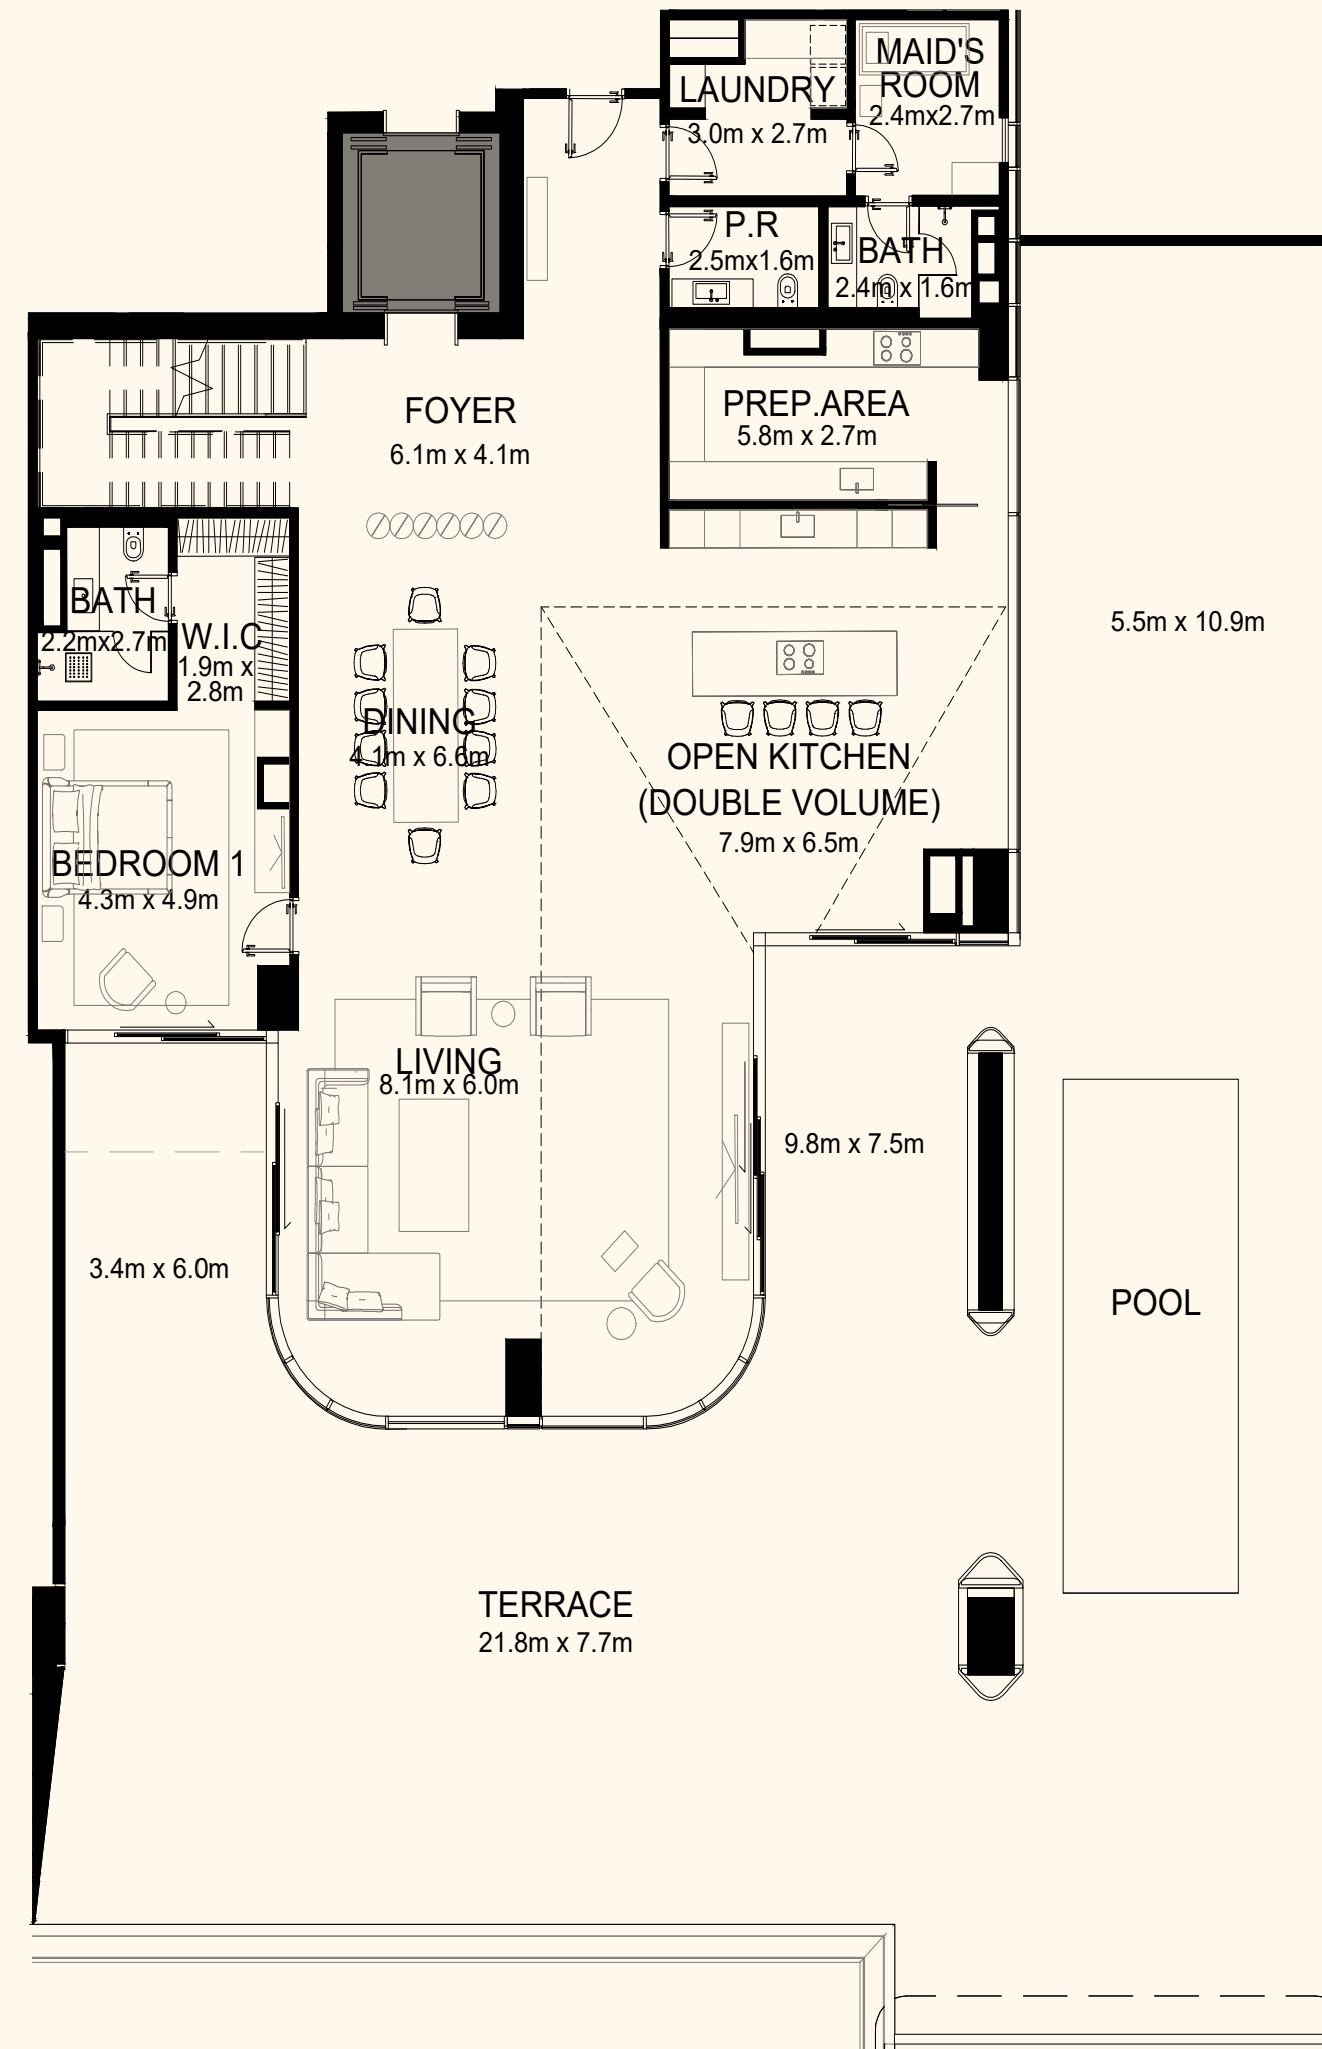

Beach View

Unit 202

3 Bedroom Duplex | 5 Bathrooms | 3 Parking Spaces

Residence	4,369 sq. ft.	406 sq. mt.
Terrace	1,659 sq. ft.	154 sq. mt.
Total	6,028 sq. ft.	560 sq. mt.

Lower Level

Upper Level

ORLA

) (*Dorchester Collection*

DUBAI

Sea View

Beach View

Unit 203

4 Bedroom Simplex | 6 Bathrooms | 4 Parking Spaces

Residence	4,549 sq. ft.	423 sq. mt.
Terrace	3,247 sq. ft.	302 sq. mt.
Total	7,796 sq. ft.	724 sq. mt.

ORLA

Dorchester Collection

DUBAI

Sea View

Beach View

Lower Level

Upper Level

Unit 204

4 Bedroom Duplex | 6 Bathrooms | 4 Parking Spaces

Residence	4,973 sq. ft.	462 sq. mt.
Terrace	3,894 sq. ft.	362 sq. mt.
Total	8,867 sq. ft.	824 sq. mt.

4 Bedroom Duplex | 6 Bathrooms | 4 Parking Spaces

Residence	6,812 sq. ft.	633 sq. mt.
Terrace	4,579 sq. ft.	425 sq. mt.
Total	11,391 sq. ft.	1,058 sq. mt.

ORLA

Dorchester Collection

DUBAI

Sea View

Beach View