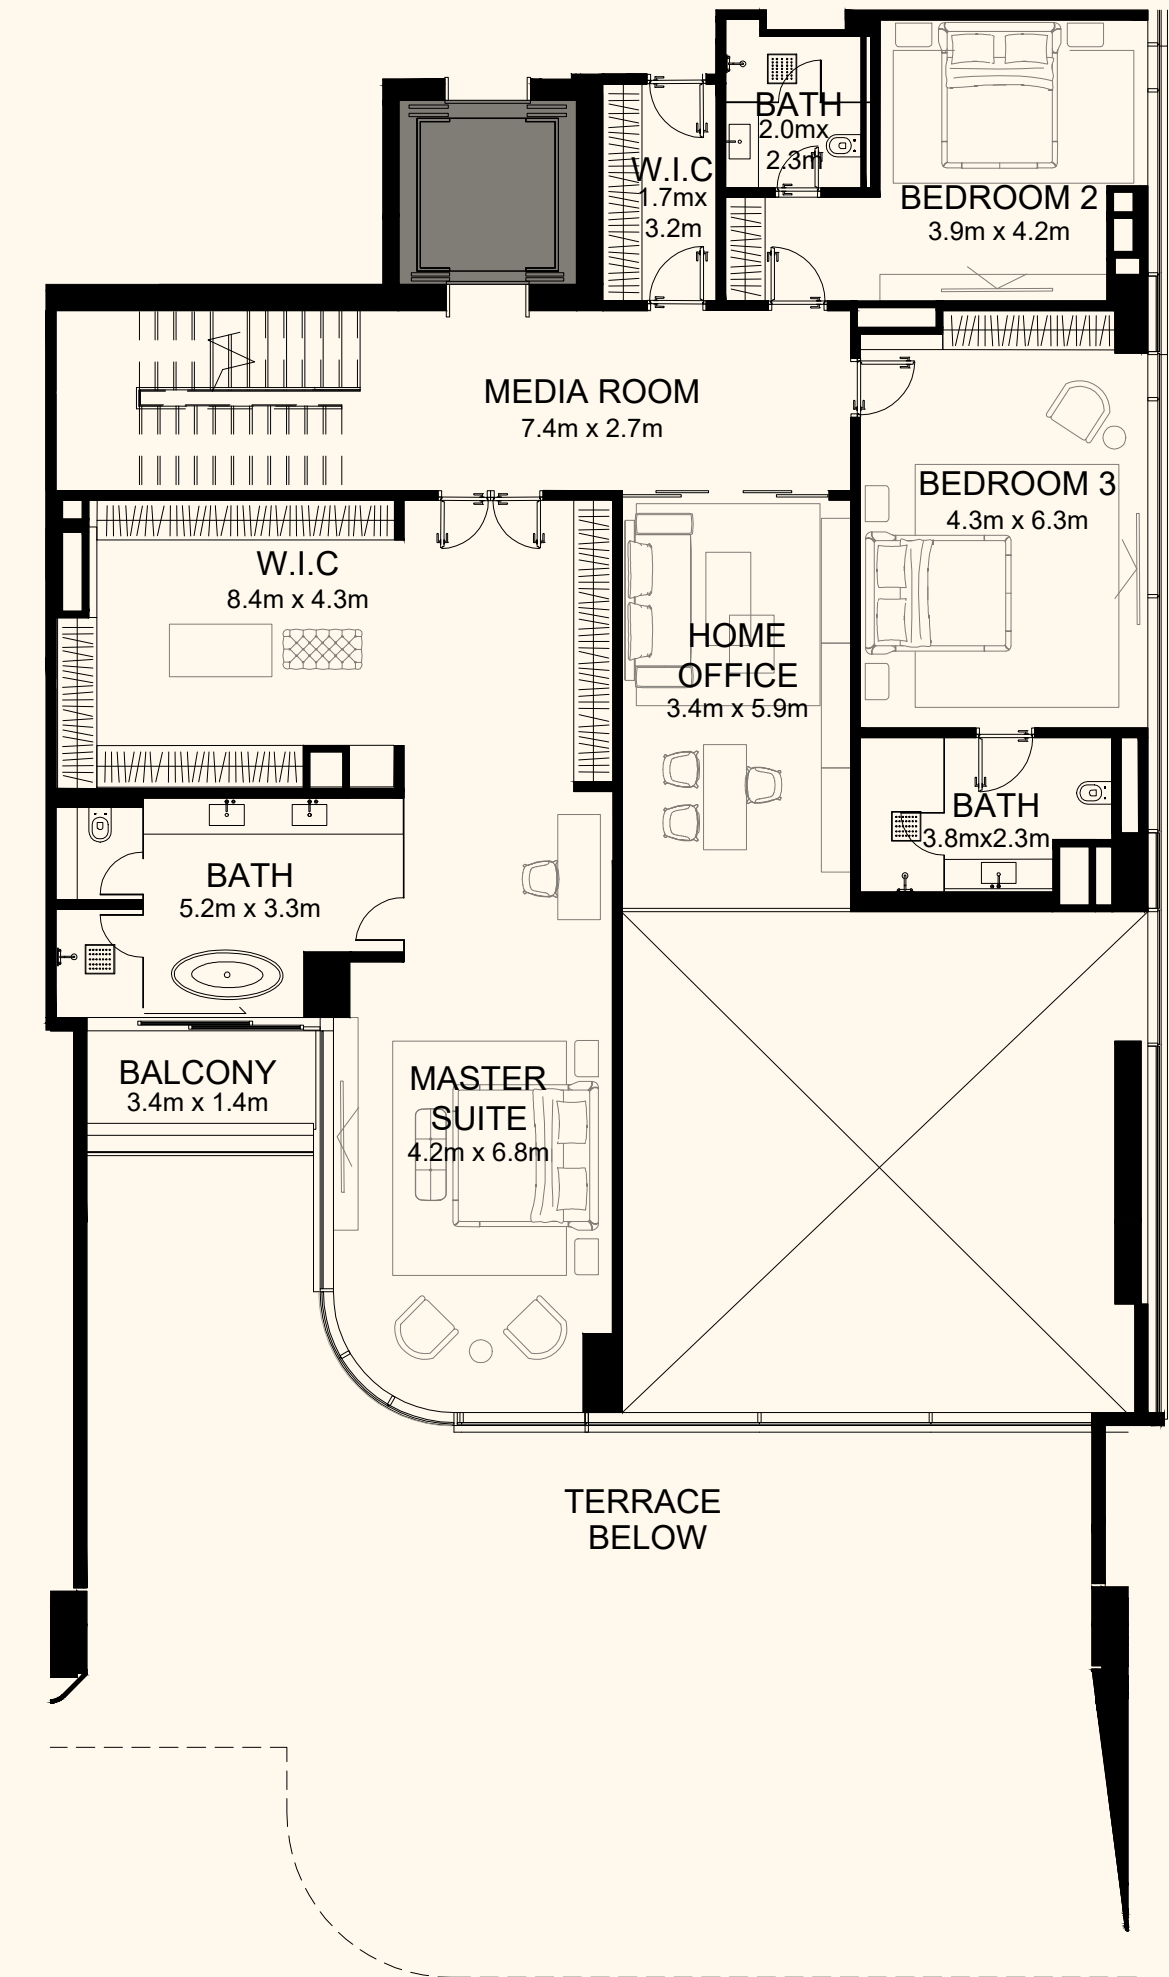

ORLA

) (*Dorchester Collection*

DUBAI

Sea View

Beach View

Unit 902

3 Bedroom Simplex | 4 Bathrooms | 3 Parking Spaces

Residence	3,905 sq. ft.	363 sq. mt.
Terrace	438 sq. ft.	41 sq. mt.
Total	4,343 sq. ft.	403 sq. mt.

ORLA

Dorchester Collection

DUBAI

Sea View

Beach View

Lower Level

Upper Level

Unit 1004

4 Bedroom Duplex | 6 Bathrooms | 4 Parking Spaces

Residence	5,675 sq. ft.	527 sq. mt.
Terrace	2,425 sq. ft.	225 sq. mt.
Total	8,100 sq. ft.	753 sq. mt.

ORLA

) (*Dorchester Collection*

DUBAI

Sea View

Beach View

Unit 1008

4 Bedroom Simplex | 5 Bathrooms | 4 Parking Spaces

Residence	4,059 sq. ft.	377 sq. mt.
Terrace	2,473 sq. ft.	230 sq. mt.
Total	6,532 sq. ft.	607 sq. mt.

ORLA

) (*Dorchester Collection*

DUBAI

Sea View