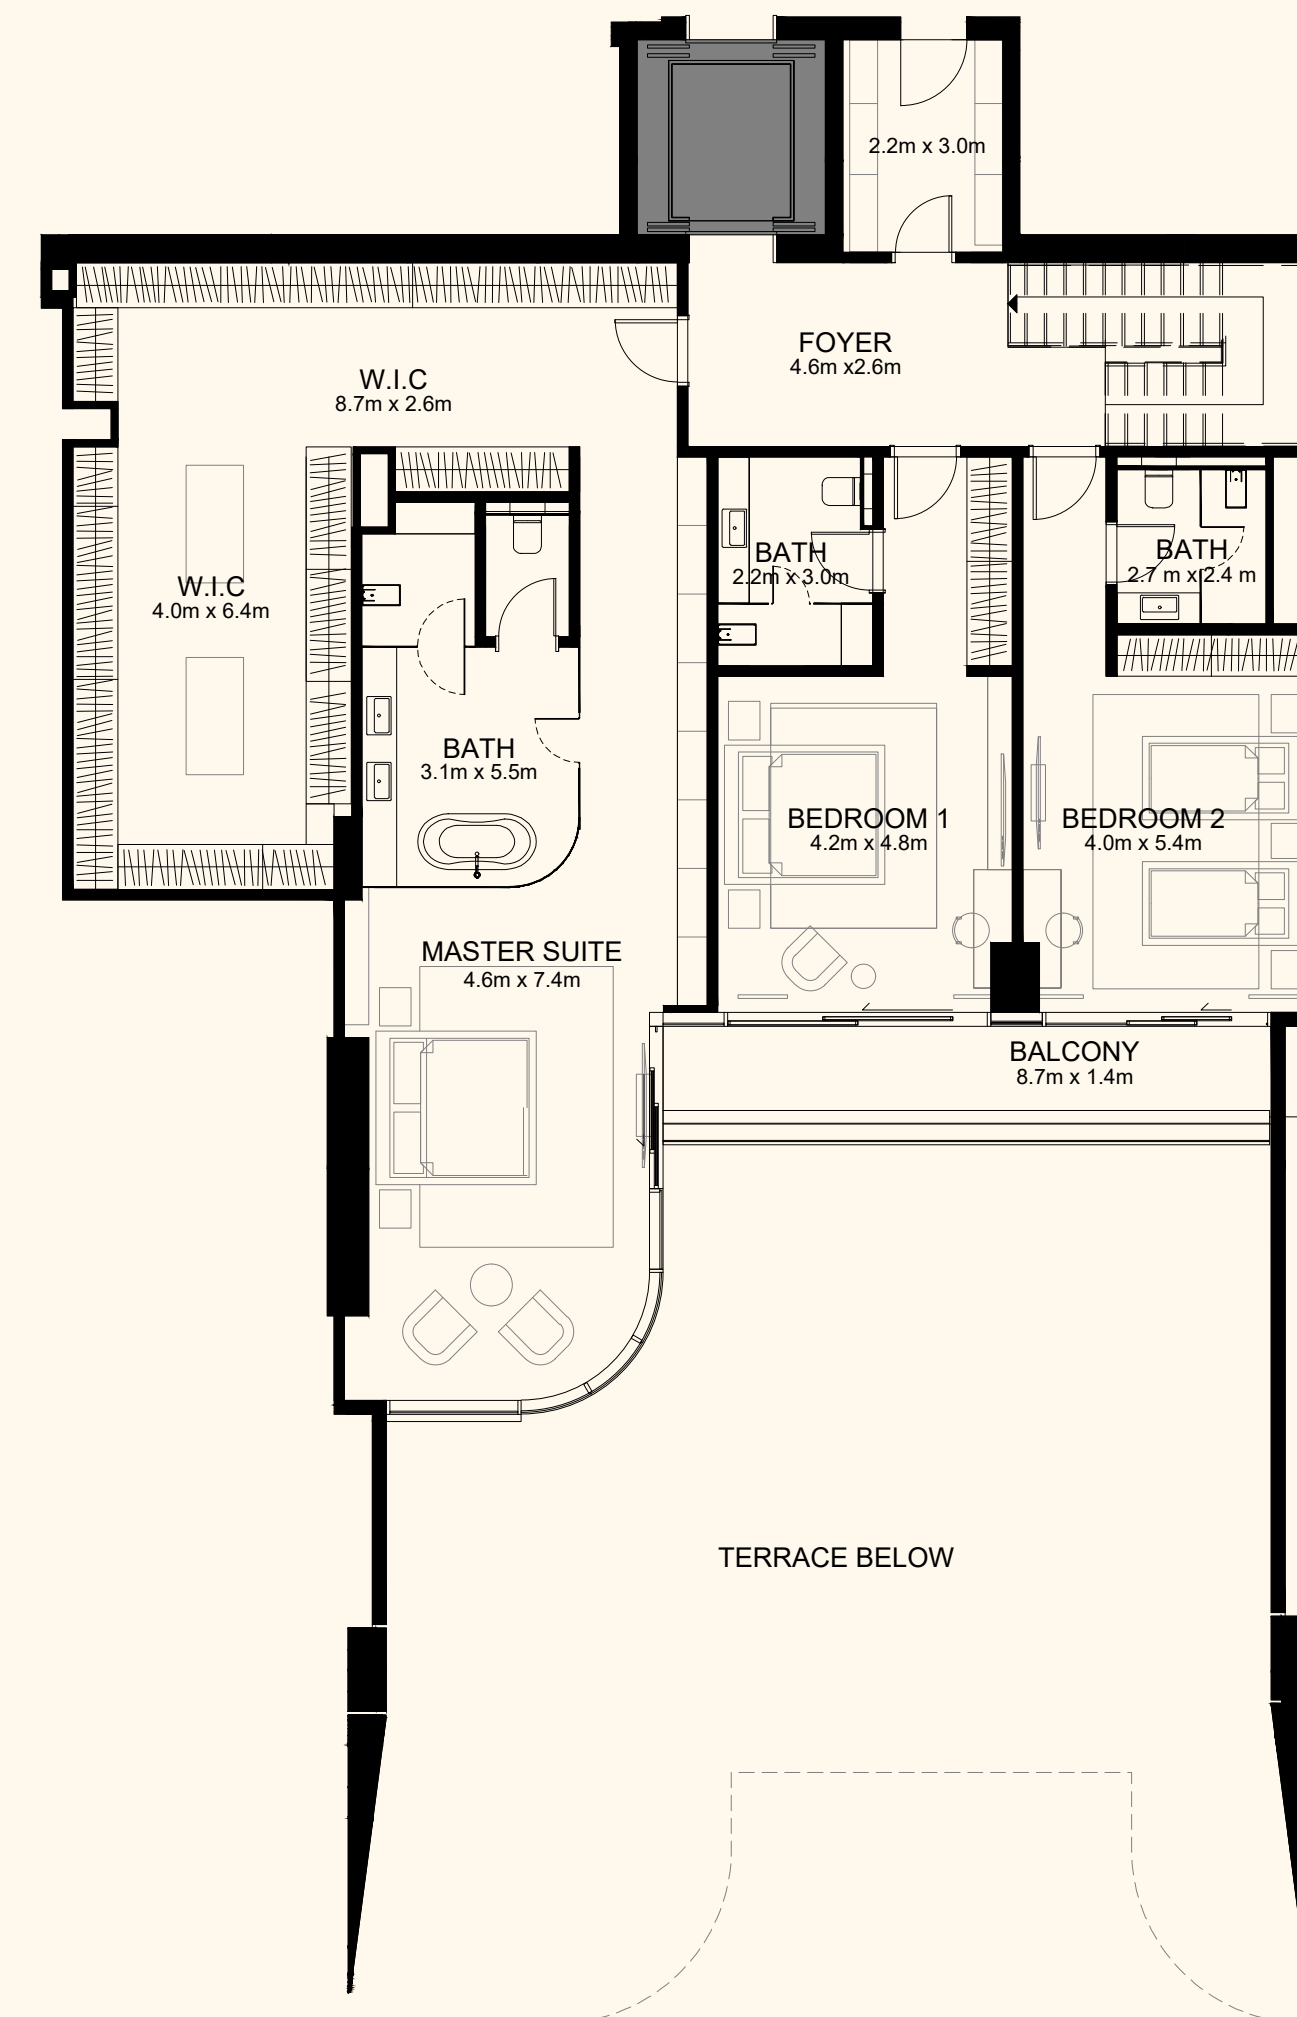

ORLA

) (*Dorchester Collection*

DUBAI

by OMNIYAT

ORLA

) (*Dorchester Collection*

DUBAI

Sea View

Beach View

Unit 202

3 Bedroom Duplex | 5 Bathrooms | 3 Parking Spaces

Residence	4,369 sq. ft.	406 sq. mt.
Terrace	1,659 sq. ft.	154 sq. mt.
Total	6,028 sq. ft.	560 sq. mt.

Lower Level

Upper Level

ORLA

) (*Dorchester Collection*

DUBAI

Sea View

Beach View

Unit 203

4 Bedroom Simplex | 6 Bathrooms | 4 Parking Spaces

Residence	4,549 sq. ft.	423 sq. mt.
Terrace	3,247 sq. ft.	302 sq. mt.
Total	7,796 sq. ft.	724 sq. mt.

ORLA

Dorchester Collection

DUBAI

Sea View

Beach View

Lower Level

Upper Level

Unit 204

4 Bedroom Duplex | 6 Bathrooms | 4 Parking Spaces

Residence	4,973 sq. ft.	462 sq. mt.
Terrace	3,894 sq. ft.	362 sq. mt.
Total	8,867 sq. ft.	824 sq. mt.