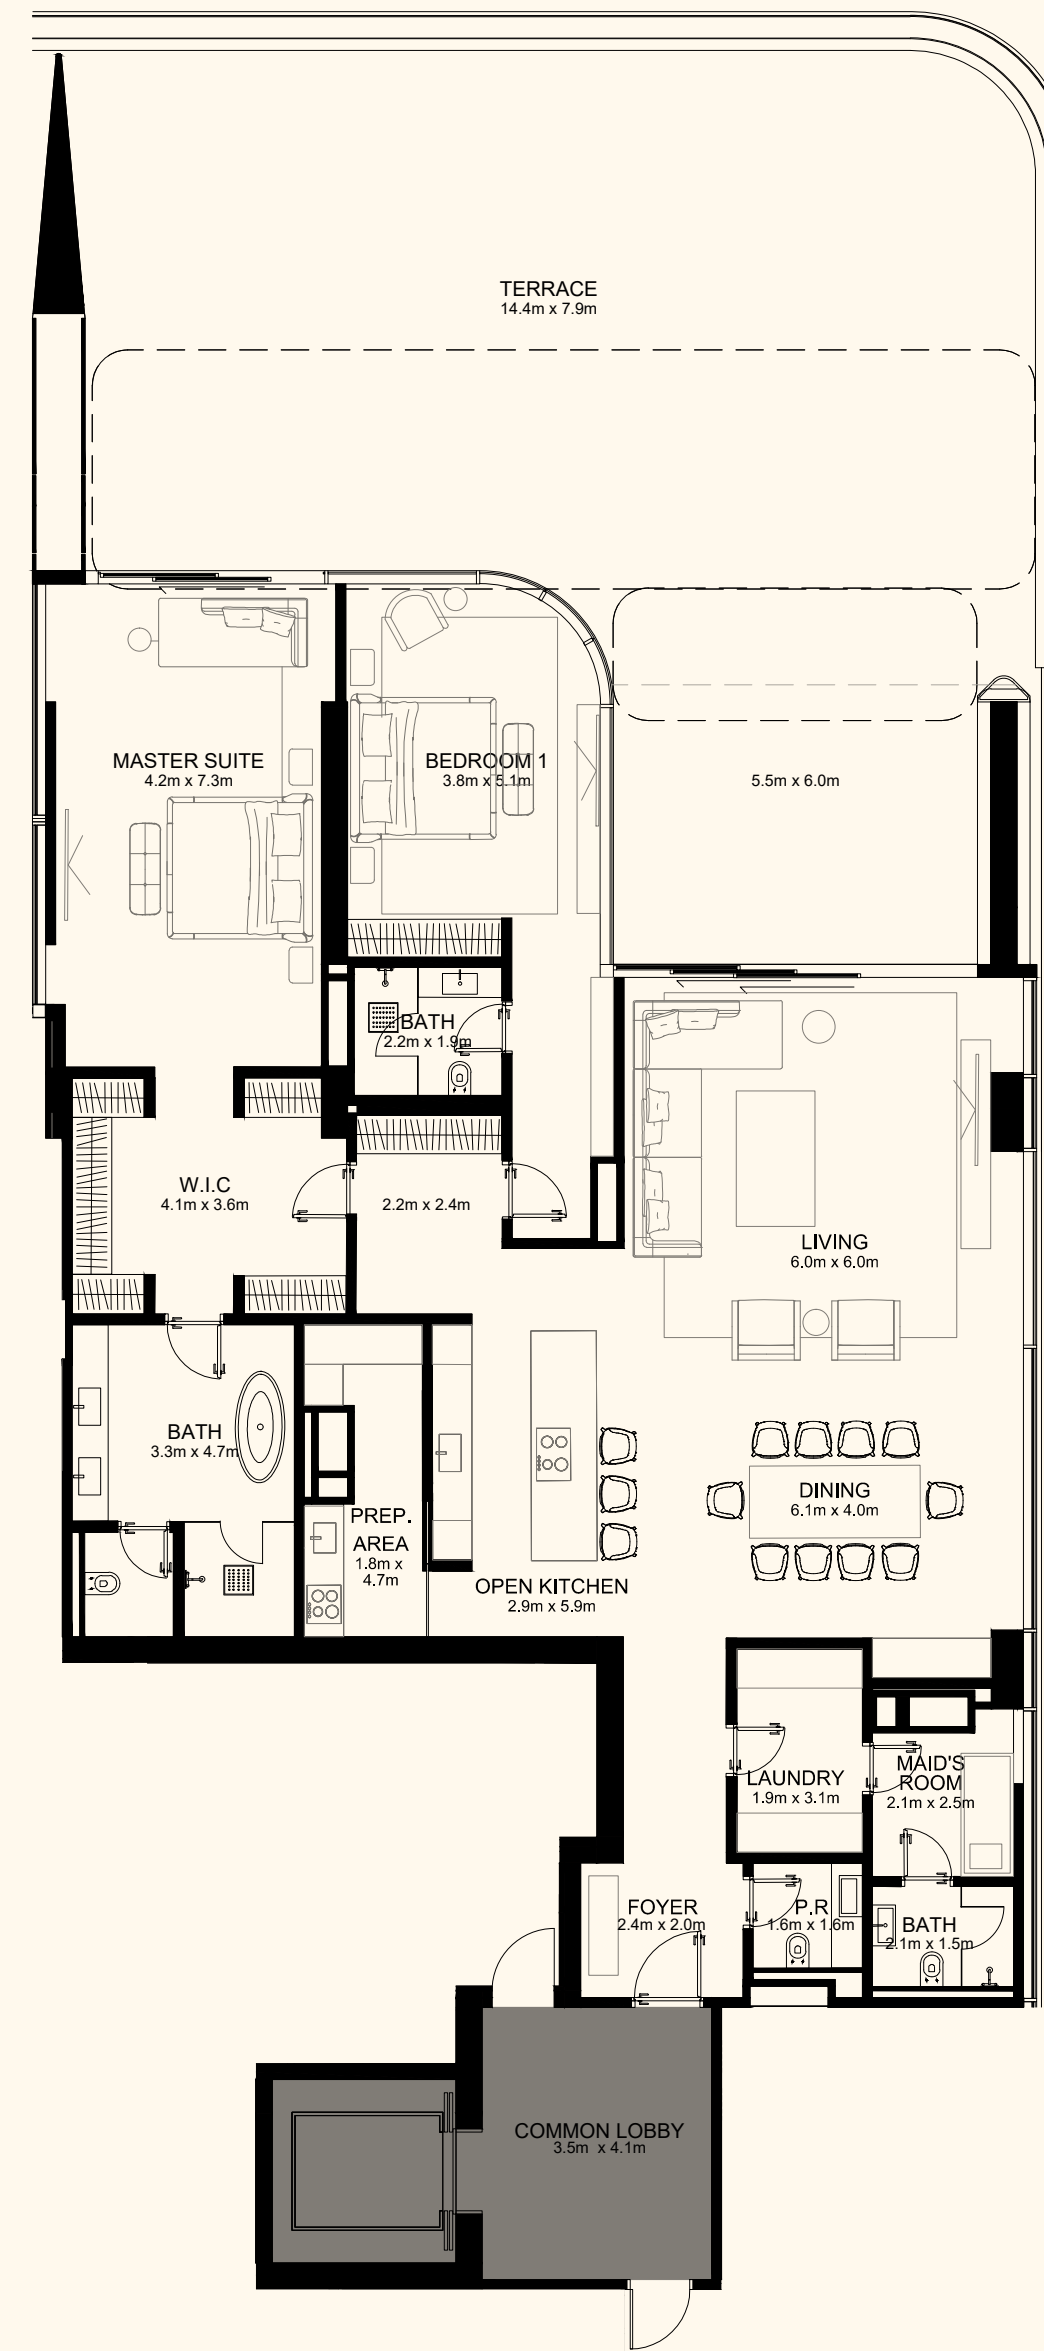

ORLA

) (*Dorchester Collection*

DUBAI

Sea View

Beach View

Unit 208

4 Bedroom Simplex | 6 Bathrooms | 4 Parking Spaces

Residence	4,407 sq. ft.	409 sq. mt.
Terrace	2,903 sq. ft.	270 sq. mt.
Total	7,310 sq. ft.	679 sq. mt.

ORLA

) (*Dorchester Collection*

DUBAI

Sea View

Beach View

Unit 211

2 Bedroom Simplex | 3 Bathrooms | 2 Parking Spaces

Residence	2,540 sq. ft.	236 sq. mt.
Terrace	1,733 sq. ft.	161 sq. mt.
<hr/>		
Total	4,273 sq. ft.	397 sq. mt.

ORLA

) (*Dorchester Collection*

DUBAI

Sea View

Beach View

Unit 302

3 Bedroom Simplex | 4 Bathrooms | 3 Parking Spaces

Residence	3,970 sq. ft.	369 sq. mt.
Terrace	422 sq. ft.	39 sq. mt.
Total	4,391 sq. ft.	408 sq. mt.

ORLA

Dorchester Collection

DUBAI

Sea View

Beach View

Unit 403

4 Bedroom Simplex | 6 Bathrooms | 4 Parking Spaces

Residence	4,535 sq. ft.	421 sq. mt.
Terrace	2,792 sq. ft.	259 sq. mt.
Total	7,326 sq. ft.	681 sq. mt.