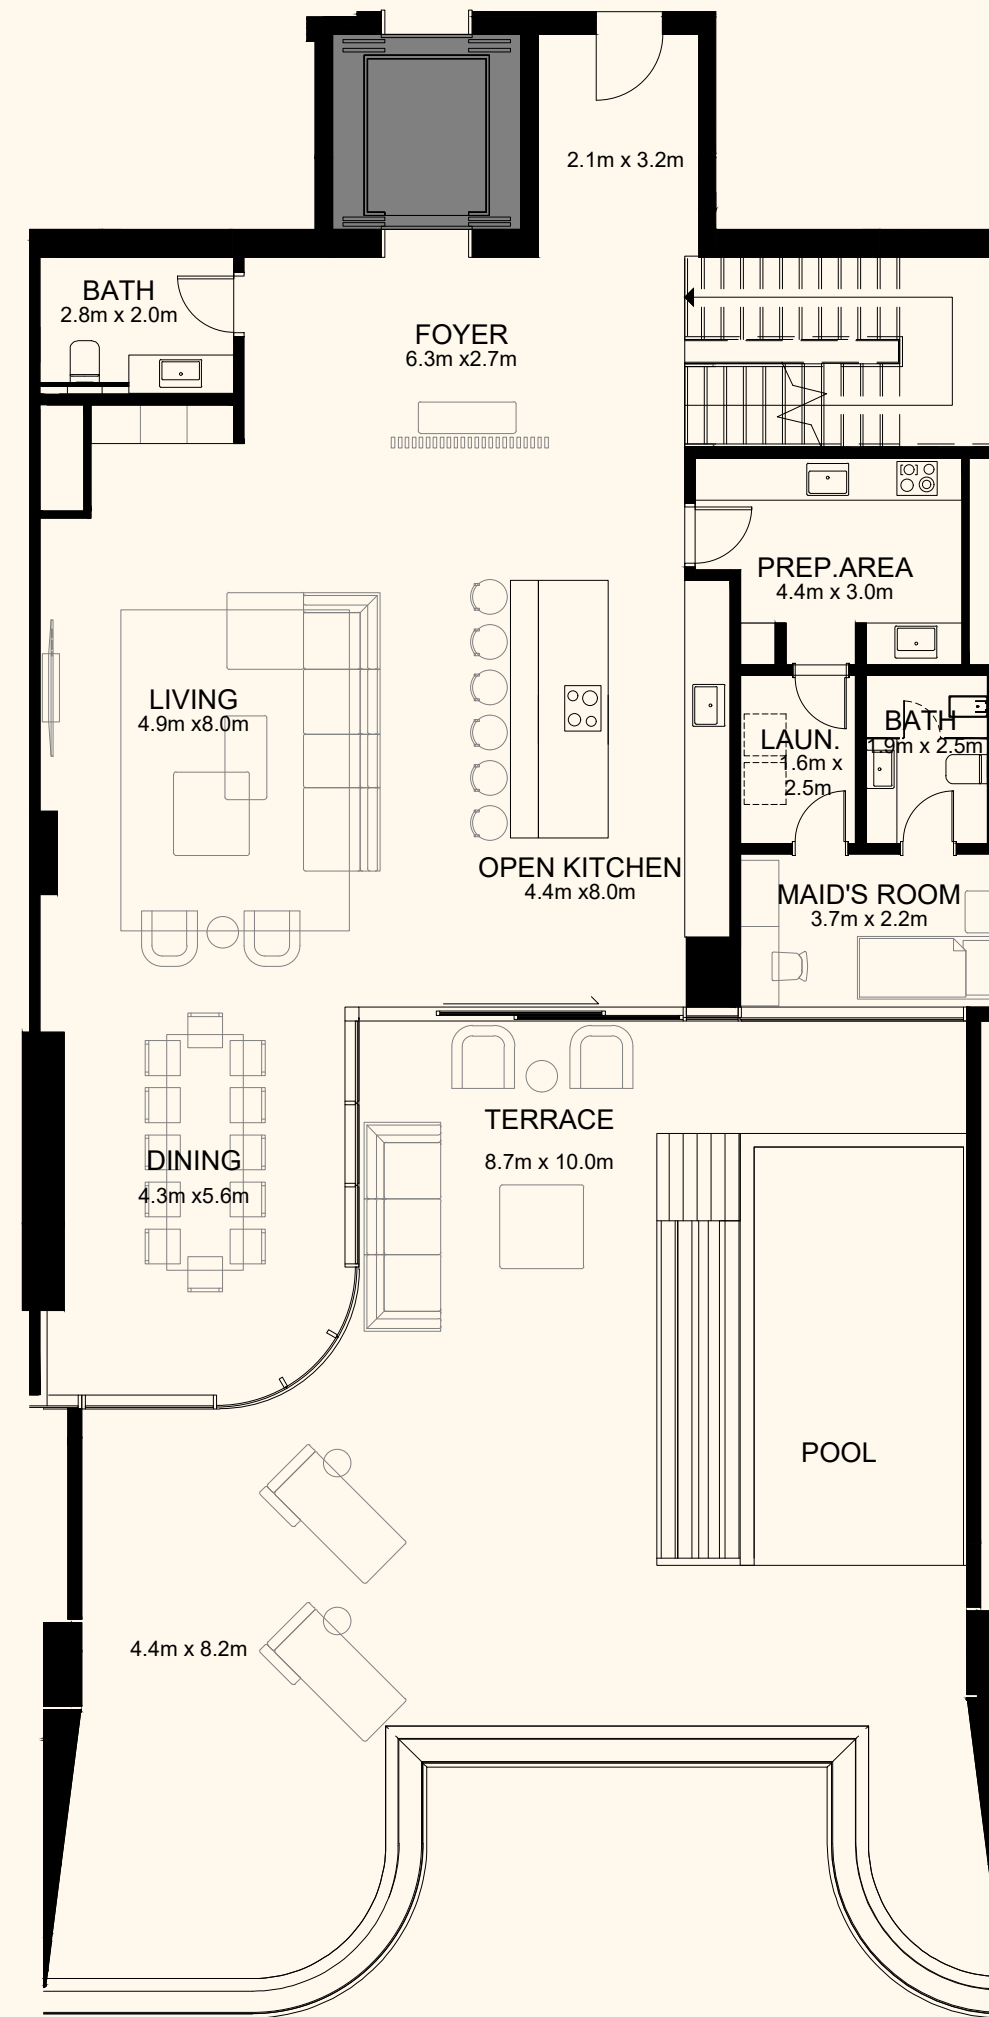

ORLA

) (*Dorchester Collection*

DUBAI

by OMNIYAT

ORLA

) (*Dorchester Collection*

DUBAI

Sea View

Beach View

Unit 202

3 Bedroom Duplex | 5 Bathrooms | 3 Parking Spaces

Residence	4,369 sq. ft.	406 sq. mt.
Terrace	1,659 sq. ft.	154 sq. mt.
Total	6,028 sq. ft.	560 sq. mt.

Lower Level

Upper Level

ORLA

) (*Dorchester Collection*

DUBAI

Sea View

Beach View

Unit 203

4 Bedroom Simplex | 6 Bathrooms | 4 Parking Spaces

Residence	4,549 sq. ft.	423 sq. mt.
Terrace	3,247 sq. ft.	302 sq. mt.
Total	7,796 sq. ft.	724 sq. mt.

ORLA

Dorchester Collection

DUBAI

Sea View

Beach View

Lower Level

Upper Level

Unit 204

4 Bedroom Duplex | 6 Bathrooms | 4 Parking Spaces

Residence	4,973 sq. ft.	462 sq. mt.
Terrace	3,894 sq. ft.	362 sq. mt.
Total	8,867 sq. ft.	824 sq. mt.