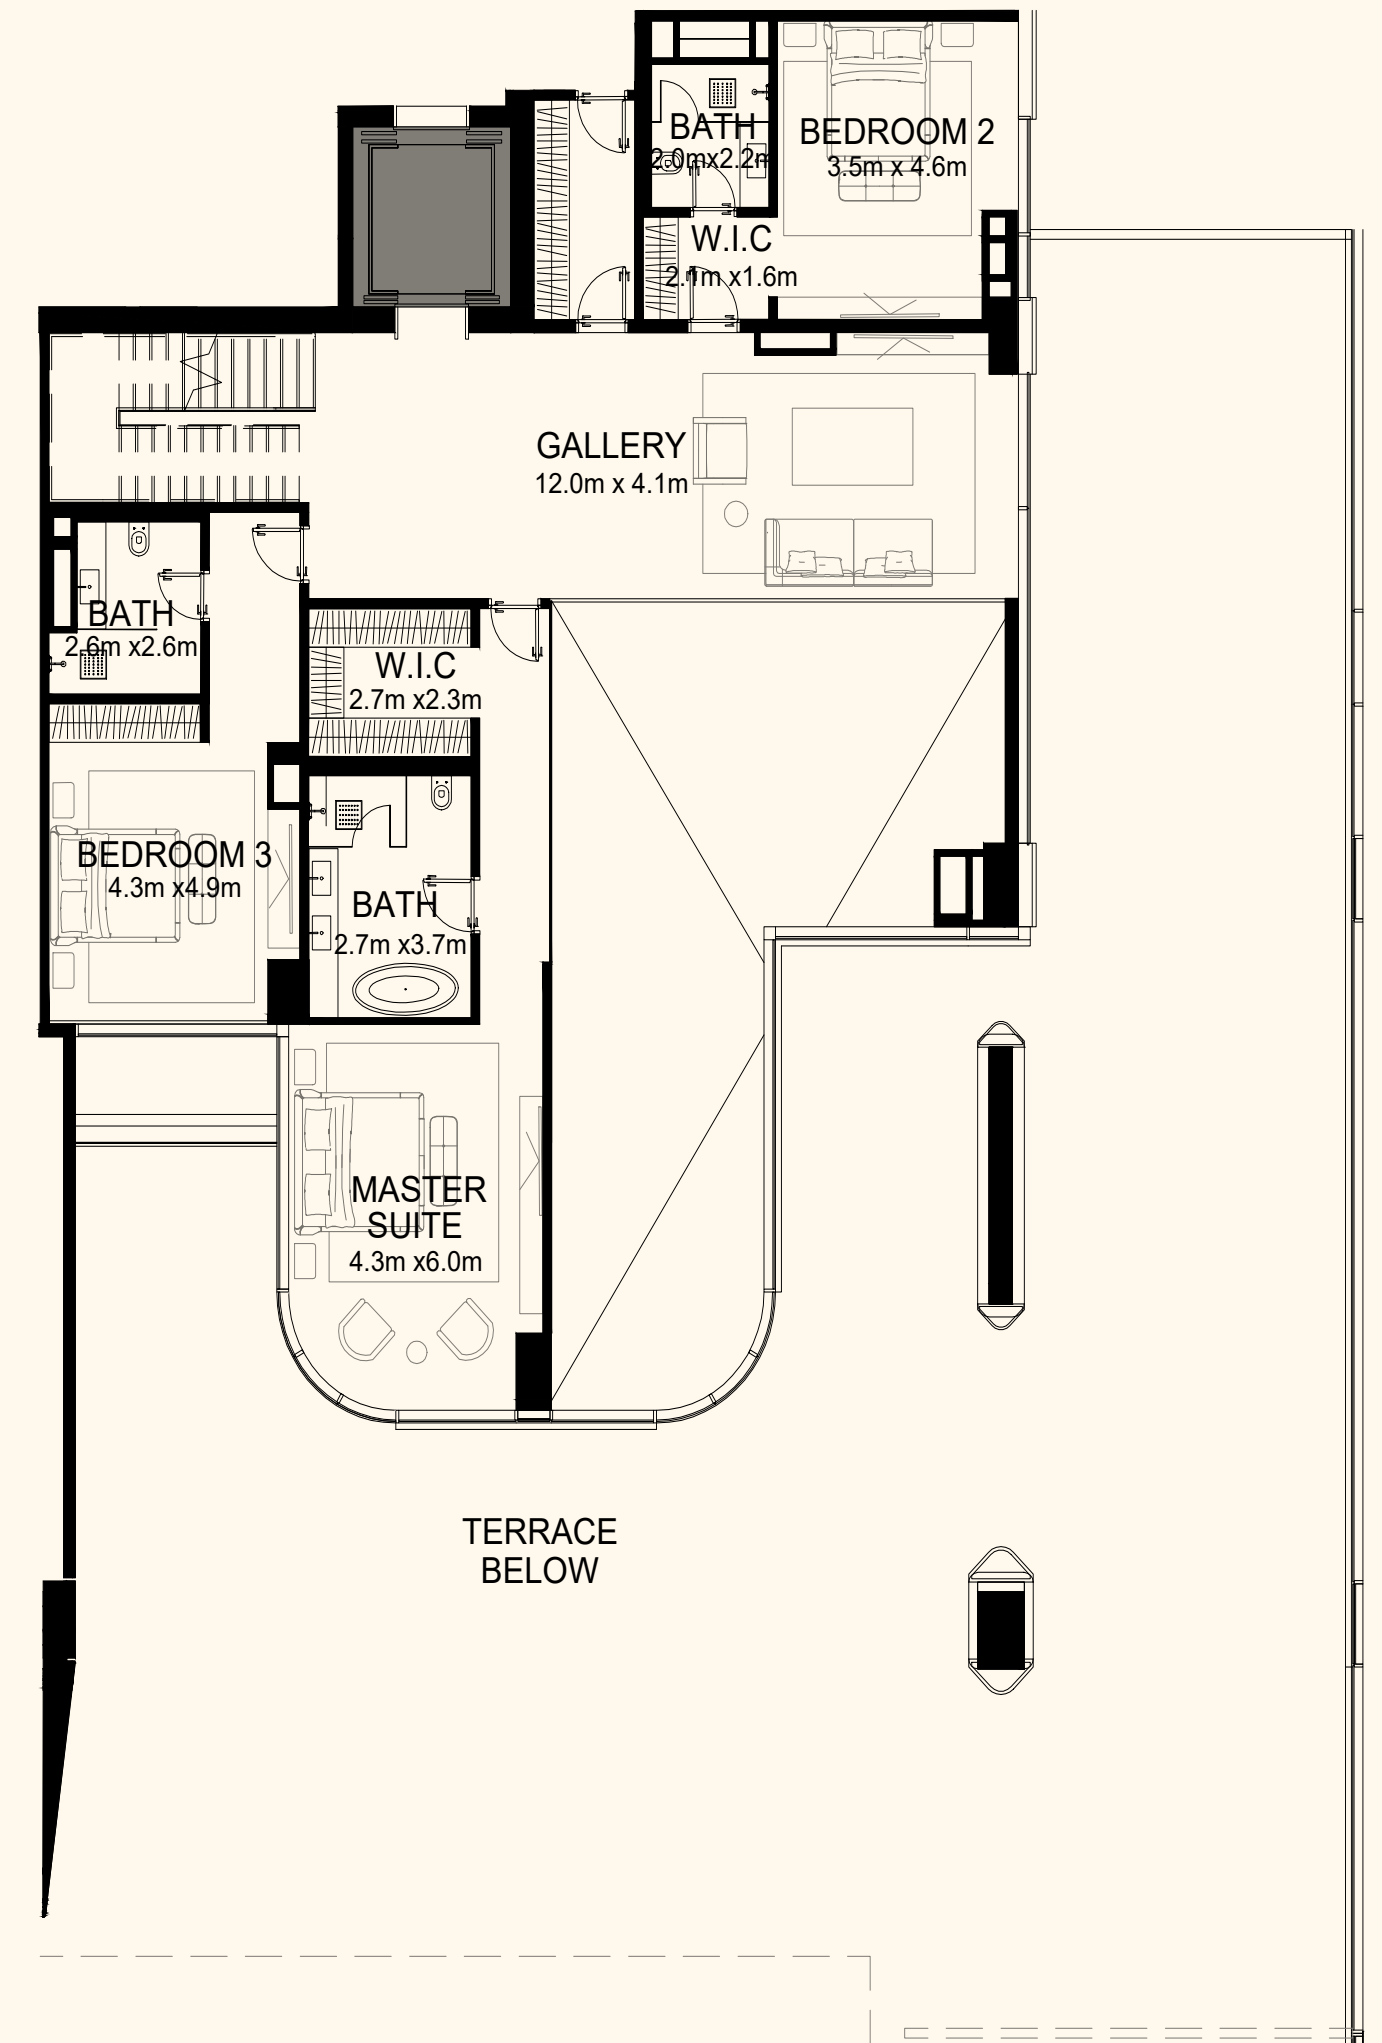

DUBAI

Sea View

Beach View

Unit 203

4 Bedroom Simplex | 6 Bathrooms | 4 Parking Spaces

Residence	4,549 sq. ft.	423 sq. mt.
Terrace	3,247 sq. ft.	302 sq. mt.
Total	7,796 sq. ft.	724 sq. mt.

ORLA

Dorchester Collection

DUBAI

Sea View

Beach View

Lower Level

Upper Level

Unit 204

4 Bedroom Duplex | 6 Bathrooms | 4 Parking Spaces

Residence	4,973 sq. ft.	462 sq. mt.
Terrace	3,894 sq. ft.	362 sq. mt.
Total	8,867 sq. ft.	824 sq. mt.

ORLA

) (*Dorchester Collection*

DUBAI

Sea View

Beach View

Lower Level

Upper Level

Unit 205

4 Bedroom Duplex | 6 Bathrooms | 4 Parking Spaces

Residence	6,812 sq. ft.	633 sq. mt.
Terrace	4,579 sq. ft.	425 sq. mt.
Total	11,391 sq. ft.	1,058 sq. mt.

ORLA

Dorchester Collection

DUBAI

Sea View

Beach View