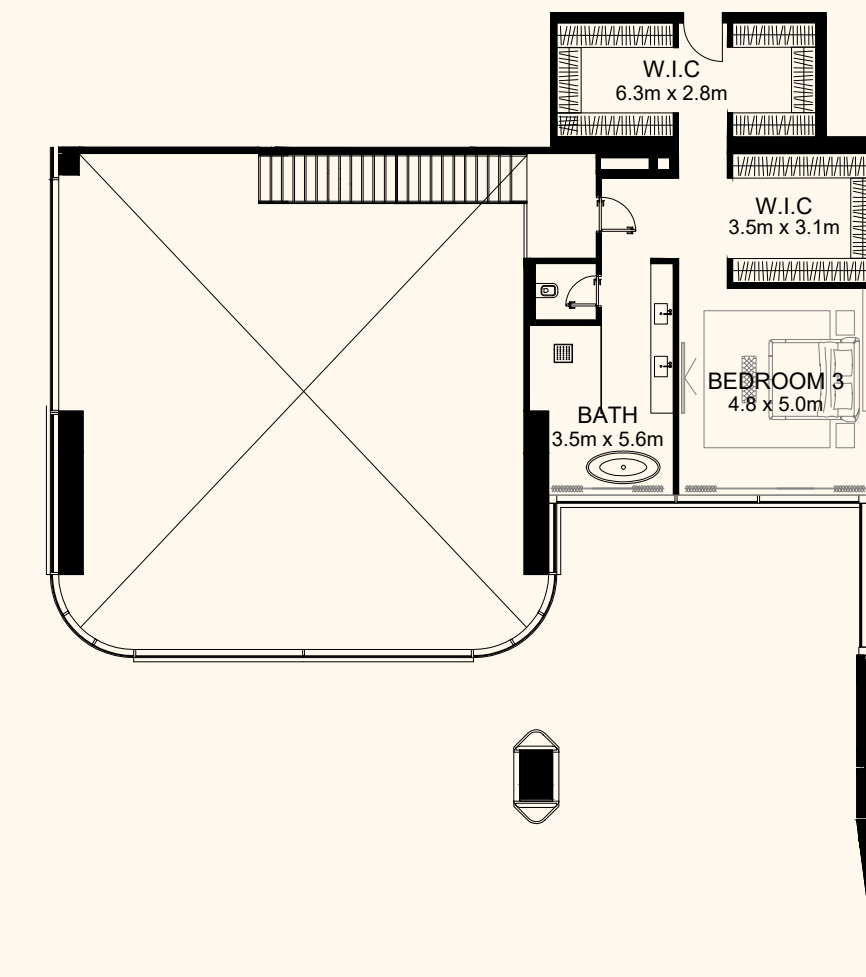

DUBAI

Sea View

Beach View

Lower Level

Upper Level

Unit 204

4 Bedroom Duplex | 6 Bathrooms | 4 Parking Spaces

Residence	4,973 sq. ft.	462 sq. mt.
Terrace	3,894 sq. ft.	362 sq. mt.
Total	8,867 sq. ft.	824 sq. mt.

ORLA

) (*Dorchester Collection*

DUBAI

Sea View

Beach View

Lower Level

Upper Level

Unit 205

4 Bedroom Duplex | 6 Bathrooms | 4 Parking Spaces

Residence	6,812 sq. ft.	633 sq. mt.
Terrace	4,579 sq. ft.	425 sq. mt.
Total	11,391 sq. ft.	1,058 sq. mt.

ORLA

Dorchester Collection

DUBAI

Sea View

Beach View

Lower Level

Upper Level

Unit 206

4 Bedroom Duplex | 6 Bathrooms | 4 Parking Spaces

Residence	7,113 sq. ft.	661 sq. mt.
Terrace	3,416 sq. ft.	317 sq. mt.
Total	10,529 sq. ft.	978 sq. mt.

ORLA

Dorchester Collection