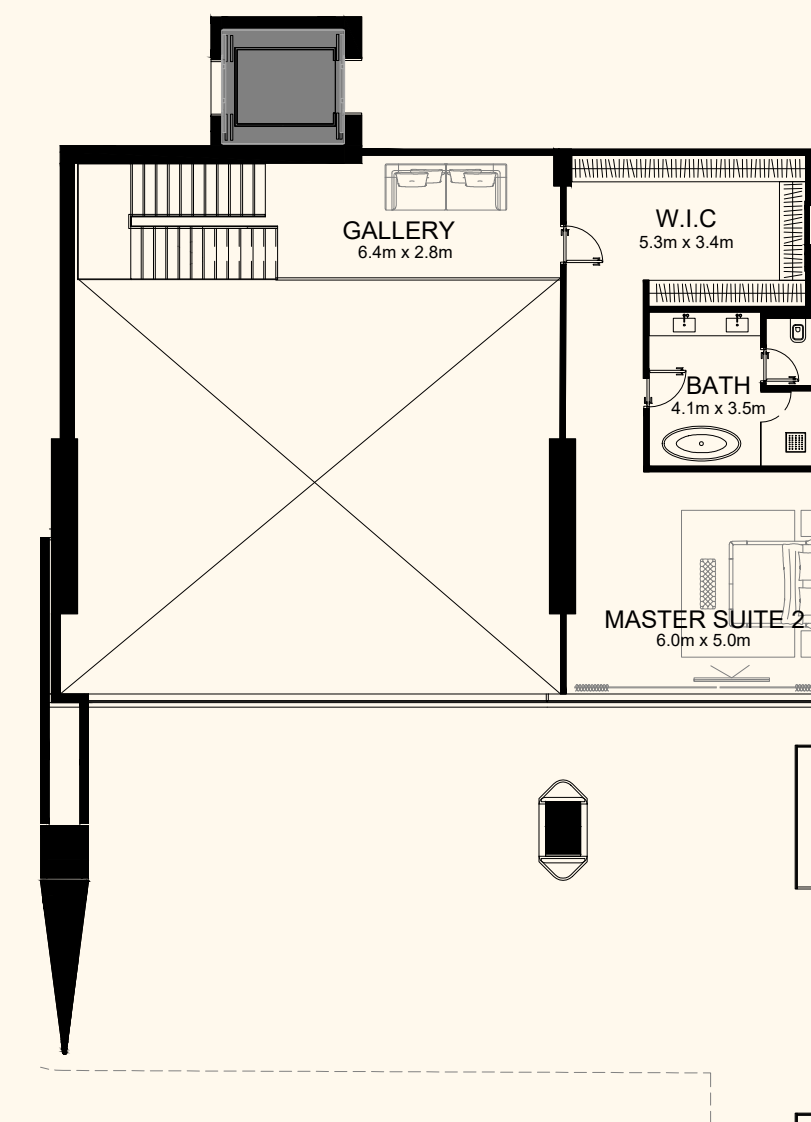

Sea View

Beach View

Unit 603

4 Bedroom Simplex | 6 Bathrooms | 4 Parking Spaces

Residence	4,191 sq. ft.	389 sq. mt.
Terrace	3,037 sq. ft.	282 sq. mt.
Total	7,228 sq. ft.	672 sq. mt.

ORLA

) (*Dorchester Collection*

DUBAI

Sea View

Beach View

Unit 606

4 Bedroom Duplex | 6 Bathrooms | 4 Parking Spaces

Residence	7,037 sq. ft.	654 sq. mt.
Terrace	3,124 sq. ft.	290 sq. mt.
Total	10,160 sq. ft.	944 sq. mt.

Lower Level

Upper Level

ORLA

) (*Dorchester Collection*

DUBAI

Sea View

Beach View

Unit 608

4 Bedroom Simplex | 5 Bathrooms | 4 Parking Spaces

Residence	4,029 sq. ft.	374 sq. mt.
Terrace	2,280 sq. ft.	212 sq. mt.
Total	6,309 sq. ft.	586 sq. mt.