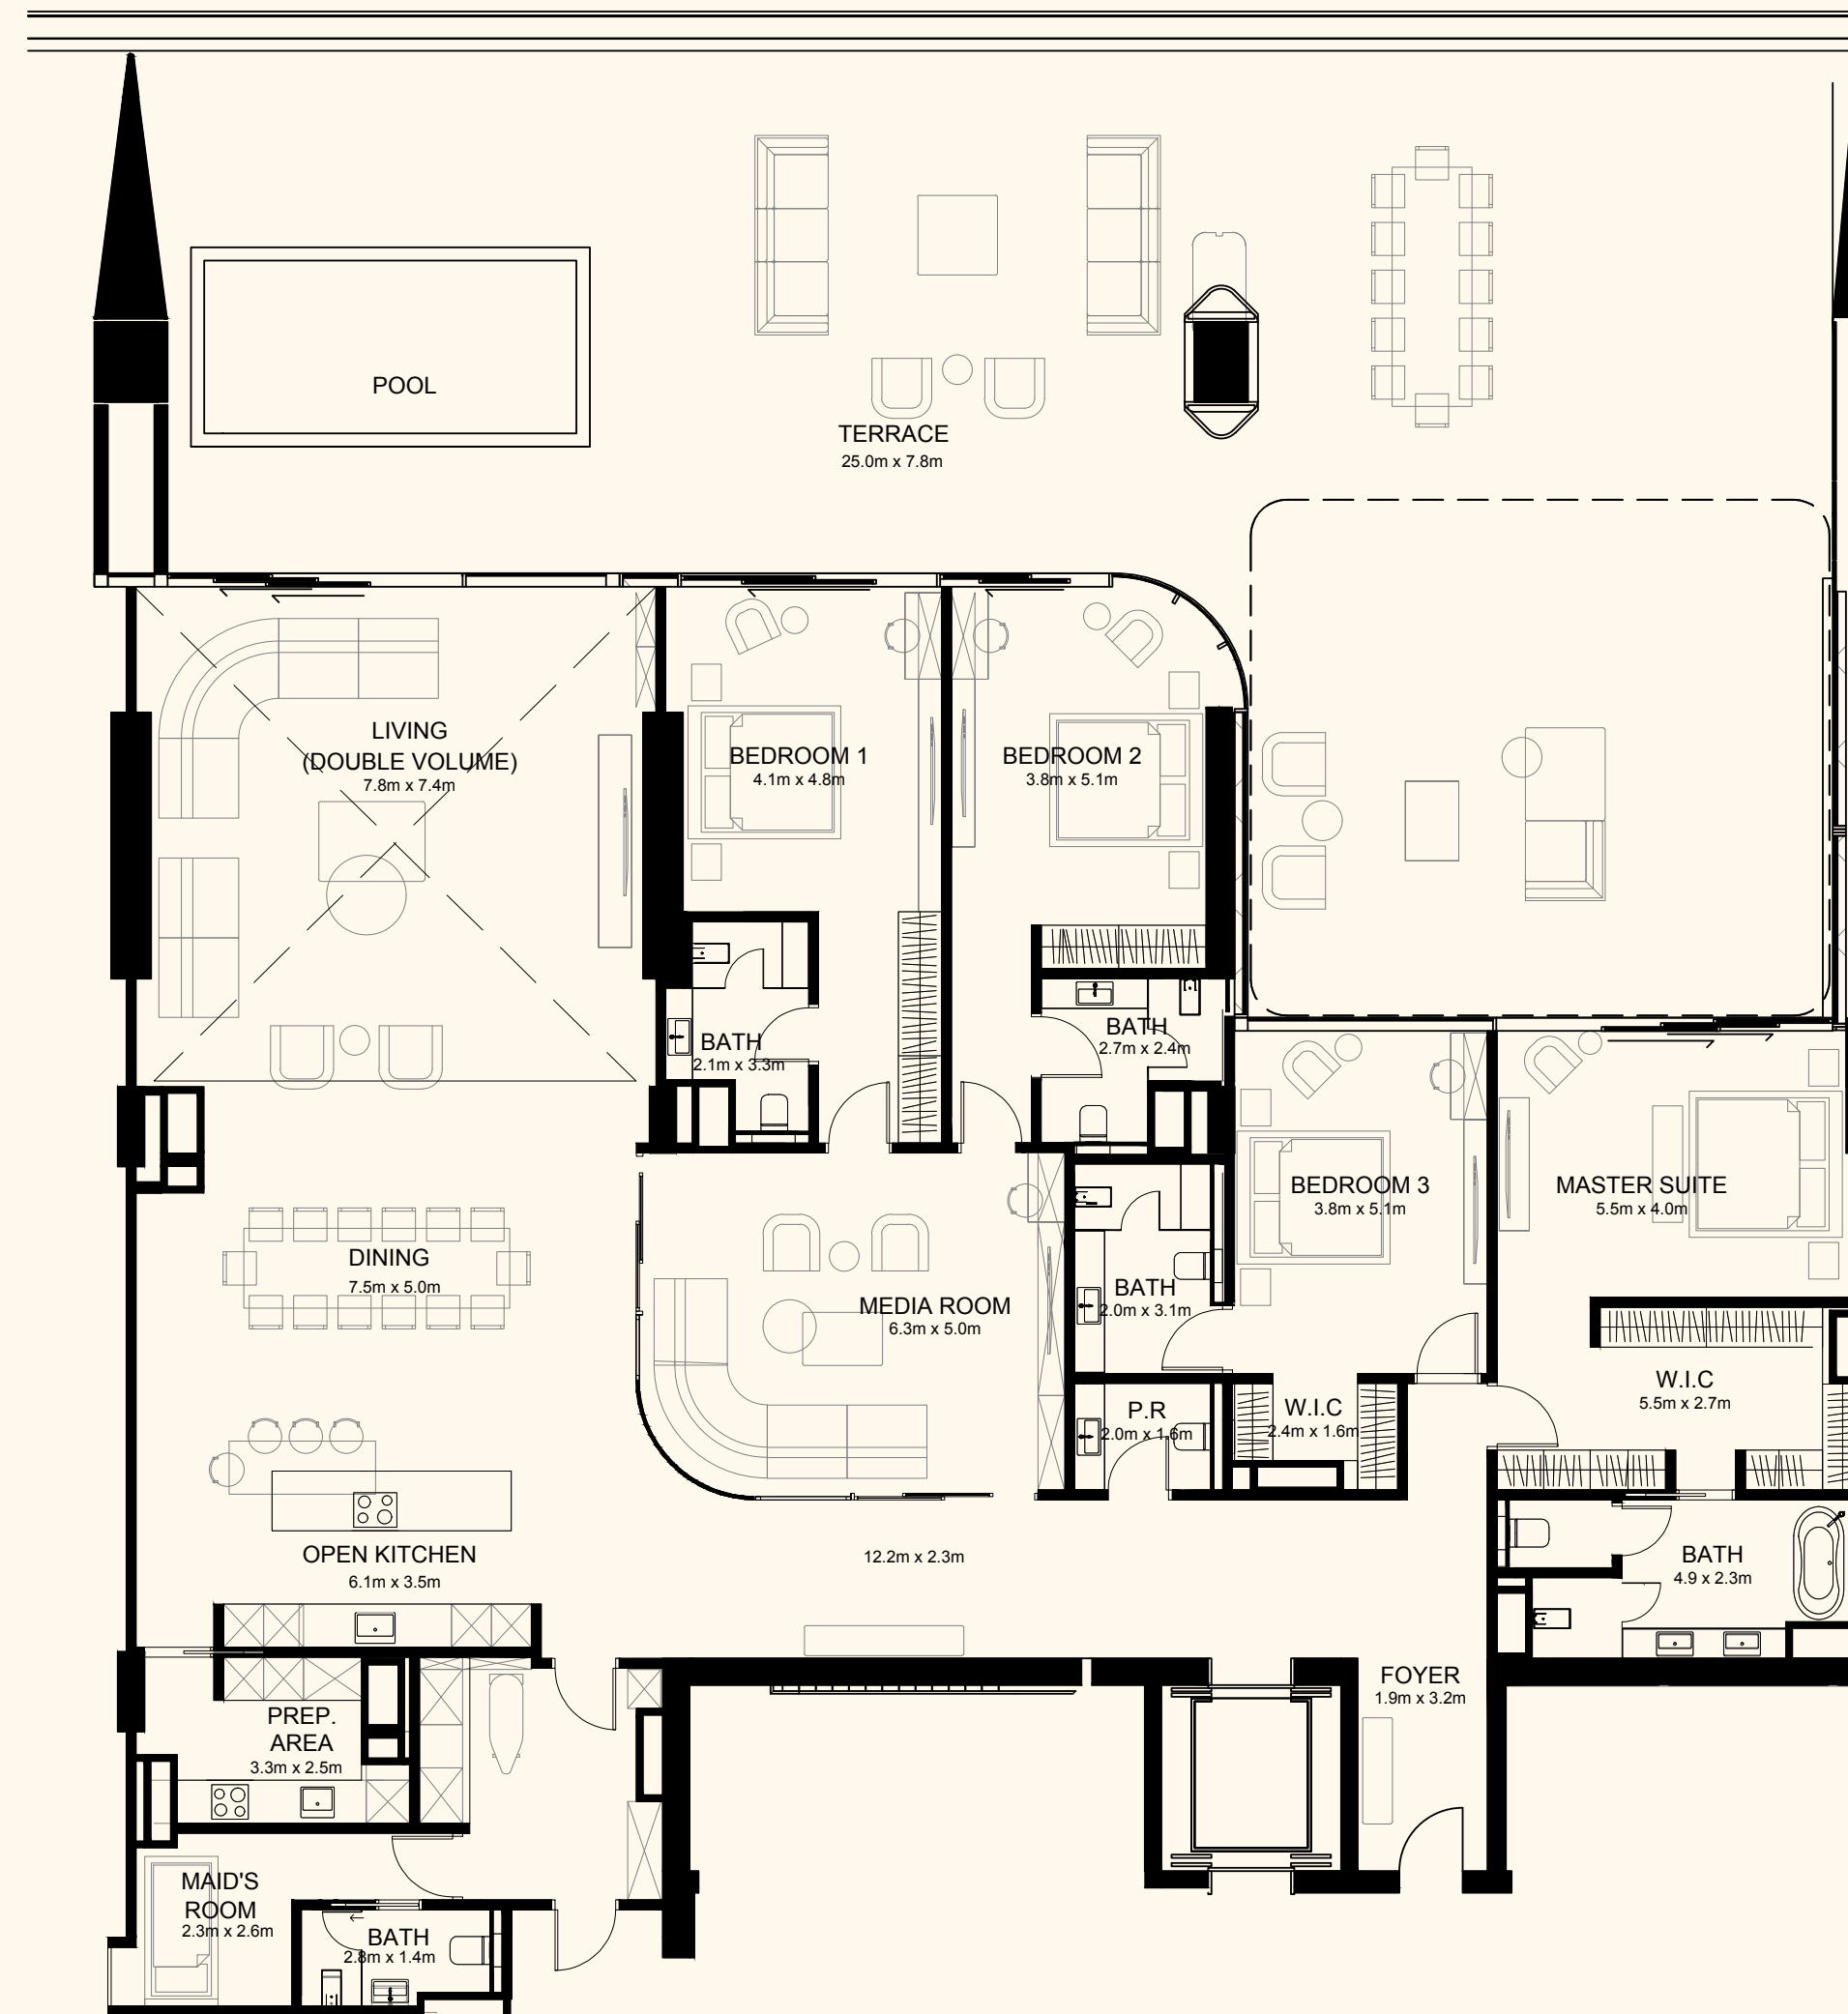

ORLA

) (*Dorchester Collection*

DUBAI

Sea View

Beach View

Unit 208

4 Bedroom Simplex | 6 Bathrooms | 4 Parking Spaces

Residence	4,407 sq. ft.	409 sq. mt.
Terrace	2,903 sq. ft.	270 sq. mt.
Total	7,310 sq. ft.	679 sq. mt.

ORLA

) (*Dorchester Collection*

DUBAI

Sea View

Beach View

Unit 211

2 Bedroom Simplex | 3 Bathrooms | 2 Parking Spaces

Residence	2,540 sq. ft.	236 sq. mt.
Terrace	1,733 sq. ft.	161 sq. mt.
<hr/>		
Total	4,273 sq. ft.	397 sq. mt.