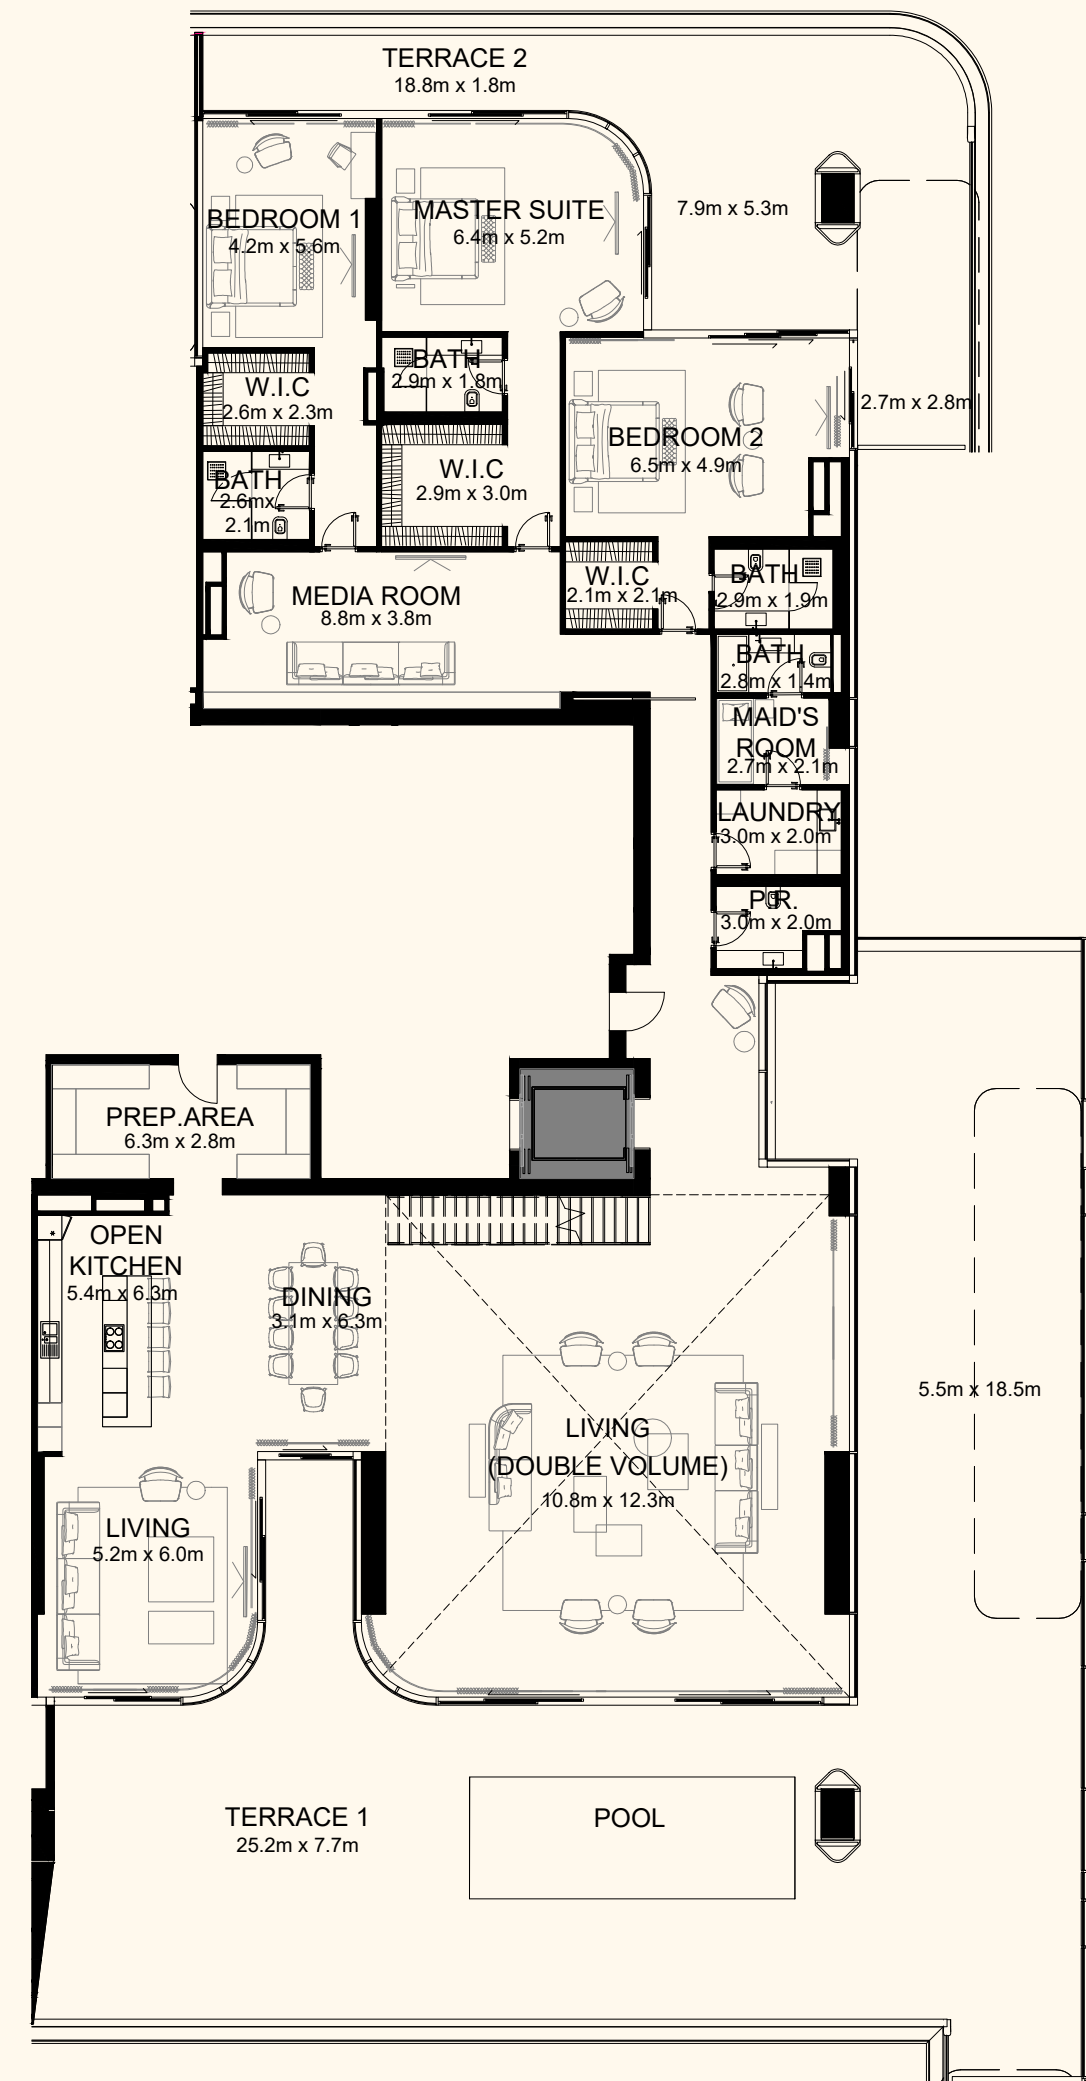

ORLA

Dorchester Collection

DUBAI

Sea View

Beach View

Unit 403

4 Bedroom Simplex | 6 Bathrooms | 4 Parking Spaces

Residence	4,535 sq. ft.	421 sq. mt.
Terrace	2,792 sq. ft.	259 sq. mt.
Total	7,326 sq. ft.	681 sq. mt.

ORLA

Dorchester Collection

DUBAI

Sea View

Beach View

Unit 406

4 Bedroom Duplex | 6 Bathrooms | 4 Parking Spaces

Residence	7,126 sq. ft.	662 sq. mt.
Terrace	4,633 sq. ft.	430 sq. mt.
Total	11,759 sq. ft.	1,092 sq. mt.

Lower Level

Upper Level

ORLA

) (*Dorchester Collection*

DUBAI

Sea View

Beach View

Unit 408

4 Bedroom Simplex | 6 Bathrooms | 4 Parking Spaces

Residence	4,450 sq. ft.	413 sq. mt.
Terrace	2,917 sq. ft.	271 sq. mt.
Total	7,366 sq. ft.	684 sq. mt.

ORLA

) (*Dorchester Collection*

DUBAI

Sea View

Beach View