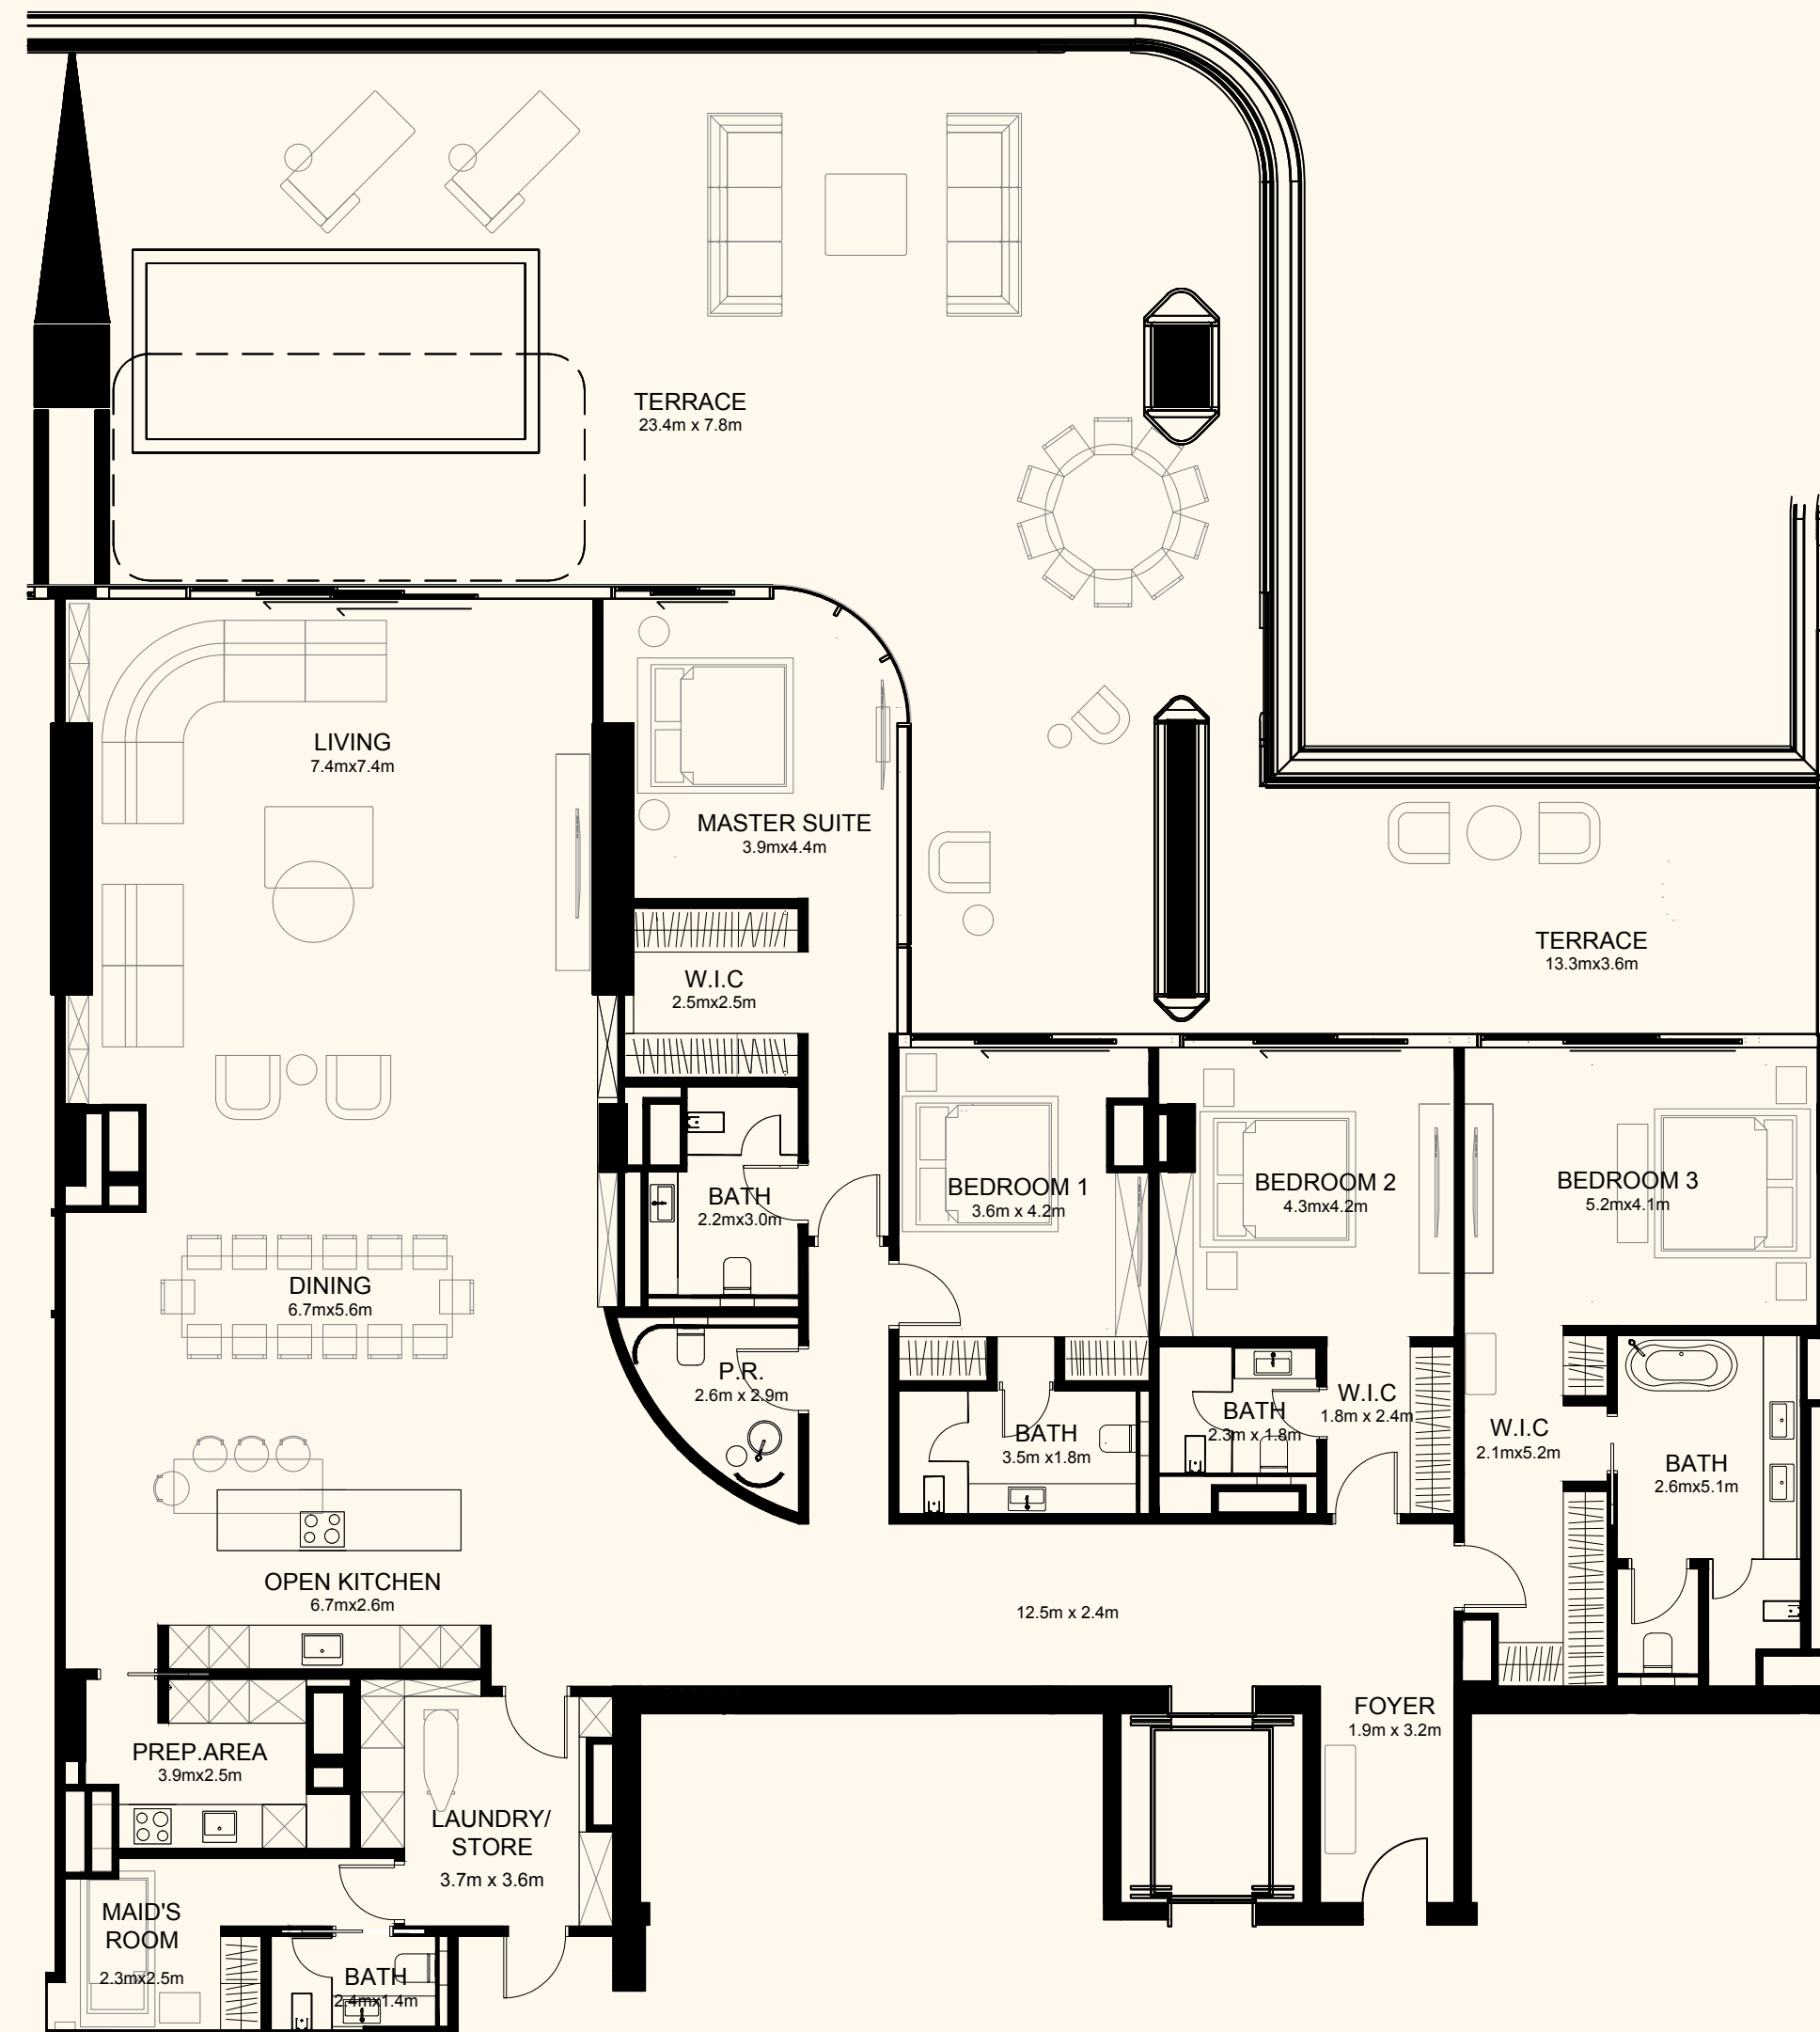

ORLA

) (*Dorchester Collection*

DUBAI

Sea View

Beach View

Unit 608

4 Bedroom Simplex | 5 Bathrooms | 4 Parking Spaces

Residence	4,029 sq. ft.	374 sq. mt.
Terrace	2,280 sq. ft.	212 sq. mt.
Total	6,309 sq. ft.	586 sq. mt.

ORLA

Dorchester Collection

DUBAI

Sea View

Beach View

Unit 705

3 Bedroom Simplex | 4 Bathrooms | 3 Parking Spaces

Residence	3,540 sq. ft.	329 sq. mt.
Terrace	660 sq. ft.	61 sq. mt.
Total	4,200 sq. ft.	390 sq. mt.

ORLA

) (*Dorchester Collection*
DUBAI

Sea View

Beach View

Unit 803

4 Bedroom Simplex | 6 Bathrooms | 4 Parking Spaces

Residence	4,560 sq. ft.	424 sq. mt.
Terrace	2,763 sq. ft.	257 sq. mt.
Total	7,323 sq. ft.	680 sq. mt.