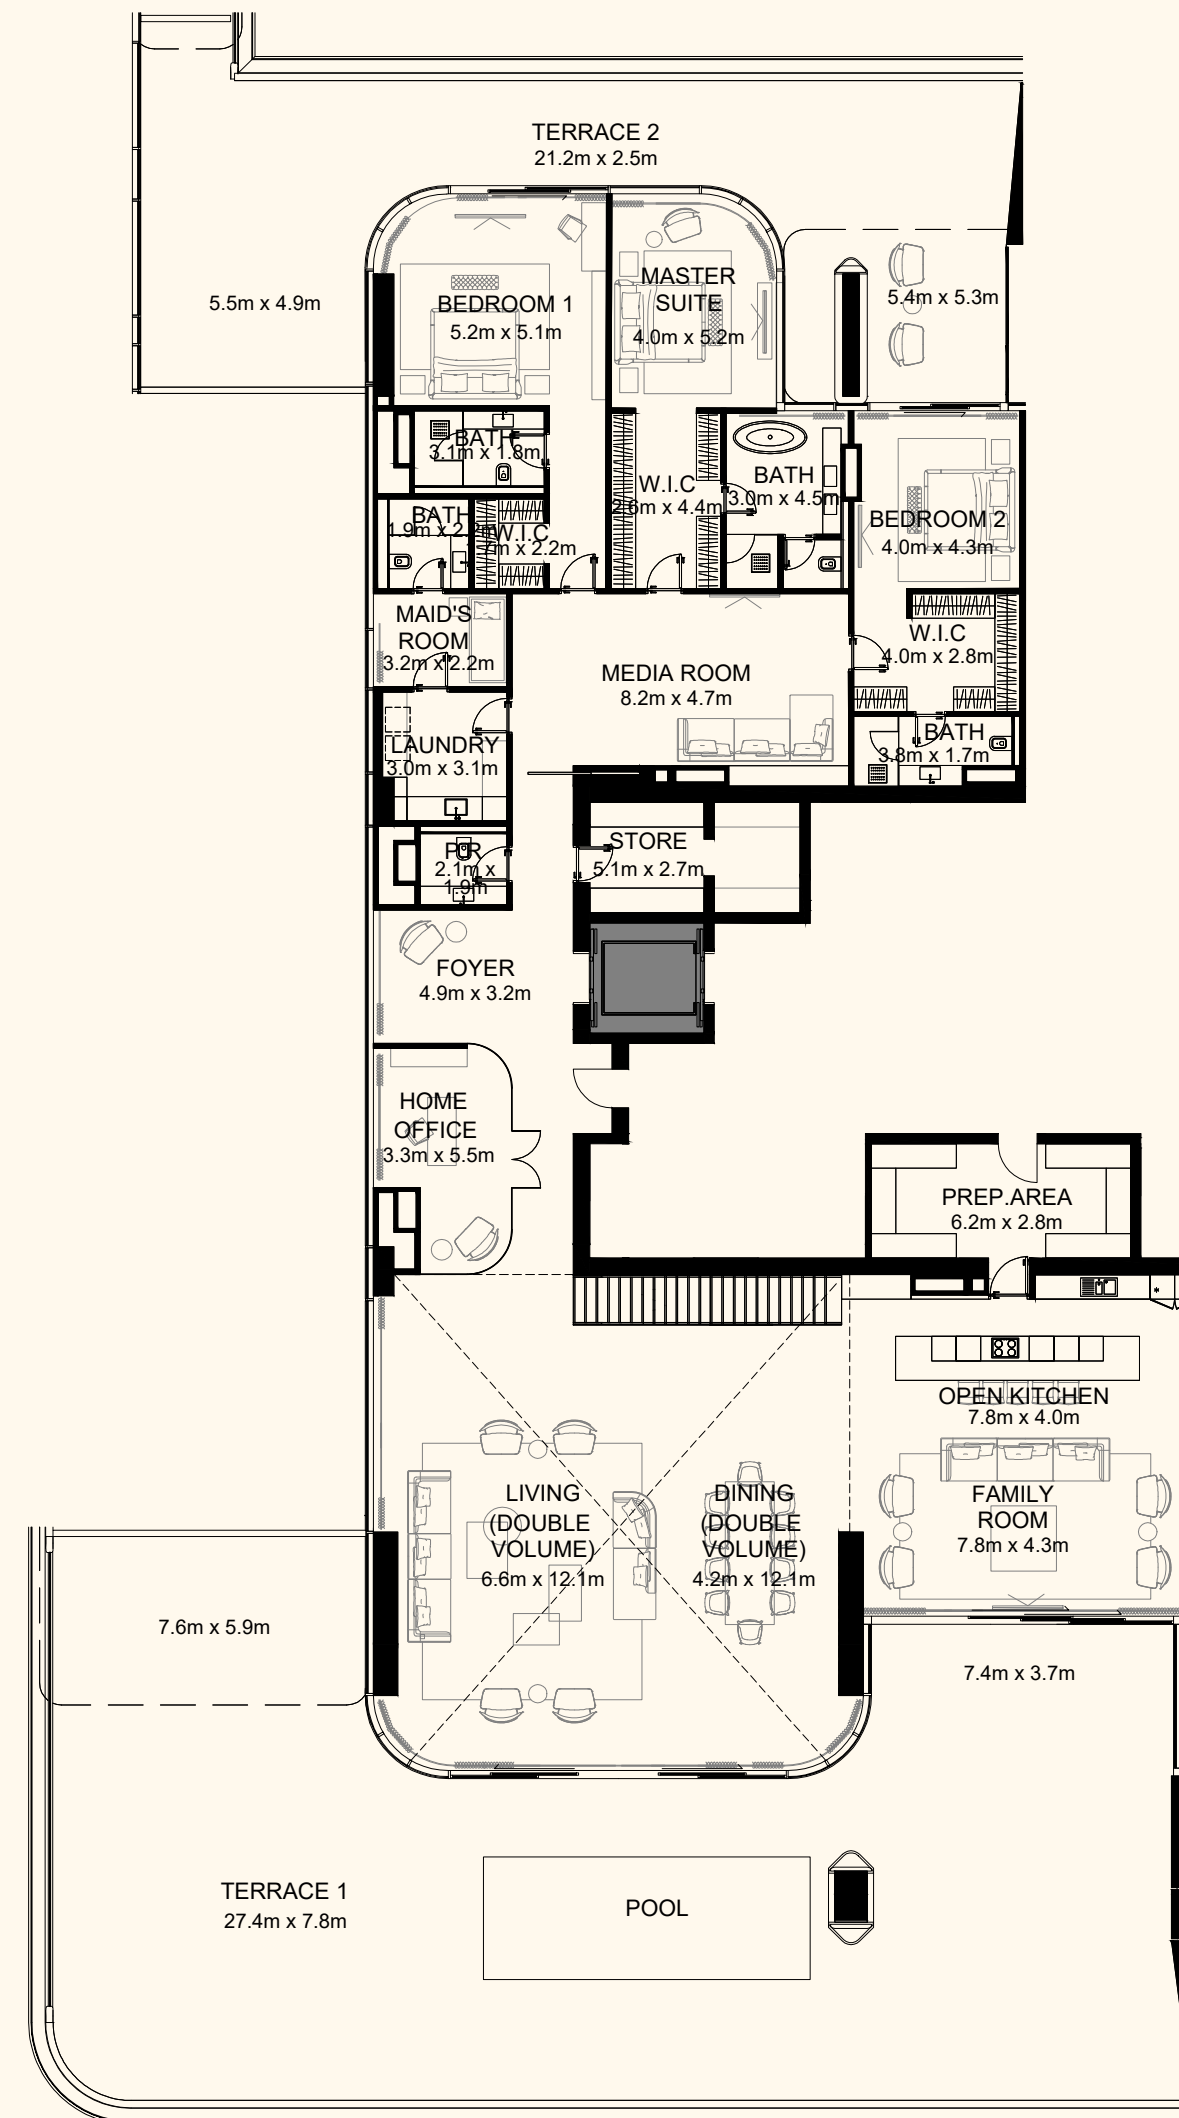

DUBAI

Sea View

Beach View

Lower Level

Upper Level

Unit 204

4 Bedroom Duplex | 6 Bathrooms | 4 Parking Spaces

Residence	4,973 sq. ft.	462 sq. mt.
Terrace	3,894 sq. ft.	362 sq. mt.
Total	8,867 sq. ft.	824 sq. mt.

ORLA

) (*Dorchester Collection*

DUBAI

Sea View

Beach View

Lower Level

Upper Level

Unit 205

4 Bedroom Duplex | 6 Bathrooms | 4 Parking Spaces

Residence	6,812 sq. ft.	633 sq. mt.
Terrace	4,579 sq. ft.	425 sq. mt.
Total	11,391 sq. ft.	1,058 sq. mt.

ORLA

Dorchester Collection

DUBAI

Sea View

Beach View