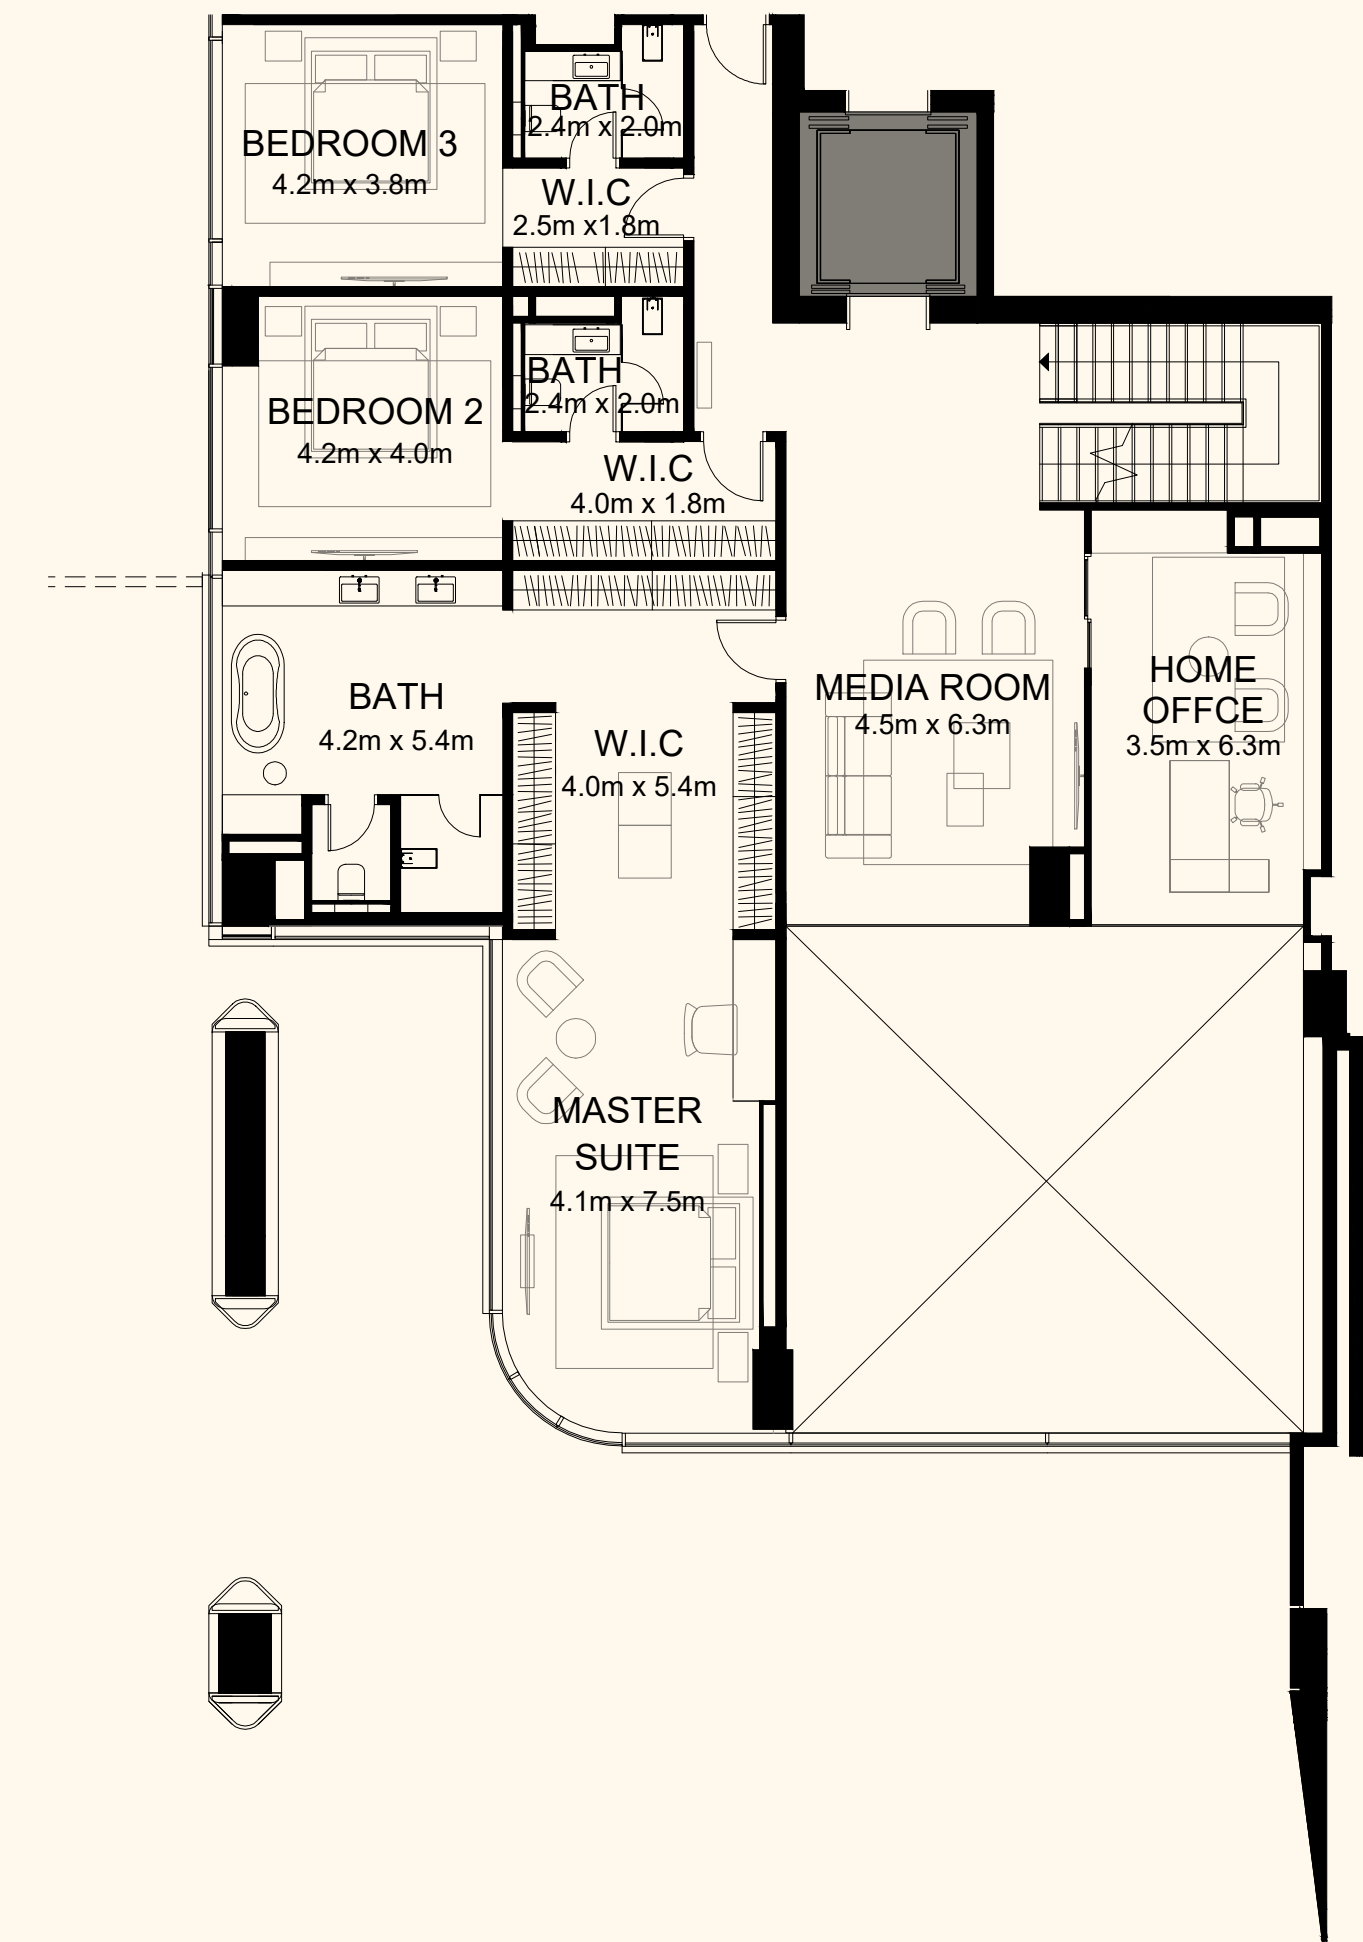

Lower Level

Upper Level

Unit 206

4 Bedroom Duplex | 6 Bathrooms | 4 Parking Spaces

Residence	7,113 sq. ft.	661 sq. mt.
Terrace	3,416 sq. ft.	317 sq. mt.
Total	10,529 sq. ft.	978 sq. mt.

ORLA

Dorchester Collection

DUBAI

Sea View

Beach View

Lower Level

Upper Level

Unit 207

4 Bedroom Duplex | 6 Bathrooms | 4 Parking Spaces

Residence	5,652 sq. ft.	525 sq. mt.
Terrace	2,606 sq. ft.	242 sq. mt.
Total	8,258 sq. ft.	767 sq. mt.

ORLA

) (*Dorchester Collection*

DUBAI

Sea View

Beach View

Unit 208

4 Bedroom Simplex | 6 Bathrooms | 4 Parking Spaces

Residence	4,407 sq. ft.	409 sq. mt.
Terrace	2,903 sq. ft.	270 sq. mt.
Total	7,310 sq. ft.	679 sq. mt.

ORLA

) (*Dorchester Collection*

DUBAI

Sea View

Beach View

Unit 211

2 Bedroom Simplex | 3 Bathrooms | 2 Parking Spaces

Residence	2,540 sq. ft.	236 sq. mt.
Terrace	1,733 sq. ft.	161 sq. mt.
<hr/>		
Total	4,273 sq. ft.	397 sq. mt.