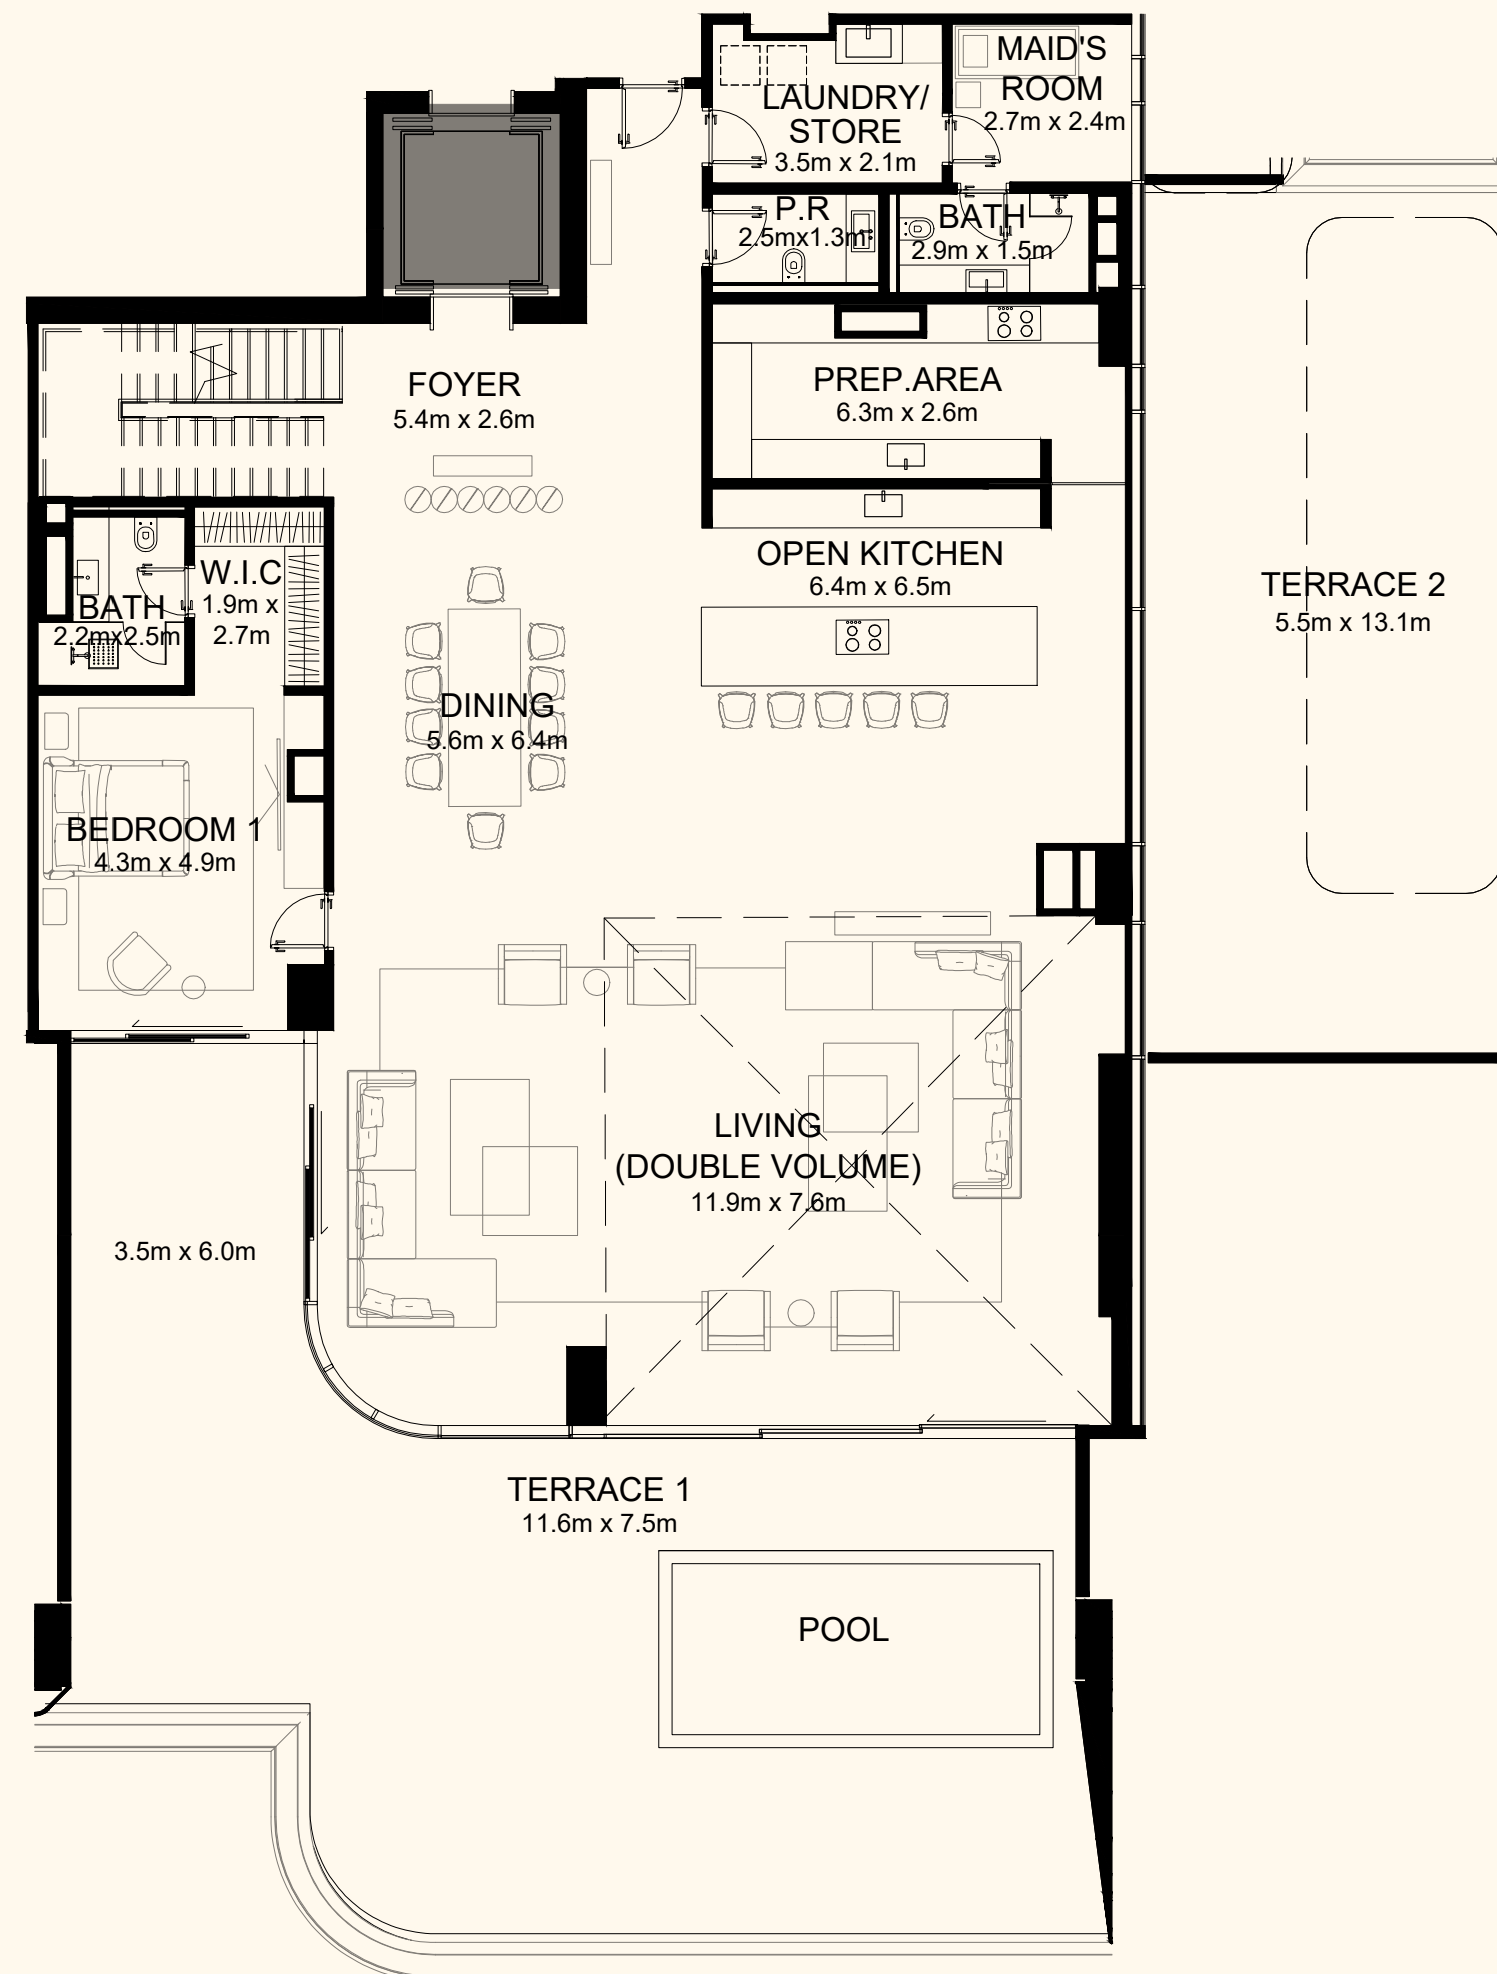

ORLA

) (*Dorchester Collection*

DUBAI

Sea View

Beach View

Unit 902

3 Bedroom Simplex | 4 Bathrooms | 3 Parking Spaces

Residence	3,905 sq. ft.	363 sq. mt.
Terrace	438 sq. ft.	41 sq. mt.
Total	4,343 sq. ft.	403 sq. mt.

ORLA

Dorchester Collection

DUBAI

Sea View

Beach View

Lower Level

Upper Level

Unit 1004

4 Bedroom Duplex | 6 Bathrooms | 4 Parking Spaces

Residence	5,675 sq. ft.	527 sq. mt.
Terrace	2,425 sq. ft.	225 sq. mt.
Total	8,100 sq. ft.	753 sq. mt.

ORLA

) (*Dorchester Collection*

DUBAI

Sea View

Beach View

Unit 1008

4 Bedroom Simplex | 5 Bathrooms | 4 Parking Spaces

Residence	4,059 sq. ft.	377 sq. mt.
Terrace	2,473 sq. ft.	230 sq. mt.
Total	6,532 sq. ft.	607 sq. mt.

ORLA

) (*Dorchester Collection*

DUBAI

Sea View