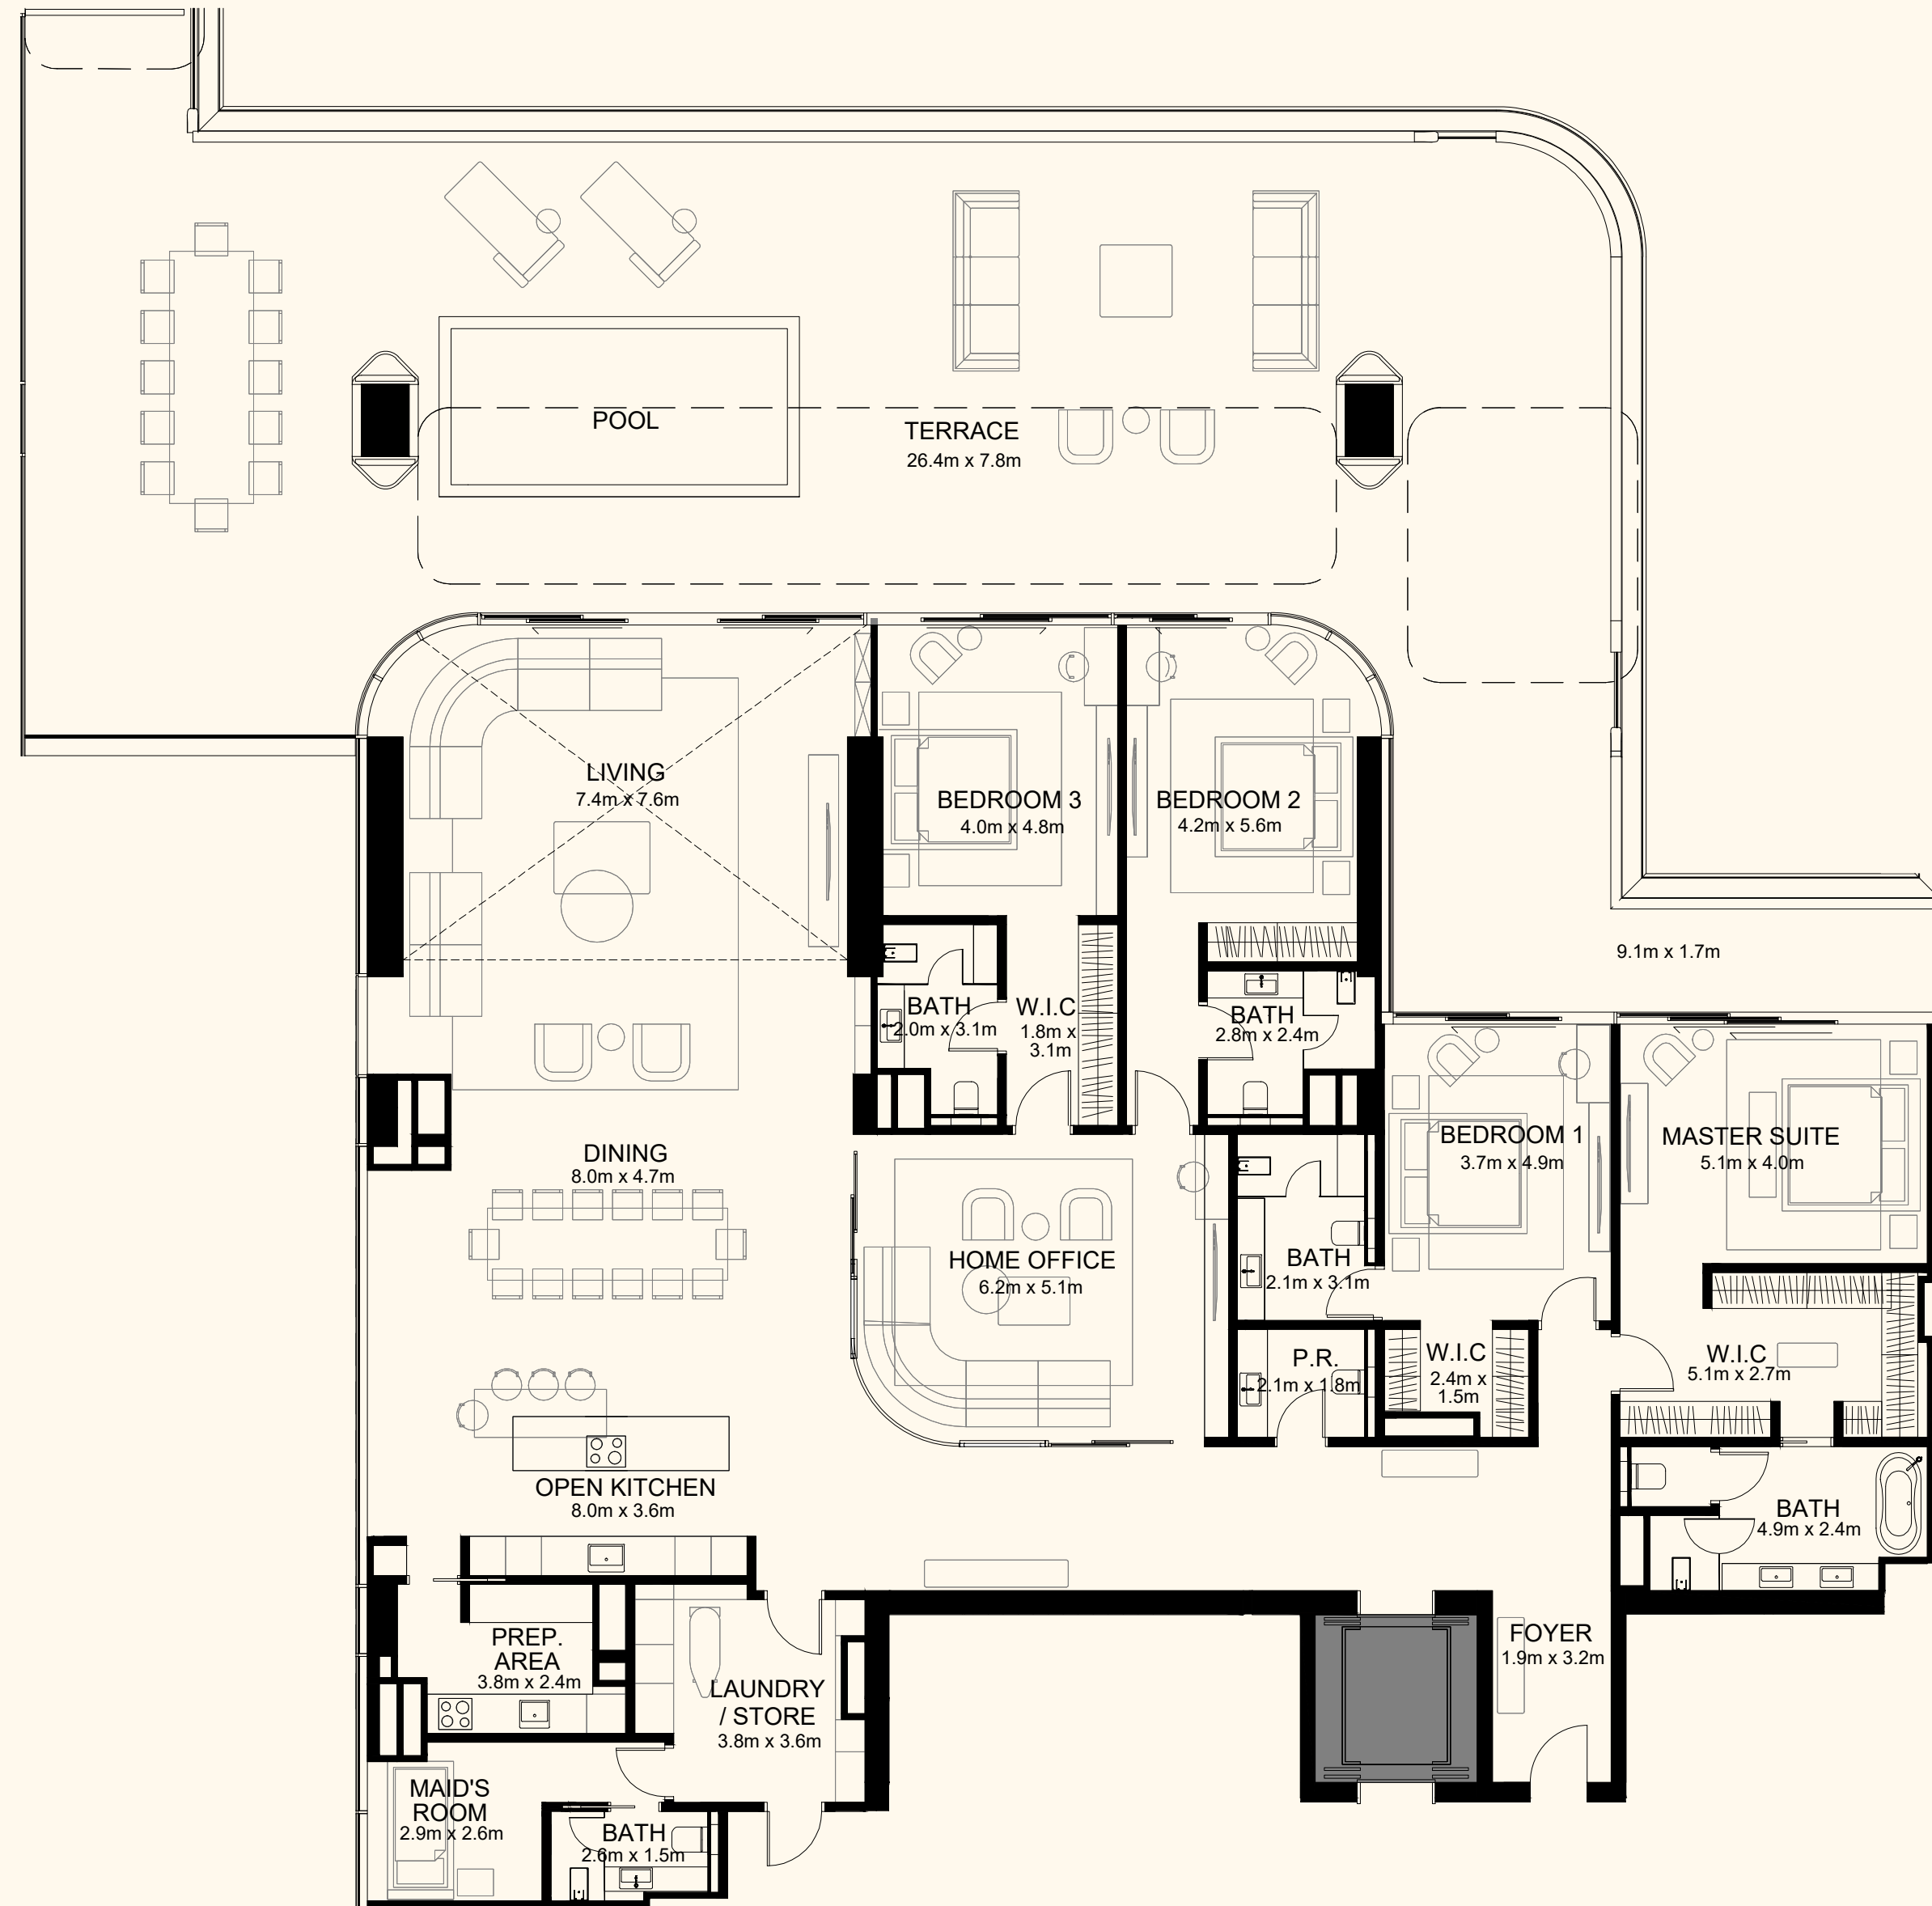

Lower Level

Upper Level

ORLA

) (*Dorchester Collection*

DUBAI

Sea View

Beach View

Unit 408

4 Bedroom Simplex | 6 Bathrooms | 4 Parking Spaces

Residence	4,450 sq. ft.	413 sq. mt.
Terrace	2,917 sq. ft.	271 sq. mt.
Total	7,366 sq. ft.	684 sq. mt.

ORLA

) (*Dorchester Collection*

DUBAI

Sea View

Beach View