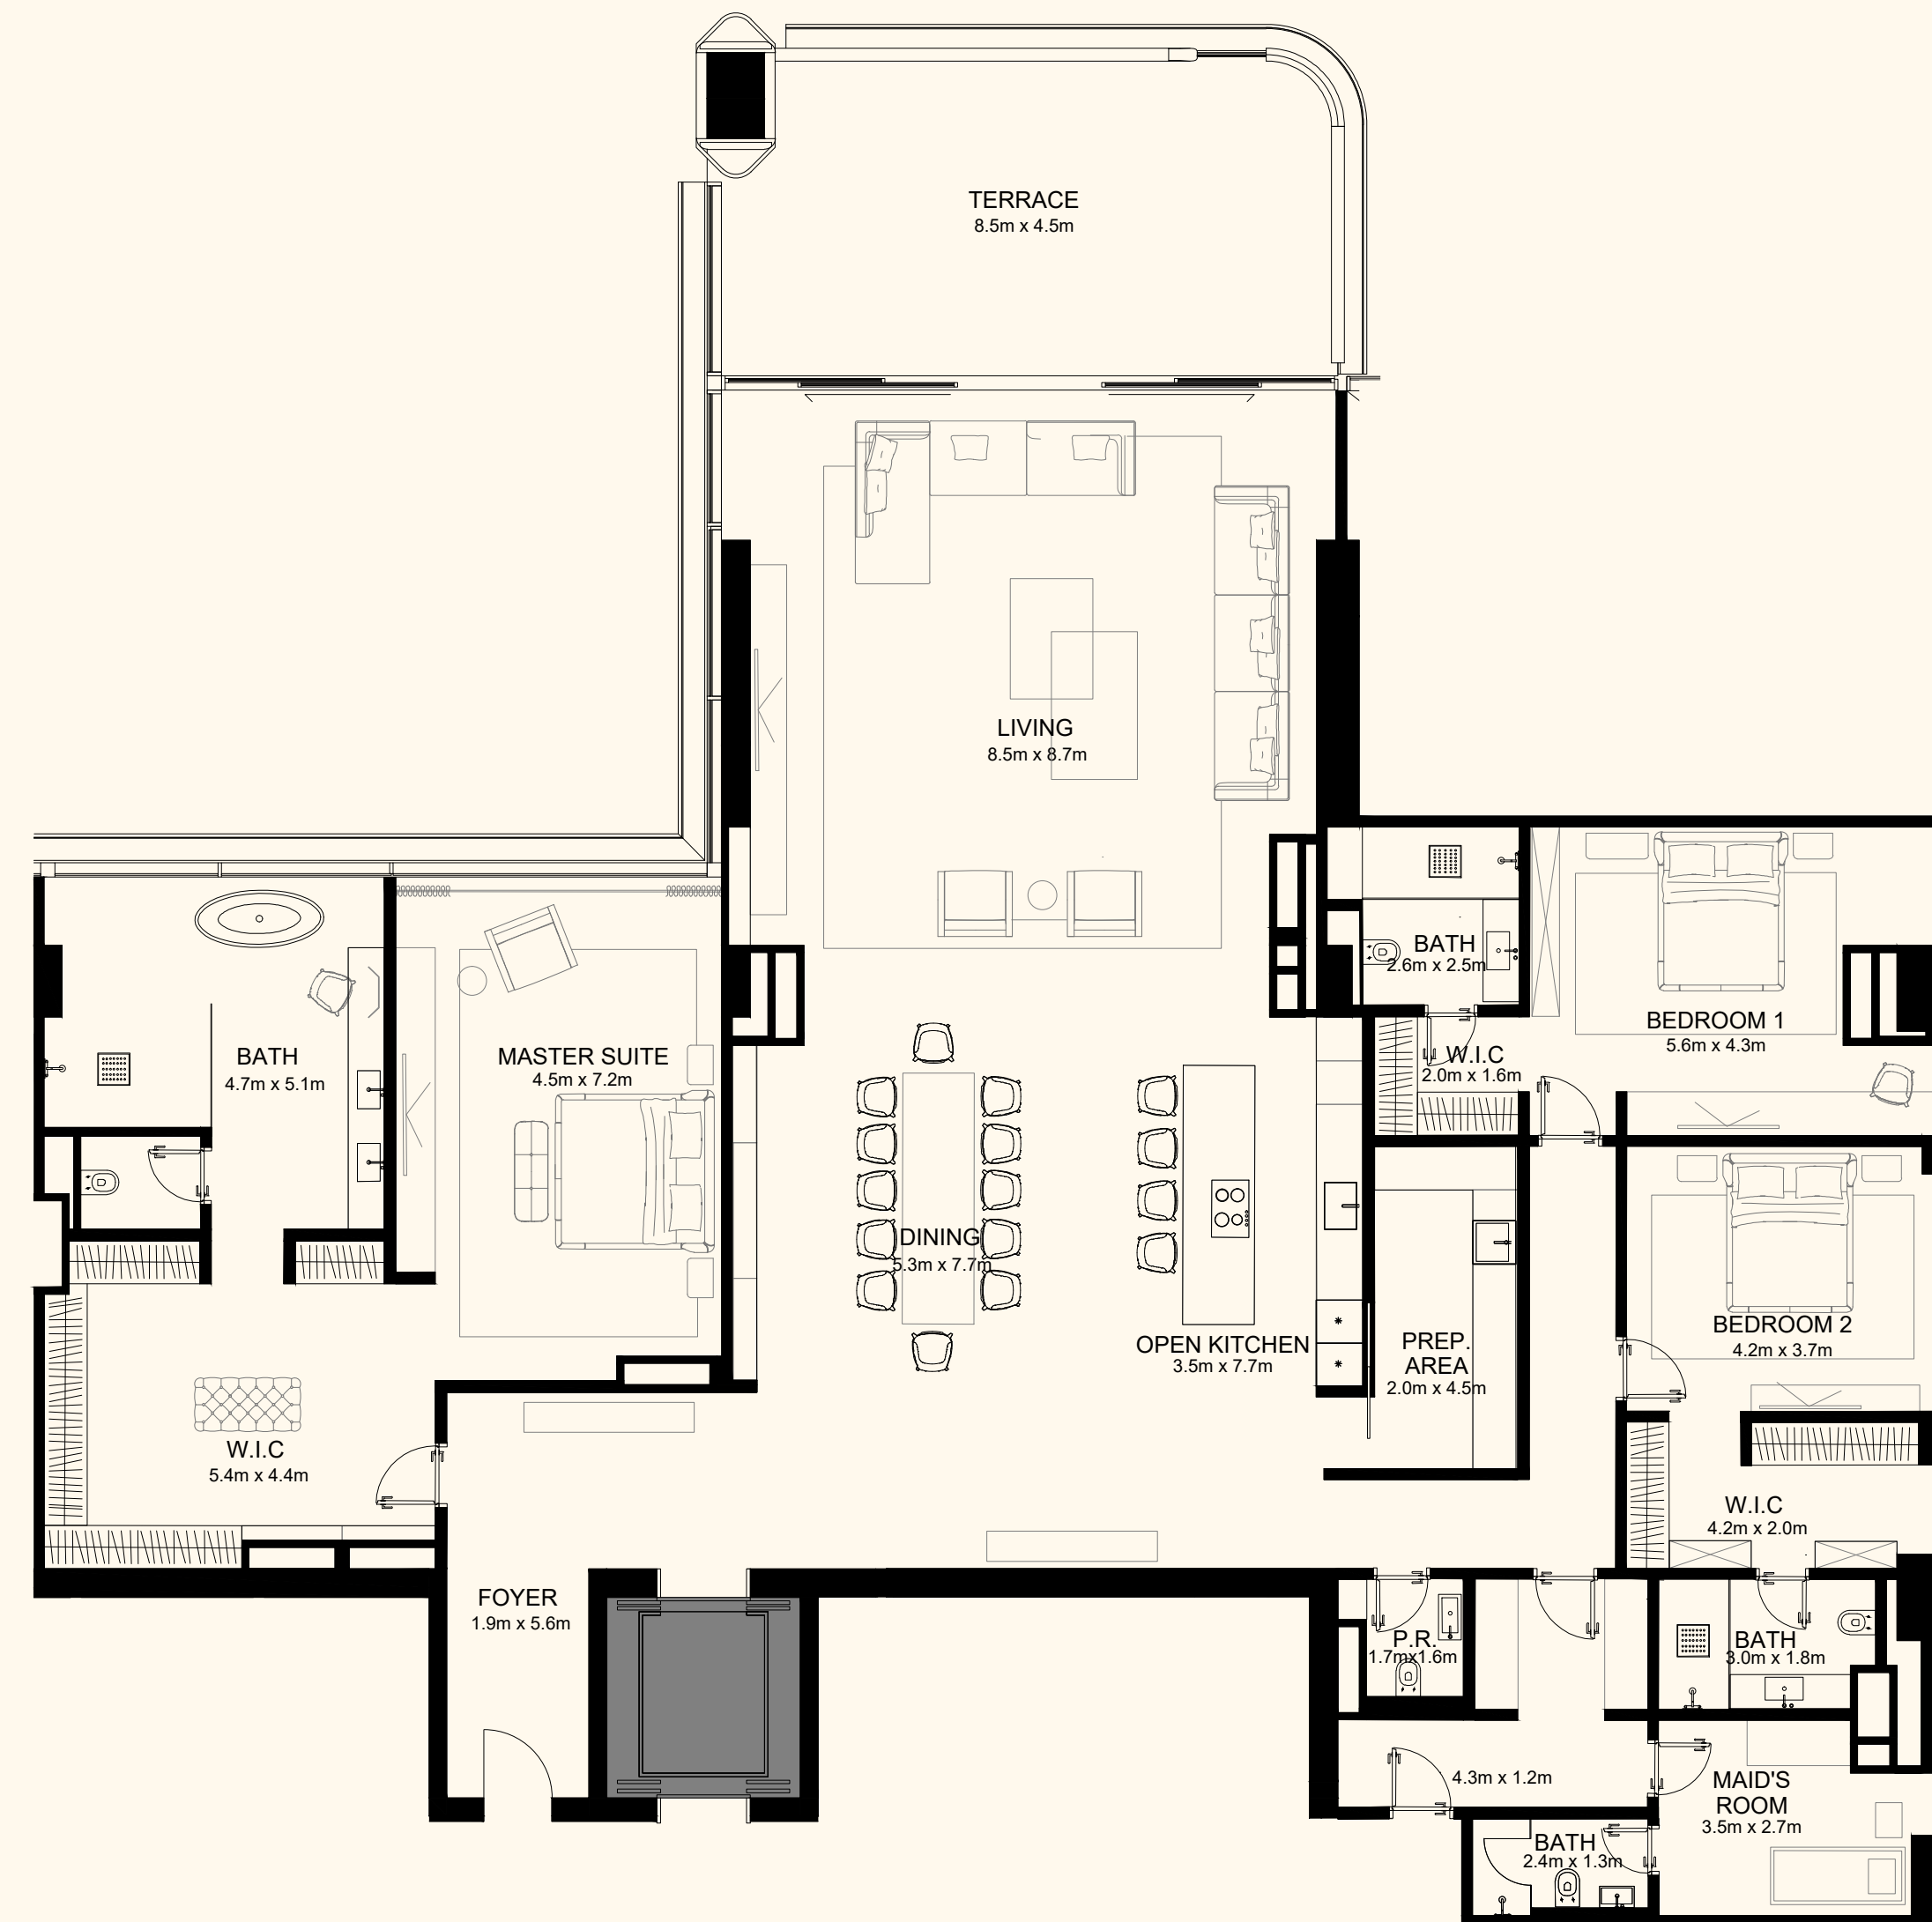

ORLA

) (*Dorchester Collection*

DUBAI

Sea View

Beach View

Unit 211

2 Bedroom Simplex | 3 Bathrooms | 2 Parking Spaces

Residence	2,540 sq. ft.	236 sq. mt.
Terrace	1,733 sq. ft.	161 sq. mt.
<hr/>		
Total	4,273 sq. ft.	397 sq. mt.

ORLA

) (*Dorchester Collection*

DUBAI

Sea View

Beach View

Unit 302

3 Bedroom Simplex | 4 Bathrooms | 3 Parking Spaces

Residence	3,970 sq. ft.	369 sq. mt.
Terrace	422 sq. ft.	39 sq. mt.
Total	4,391 sq. ft.	408 sq. mt.

ORLA

Dorchester Collection

DUBAI

Sea View

Beach View

Unit 403

4 Bedroom Simplex | 6 Bathrooms | 4 Parking Spaces

Residence	4,535 sq. ft.	421 sq. mt.
Terrace	2,792 sq. ft.	259 sq. mt.
Total	7,326 sq. ft.	681 sq. mt.

ORLA

Dorchester Collection

DUBAI

Sea View

Beach View

Unit 406

4 Bedroom Duplex | 6 Bathrooms | 4 Parking Spaces

Residence	7,126 sq. ft.	662 sq. mt.
Terrace	4,633 sq. ft.	430 sq. mt.
Total	11,759 sq. ft.	1,092 sq. mt.