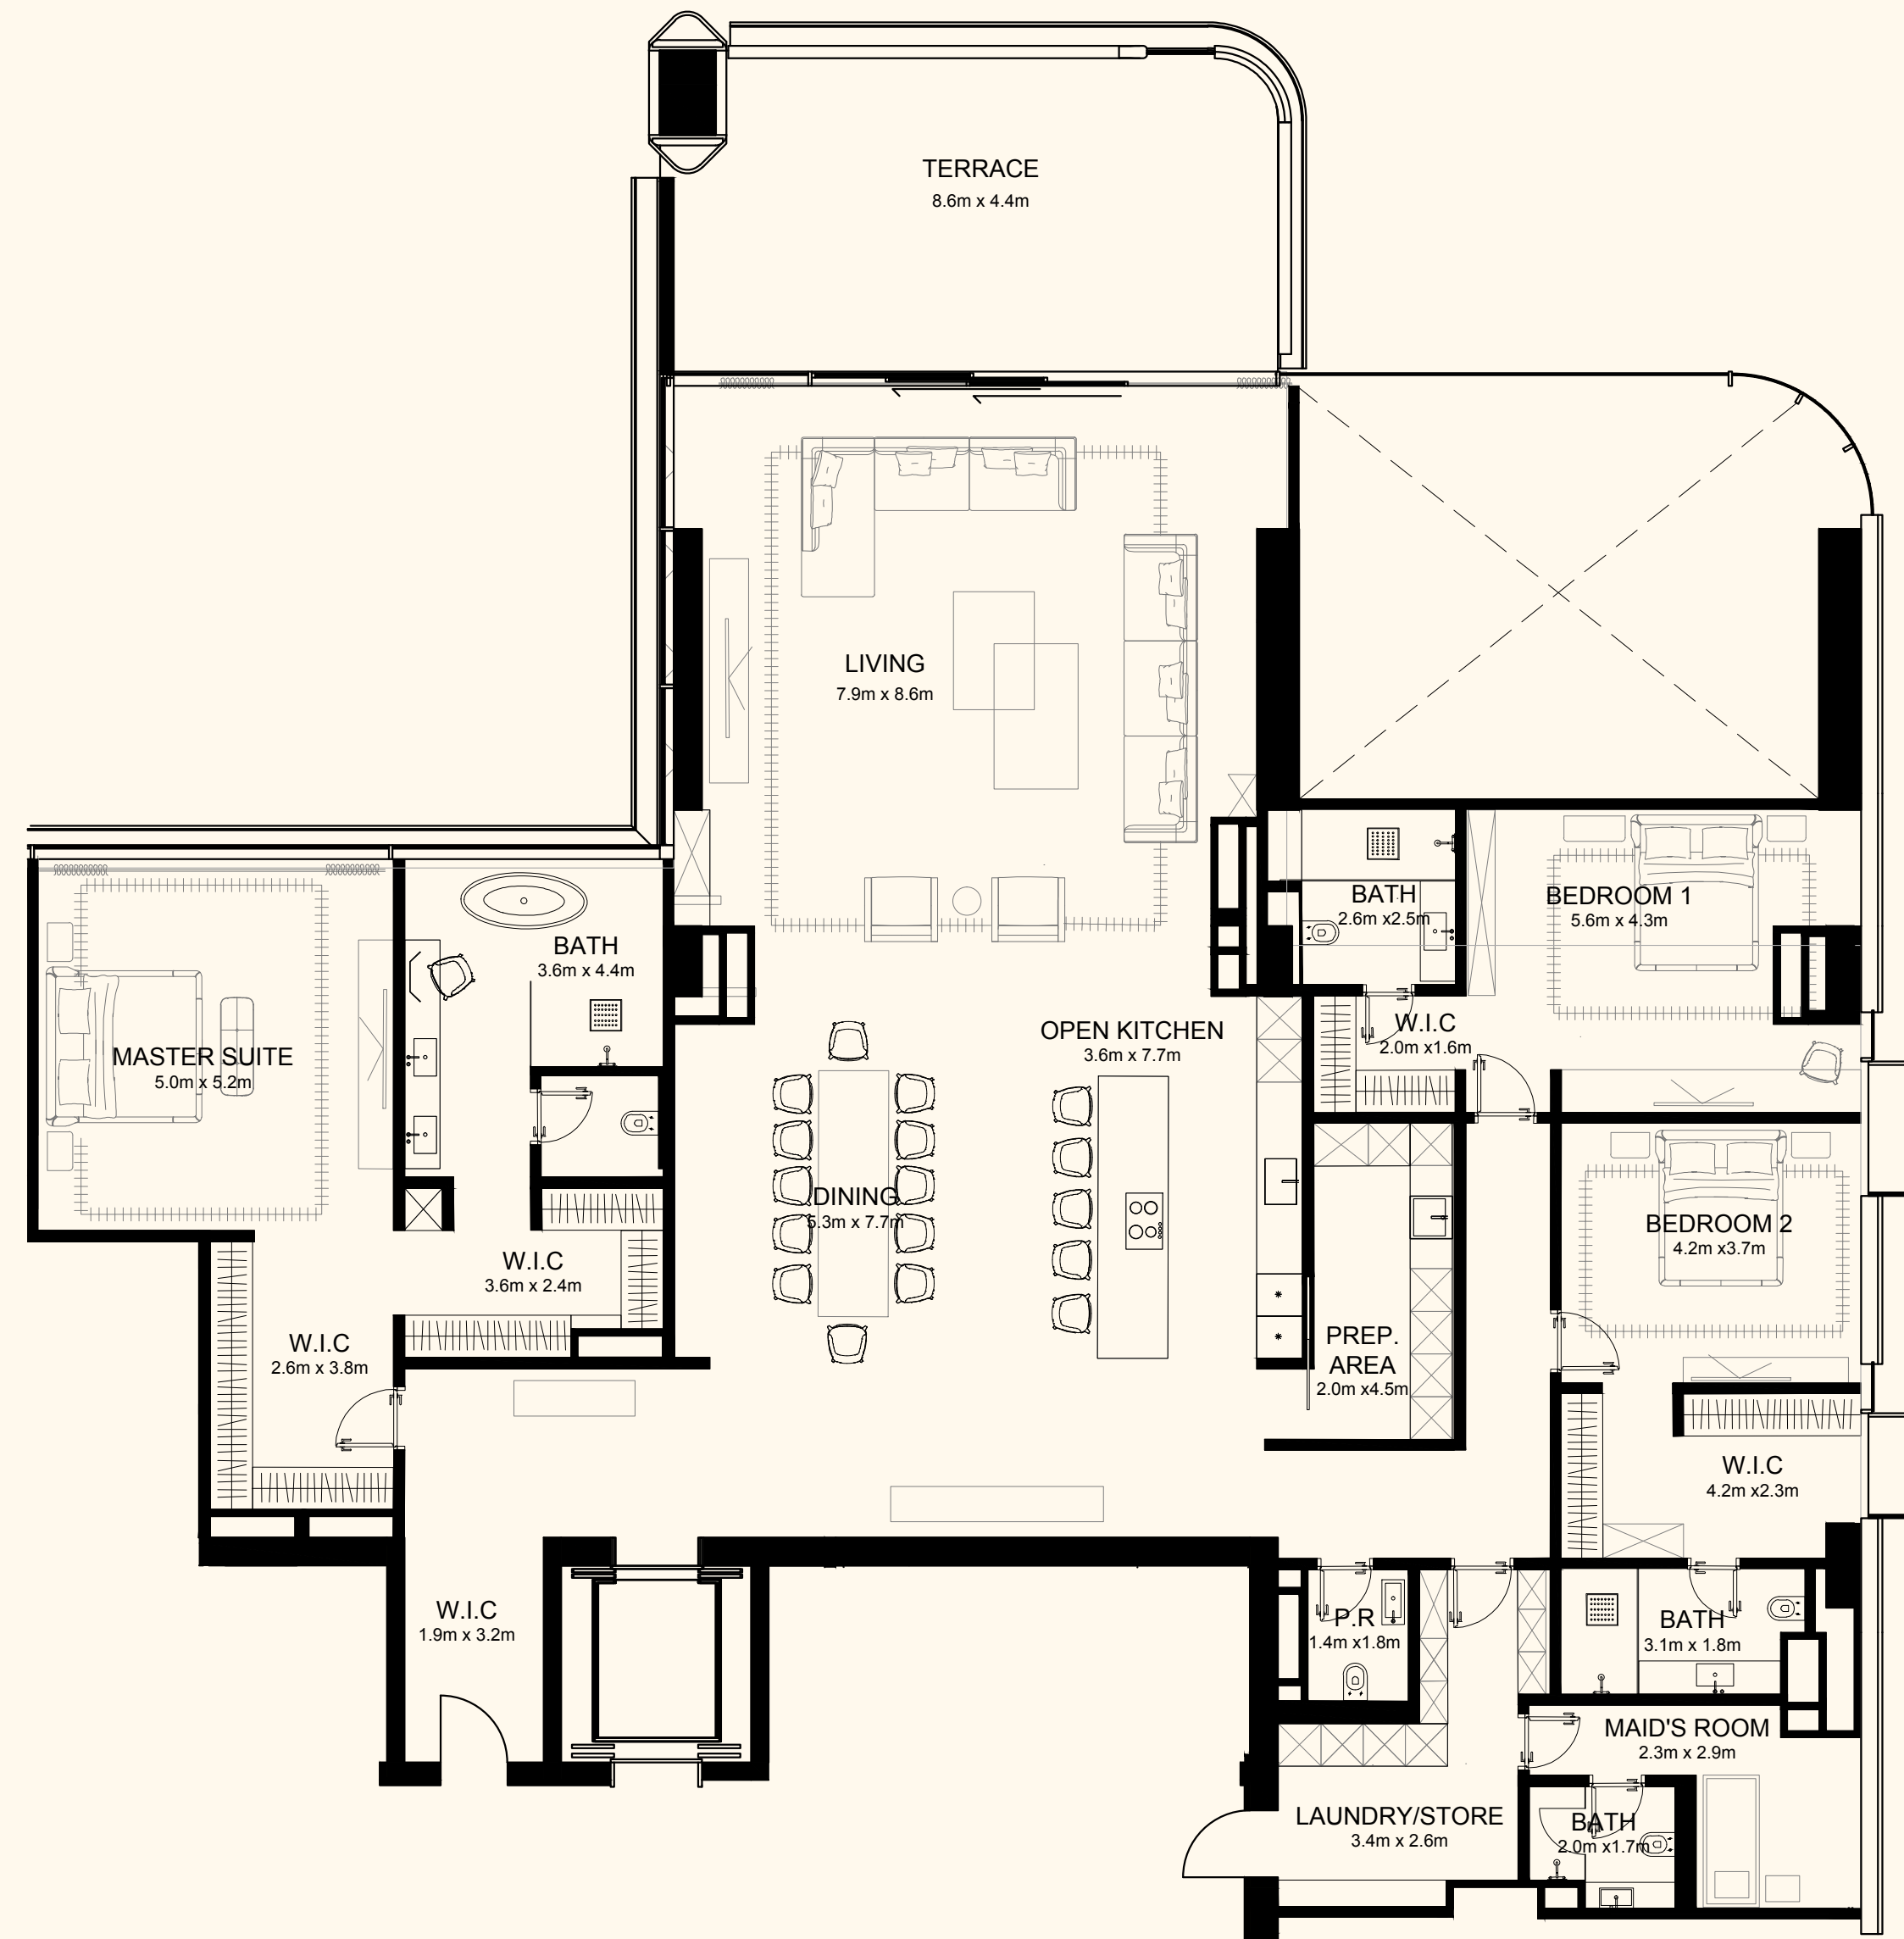

ORLA

) (*Dorchester Collection*

DUBAI

Sea View

Beach View

Unit 808

4 Bedroom Simplex | 6 Bathrooms | 4 Parking Spaces

Residence	4,495 sq. ft.	418 sq. mt.
Terrace	2,951 sq. ft.	274 sq. mt.
Total	7,446 sq. ft.	692 sq. mt.

ORLA

) (*Dorchester Collection*

DUBAI

Sea View

Beach View

Unit 902

3 Bedroom Simplex | 4 Bathrooms | 3 Parking Spaces

Residence	3,905 sq. ft.	363 sq. mt.
Terrace	438 sq. ft.	41 sq. mt.
Total	4,343 sq. ft.	403 sq. mt.

ORLA

Dorchester Collection

DUBAI

Sea View

Beach View

Lower Level

Upper Level

Unit 1004