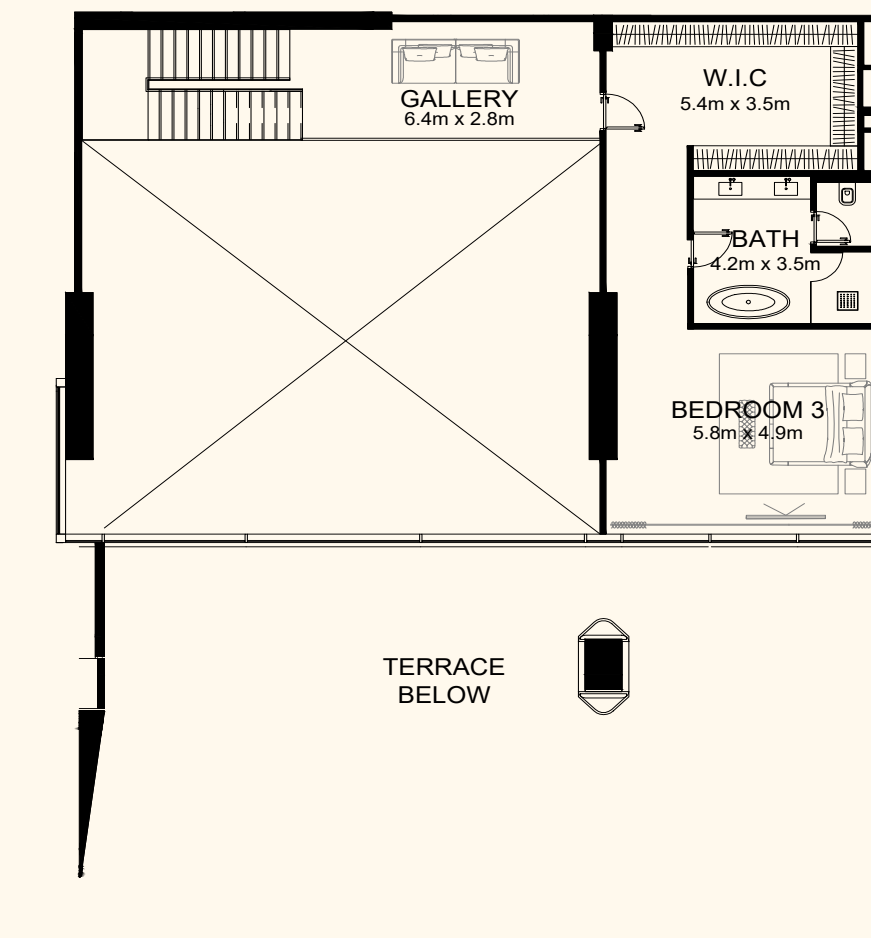

4 Bedroom Duplex | 6 Bathrooms | 4 Parking Spaces

Residence	6,812 sq. ft.	633 sq. mt.
Terrace	4,579 sq. ft.	425 sq. mt.
Total	11,391 sq. ft.	1,058 sq. mt.

ORLA

Dorchester Collection

DUBAI

Sea View

Beach View

Lower Level

Upper Level

Unit 206

4 Bedroom Duplex | 6 Bathrooms | 4 Parking Spaces

Residence	7,113 sq. ft.	661 sq. mt.
Terrace	3,416 sq. ft.	317 sq. mt.
Total	10,529 sq. ft.	978 sq. mt.

ORLA

Dorchester Collection

DUBAI

Sea View

Beach View

Lower Level

Upper Level

Unit 207

4 Bedroom Duplex | 6 Bathrooms | 4 Parking Spaces

Residence	5,652 sq. ft.	525 sq. mt.
Terrace	2,606 sq. ft.	242 sq. mt.
Total	8,258 sq. ft.	767 sq. mt.

ORLA

) (*Dorchester Collection*

DUBAI

Sea View

Beach View

Unit 208

4 Bedroom Simplex | 6 Bathrooms | 4 Parking Spaces

Residence	4,407 sq. ft.	409 sq. mt.
Terrace	2,903 sq. ft.	270 sq. mt.
Total	7,310 sq. ft.	679 sq. mt.