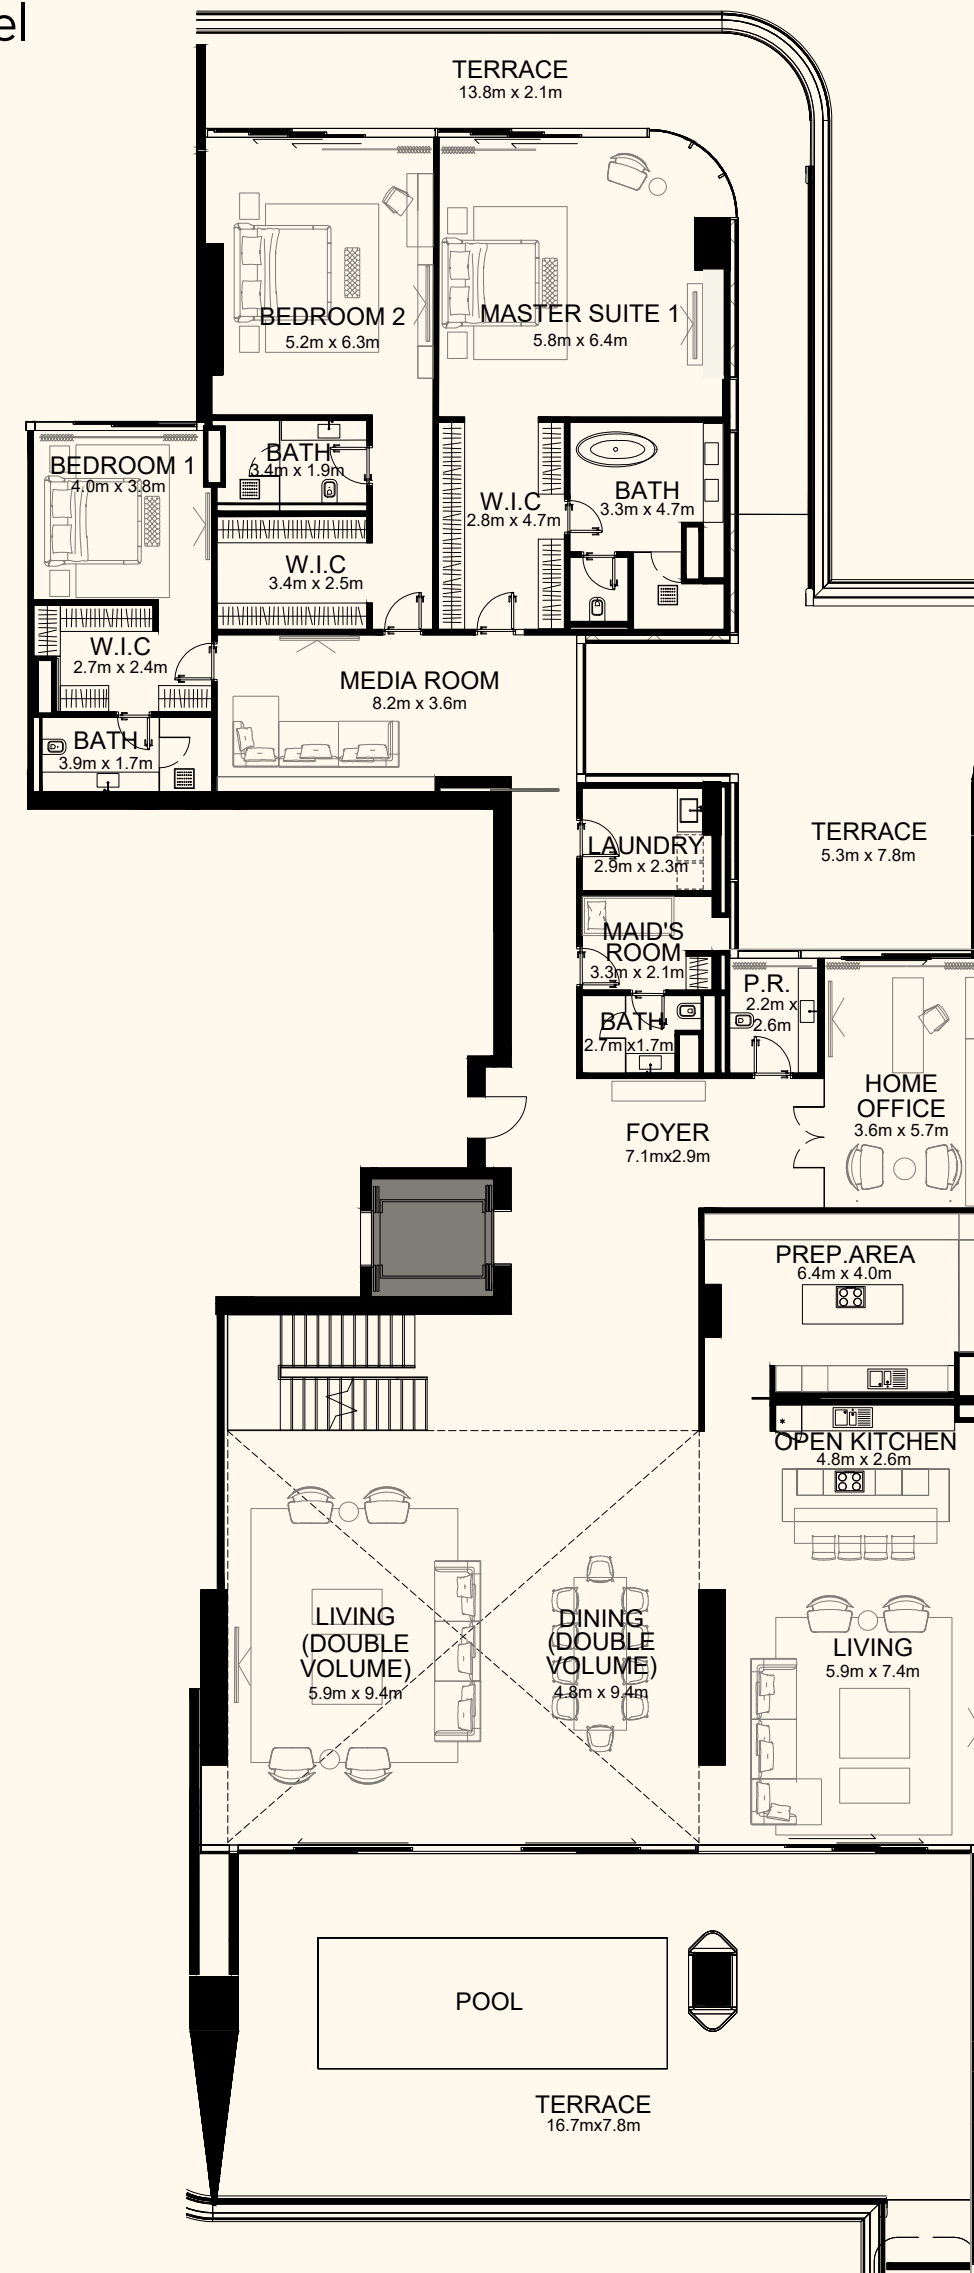

Sea View

Beach View

Unit 603

4 Bedroom Simplex | 6 Bathrooms | 4 Parking Spaces

Residence	4,191 sq. ft.	389 sq. mt.
Terrace	3,037 sq. ft.	282 sq. mt.
Total	7,228 sq. ft.	672 sq. mt.

ORLA

) (*Dorchester Collection*

DUBAI

Sea View

Beach View

Unit 606

4 Bedroom Duplex | 6 Bathrooms | 4 Parking Spaces

Residence	7,037 sq. ft.	654 sq. mt.
Terrace	3,124 sq. ft.	290 sq. mt.
Total	10,160 sq. ft.	944 sq. mt.

Lower Level

Upper Level

ORLA

) (*Dorchester Collection*

DUBAI

Sea View

Beach View

Unit 608

4 Bedroom Simplex | 5 Bathrooms | 4 Parking Spaces

Residence	4,029 sq. ft.	374 sq. mt.
Terrace	2,280 sq. ft.	212 sq. mt.
Total	6,309 sq. ft.	586 sq. mt.