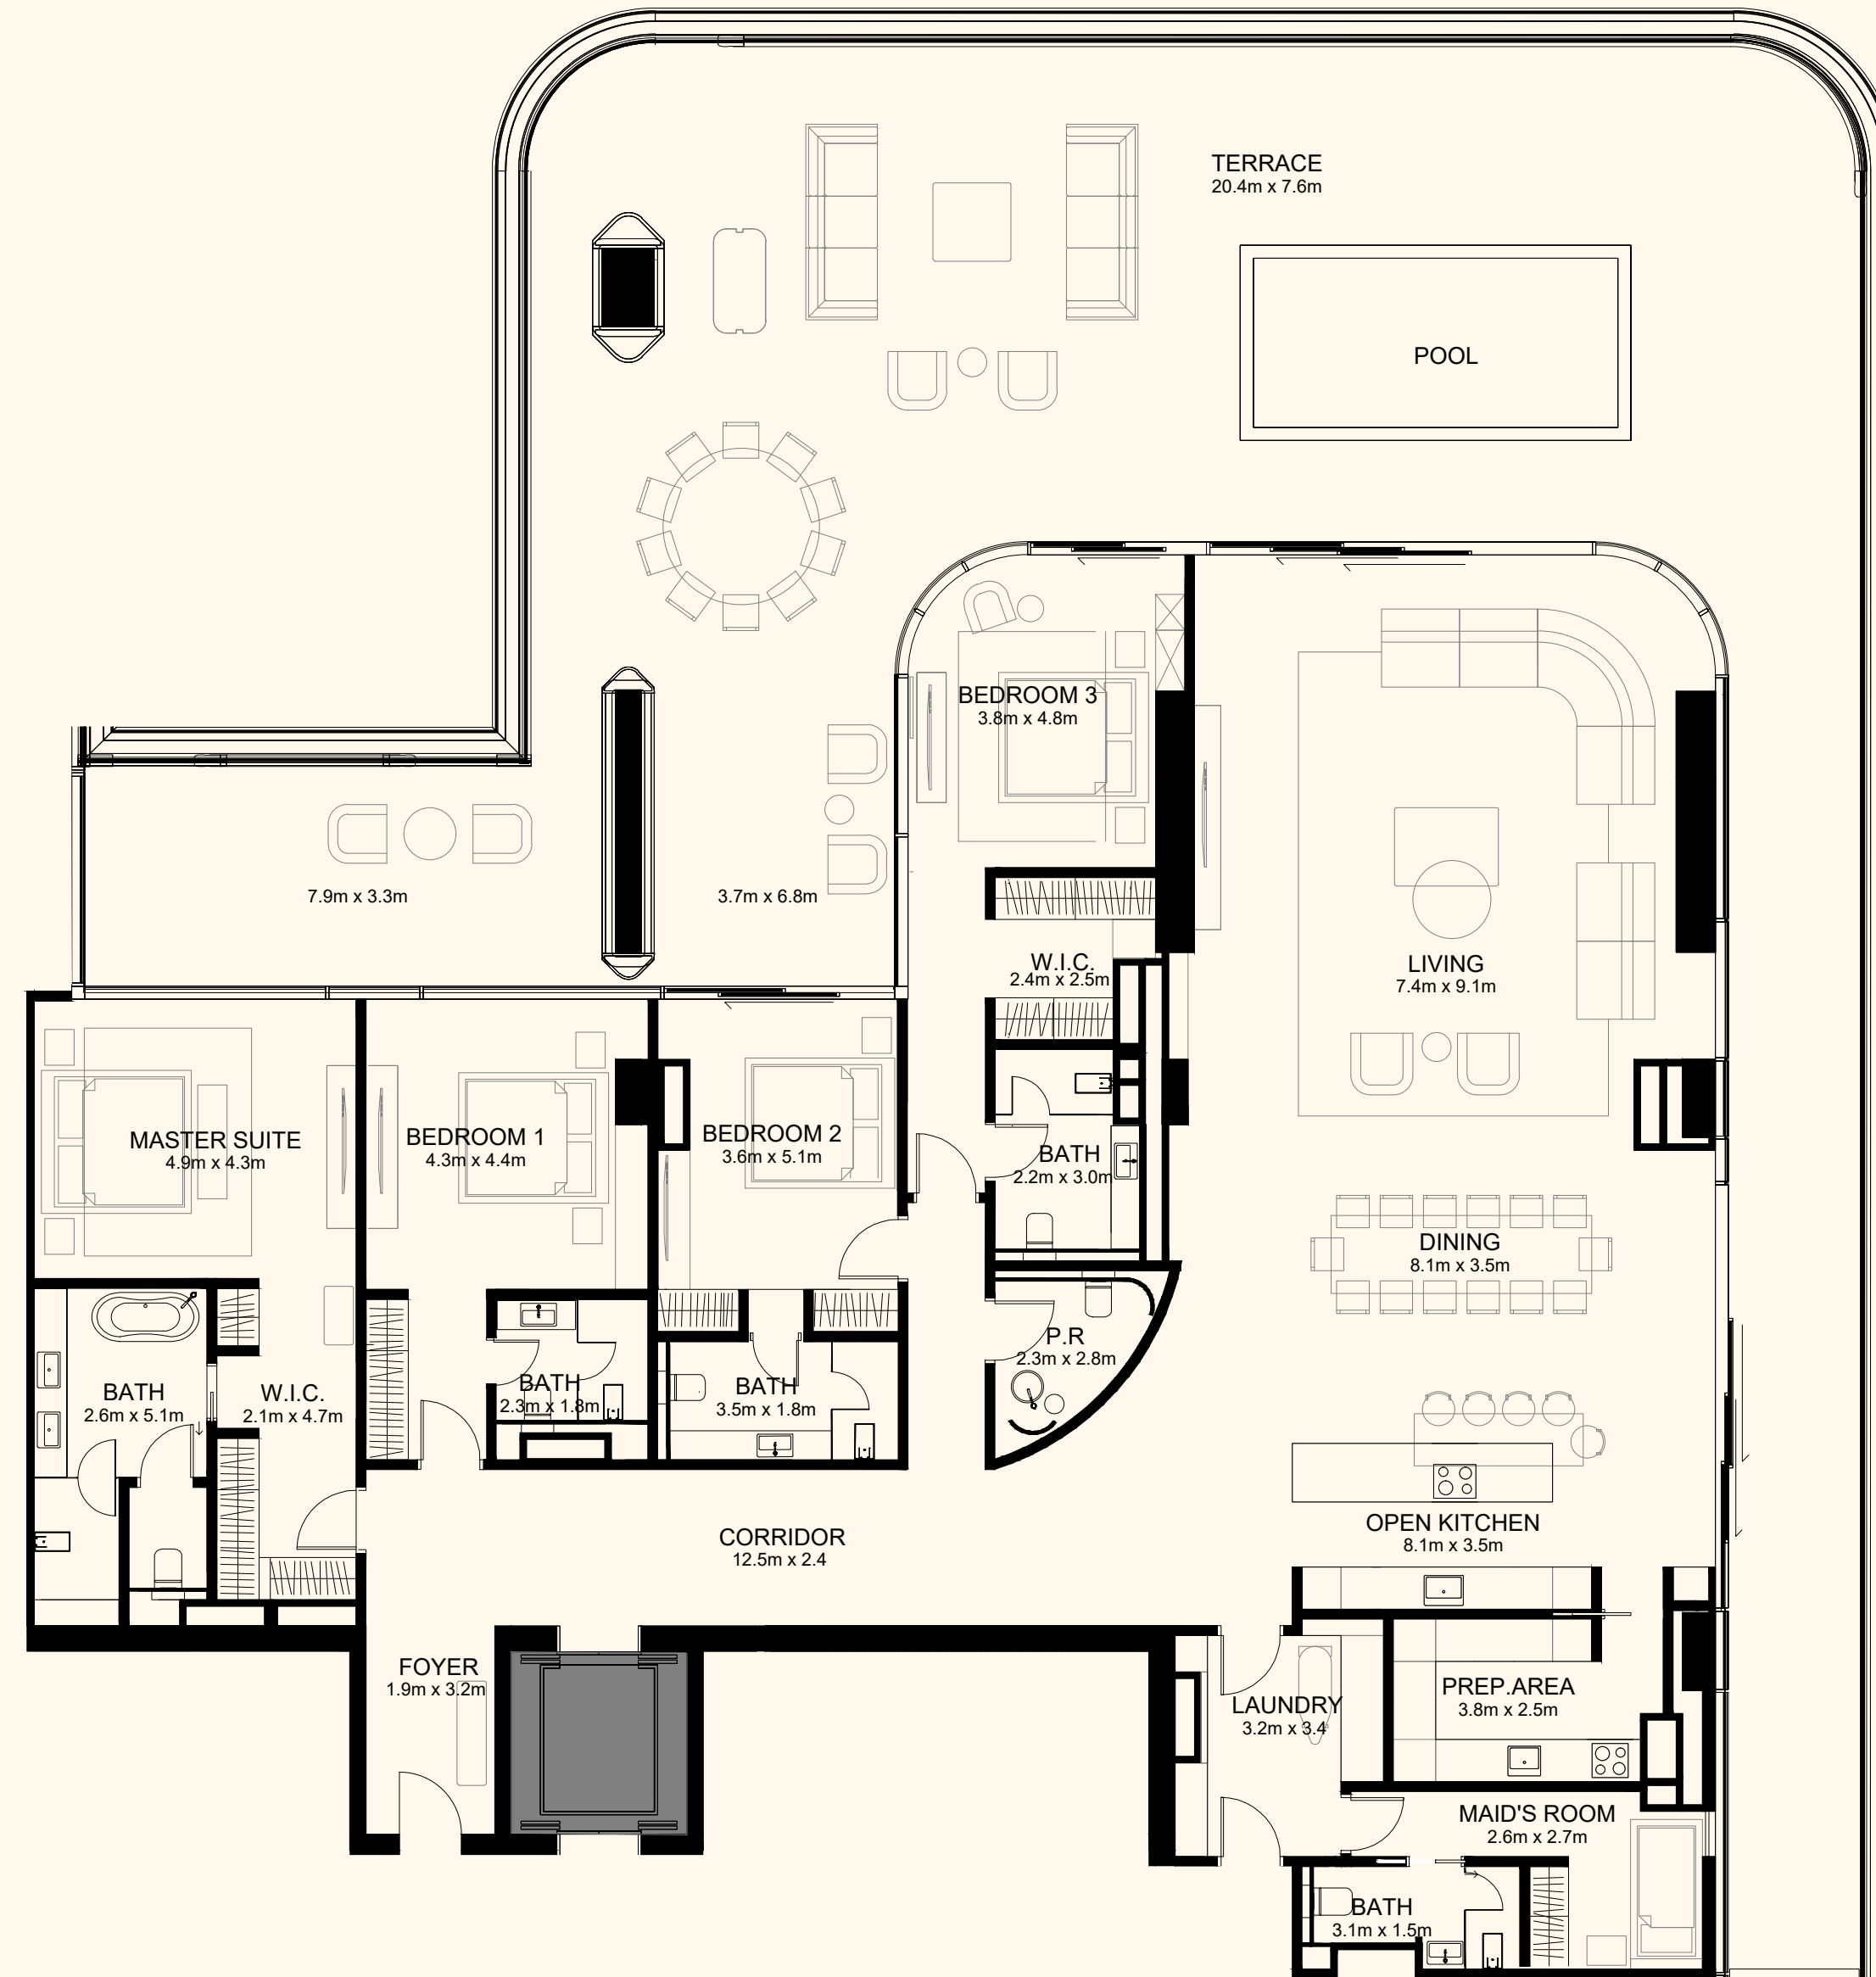

Sea View

Beach View

Unit 603

4 Bedroom Simplex | 6 Bathrooms | 4 Parking Spaces

Residence	4,191 sq. ft.	389 sq. mt.
Terrace	3,037 sq. ft.	282 sq. mt.
Total	7,228 sq. ft.	672 sq. mt.

ORLA

) (*Dorchester Collection*

DUBAI

Sea View

Beach View

Unit 606

4 Bedroom Duplex | 6 Bathrooms | 4 Parking Spaces

Residence	7,037 sq. ft.	654 sq. mt.
Terrace	3,124 sq. ft.	290 sq. mt.
Total	10,160 sq. ft.	944 sq. mt.

Lower Level

Upper Level