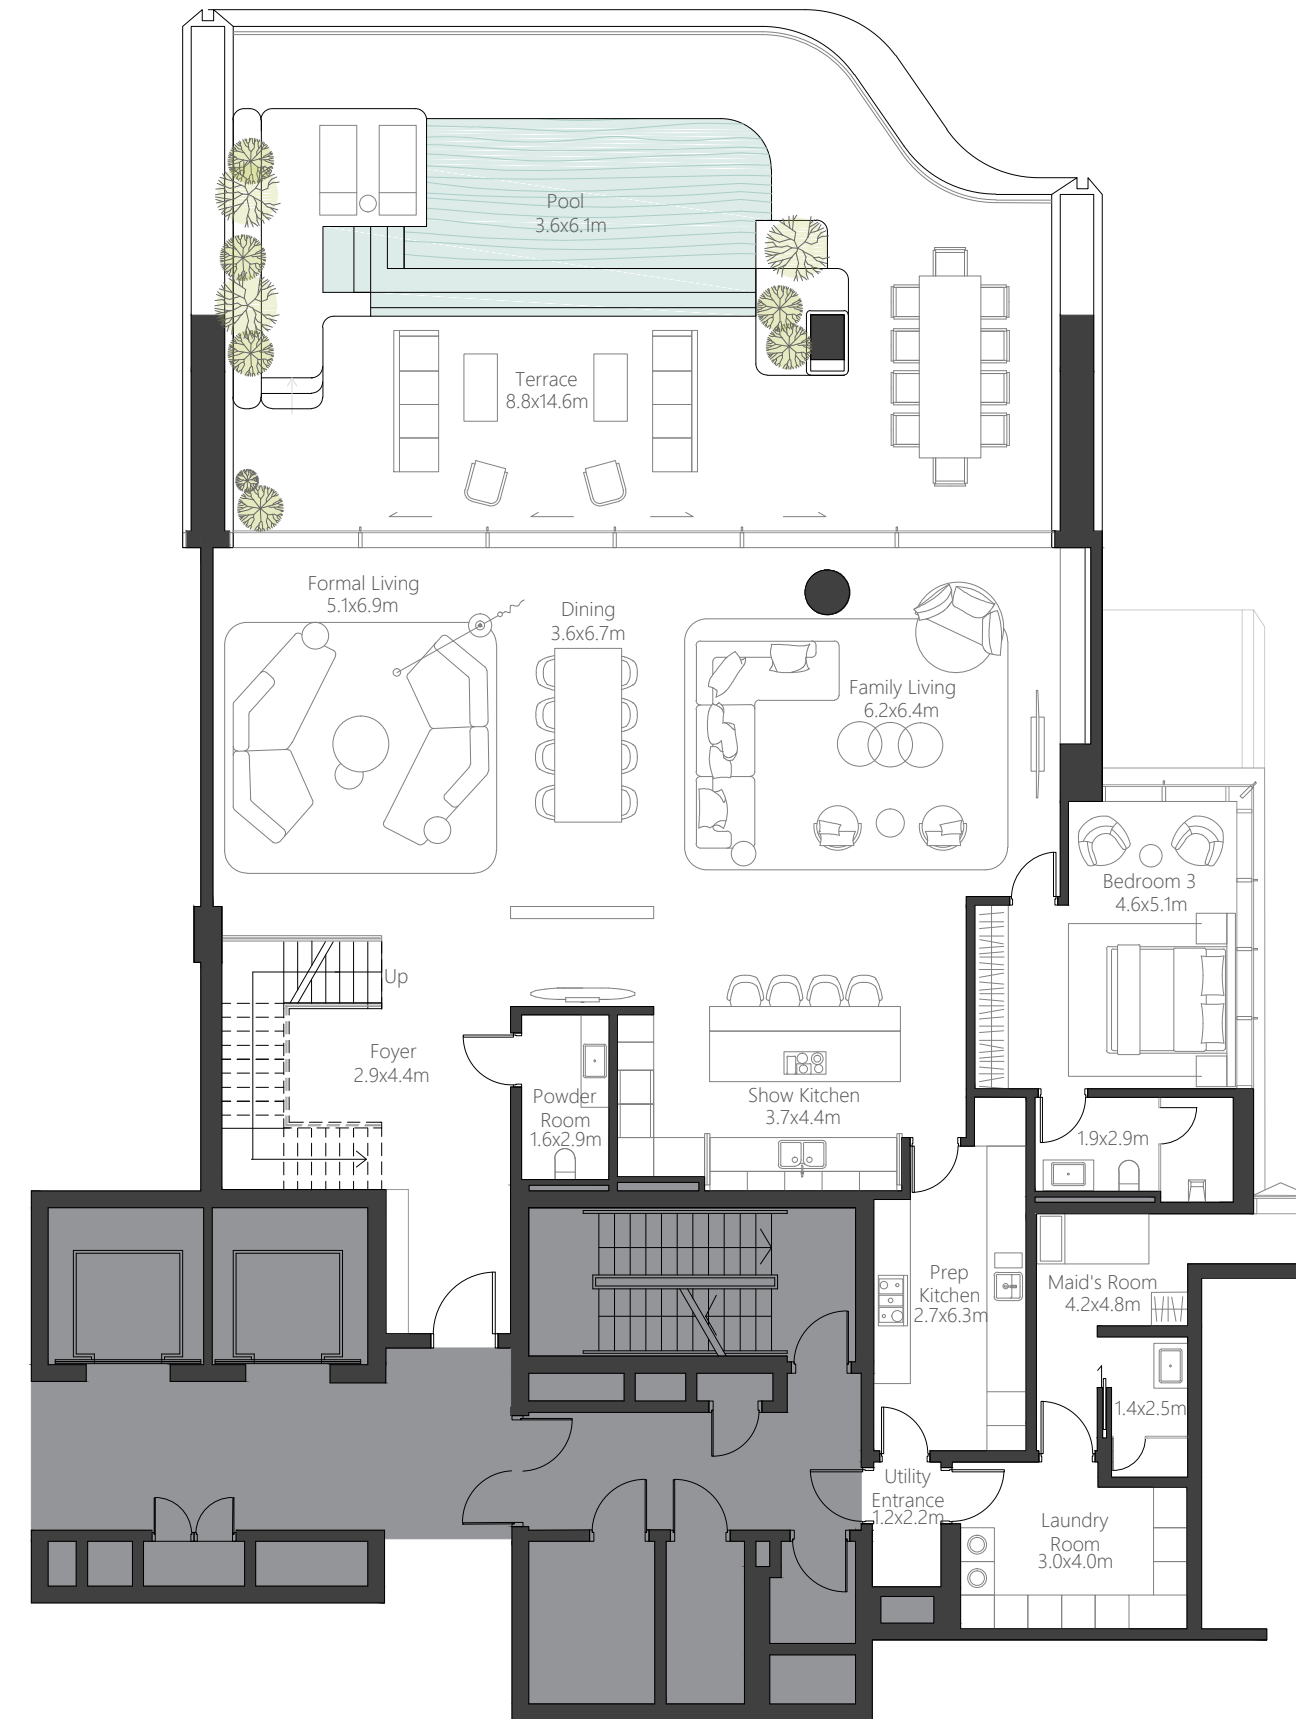

## 4 BEDROOM DUPLEX

Residence	502 sq.m.	5,403 sq.ft.
Terrace	140 sq.m.	1,509 sq.ft.
<b>Total</b>	<b>642 sq.m.</b>	<b>6,912 sq.ft.</b>

Ocean View

City Skyline View

Marina Skyline View

Beach View

LOWER

UPPER