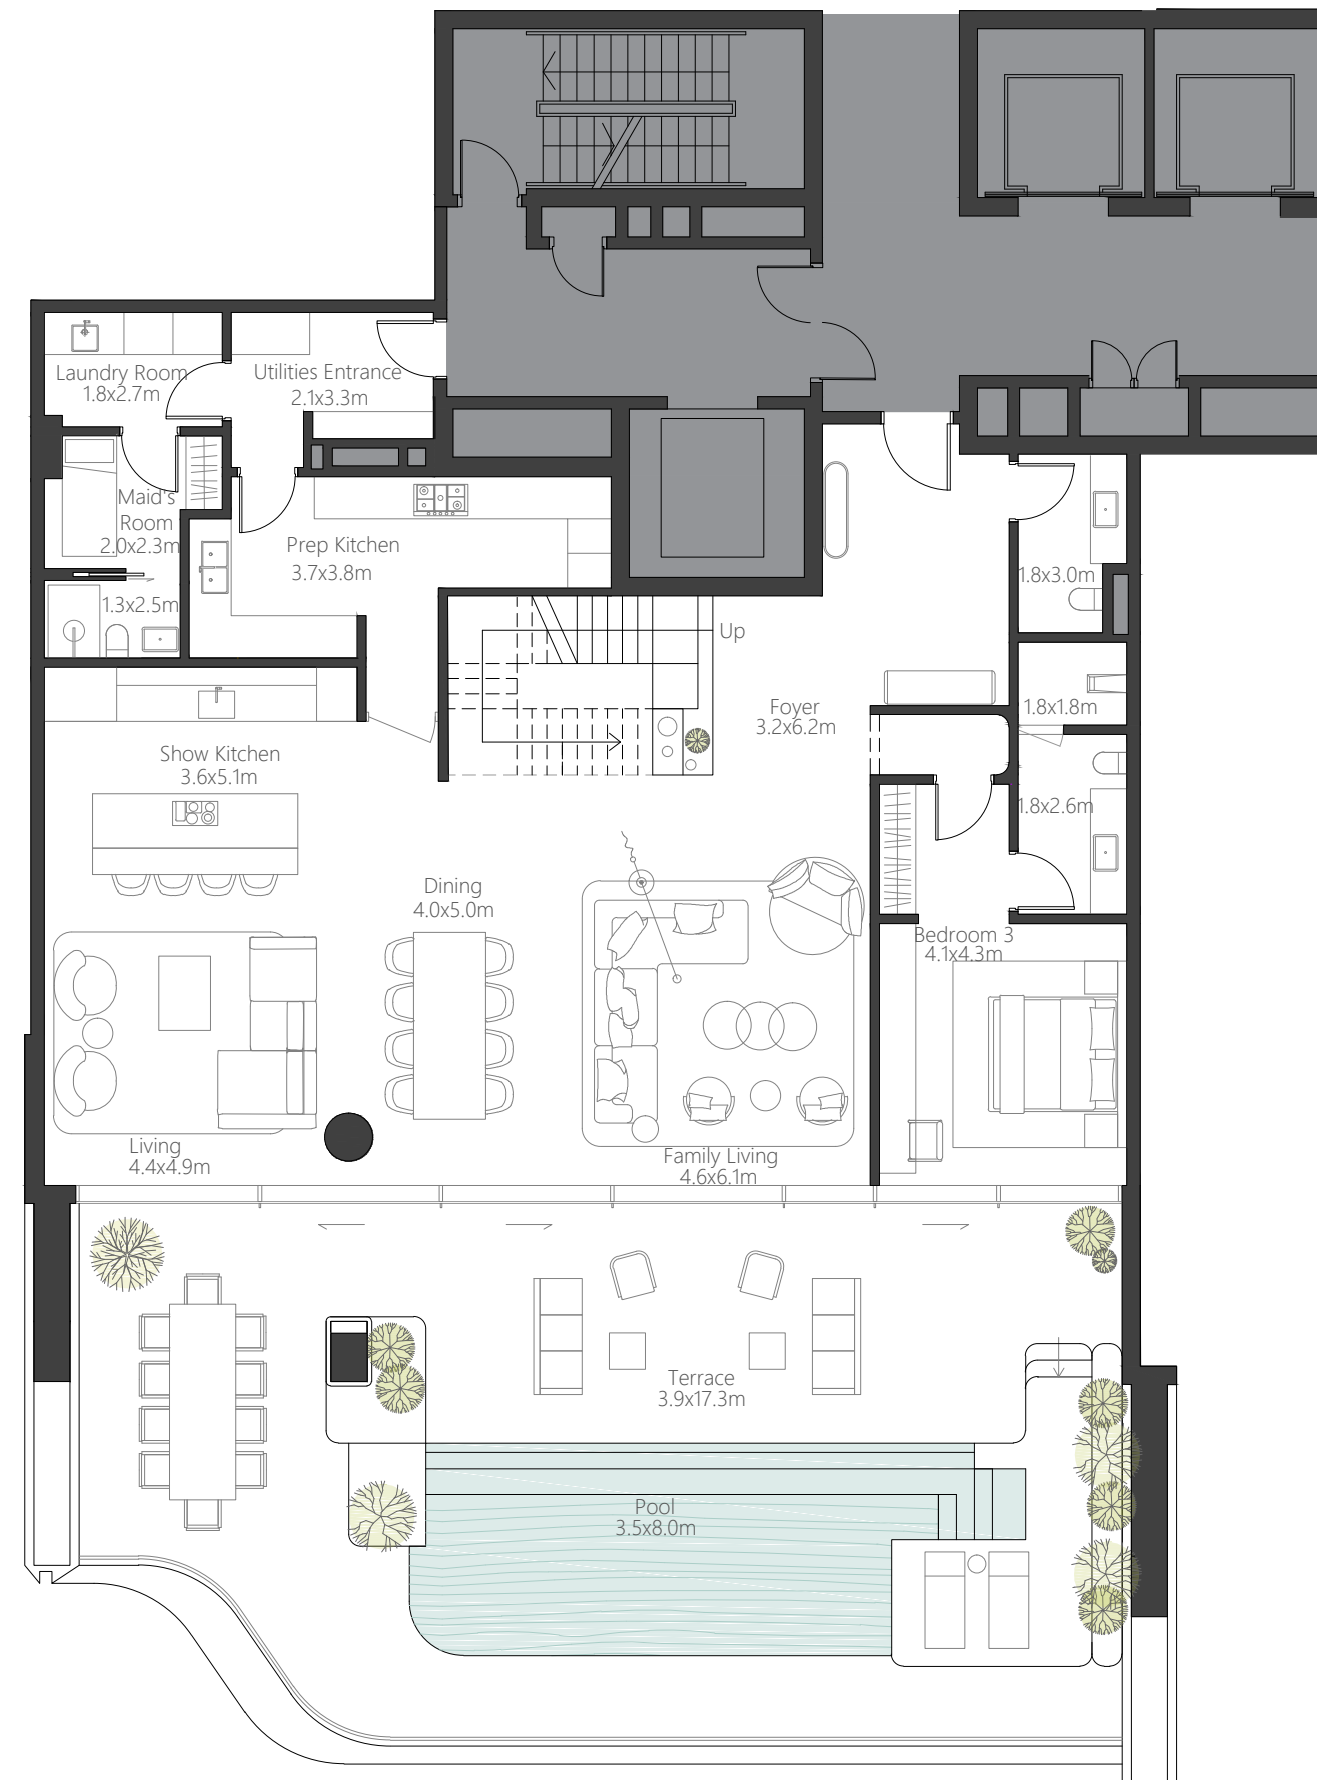

## 4 BEDROOM SIMPLEX

Residence	438 sq.m.	4,724 sq.ft.
Terrace	187 sq.m.	2,020 sq.ft.
<b>Total</b>	<b>626 sq.m.</b>	<b>6,744 sq.ft.</b>

Ocean View

City Skyline View

Marina Skyline View

Beach View

The images, artist representations, amenities and interior decorations, finishes, appliances and furnishings contained in this brochure are provided for illustrative purposes only. Nothing in this brochure and/or any accompanying document and/or communication from OMNIYAT (whether verbal or in writing) constitutes a promise, representation and/ or warranty in any form whatsoever. OMNIYAT reserves the right to substitute at any time without notice all or parts of the materials, appliances, equipment, fixtures and other construction and design details specified herein with similar materials, appliances, equipment and/or fixtures of equal or better quality, determined at the sole discretion of OMNIYAT. All square footages and dimensions are approximate only and may be subject to change at any time without notice.

## 3 BEDROOM DUPLEX

Residence	369 sq.m.	3,971 sq.ft.
Terrace	150 sq.m.	1,614 sq.ft.
<b>Total</b>	<b>519 sq.m.</b>	<b>5,586 sq.ft.</b>

Ocean View

City Skyline View

Marina Skyline View

Beach View

LOWER

UPPER