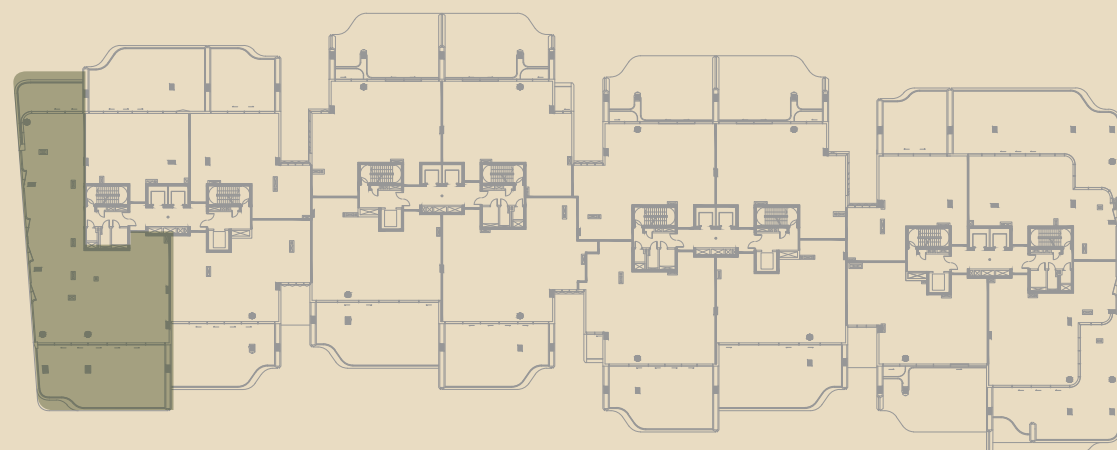

## 4 BEDROOM SIMPLEX

Residence	438 sq.m.	4,724 sq.ft.
Terrace	187 sq.m.	2,020 sq.ft.
<b>Total</b>	<b>626 sq.m.</b>	<b>6,744 sq.ft.</b>

Ocean View

City Skyline View

Marina Skyline View

Beach View

The images, artist representations, amenities and interior decorations, finishes, appliances and furnishings contained in this brochure are provided for illustrative purposes only. Nothing in this brochure and/or any accompanying document and/or communication from OMNIYAT (whether verbal or in writing) constitutes a promise, representation and/ or warranty in any form whatsoever. OMNIYAT reserves the right to substitute at any time without notice all or parts of the materials, appliances, equipment, fixtures and other construction and design details specified herein with similar materials, appliances, equipment and/or fixtures of equal or better quality, determined at the sole discretion of OMNIYAT. All square footages and dimensions are approximate only and may be subject to change at any time without notice.