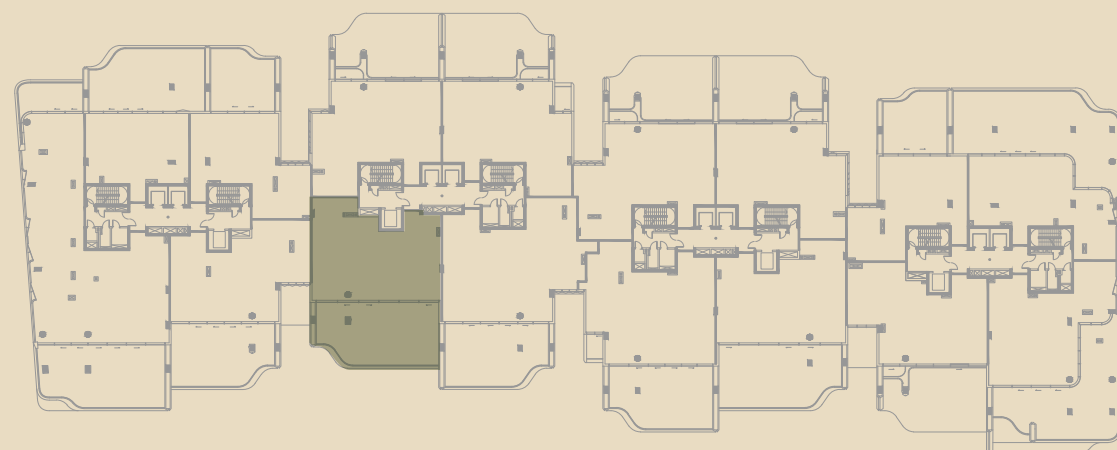

THE ALBA

RESIDENCES, DUBAI

DORCHESTER COLLECTION

3 BEDROOM DUPLEX

Residence	369 sq.m.	3,971 sq.ft.
Terrace	150 sq.m.	1,614 sq.ft.
Total	519 sq.m.	5,586 sq.ft.

Ocean View

City Skyline View

Marina Skyline View

Beach View

LOWER