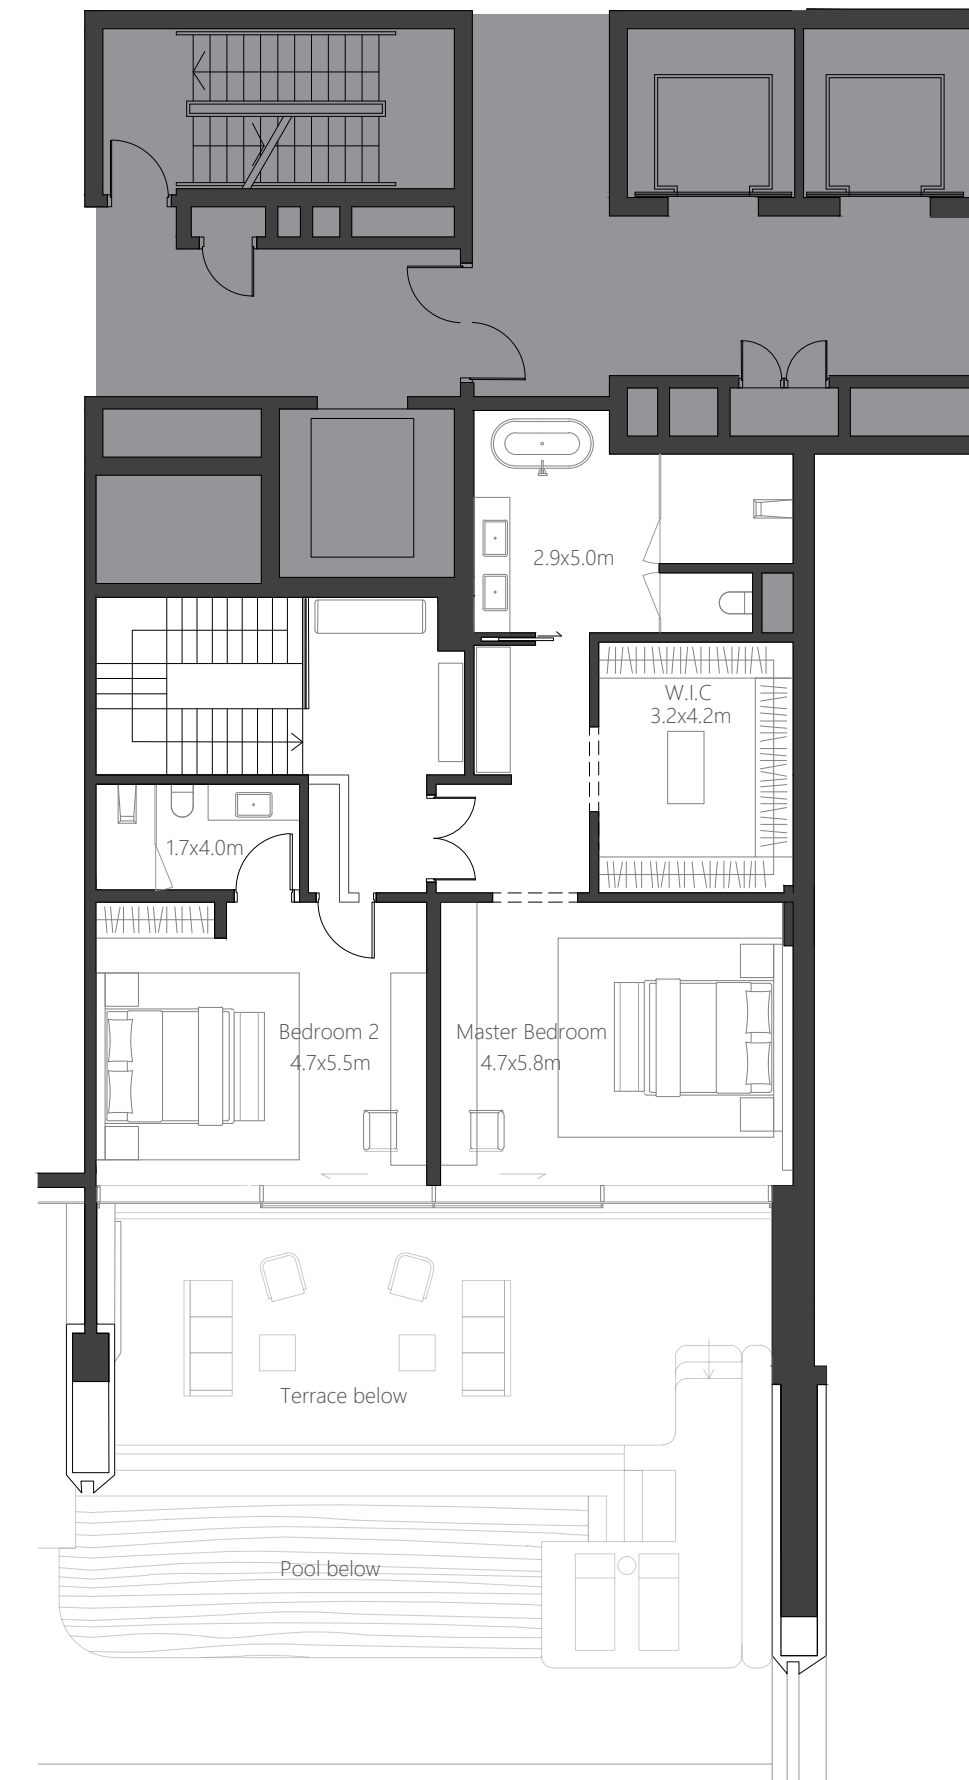

## 4 BEDROOM SIMPLEX

Residence	438 sq.m.	4,724 sq.ft.
Terrace	187 sq.m.	2,020 sq.ft.
<b>Total</b>	<b>626 sq.m.</b>	<b>6,744 sq.ft.</b>

Ocean View

City Skyline View

Marina Skyline View

Beach View

The images, artist representations, amenities and interior decorations, finishes, appliances and furnishings contained in this brochure are provided for illustrative purposes only. Nothing in this brochure and/or any accompanying document and/or communication from OMNIYAT (whether verbal or in writing) constitutes a promise, representation and/ or warranty in any form whatsoever. OMNIYAT reserves the right to substitute at any time without notice all or parts of the materials, appliances, equipment, fixtures and other construction and design details specified herein with similar materials, appliances, equipment and/or fixtures of equal or better quality, determined at the sole discretion of OMNIYAT. All square footages and dimensions are approximate only and may be subject to change at any time without notice.

## 3 BEDROOM DUPLEX

Residence	369 sq.m.	3,971 sq.ft.
Terrace	150 sq.m.	1,614 sq.ft.
<b>Total</b>	<b>519 sq.m.</b>	<b>5,586 sq.ft.</b>

Ocean View

City Skyline View

Marina Skyline View

Beach View

LOWER

UPPER