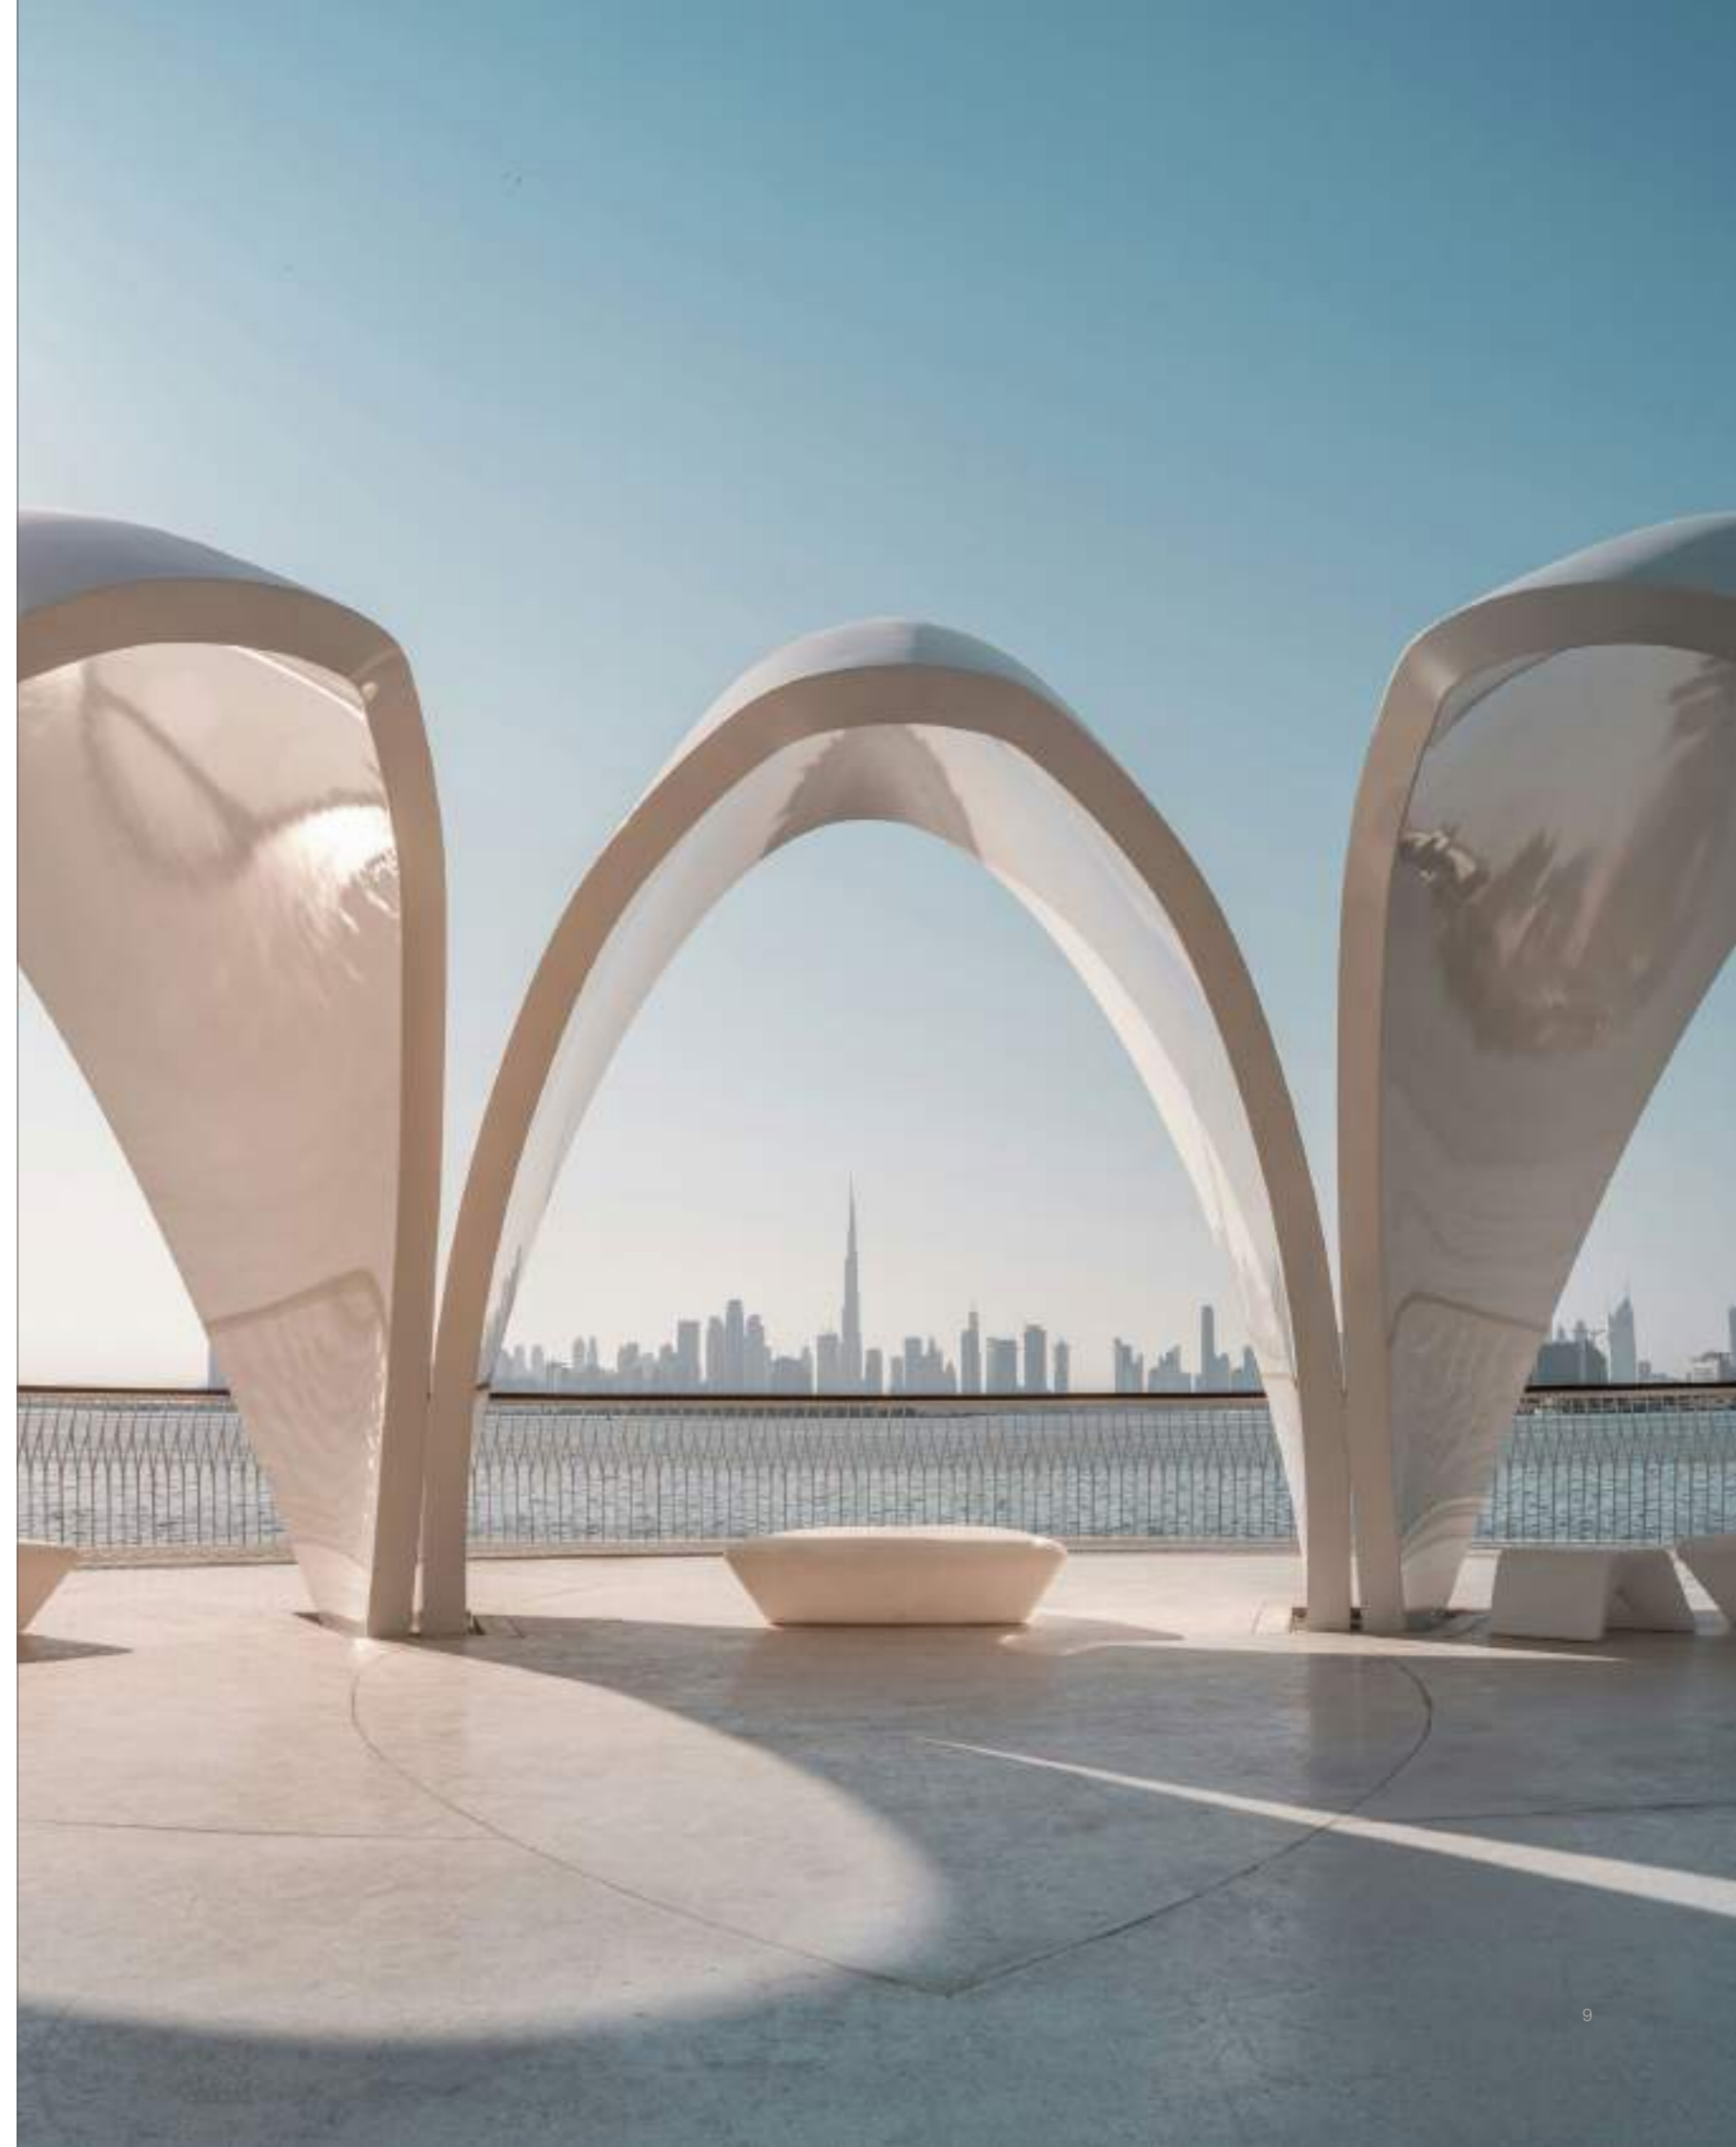

VITALIA

PALM JUMEIRAH RESIDENCES

TIMELESSNESS IMPORTED TO THE HERE AND NOW

Nestled on the pristine shores of Palm Jumeirah, Vitalia beckons you to a life of unparalleled elegance and sophistication.

Here, amidst the azure waters and golden sands, unravel a sanctuary where Italian allure meets the unique pulse of the island.

THIS IS LA DOLCE VITA

VITALIA PALM JUMEIRAH RESIDENCES
ENCAPSULATES THE VITALITY
AND VIBRANCY OF SEAFRONT
LIVING ON PALM JUMEIRAH DUBAI.

LUXURY UNPARALLELED IN DUBAI

Dubai, a city where futuristic skylines pierce the endless blue, beckons with experiences unlike any other.

Here, amidst the ultra-modern and the ancient, every day is an invitation to push boundaries and create memories that will forever shimmer.

RIVIERA DREAMS AT THE PALM JUMEIRAH

Renowned for its unparalleled luxury, the Palm Jumeirah boasts some of the most prestigious residences, hotels, and leisure attractions in Dubai.