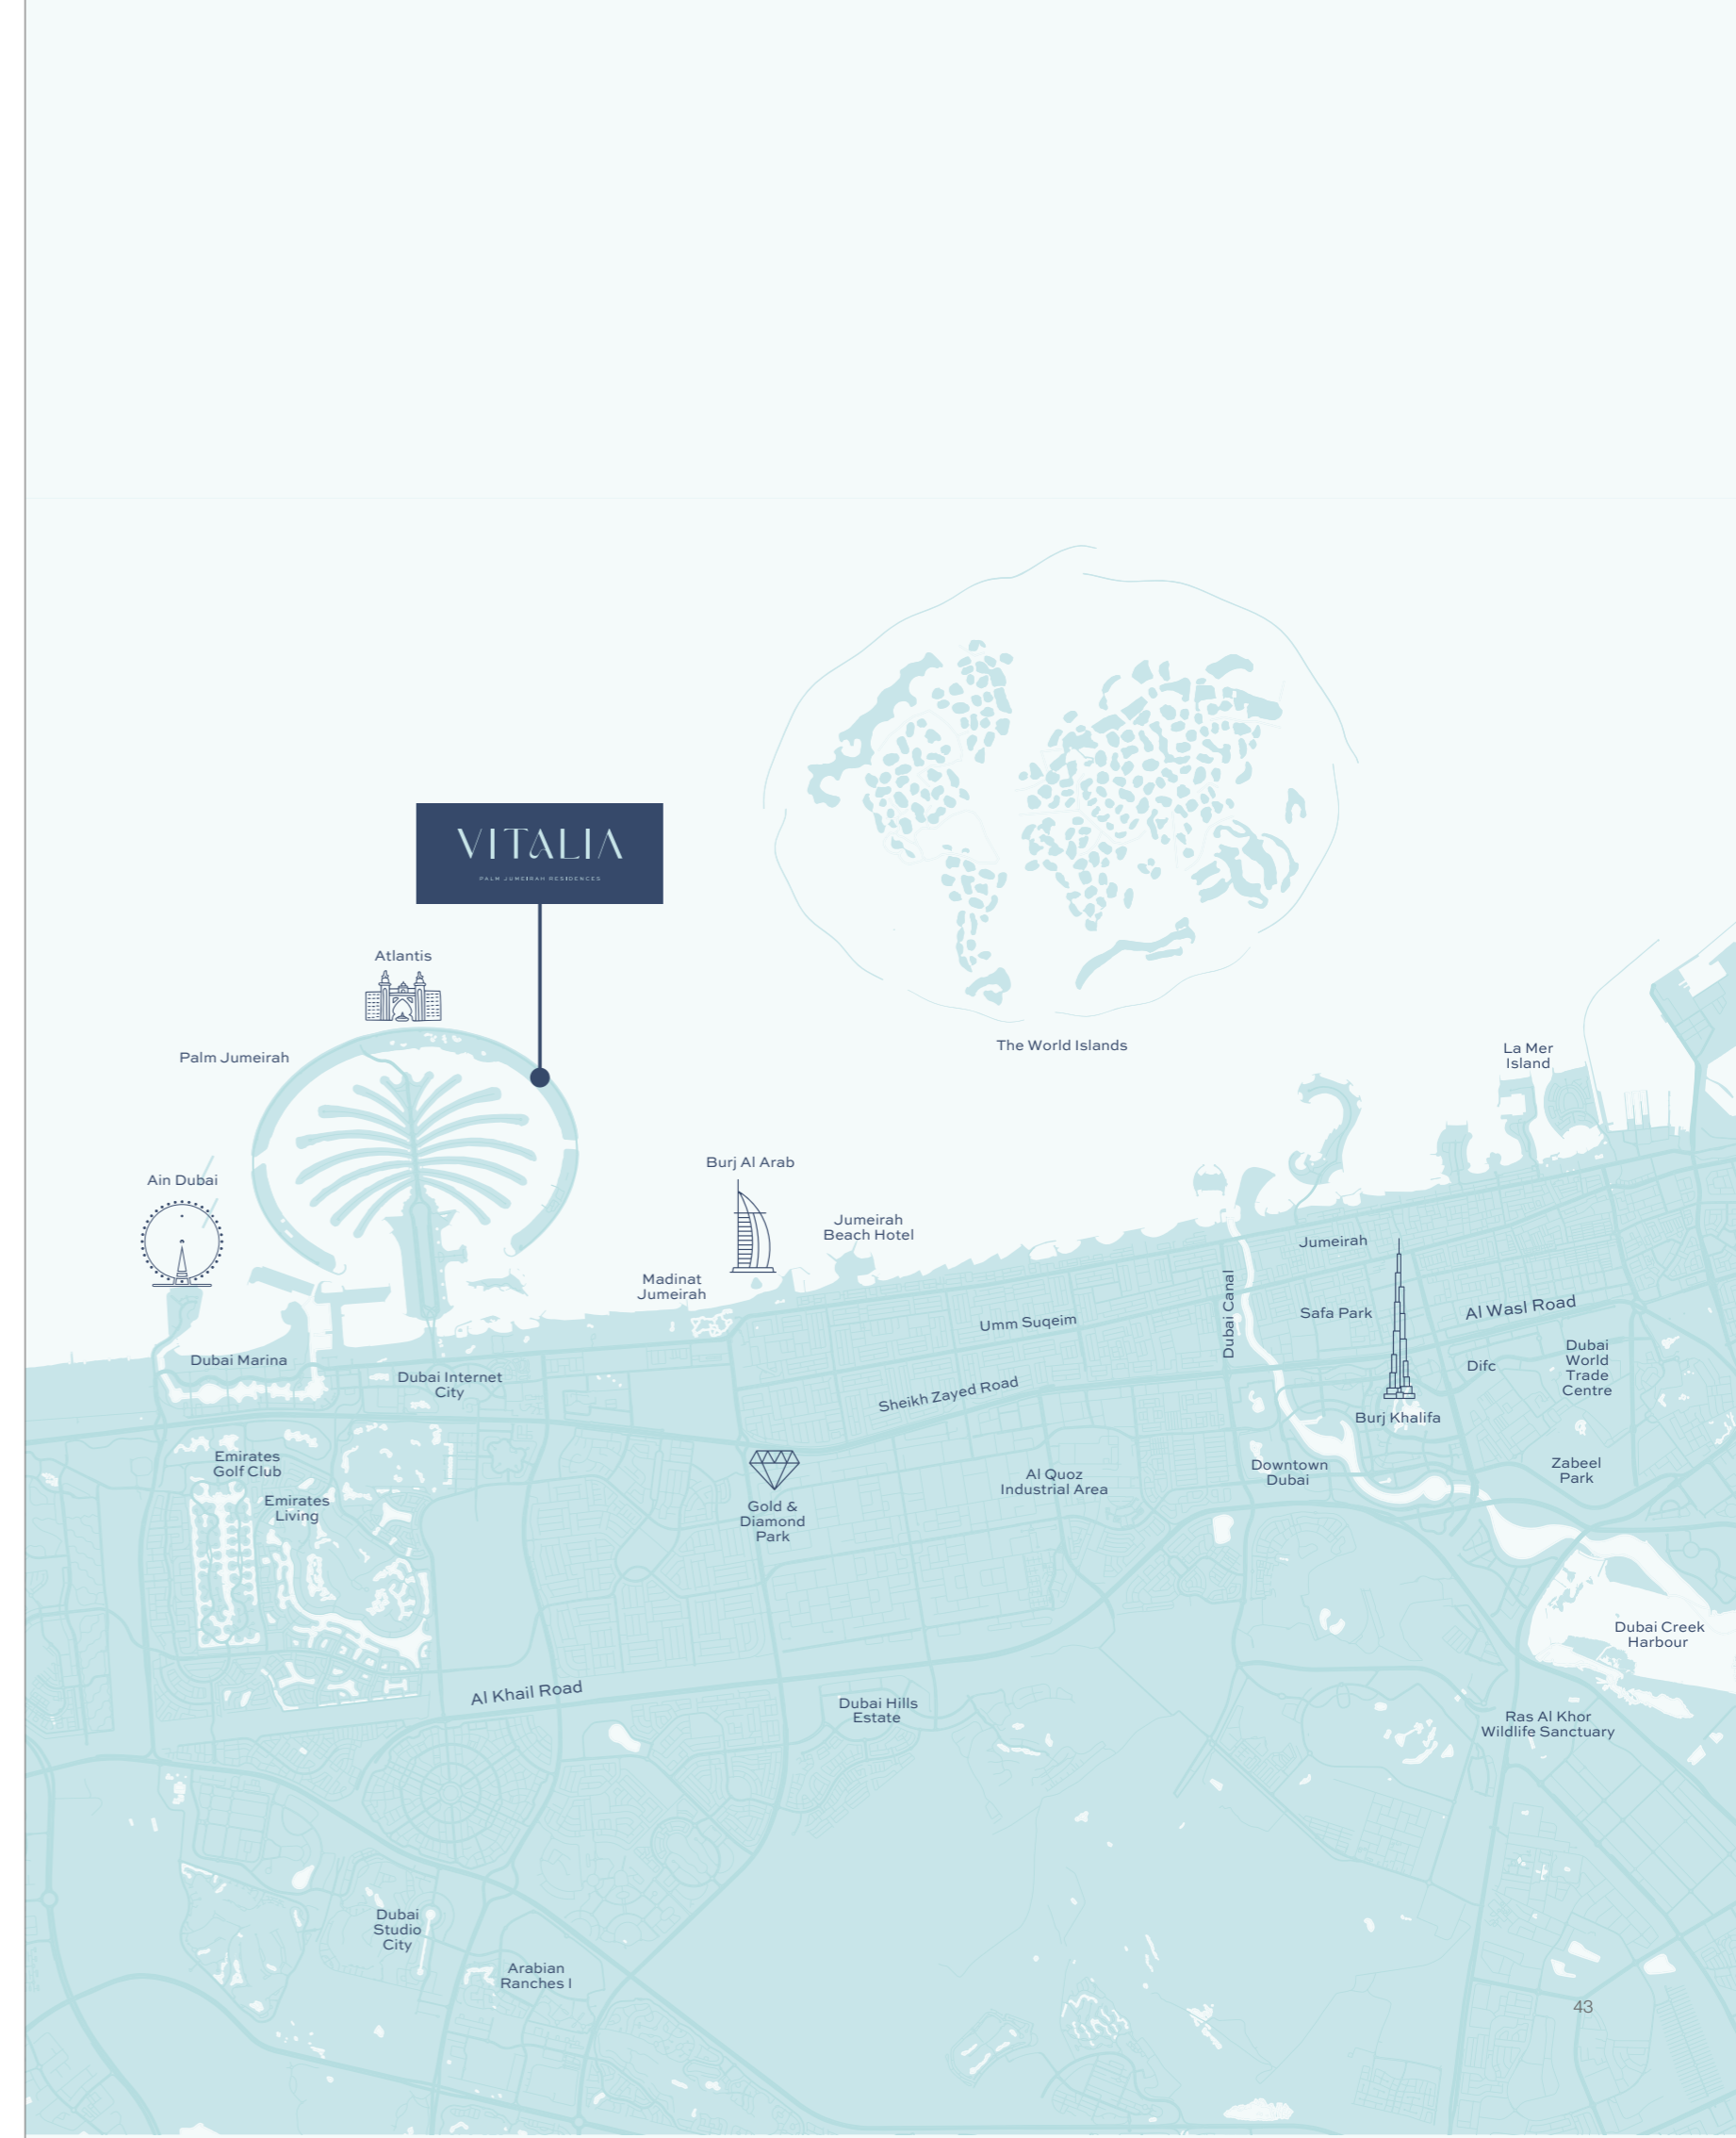

minutes from
Nakheel Mall

12

minutes from
Sheikh Zayed Road

15

minutes from
Dubai Marina

15

minutes from
Dubai Harbour

20

minutes from
Mall of Emirates

25

minutes from Dubai Mall
& Burj Khalifa

25

minutes from Dubai
International Financial Centre

30

minutes from Dubai
International Airport

LIVING AT ITS PEAK