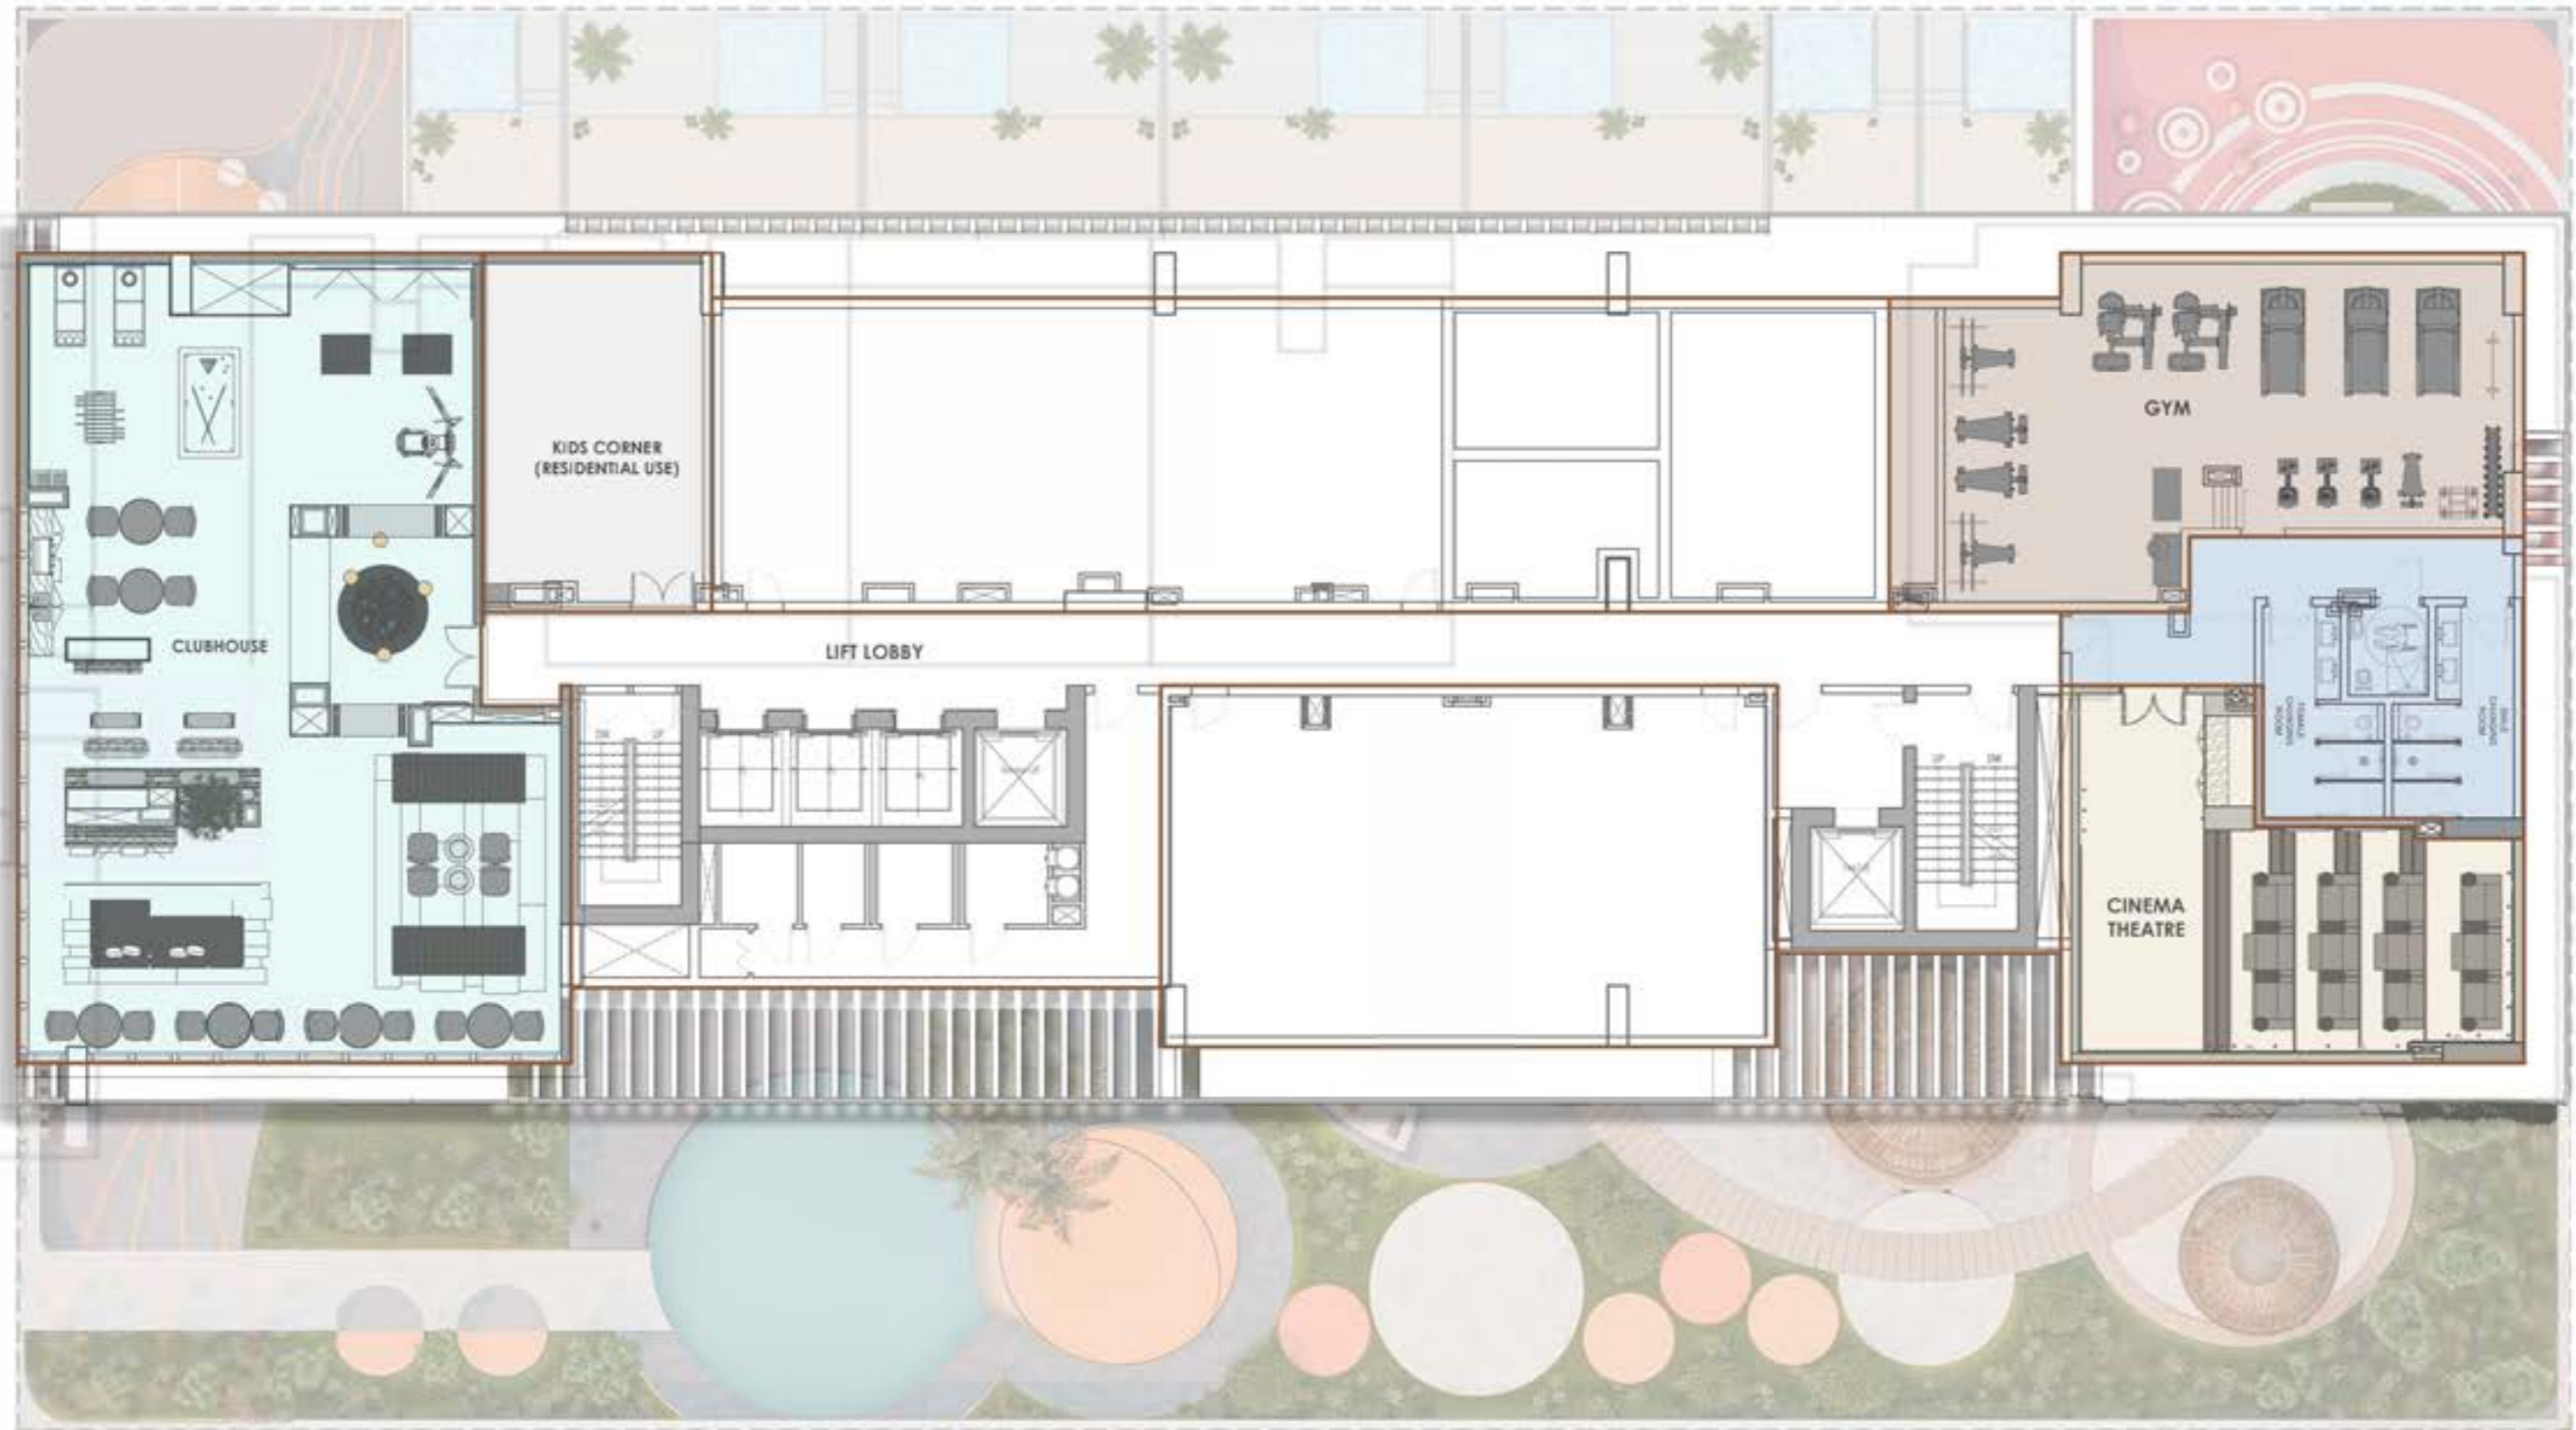

LEGADO

— BY PRESCOTT —

Floor Plans

First Floor

- | | | | |
|---|--------|---|-------|
|  | Studio |  | 2-Bhk |
|  | 1-Bhk |  | 3-Bhk |

Typical Floor

(2nd, 3rd, 4th, 5th, 6th, 7th, 8th, 9th, 10th, 11th, 12th, 13th, 15th, 16th, 18th, 20th, 22nd, 23rd)

14th Floor

- | | | | |
|---|---------------------------|---|----------------|
|  | Kid's Corner |  | Cinema Theatre |
|  | Club House |  | Gym |
|  | Male/Female Changing Room | | |

17th Floor

- Studio
- 2-Bhk
- 1-Bhk
- 3-Bhk

19th Floor

- Studio
- 1-Bhk
- 2-Bhk
- 3-Bhk

21st Floor

- Studio
- 1-Bhk
- 2-Bhk
- 3-Bhk

24th Floor

- | | |
|--|---|
| 01 Swimming Pool | 04 Seating Area |
| 02 Pool Deck | 05 TT Deck |
| 03 Male/Female Changing Room | 06 Landscape area |

25th Floor

-  Glass Corridor Bridge
-  2-Bhk
-  3-Bhk

26th Floor

Studio Apartment

Suite Area: 338 sq.ft

Terrace Area: 59 sq.ft

Total Area: 397 sq.ft

Studio Type 1