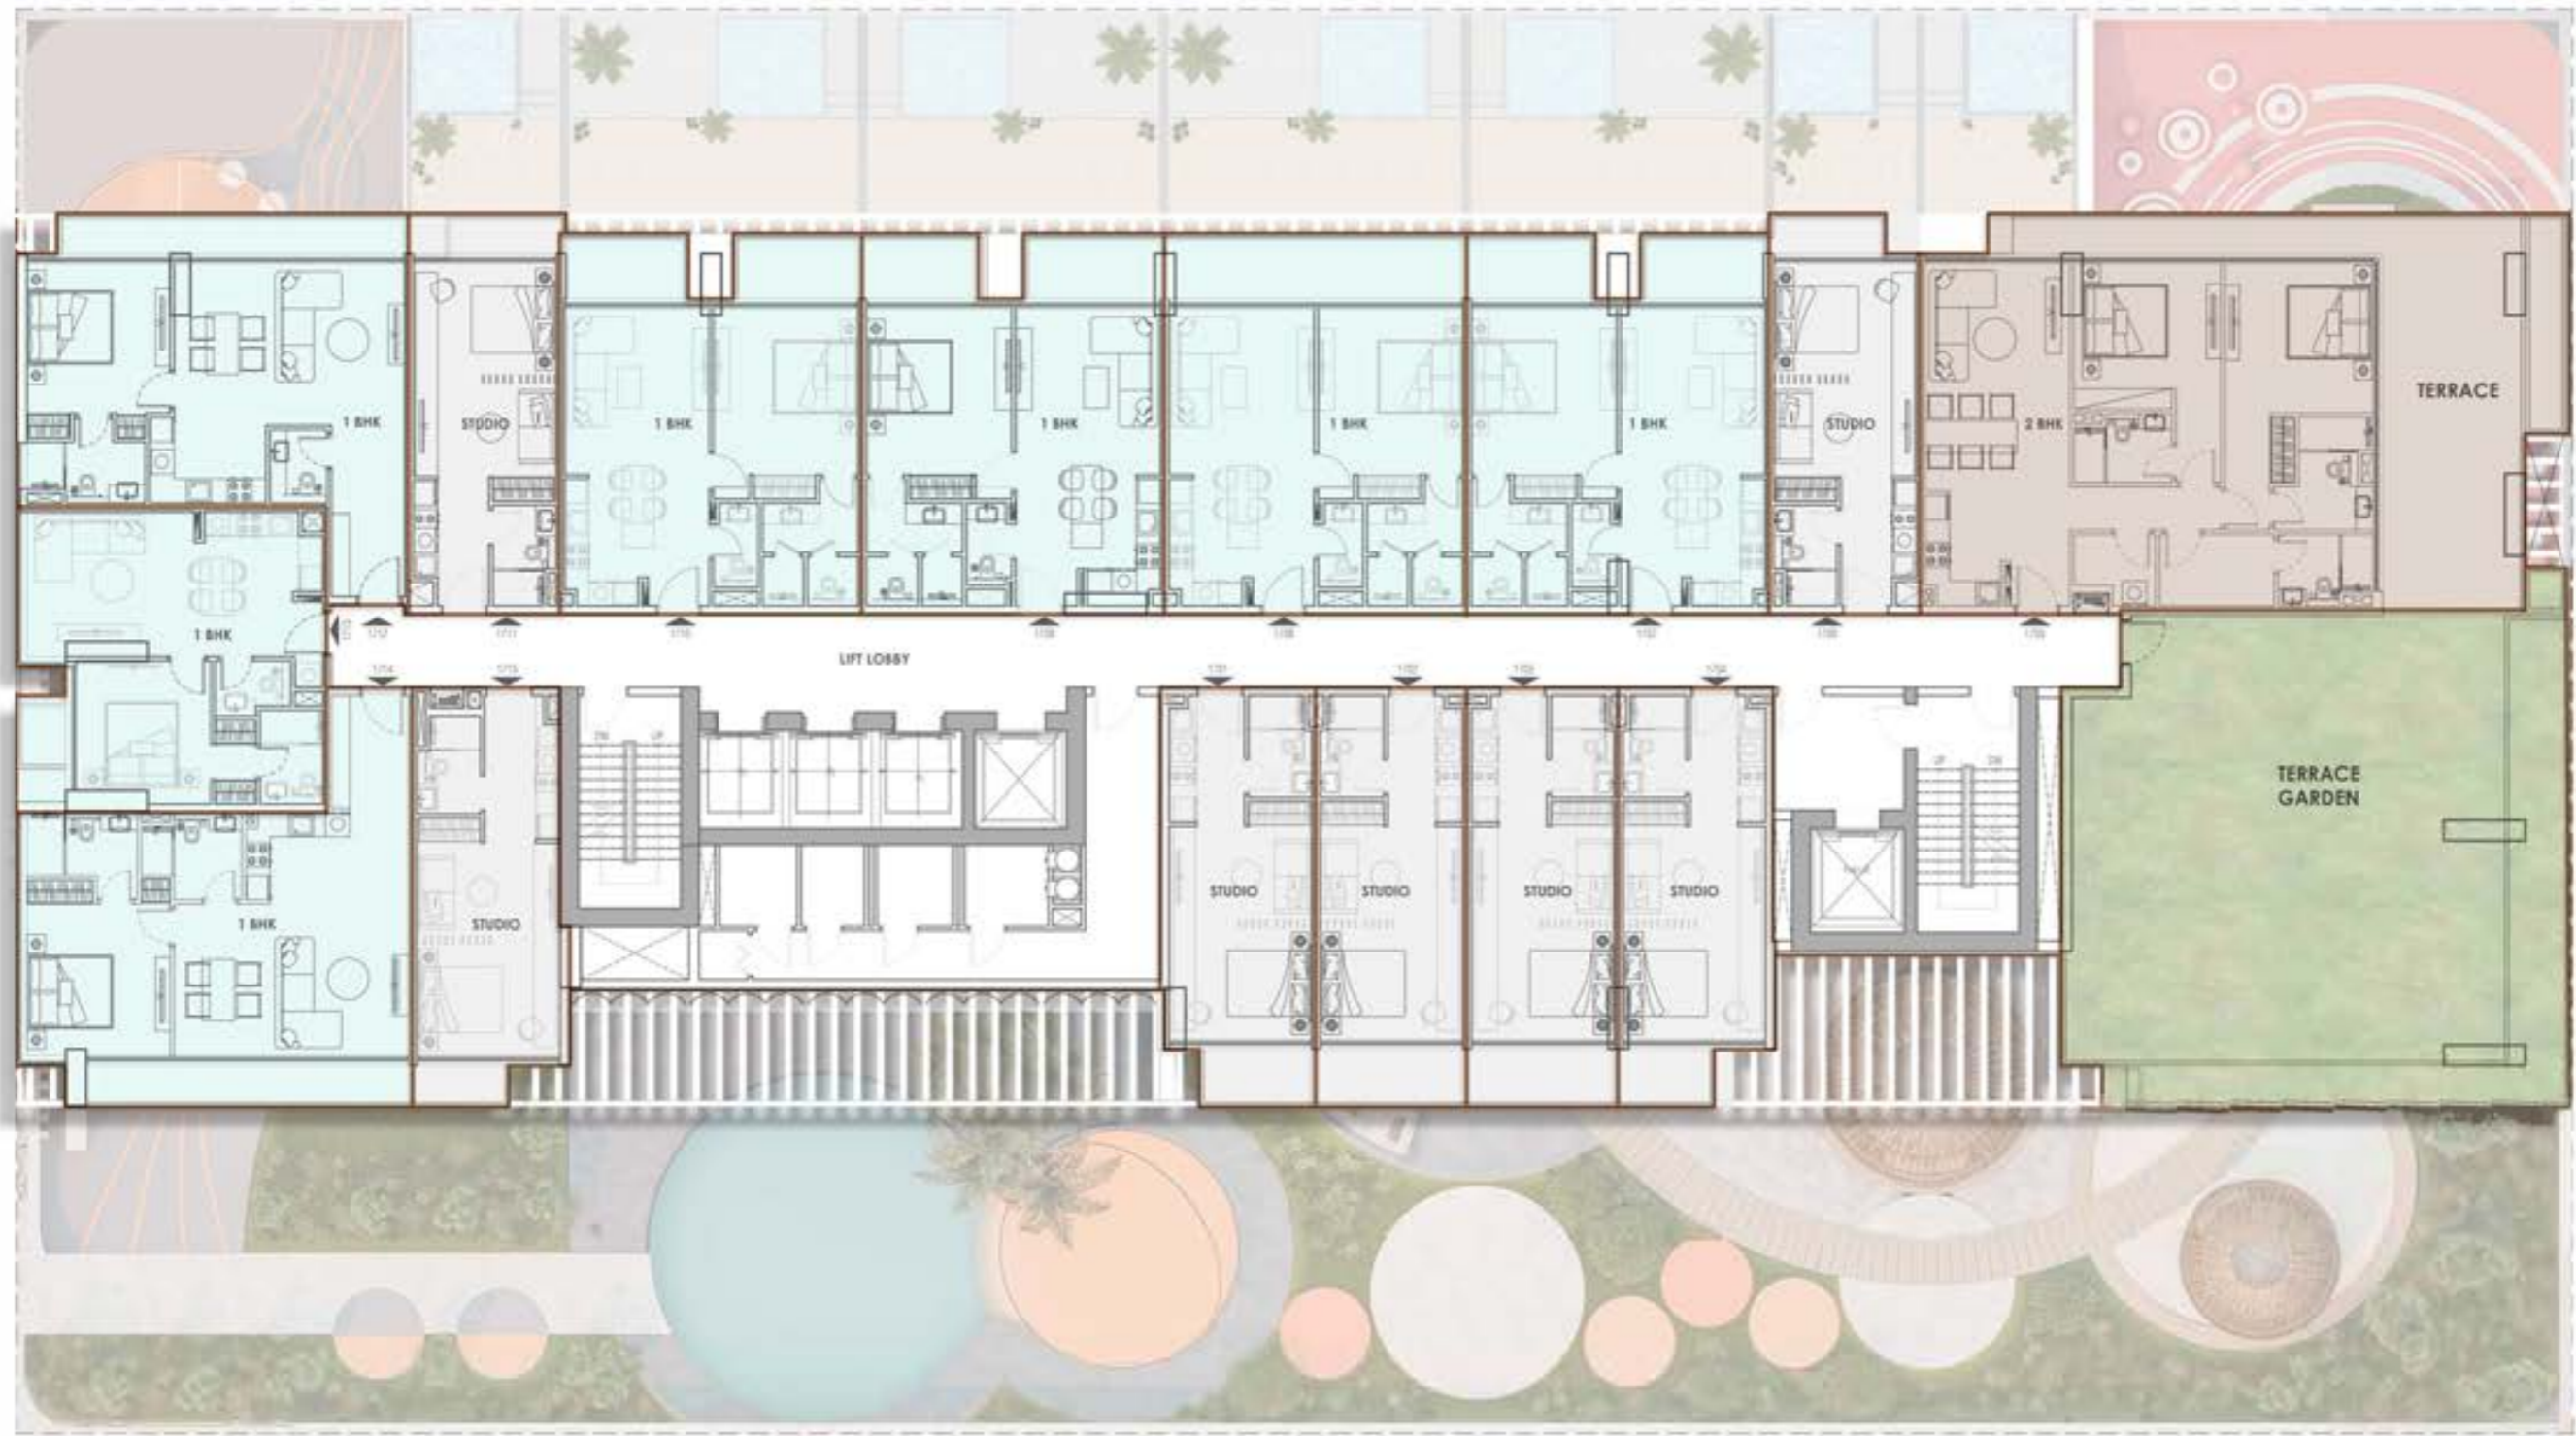

LEGADO

— BY PRESCOTT —

Floor Plans

First Floor

- | | | | |
|---|--------|---|-------|
|  | Studio |  | 2-Bhk |
|  | 1-Bhk |  | 3-Bhk |

Typical Floor

(2nd, 3rd, 4th, 5th, 6th, 7th, 8th, 9th, 10th, 11th, 12th, 13th, 15th, 16th, 18th, 20th, 22nd, 23rd)

14th Floor

- | | | | |
|---|---------------------------|---|----------------|
|  | Kid's Corner |  | Cinema Theatre |
|  | Club House |  | Gym |
|  | Male/Female Changing Room | | |

17th Floor

- Studio
- 2-Bhk
- 1-Bhk
- 3-Bhk

19th Floor

- Studio
- 1-Bhk
- 2-Bhk
- 3-Bhk

21st Floor

- Studio
- 1-Bhk
- 2-Bhk
- 3-Bhk

24th Floor

- | | |
|--|---|
| 01 Swimming Pool | 04 Seating Area |
| 02 Pool Deck | 05 TT Deck |
| 03 Male/Female Changing Room | 06 Landscape area |

25th Floor

-  Glass Corridor Bridge
-  2-Bhk
-  3-Bhk

26th Floor

Studio Apartment

Suite Area: 338 sq.ft

Terrace Area: 59 sq.ft

Total Area: 397 sq.ft

Studio Type 1