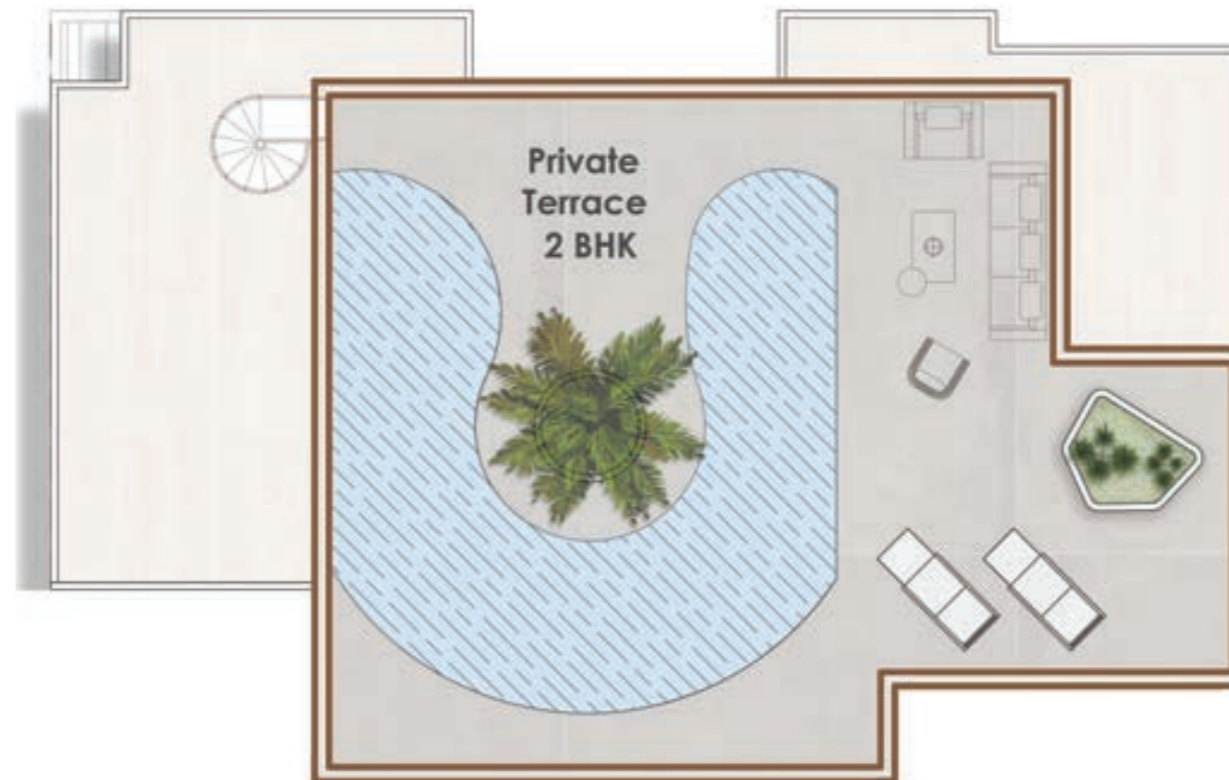

Suite Area: 1333 sq.ft

Terrace Area: 220 sq.ft

Total Area: 1554 sq.ft

Three Bedroom Type 1

LEGADO

— BY PRESCOTT —

Sky Villa

Sky Villa One

Suite Area: 1169 sq.ft

Terrace Area: 1739 sq.ft

Total Area: 2908 sq.ft

Sky Villa Two

Suite Area: 1308 sq.ft

Terrace Area: 1667 sq.ft

Total Area: 2976 sq.ft

Sky Villa Three

Suite Area: 1497 sq.ft

Terrace Area: 1913 sq.ft

Total Area: 3411 sq.ft

Sky Villa Four

Suite Area: 1772 sq.ft

Terrace Area: 2355 sq.ft

Total Area: 4128 sq.ft