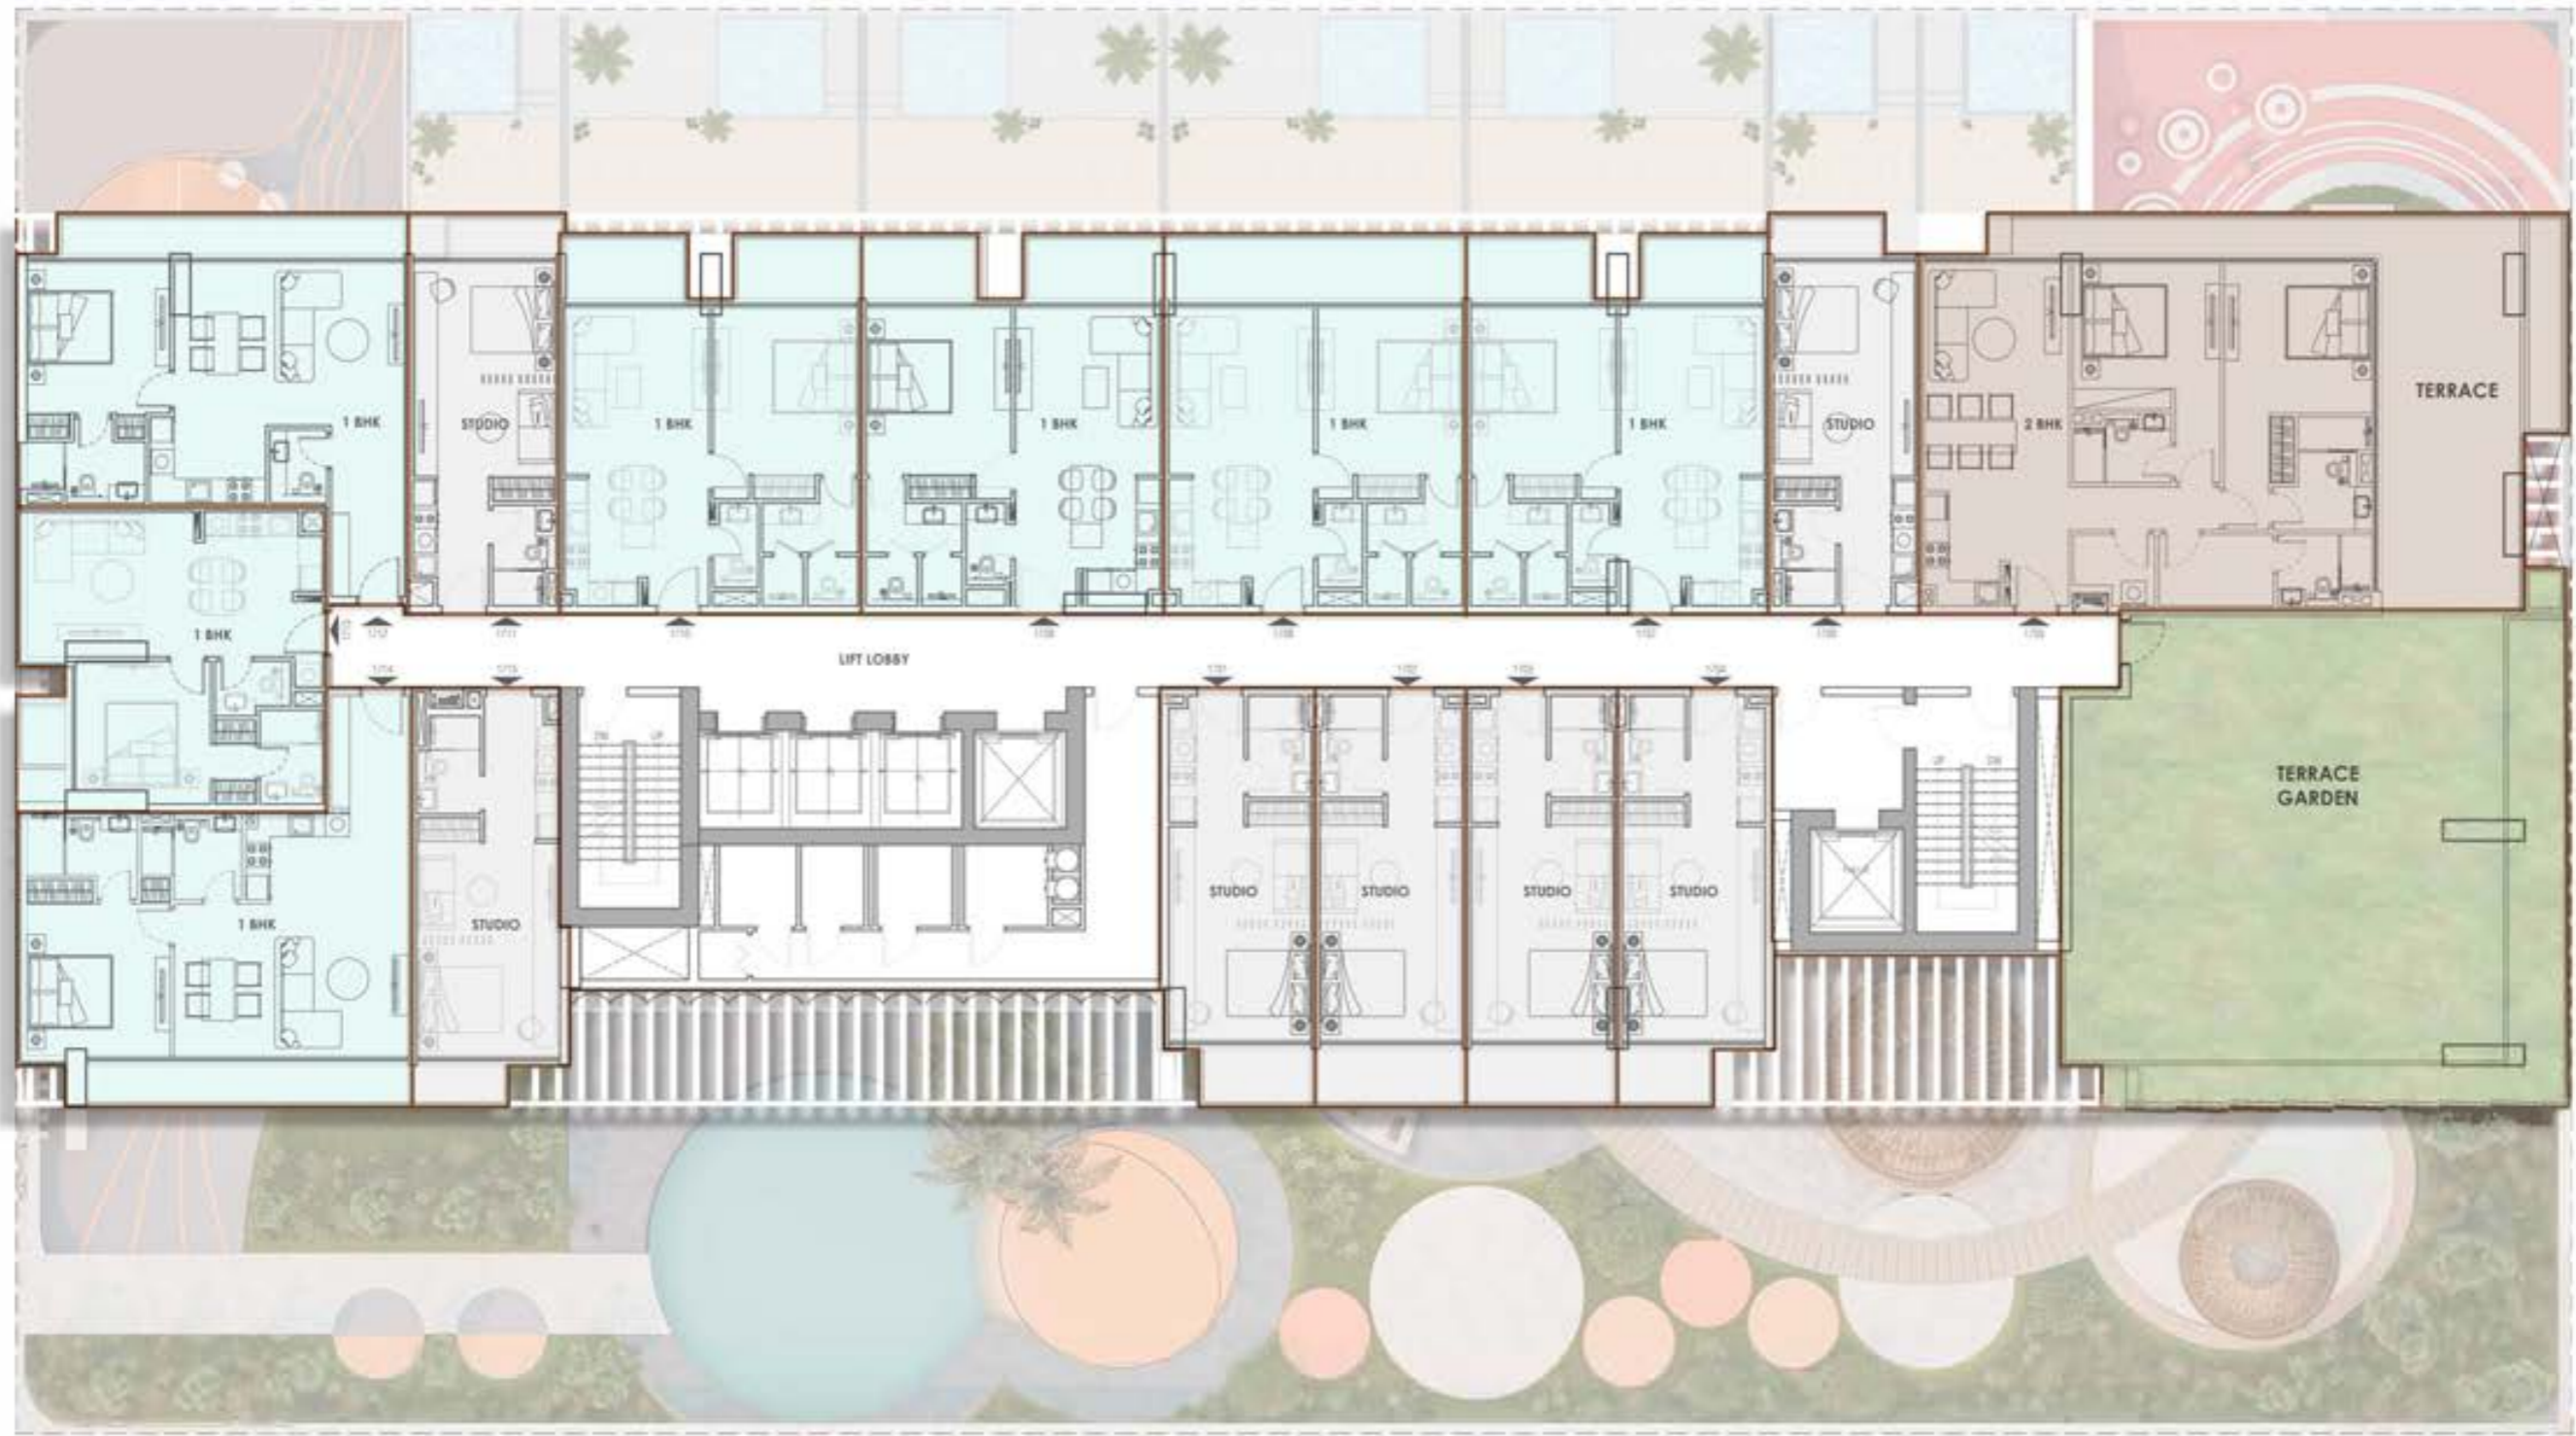

LEGADO

— BY PRESCOTT —

Floor Plans

First Floor

- | | | | |
|---|--------|---|-------|
|  | Studio |  | 2-Bhk |
|  | 1-Bhk |  | 3-Bhk |

Typical Floor

(2nd, 3rd, 4th, 5th, 6th, 7th, 8th, 9th, 10th, 11th, 12th, 13th, 15th, 16th, 18th, 20th, 22nd, 23rd)

14th Floor

- | | | | |
|---|---------------------------|---|----------------|
|  | Kid's Corner |  | Cinema Theatre |
|  | Club House |  | Gym |
|  | Male/Female Changing Room | | |

17th Floor

- Studio
- 2-Bhk
- 1-Bhk
- 3-Bhk

19th Floor

- Studio
- 1-Bhk
- 2-Bhk
- 3-Bhk

21st Floor

- Studio
- 1-Bhk
- 2-Bhk
- 3-Bhk

24th Floor

- | | |
|--|---|
| 01 Swimming Pool | 04 Seating Area |
| 02 Pool Deck | 05 TT Deck |
| 03 Male/Female Changing Room | 06 Landscape area |

25th Floor

-  Glass Corridor Bridge
-  2-Bhk
-  3-Bhk

26th Floor

Studio Apartment

Suite Area: 338 sq.ft

Terrace Area: 59 sq.ft

Total Area: 397 sq.ft

Studio Type 1