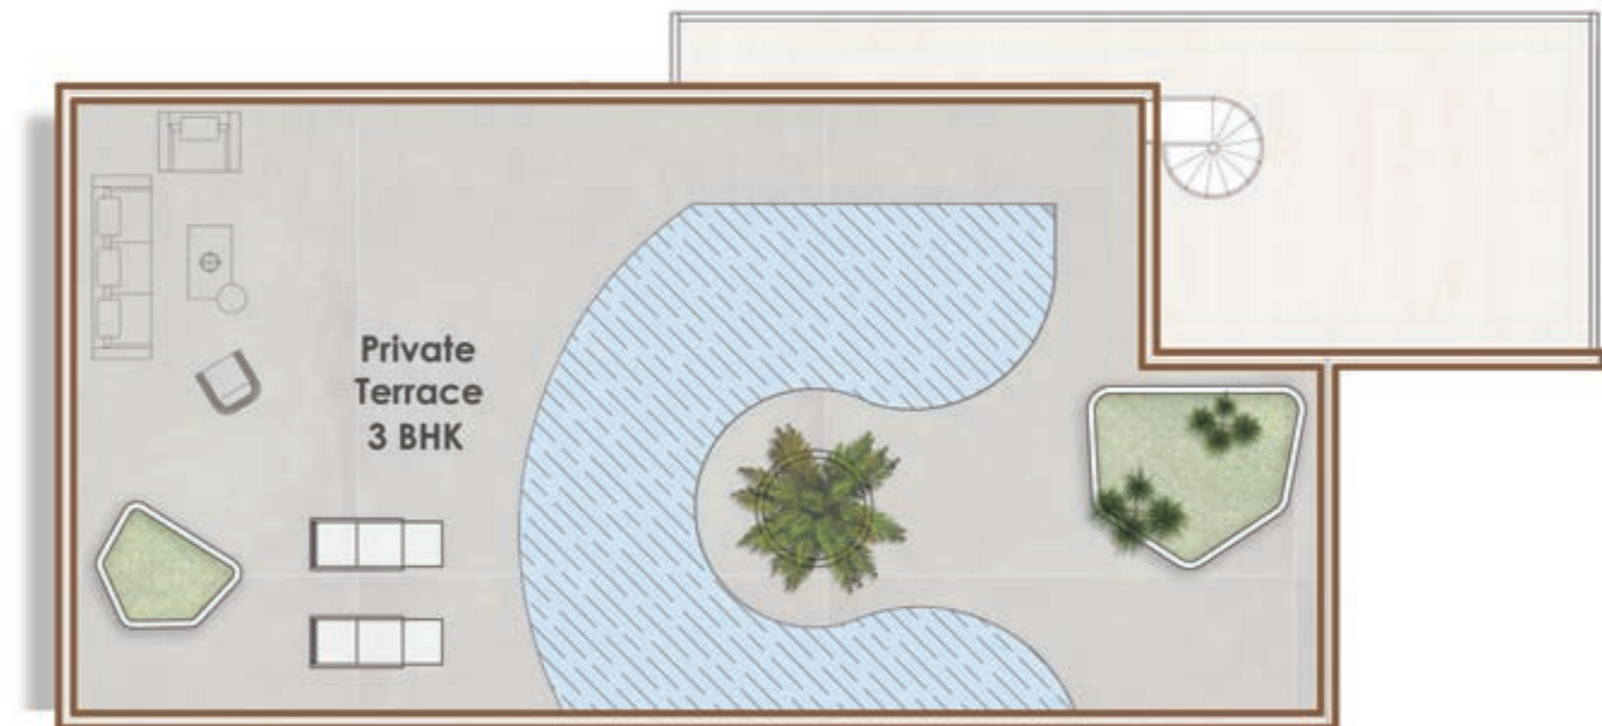

Suite Area: 1169 sq.ft

Terrace Area: 1739 sq.ft

Total Area: 2908 sq.ft

Sky Villa Two

Suite Area: 1308 sq.ft

Terrace Area: 1667 sq.ft

Total Area: 2976 sq.ft

Sky Villa Three

Suite Area: 1497 sq.ft

Terrace Area: 1913 sq.ft

Total Area: 3411 sq.ft

Sky Villa Four

Suite Area: 1772 sq.ft

Terrace Area: 2355 sq.ft

Total Area: 4128 sq.ft