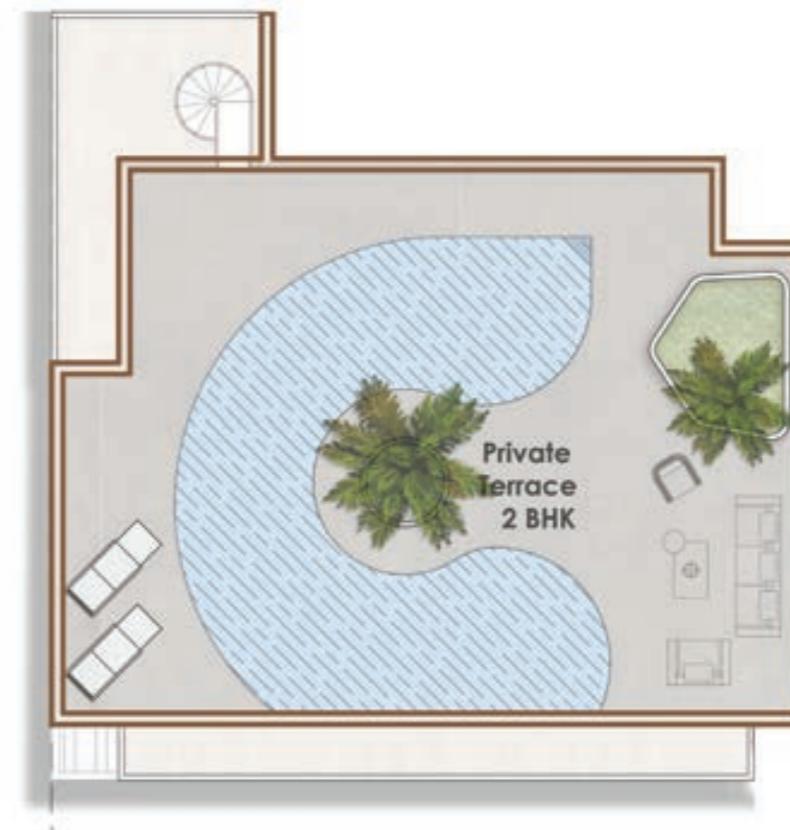

Suite Area: 1169 sq.ft

Terrace Area: 1739 sq.ft

Total Area: 2908 sq.ft

Sky Villa Two

Suite Area: 1308 sq.ft

Terrace Area: 1667 sq.ft

Total Area: 2976 sq.ft

Sky Villa Three

Suite Area: 1497 sq.ft

Terrace Area: 1913 sq.ft

Total Area: 3411 sq.ft

Sky Villa Four

Suite Area: 1772 sq.ft

Terrace Area: 2355 sq.ft

Total Area: 4128 sq.ft