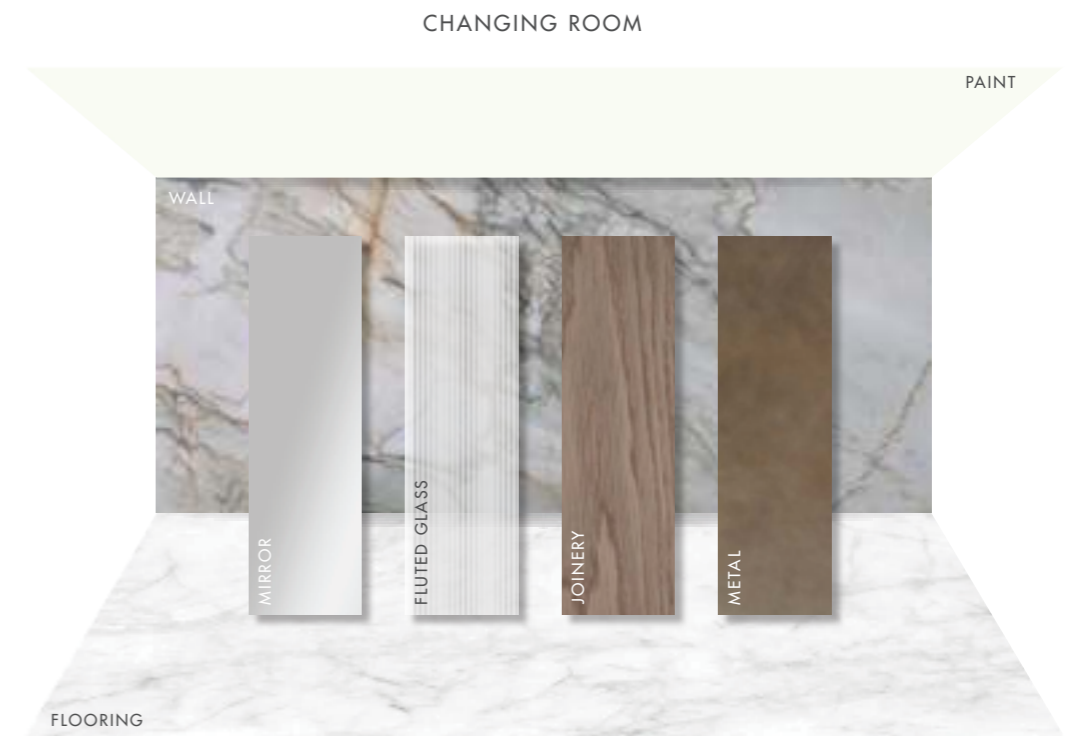

FIVE-STAR RESORT AMBIENCE
INSIDE YOUR HOME

EXCLUSIVE AMENITIES

Seaside by Prestige One presents a suite of refined amenities for an elevated waterfront living experience.

MINI PUTT GOLF

STAY ACTIVE, WITH A VIEW