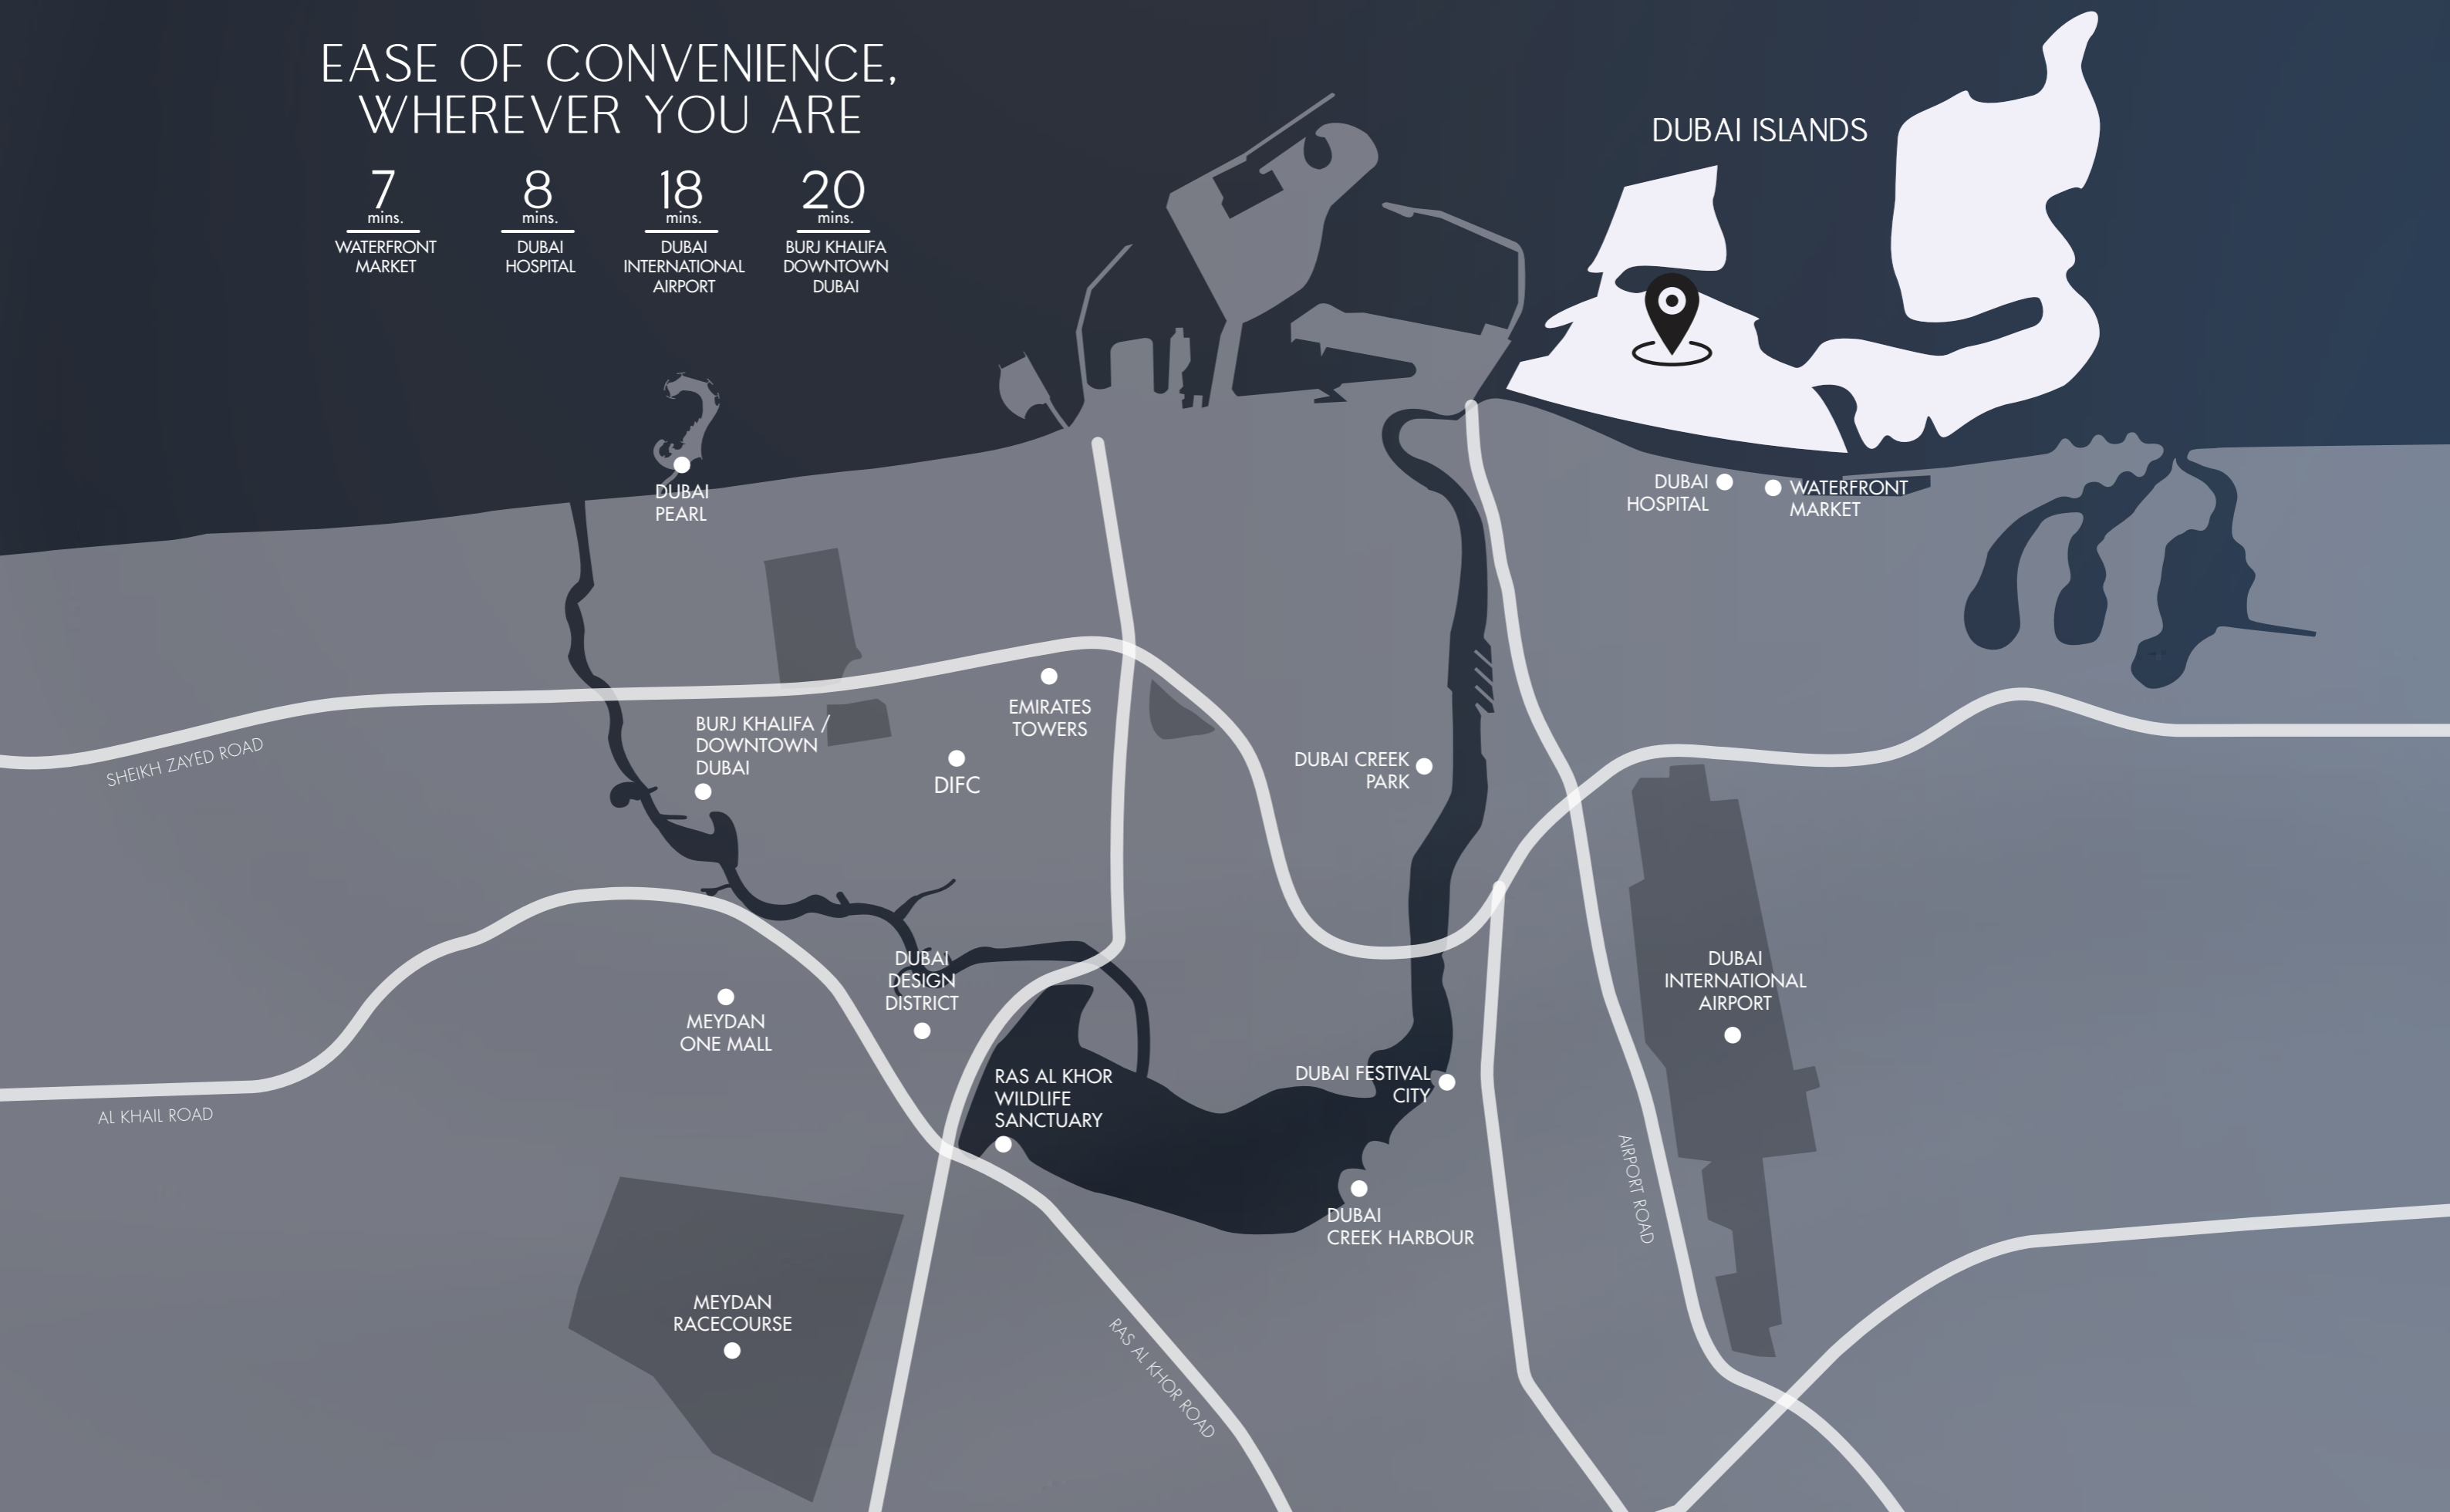

EASE OF CONVENIENCE, WHEREVER YOU ARE

7
mins.
WATERFRONT
MARKET

8
mins.
DUBAI
HOSPITAL

18
mins.
DUBAI
INTERNATIONAL
AIRPORT

20
mins.
BURJ KHALIFA
DOWNTOWN
DUBAI

DUBAI ISLANDS

DUBAI PEARL

BURJ KHALIFA /
DOWNTOWN
DUBAI

DUBAI FESTIVAL
CITY

DUBAI
CREEK HARBOUR

DUBAI
INTERNATIONAL
AIRPORT

MEYDAN
RACECOURSE

RAS AL KHOR ROAD

AIRPORT ROAD

SHEIKH ZAYED ROAD

AL KHAIL ROAD

SEASIDE

5 mins.

CENTARA MIRAGE BEACH RESORT

5 mins.

RIU PALACE DUBAI ISLAND

1 mins.

DUBAI ISLANDS MALL

6 mins.

DUBAI ISLANDS BEACH

5 mins.

SOUQ AL MARFA

7 mins.

DUBAI ISLANDS MARINA

SOON TO RISE
IN THE HEART OF DUBAI ISLANDS

LEVEL CONIGURATION

ROOFTOP