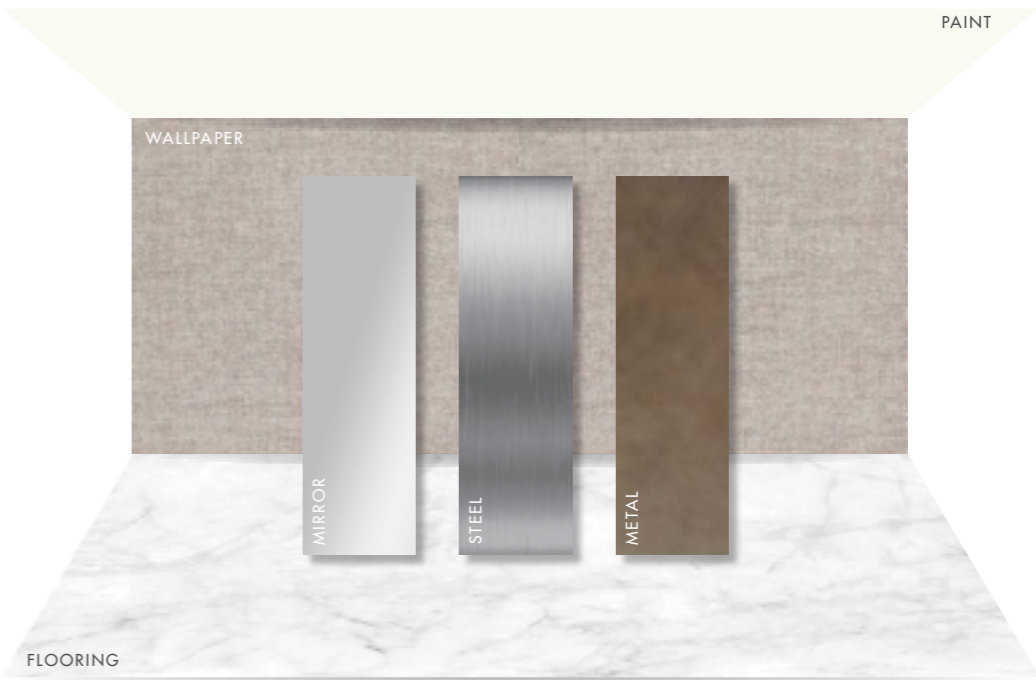

WELCOME
TO YOUR NEW HAVEN

Embrace the serenity of Seaside by Prestige One's lobby, a space thoughtfully designed to be your sanctuary from the moment you arrive.

ENTRANCE LOBBY | LOBBY LIFT CORRIDOR

TYPICAL LIFT LOBBY AND CORRIDOR

A modern high-rise building with a rooftop pool and lounge area. The building features multiple levels with large glass windows and balconies. The rooftop area includes a swimming pool with white lounge chairs, a wooden deck, and a large outdoor sofa. A wooden wall with circular cutouts is visible in the foreground. The background shows a city skyline under a clear blue sky.