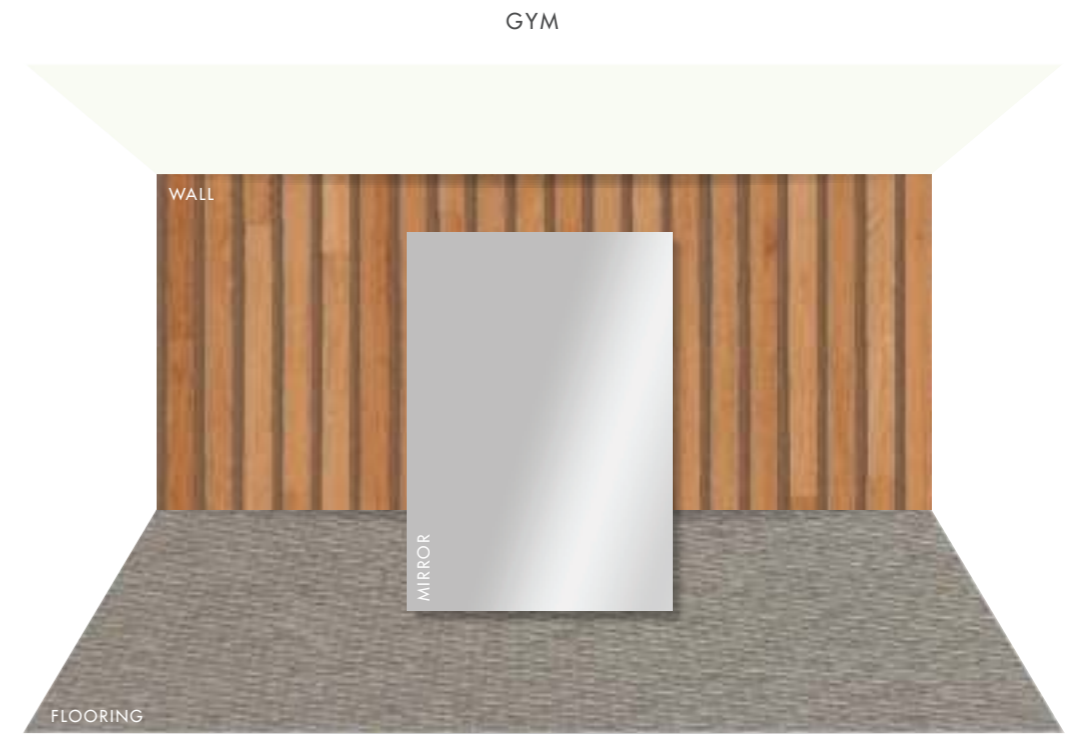

A modern high-rise building with a rooftop pool and lounge area. The building features multiple levels with large glass windows and balconies. The rooftop area includes a swimming pool with white lounge chairs, a wooden deck, and a large outdoor sofa. A wooden wall with circular cutouts is visible in the foreground. The background shows a city skyline under a clear blue sky.

FIVE-STAR RESORT AMBIENCE
INSIDE YOUR HOME

EXCLUSIVE AMENITIES

Seaside by Prestige One presents a suite of refined amenities for an elevated waterfront living experience.

MINI PUTT GOLF

STAY ACTIVE, WITH A VIEW