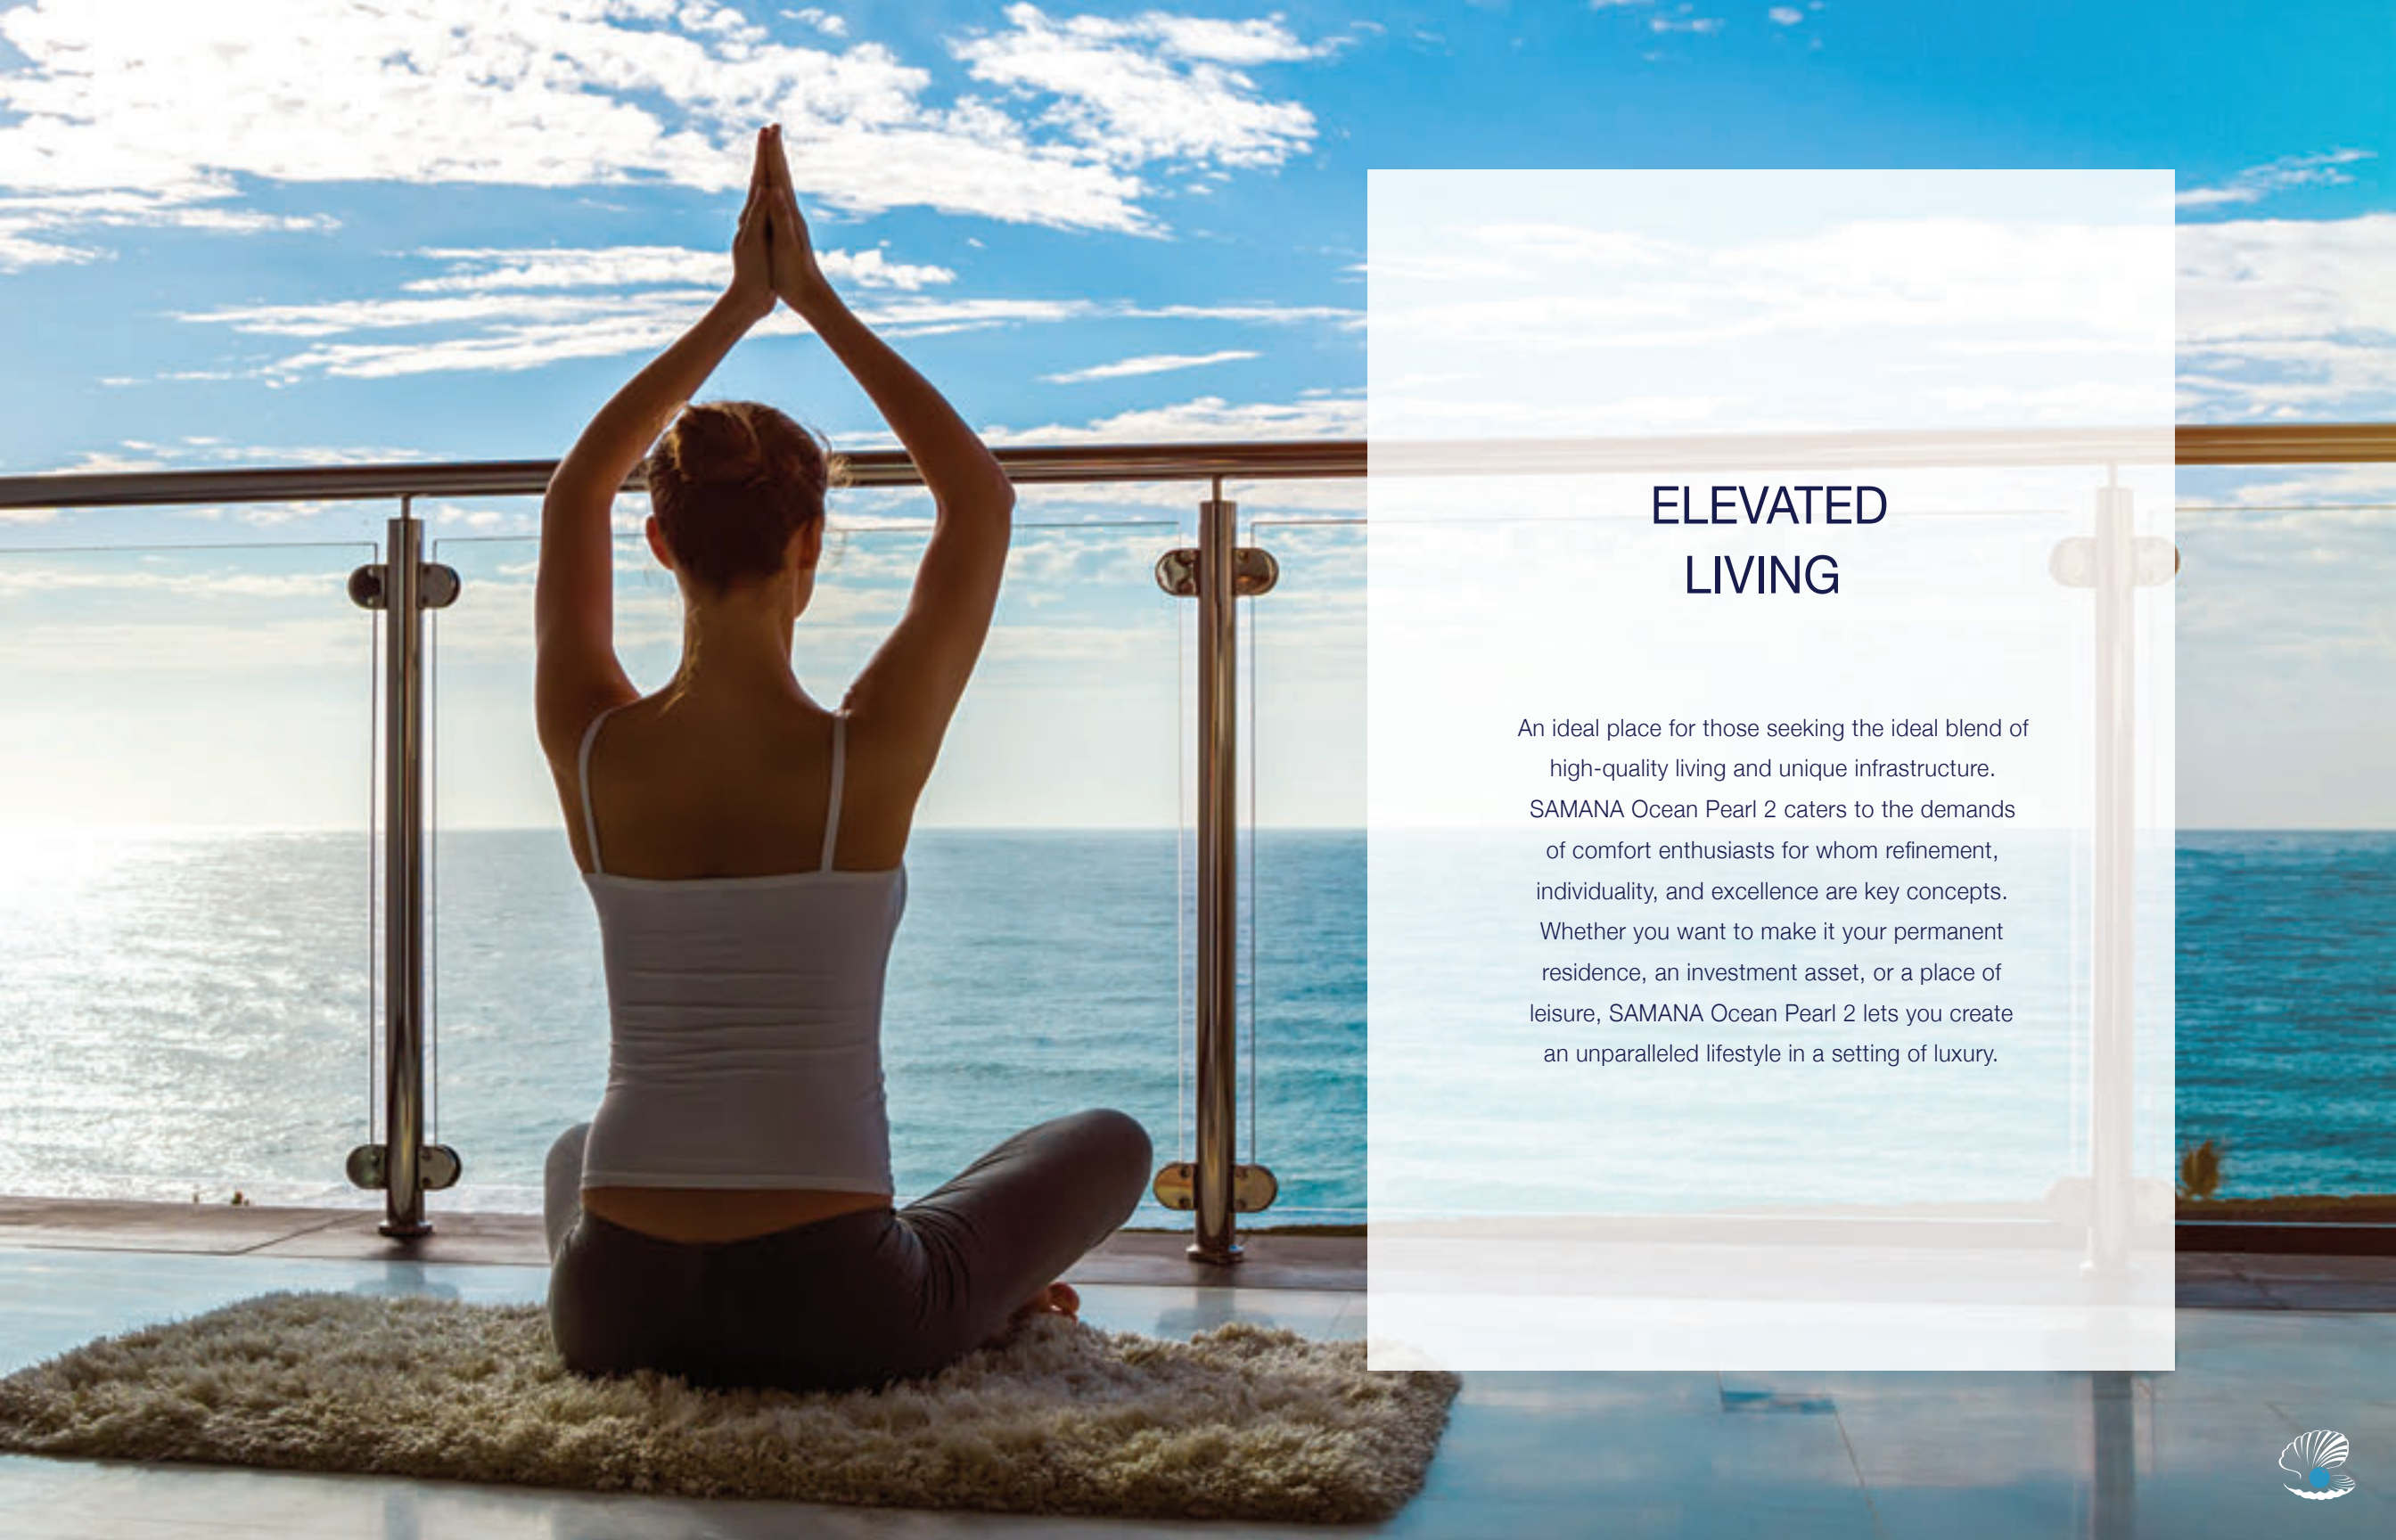

ELEVATED LIVING

An ideal place for those seeking the ideal blend of high-quality living and unique infrastructure. SAMANA Ocean Pearl 2 caters to the demands of comfort enthusiasts for whom refinement, individuality, and excellence are key concepts. Whether you want to make it your permanent residence, an investment asset, or a place of leisure, SAMANA Ocean Pearl 2 lets you create an unparalleled lifestyle in a setting of luxury.