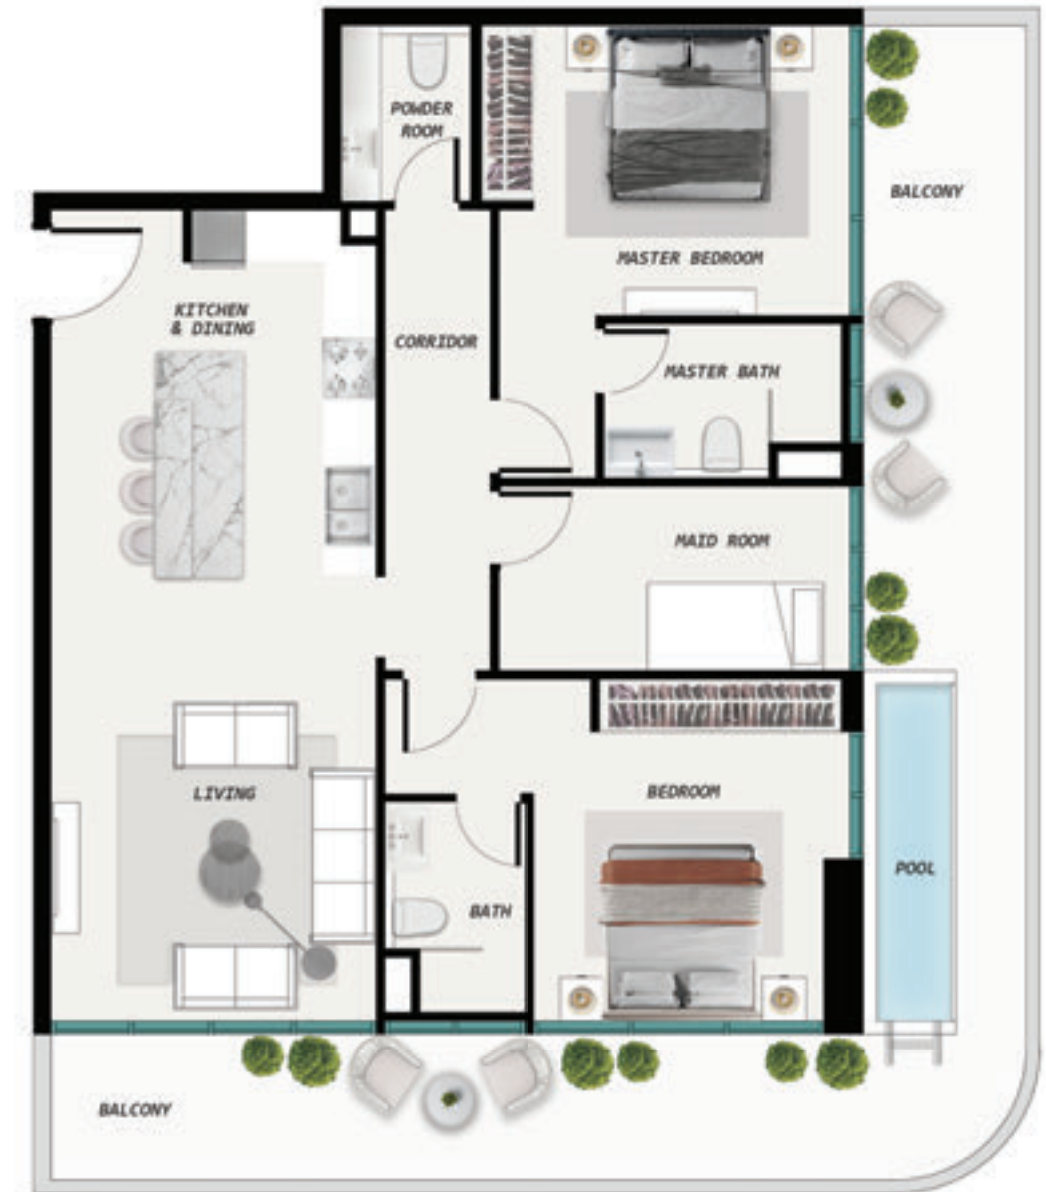

SAMANA
OCEAN
 PEARL 2

REDEFINING WATERFRONT OPULENCE

SAMANA
DEVELOPERS

A modern living room interior with a blue tint. The room features a light-colored sofa, a low coffee table with a plant and books, a large TV mounted on the wall, and a dining area with chairs and a table in the background. The text "UNITS LAYOUT" is overlaid in the center.

UNITS LAYOUT

ONE BEDROOM WITH POOL

TWO BEDROOM WITH POOL

THREE BEDROOM WITHOUT POOL

FOUR BEDROOM WITH POOL