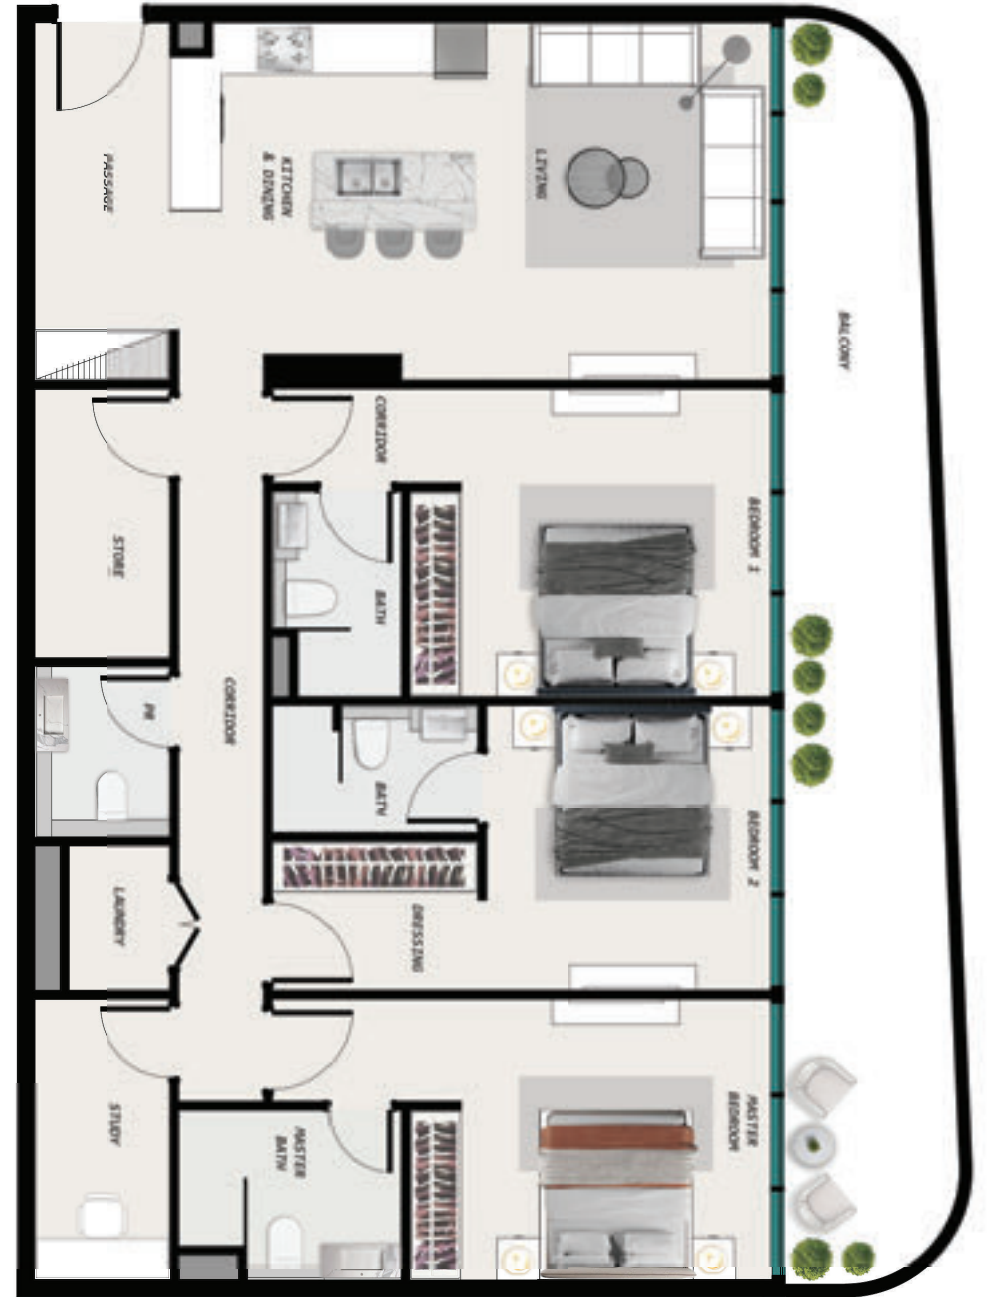

SAMANA
OCEAN
 PEARL 2

REDEFINING WATERFRONT OPULENCE

SAMANA
DEVELOPERS

A modern living room interior with a blue tint. The room features a light-colored sofa, a low coffee table with a plant and books, a large TV mounted on the wall, and a dining area with chairs and a table in the background. The text "UNITS LAYOUT" is overlaid in the center.

UNITS LAYOUT

ONE BEDROOM WITH POOL

TWO BEDROOM WITH POOL

THREE BEDROOM WITHOUT POOL

FOUR BEDROOM WITH POOL