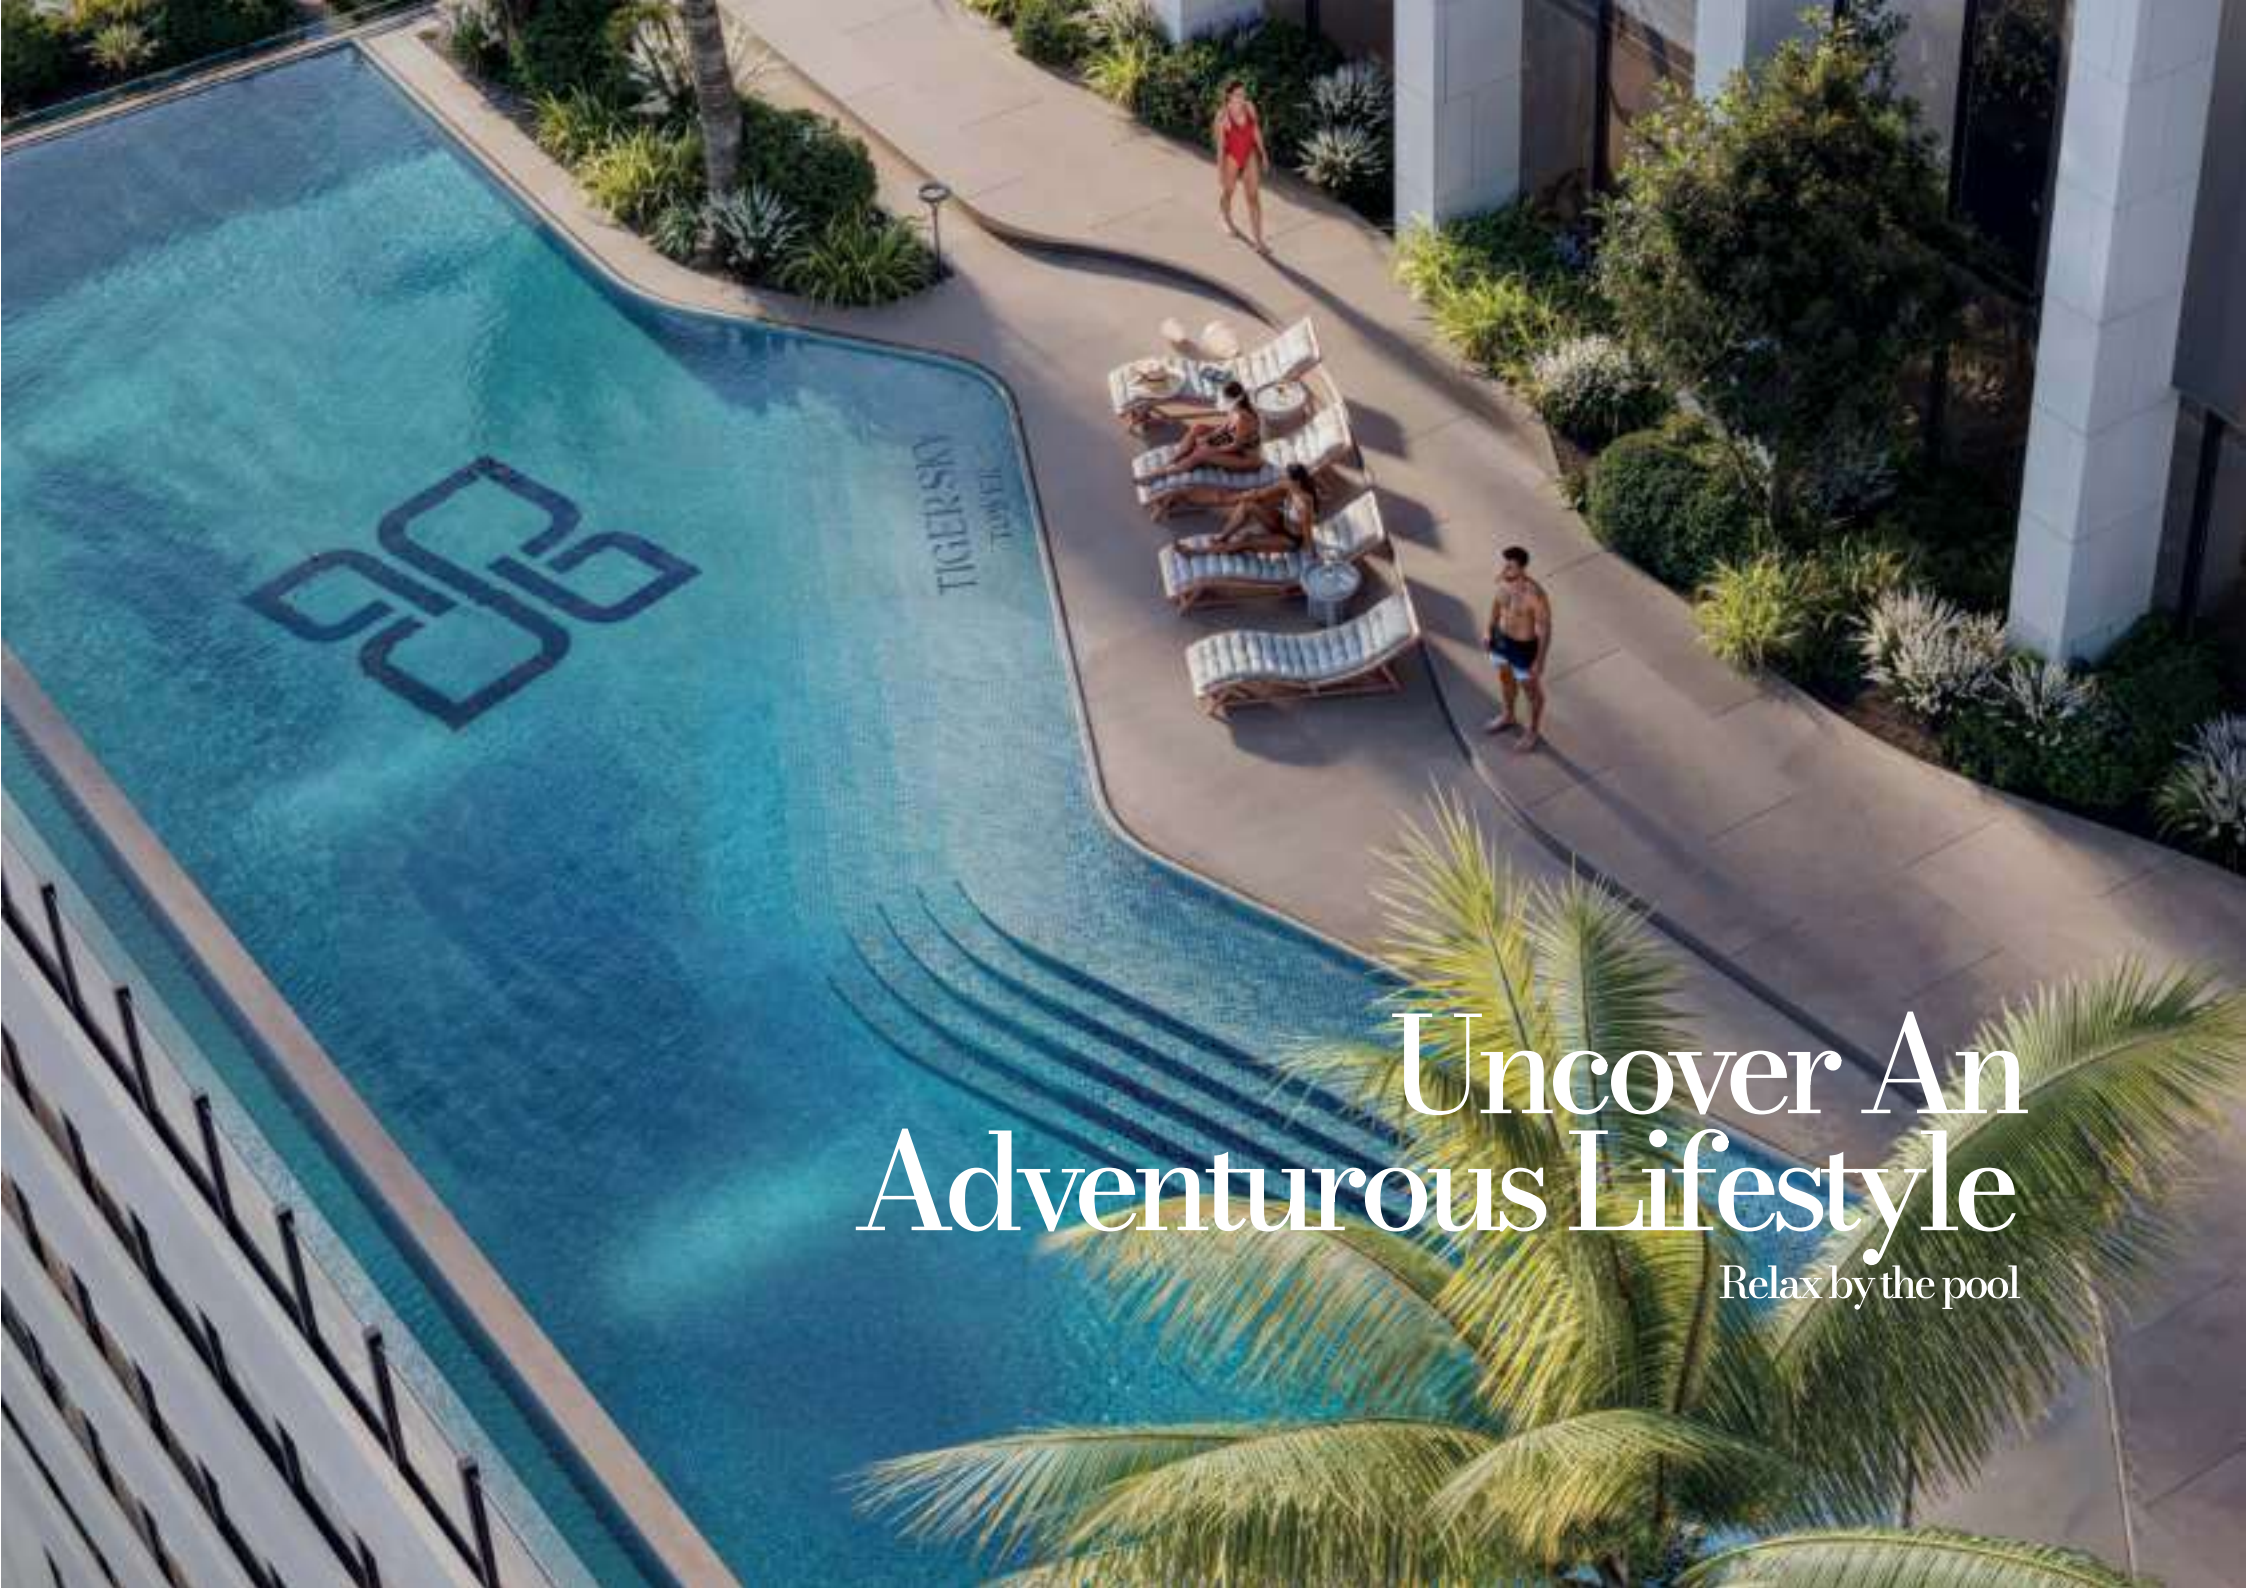

View from

439m

Uncover An
Adventurous Lifestyle

The World's Highest Infinity Pool

At

431m

Uncover An
Adventurous Lifestyle
Relax by the pool

Ultimate BBQ experience

426m

Styles

Arabic Style

Chinese Style

Greek Style

French Style

Santorini Horizon

Dragon's Peak