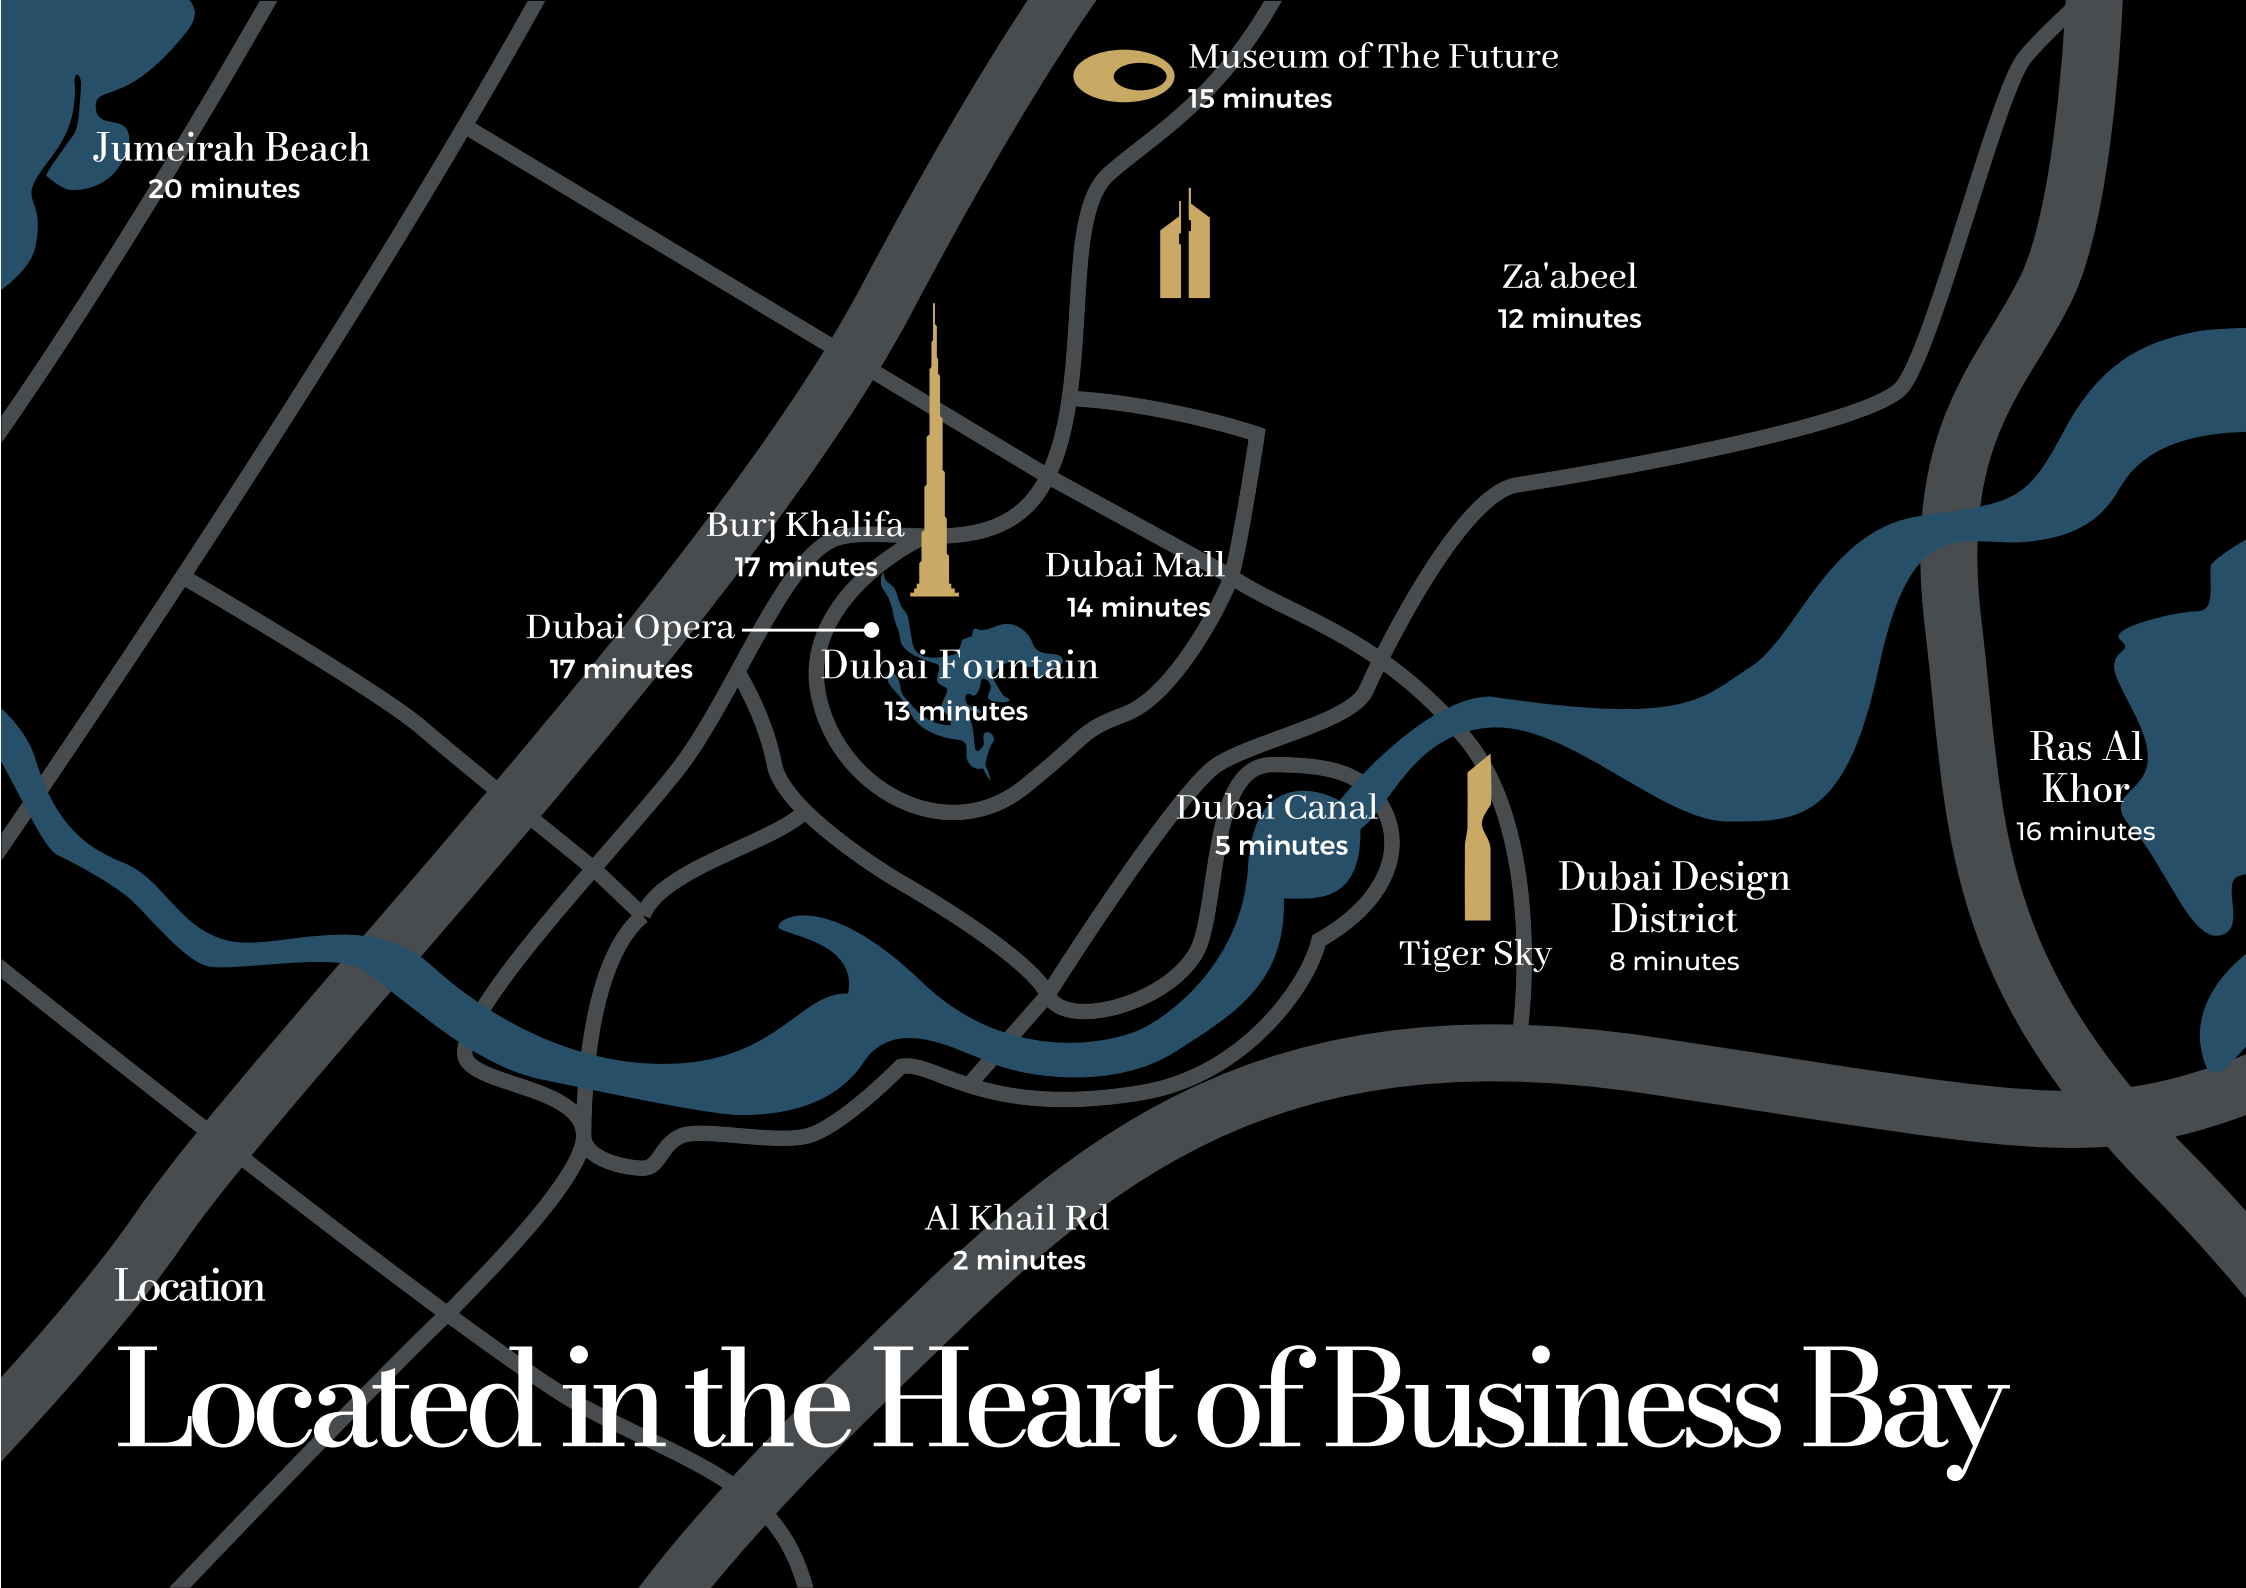

Perched gracefully in the heart of Business Bay, the Tiger Sky Tower epitomizes elevated living in Dubai. With its iconic design and breathtaking views, residents are treated to a world of luxury and sophistication. The tower offers an unparalleled residential experience amidst the bustling cityscape, boasting a range of amenities, from serene rooftop gardens to state-of-the-art fitness facilities.

Jumeirah Beach
20 minutes

Museum of The Future
15 minutes

Za'abeel
12 minutes

Burj Khalifa
17 minutes

Dubai Mall
14 minutes

Dubai Opera
17 minutes

Dubai Fountain
13 minutes

Dubai Canal
5 minutes

Tiger Sky

Dubai Design
District
8 minutes

Ras Al
Khor
16 minutes

Al Khail Rd
2 minutes

Location

Located in the Heart of Business Bay

Location

Redesigning Dubai's Skyline