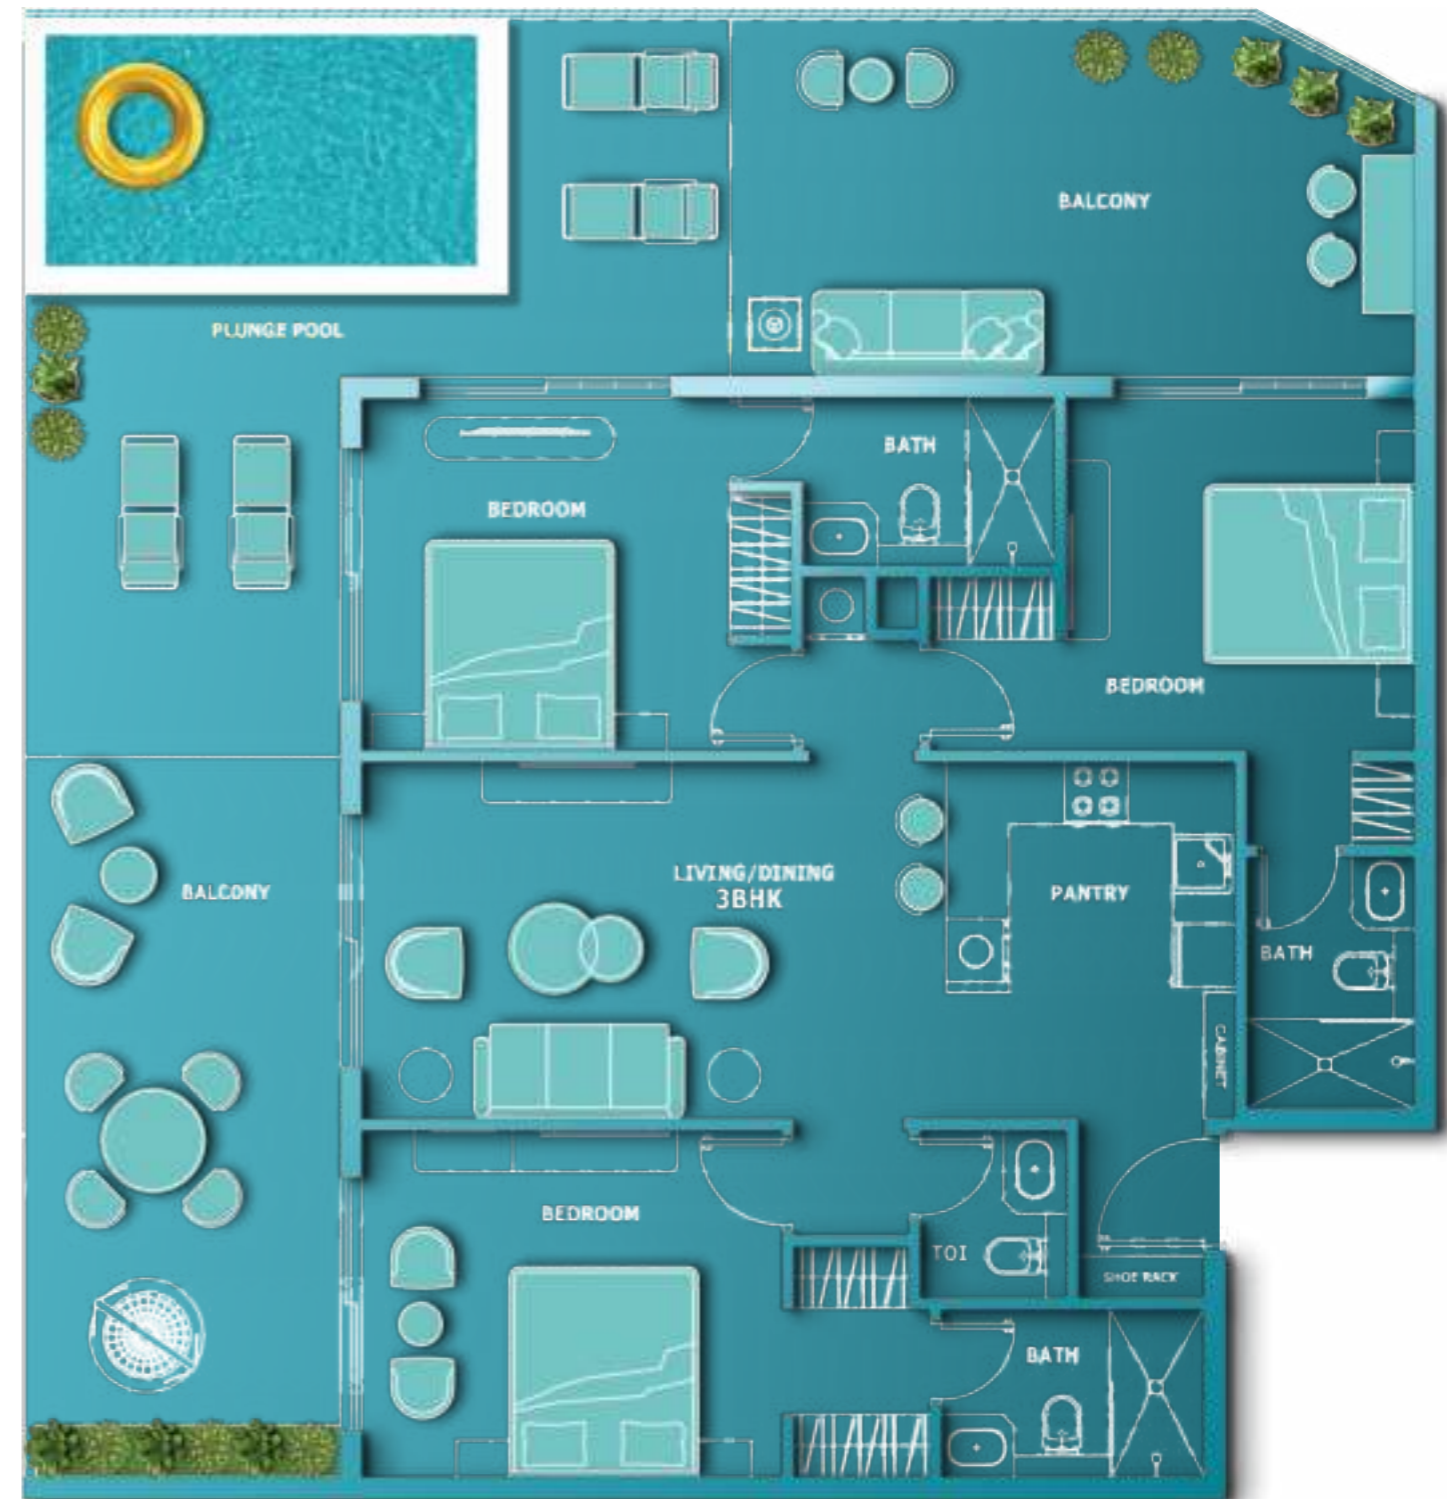

AQUA VILLAS

3 BHK WITH DESIGNER PRIVATE POOL

LAVISH MASTER BEDROOM WITH PRIVATE TERRACE

ALL BEDROOMS WITH EN-SUITE BATHROOM

FULLY FITTED KITCHEN

GUEST POWDER BATHROOM

L-SHAPED TERRACE BALCONY

DESIGNER PRIVATE POOL

OUTDOOR PARTY LOUNGE

TERRACE GARDEN WITH SWING

VINCITORE DESIGNER HOMES

DESIGNER WALL & FALSE CEILING

MARBLE COUNTER TOP

EUROPEAN BRANDED FIXTURES & FITTINGS

GOLD FINISHED ACCESSORIES

CUSTOM MADE DESIGNER CHANDELIER

INTEGRATED MOOD LIGHTING

*Kindly refer to Disclaimer