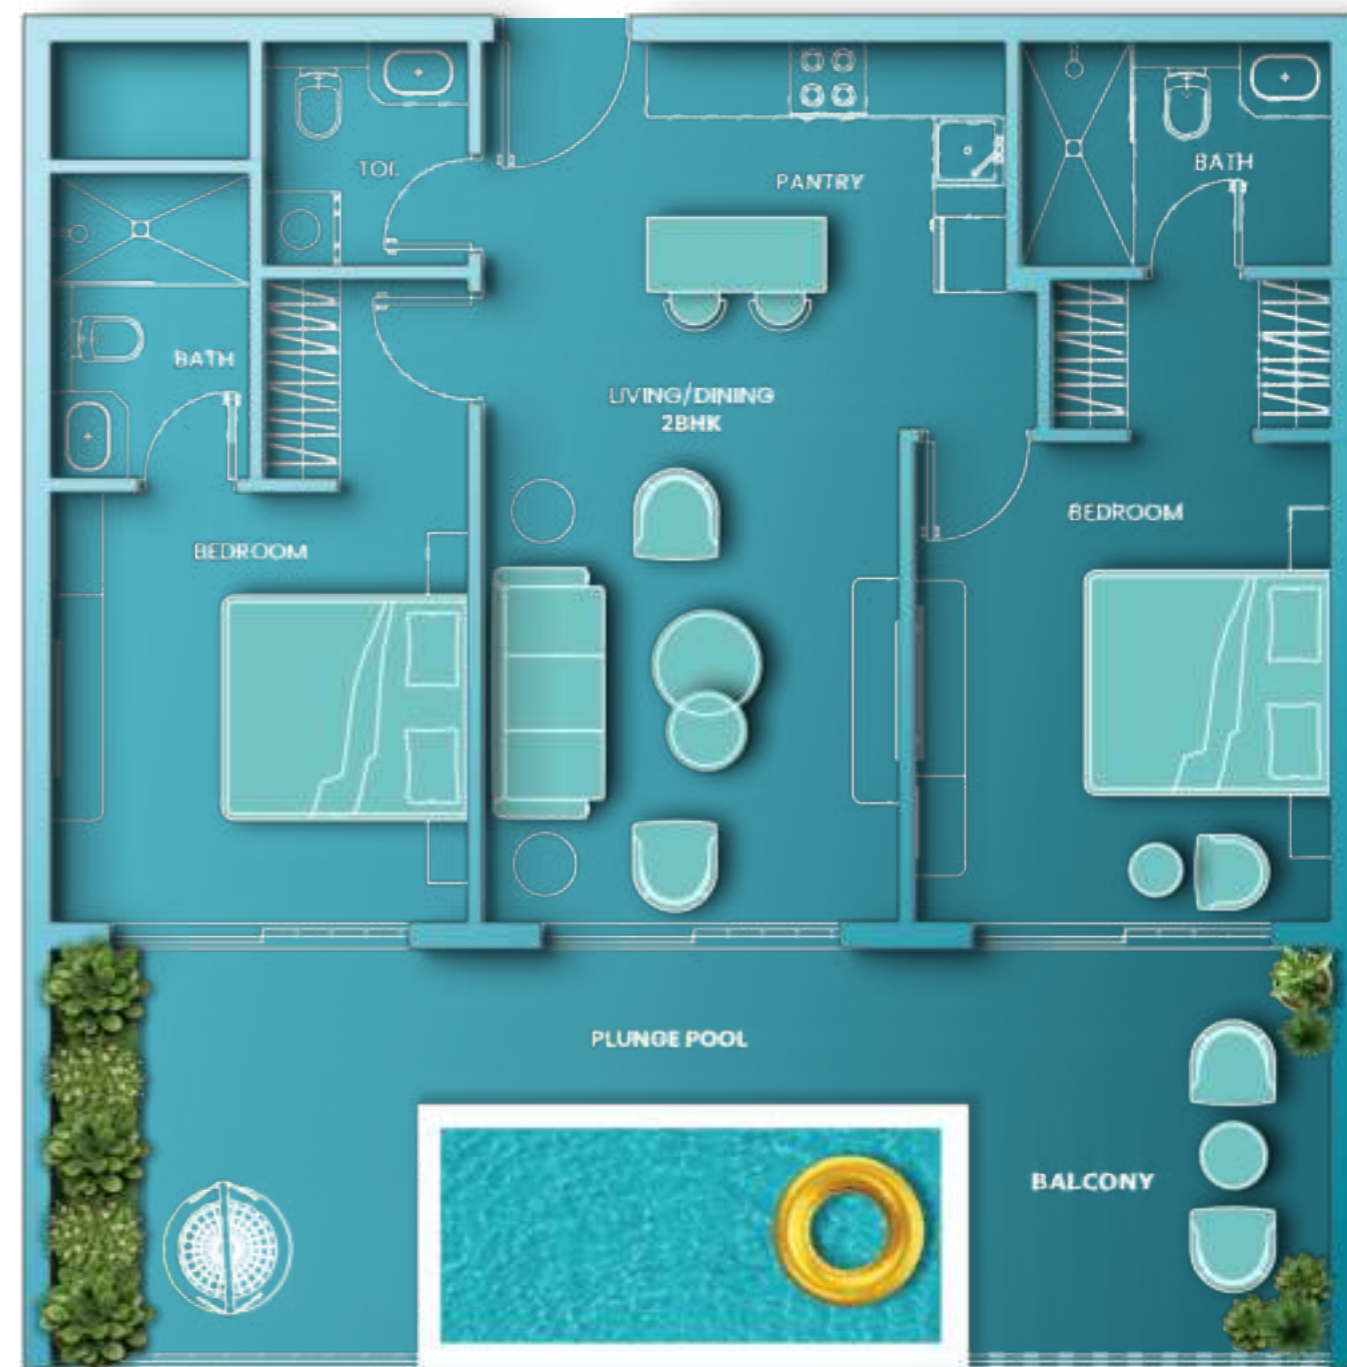

## 2 BHK WITH DESIGNER PRIVATE POOL

2 BEDROOM WITH EN-SUITE BATHROOM

FULLY FITTED KITCHEN

GUEST POWDER BATHROOM

TERRACE BALCONY

DESIGNER PRIVATE POOL

OUTDOOR LIVING SPACE

VINCITORE DESIGNER HOMES