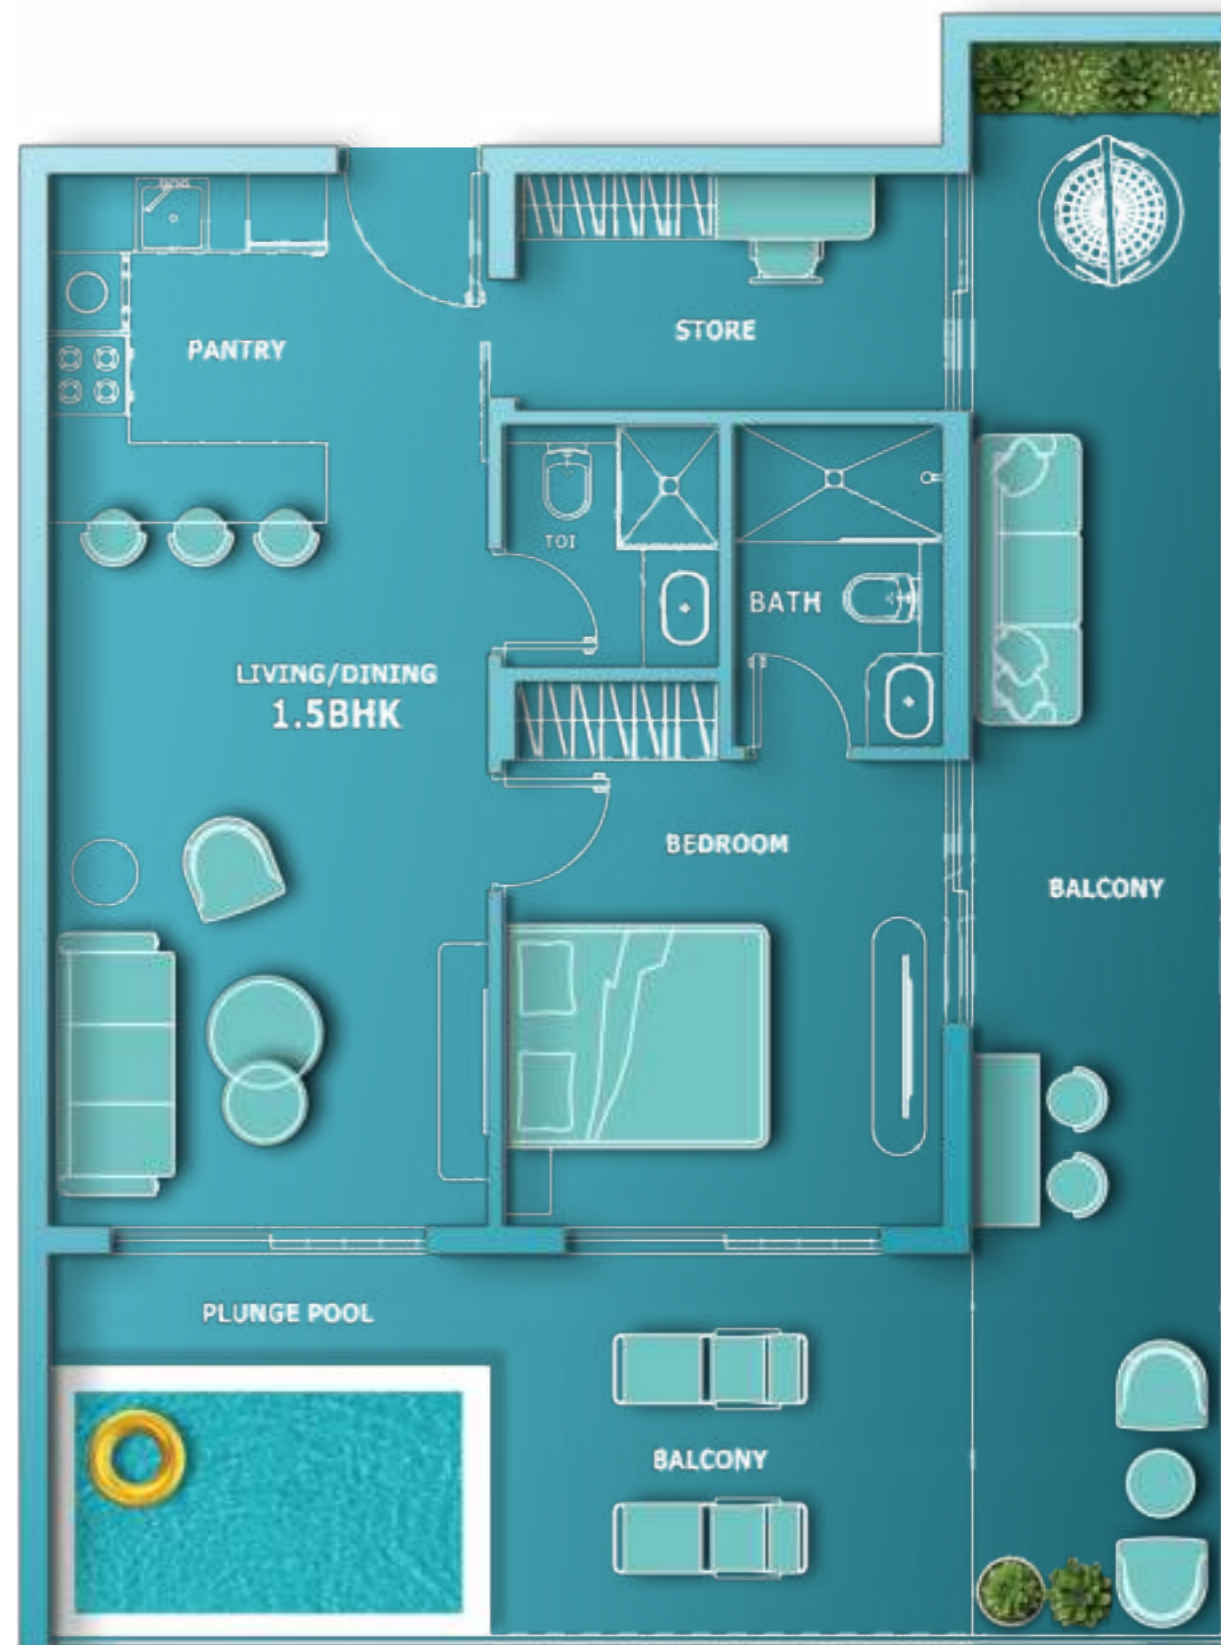

AQUA RESIDENCES

1 BHK WITH MULTI-UTILITY ROOM & DESIGNER PRIVATE POOL

- BEDROOM WITH EN-SUITE BATHROOM
- FULLY FITTED KITCHEN
- 2 FULL BATHROOM
- MULTI UTILITY ROOM
- L-SHAPED TERRACE BALCONY
- DESIGNER PLUNGE POOL
- OUTDOOR LIVING SPACE
- PARTY LOUNGE

VINCITORE DESIGNER HOMES

DESIGNER WALL & FALSE CEILING

MARBLE COUNTER TOP

EUROPEAN BRANDED FIXTURES & FITTINGS

GOLD FINISHED ACCESSORIES

CUSTOM MADE DESIGNER CHANDELIER

INTEGRATED MOOD LIGHTING

*Kindly refer to Disclaimer