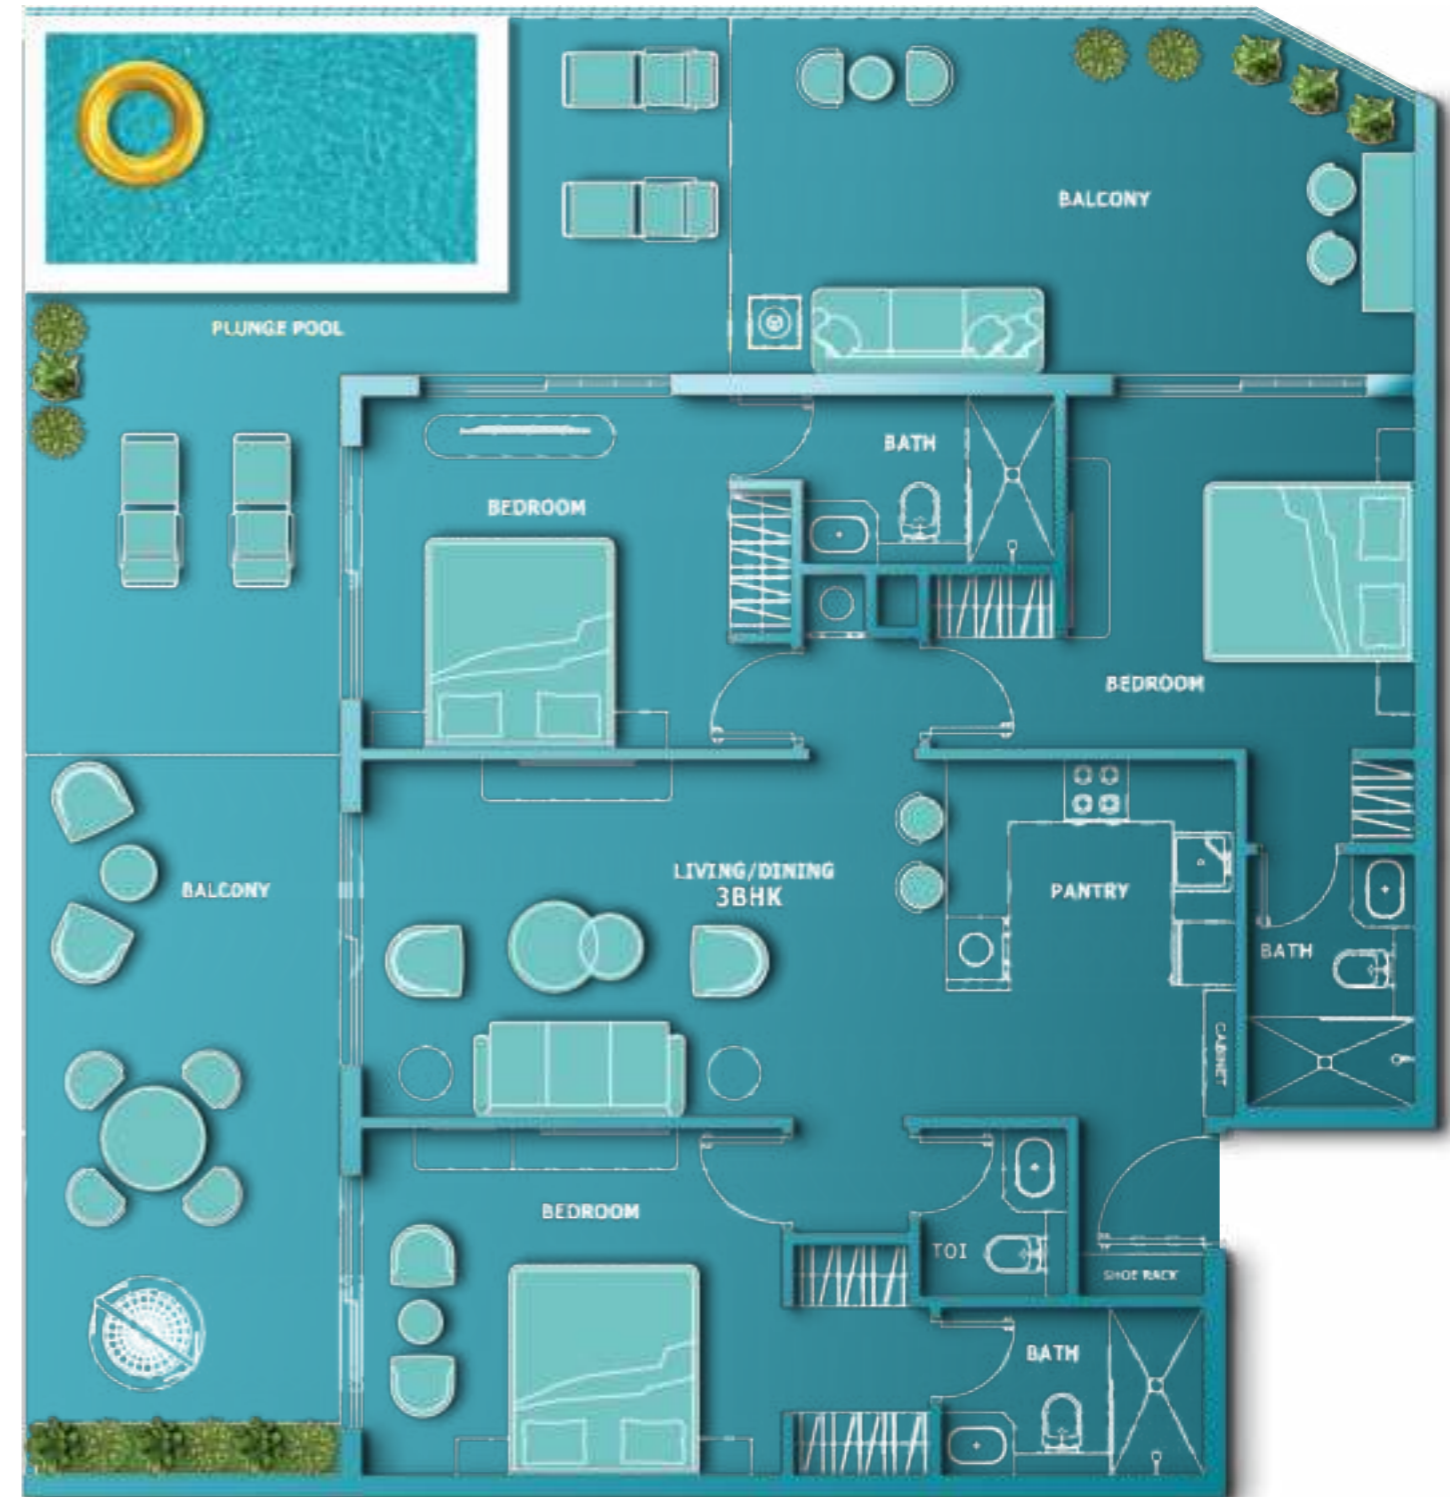

AQUA VILLAS

3 BHK WITH DESIGNER PRIVATE POOL

LAVISH MASTER BEDROOM WITH PRIVATE TERRACE

ALL BEDROOMS WITH EN-SUITE BATHROOM

FULLY FITTED KITCHEN

GUEST POWDER BATHROOM

L-SHAPED TERRACE BALCONY

DESIGNER PRIVATE POOL

OUTDOOR PARTY LOUNGE

TERRACE GARDEN WITH SWING

VINCITORE DESIGNER HOMES

DESIGNER WALL & FALSE CEILING

MARBLE COUNTER TOP

EUROPEAN BRANDED FIXTURES & FITTINGS

GOLD FINISHED ACCESSORIES

CUSTOM MADE DESIGNER CHANDELIER

INTEGRATED MOOD LIGHTING

*Kindly refer to Disclaimer