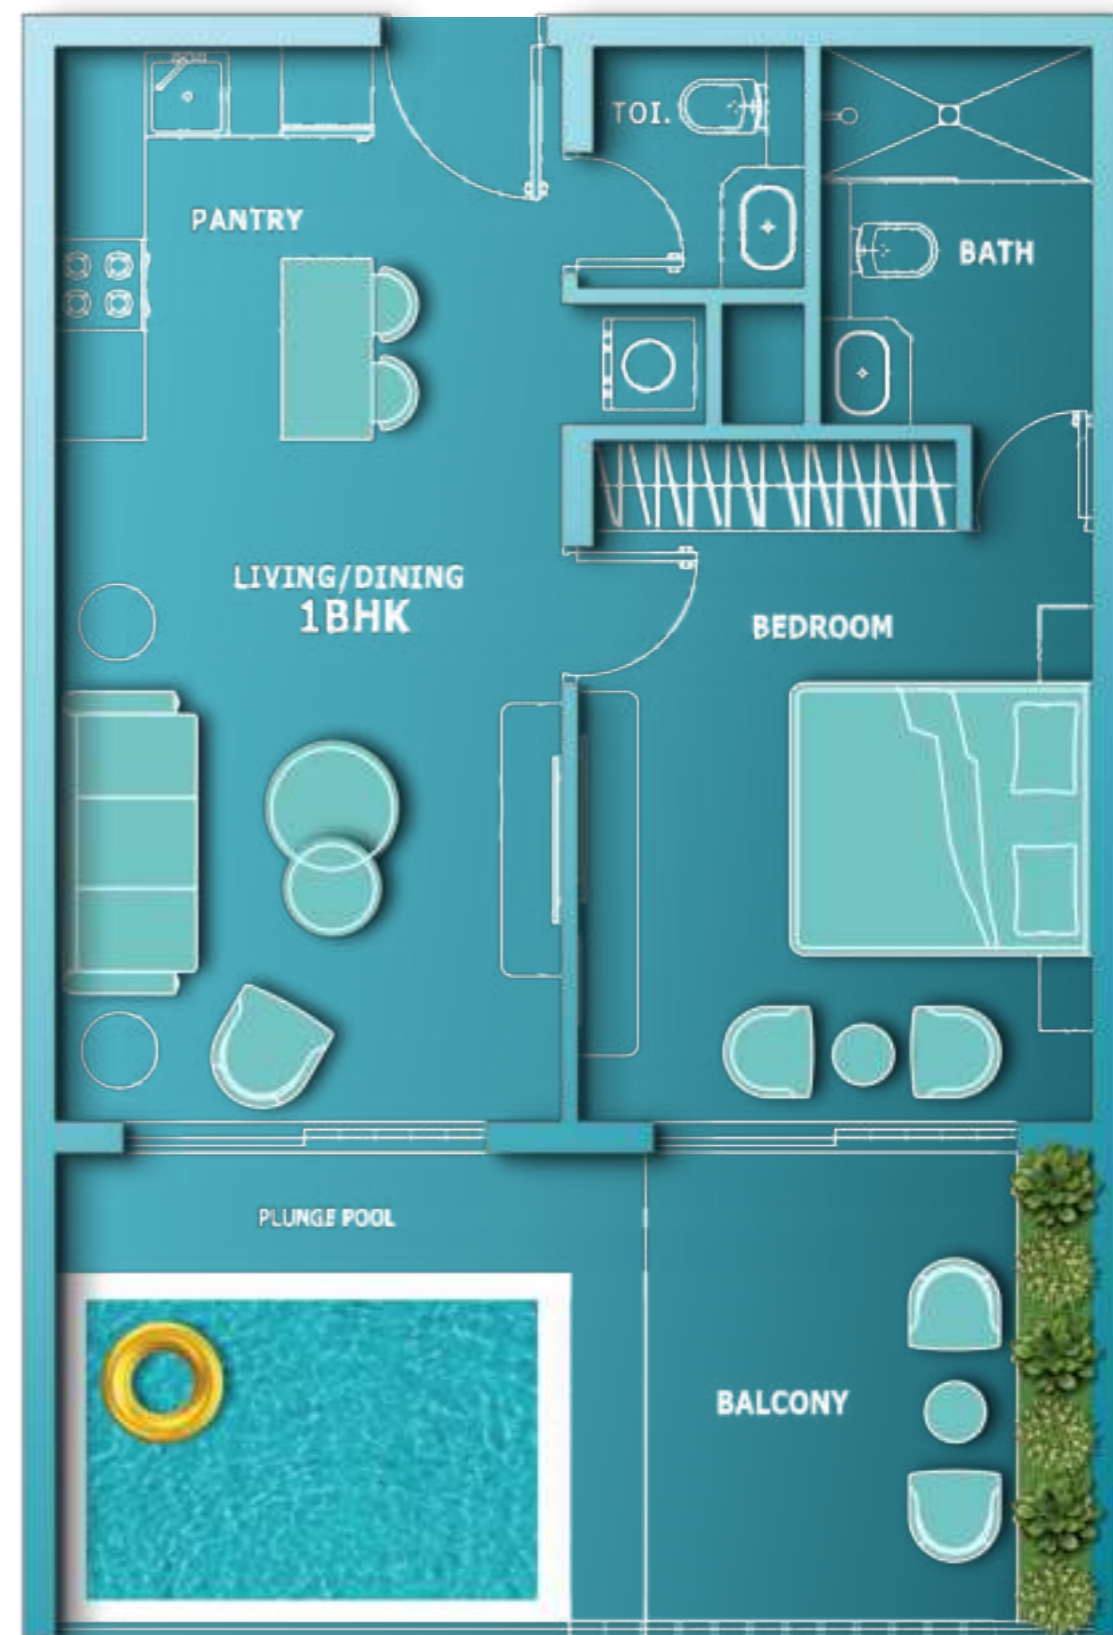

## 1 BHK WITH DESIGNER PRIVATE POOL

BEDROOM WITH EN-SUITE BATHROOM

FULLY FITTED KITCHEN

GUEST POWDER BATHROOM

DEDICATED LAUNDRY ROOM

TERRACE BALCONY

DESIGNER PRIVATE POOL

OUTDOOR LIVING SPACE