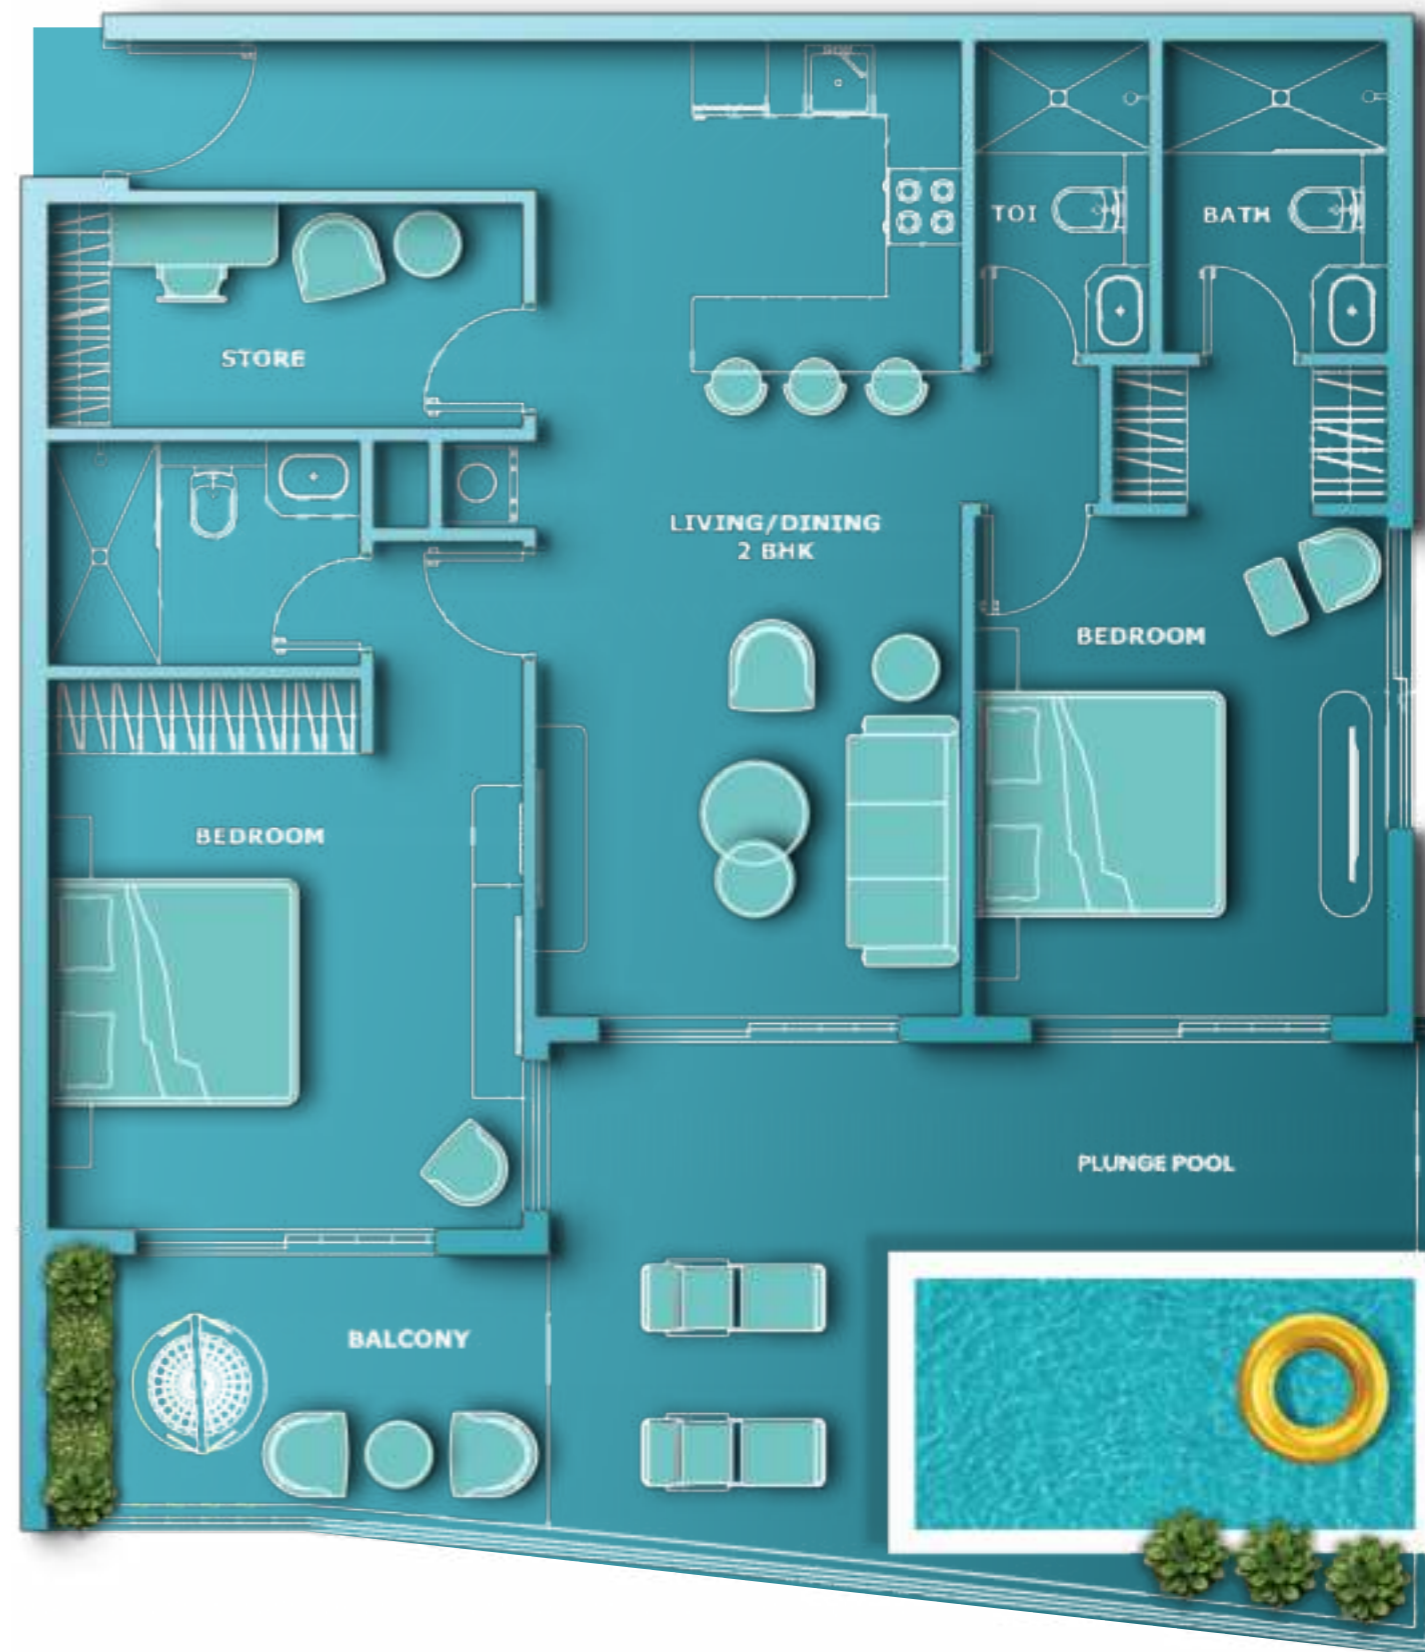

AQUA VILLAS

2 BHK WITH MULTI-UTILITY ROOM & DESIGNER PRIVATE POOL

LAVISH MASTER BEDROOM WITH PRIVATE TERRACE

BEDROOM WITH EN-SUITE BATHROOM

MULTI UTILITY ROOM

GUEST POWDER BATHROOM

DESIGNER PRIVATE POOL

OUTDOOR PARTY LOUNGE

FULLY FITTED KITCHEN

TERRACE GARDEN WITH SWING

VINCITORE DESIGNER HOMES

DESIGNER WALL & FALSE CEILING

MARBLE COUNTER TOP

EUROPEAN BRANDED FIXTURES & FITTINGS

GOLD FINISHED ACCESSORIES

CUSTOM MADE DESIGNER CHANDELIER

INTEGRATED MOOD LIGHTING

*Kindly refer to Disclaimer